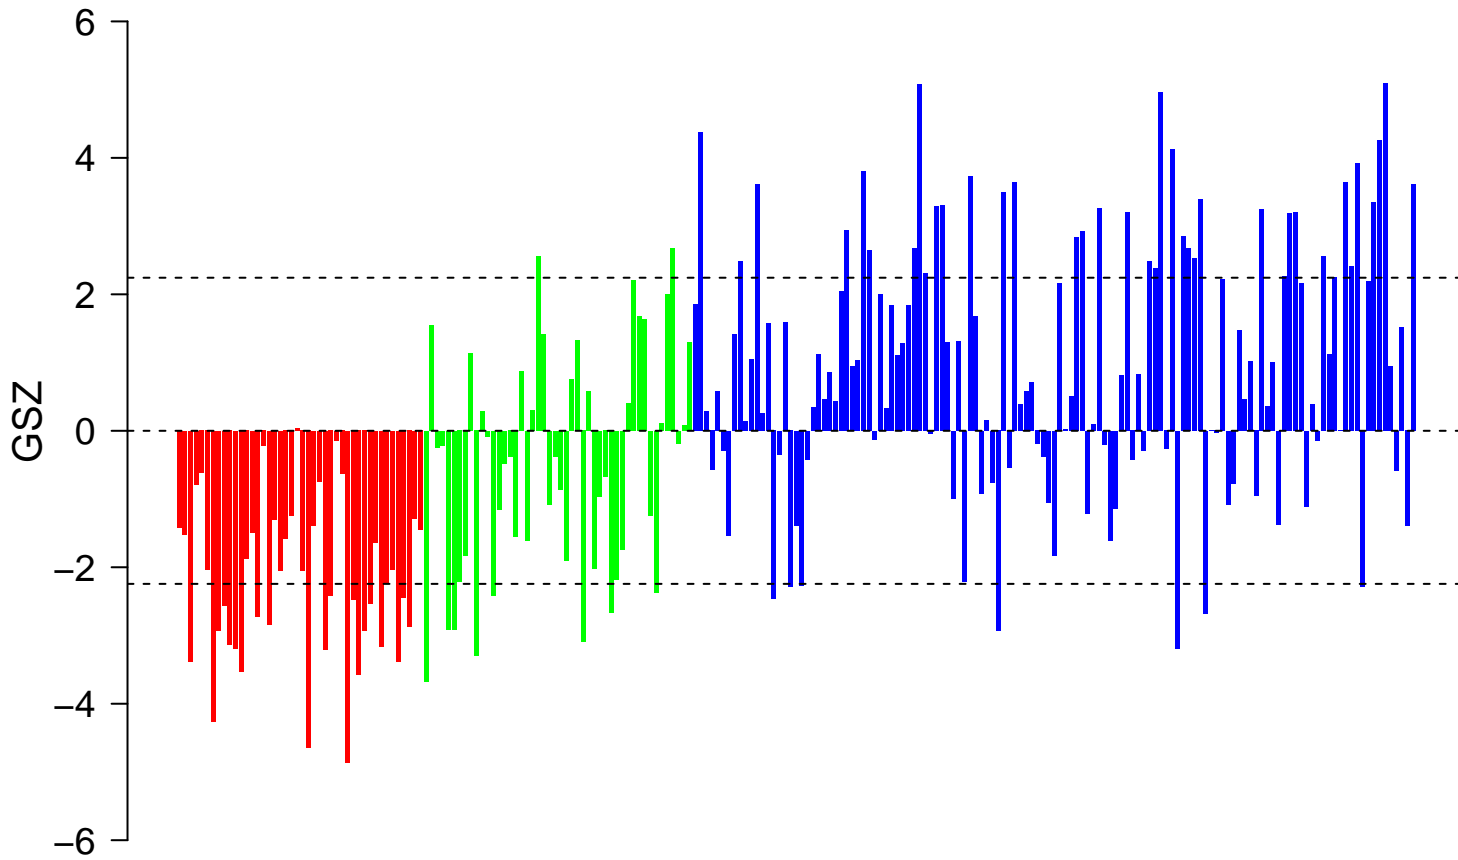

# REACTOME\_TOLL\_RECEPTOR\_CASCADES

■ on  
■ -  
□ off

# REACTOME\_TOLL\_RECEPTOR\_CASCADES