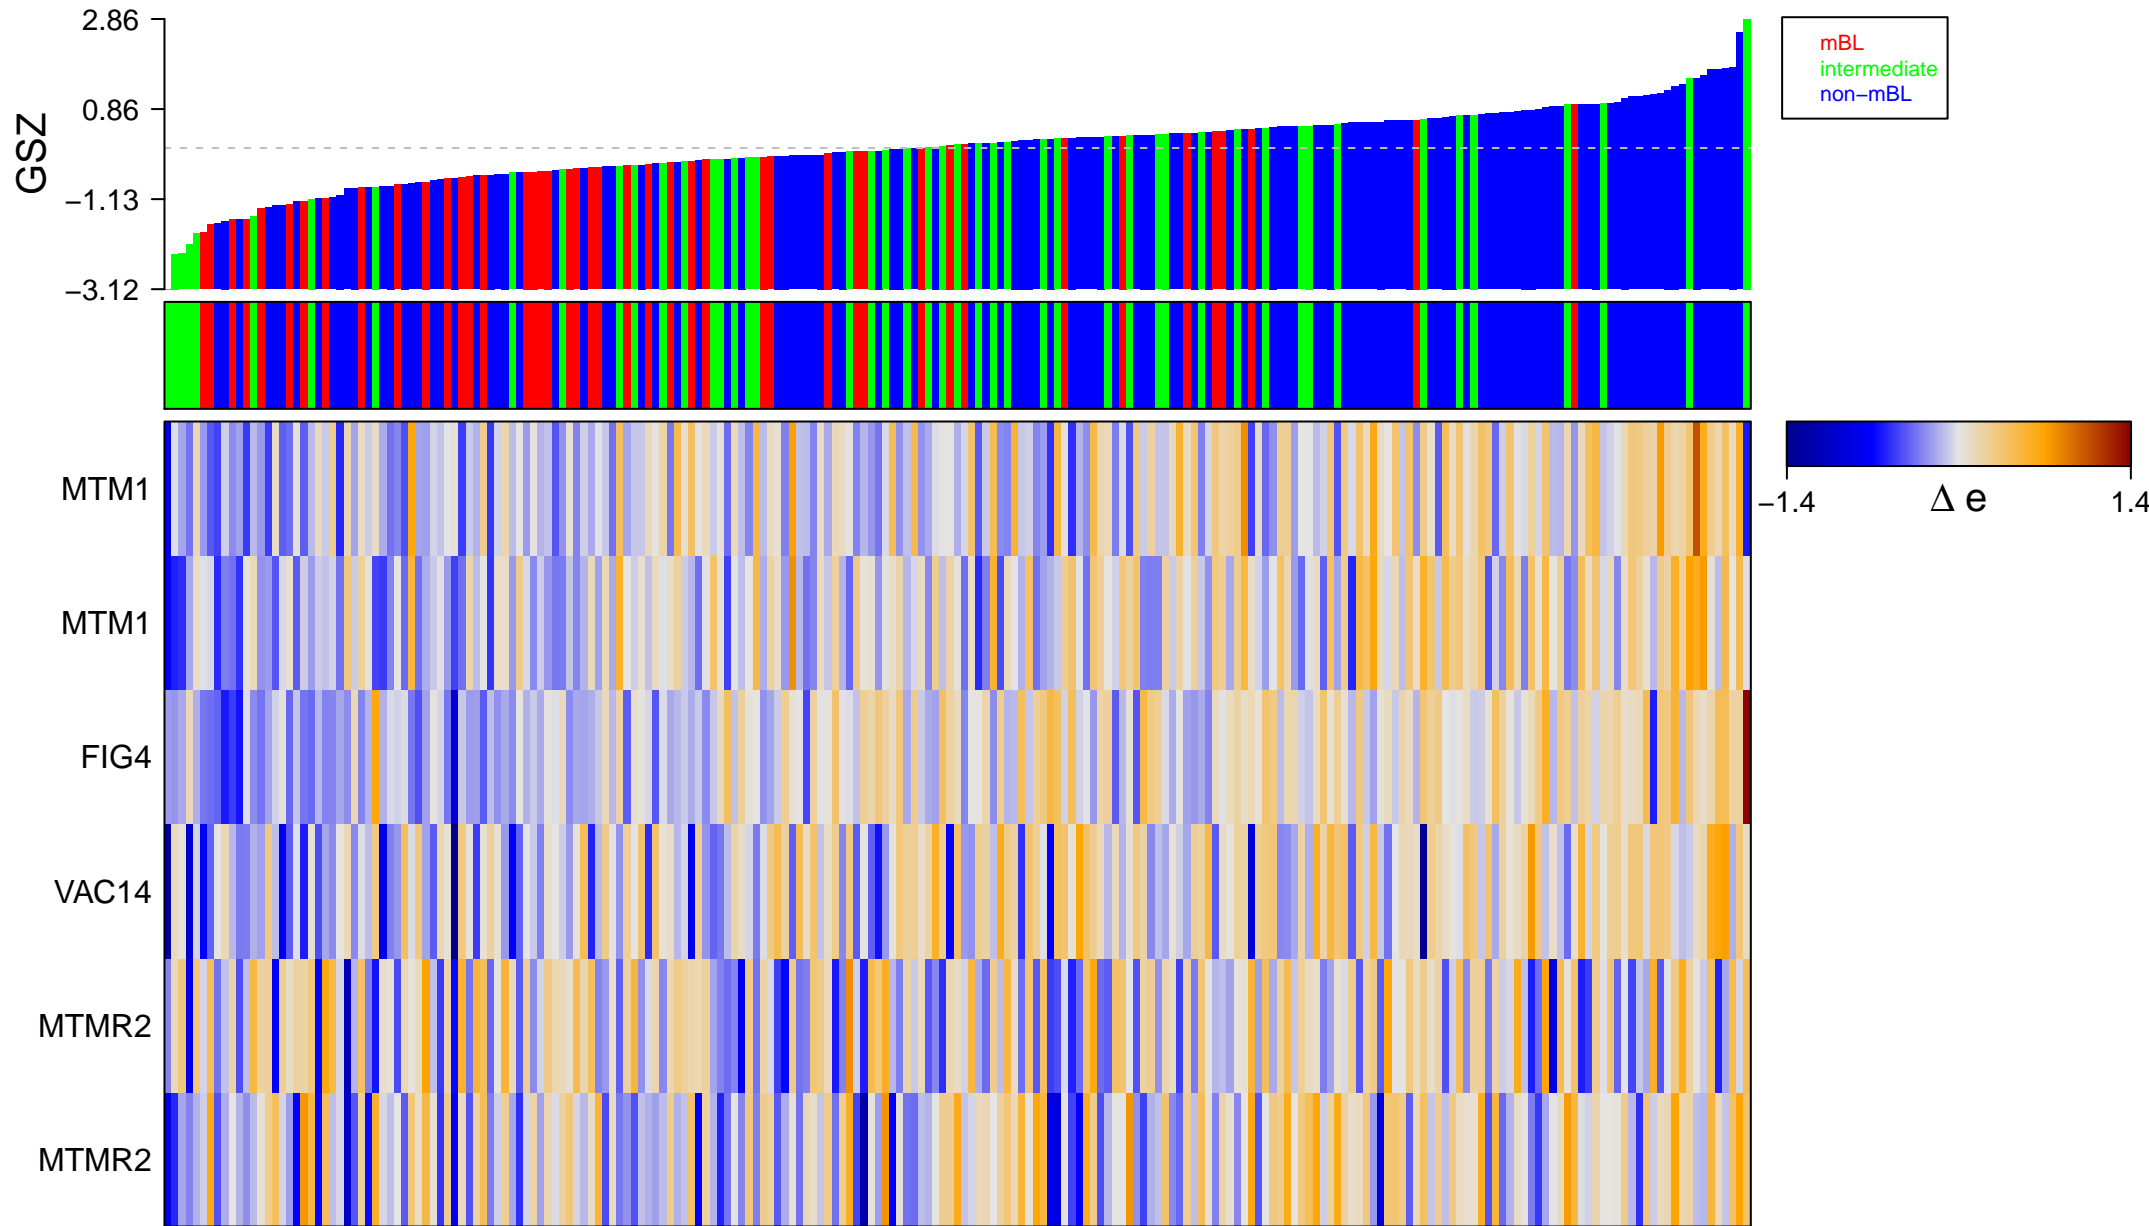

# REACTOME\_SYNTHESIS\_OF\_PIPS\_AT\_THE\_LATE\_ENDOSOME\_MEMBRANE

# ACTOME\_SYNTHESIS\_OF\_PIPS\_AT\_THE\_LATE\_ENDOSOME\_MEMBRANE

■ on  
■ -  
□ off