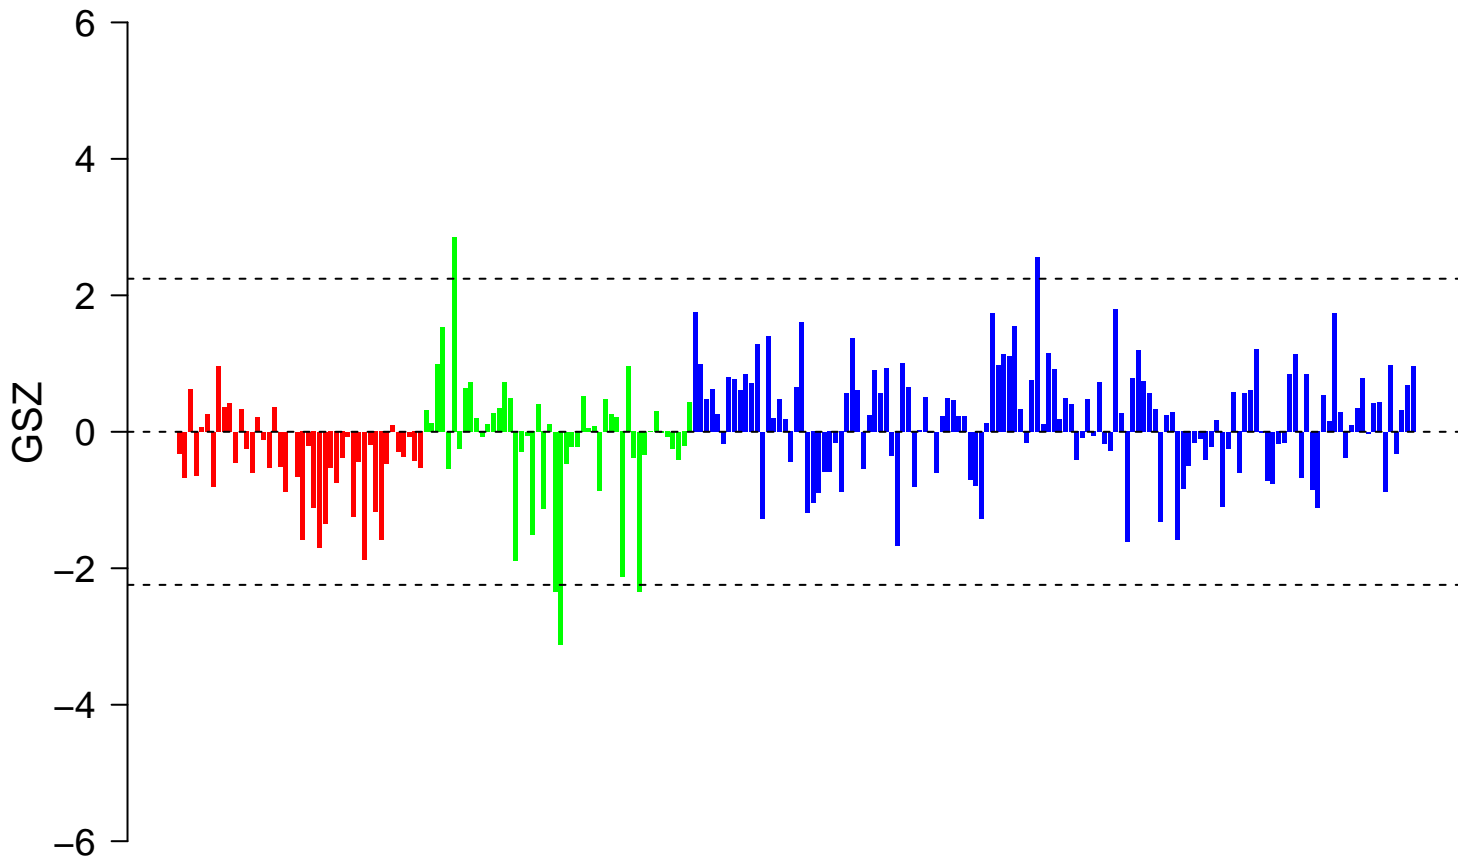

# REACTOME\_SYNTHESIS\_OF\_PIPS\_AT\_THE\_LATE\_ENDOSOME\_MEMBRANE

# ACTOME\_SYNTHESIS\_OF\_PIPS\_AT\_THE\_LATE\_ENDOSOME\_MEMBRANE

■ on  
■ -  
□ off