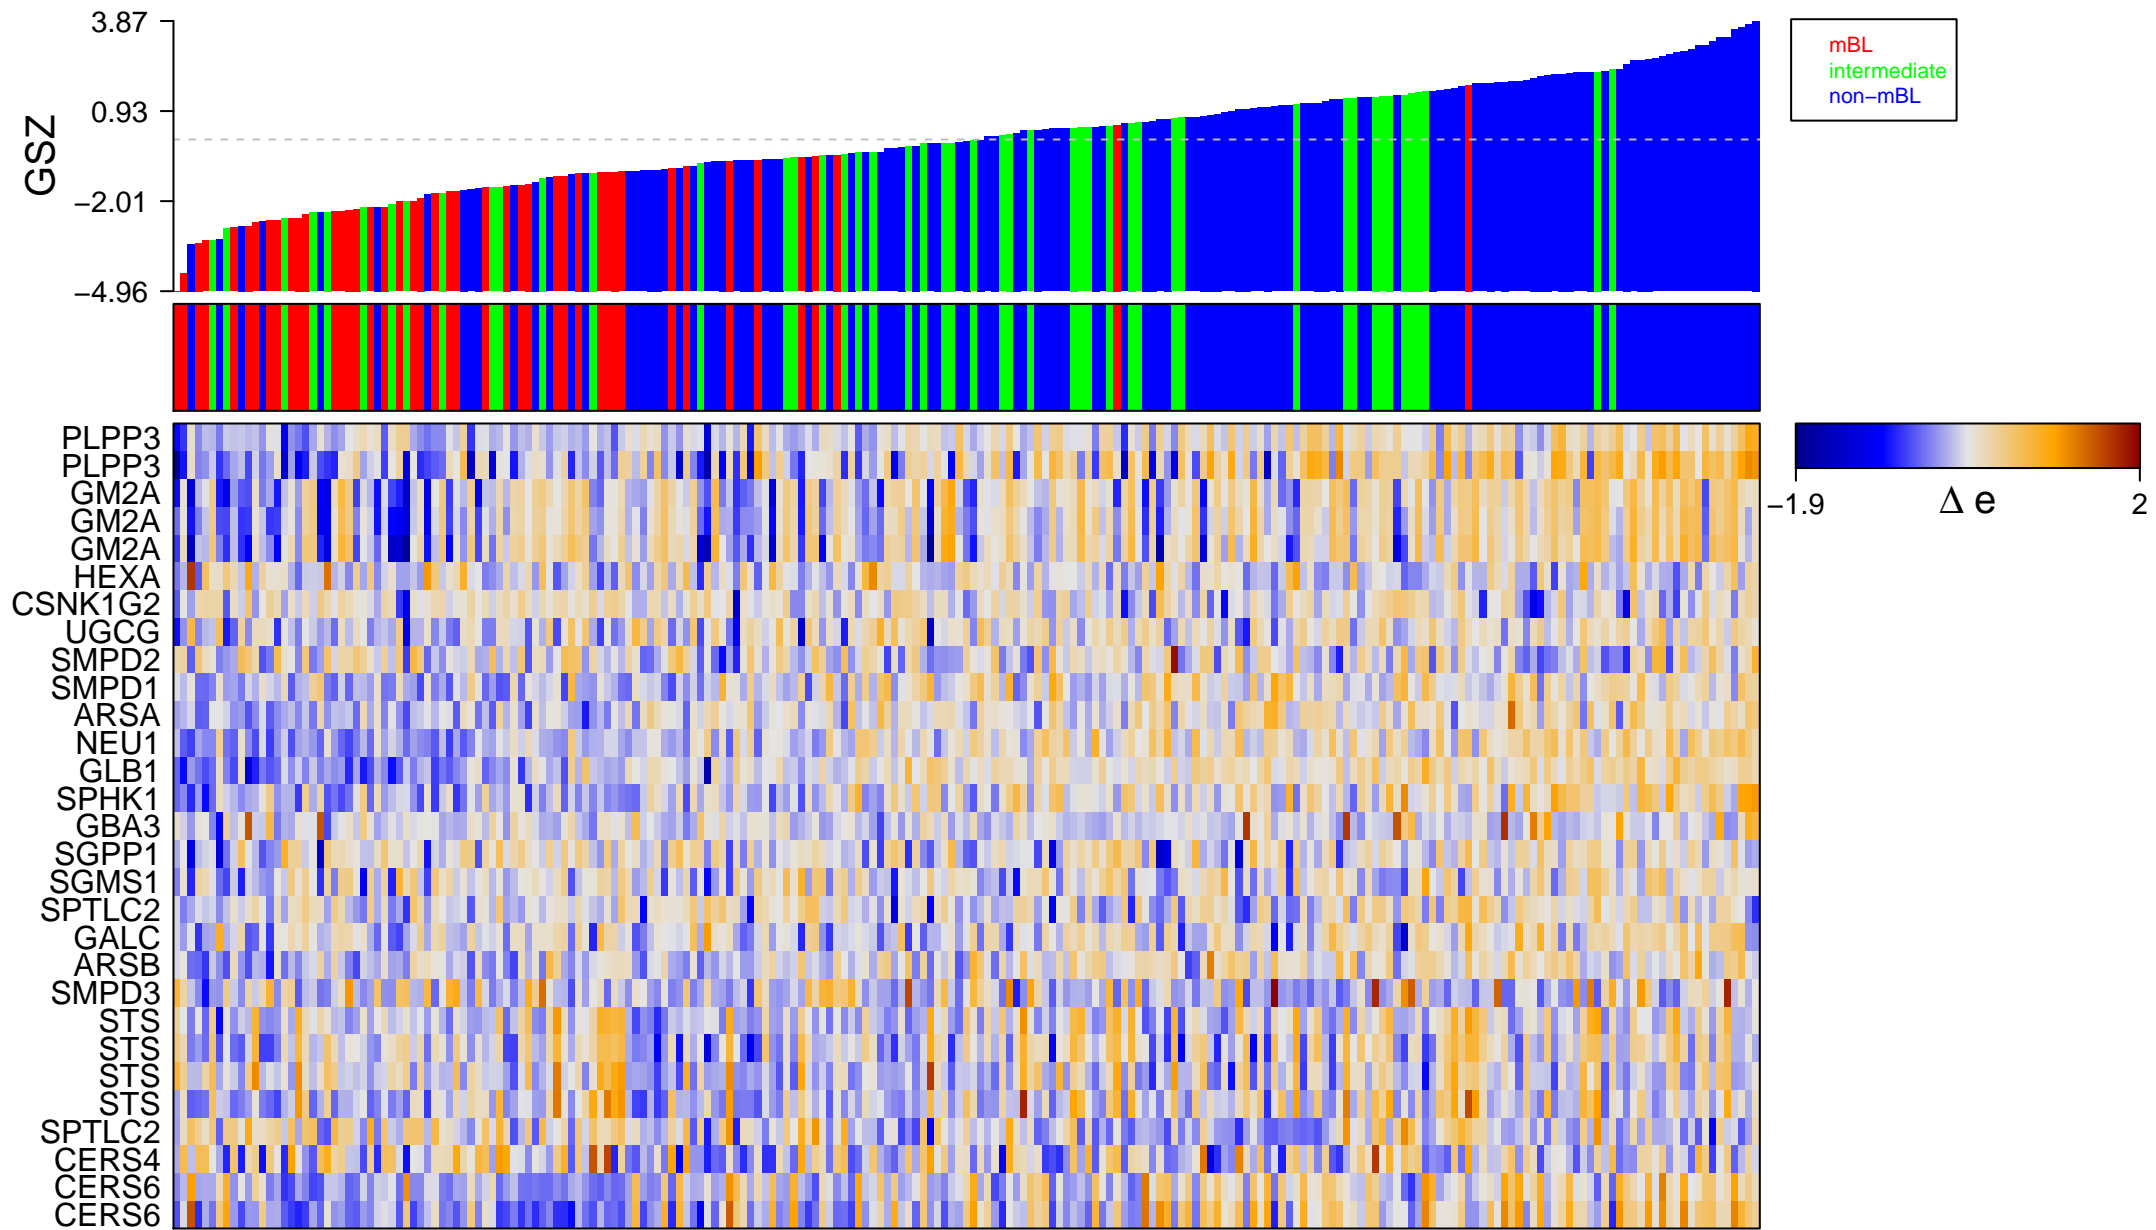

REACTOME_SPHINGOLIPID_METABOLISM

REACTOME_SPHINGOLIPID_METABOLISM

■ on
■ -
□ off

REACTOME_SPHINGOLIPID_METABOLISM