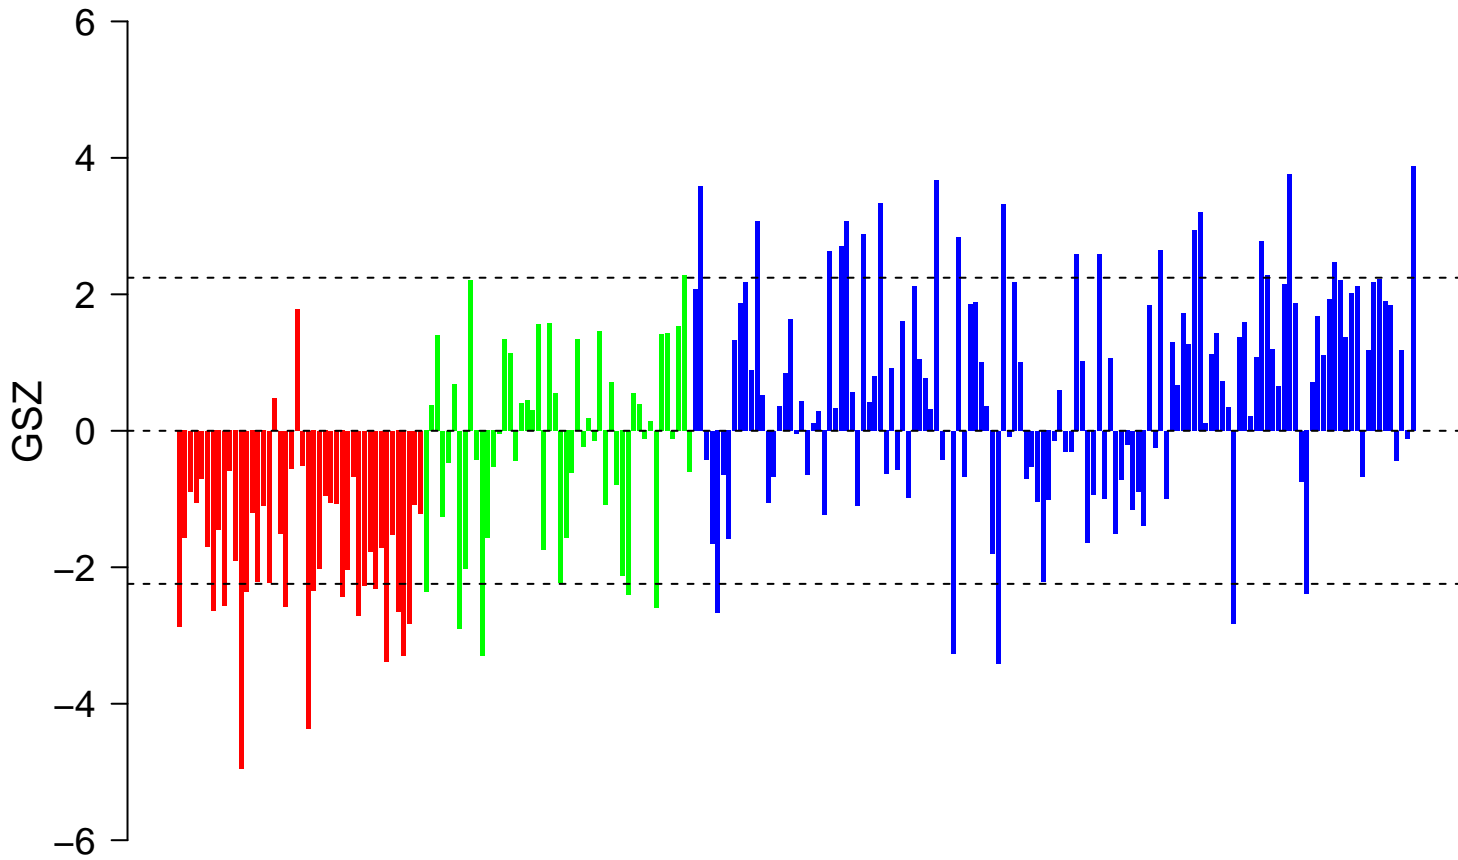

REACTOME_SPHINGOLIPID_METABOLISM

REACTOME_SPHINGOLIPID_METABOLISM

■ on
■ -
□ off

REACTOME_SPHINGOLIPID_METABOLISM