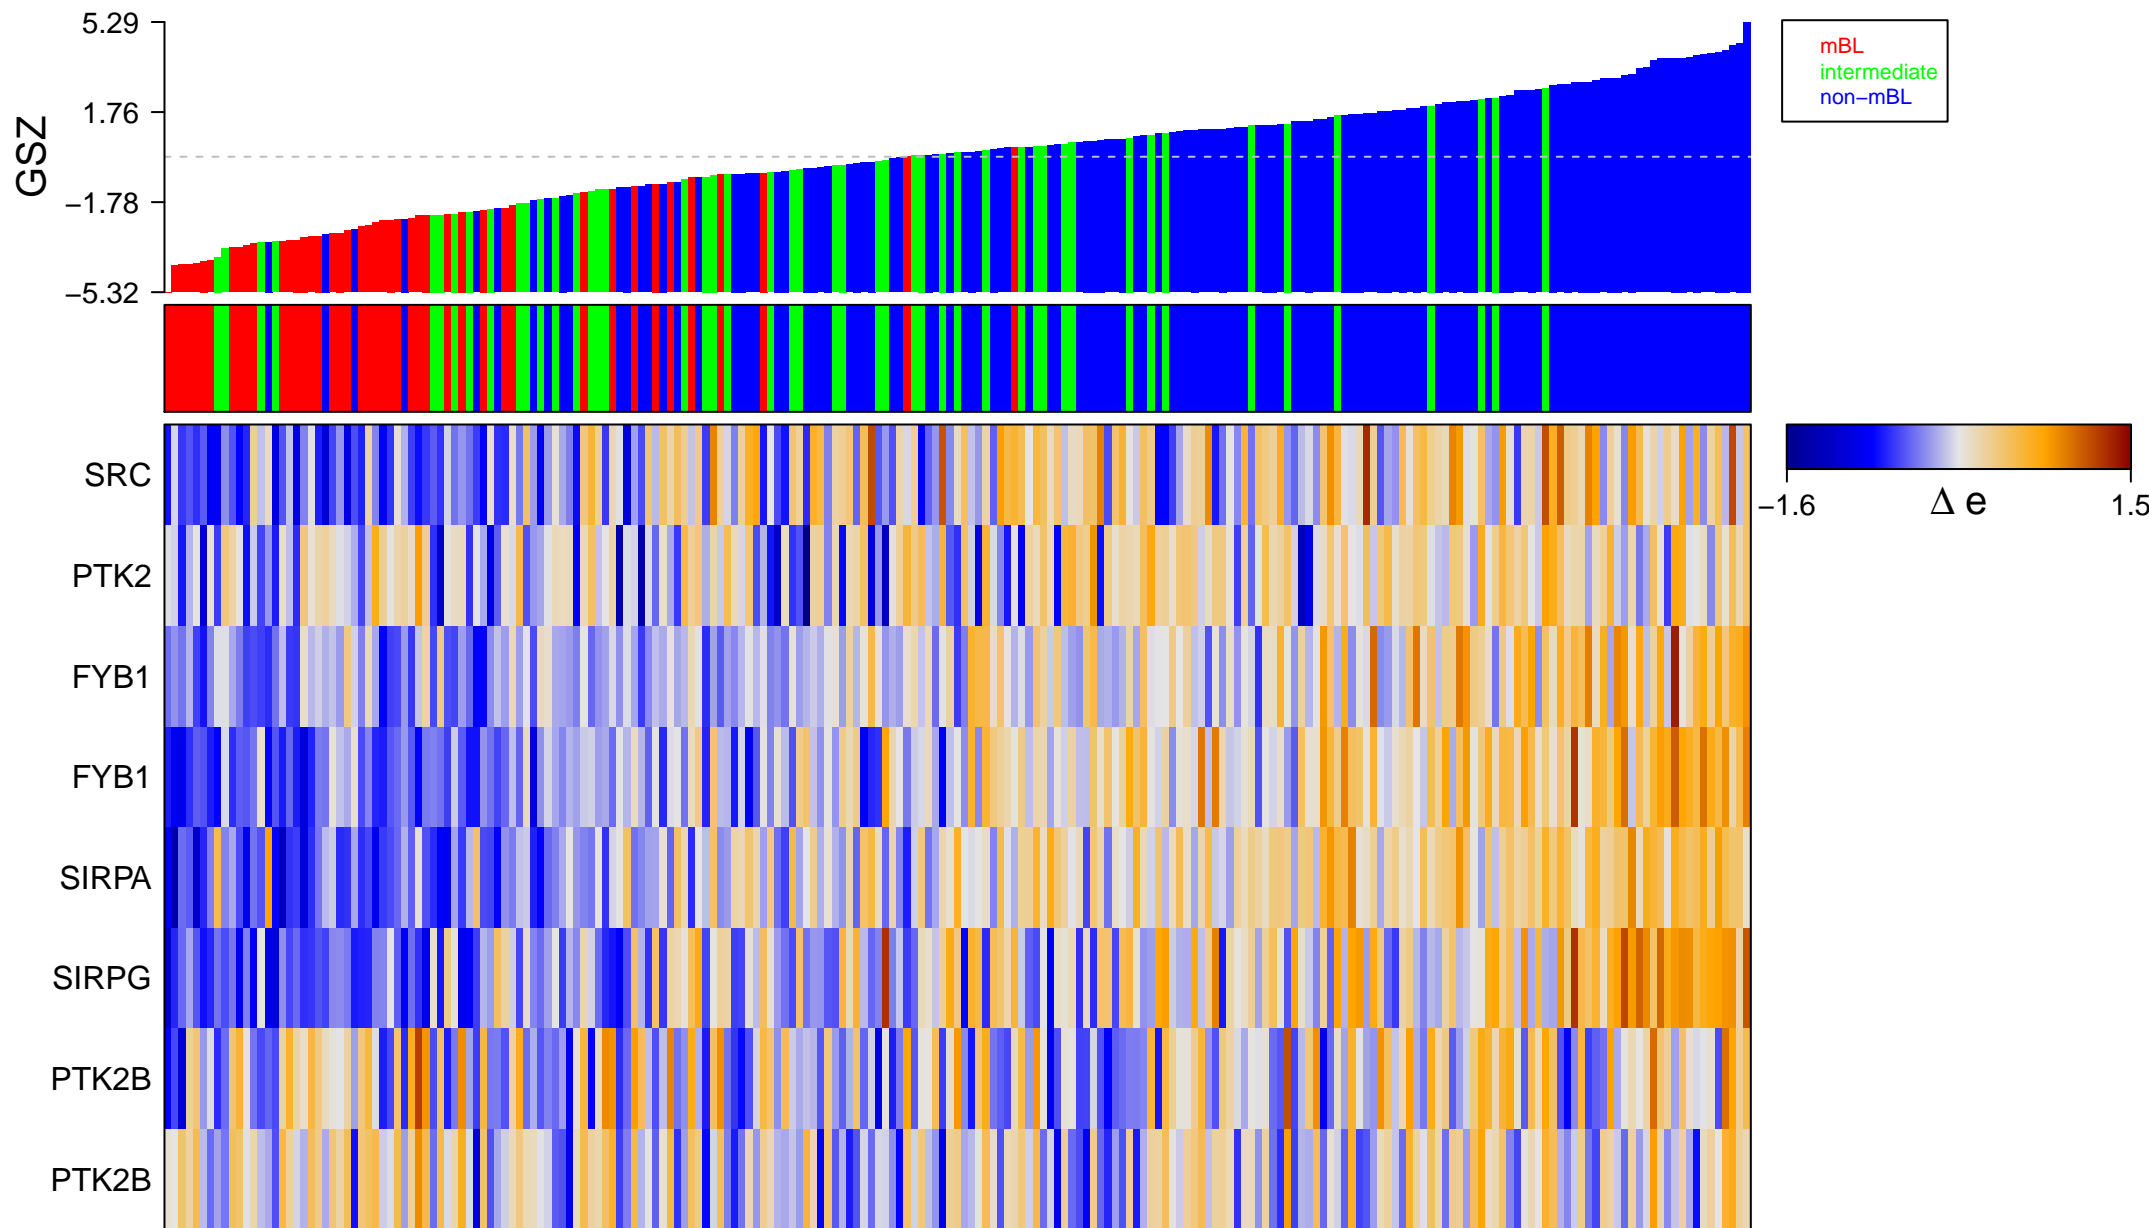

REACTOME_SIGNAL_REGULATORY_PROTEIN_SIRP_FAMILY_INTERACTIONS

ACTOME_SIGNAL_REGULATORY_PROTEIN_SIRP_FAMILY_INTERACTIONS

■ on
■ -
□ off

REACTOME_SIGNAL_REGULATORY_PROTEIN_SIRP_FAMILY_INTERACTIONS