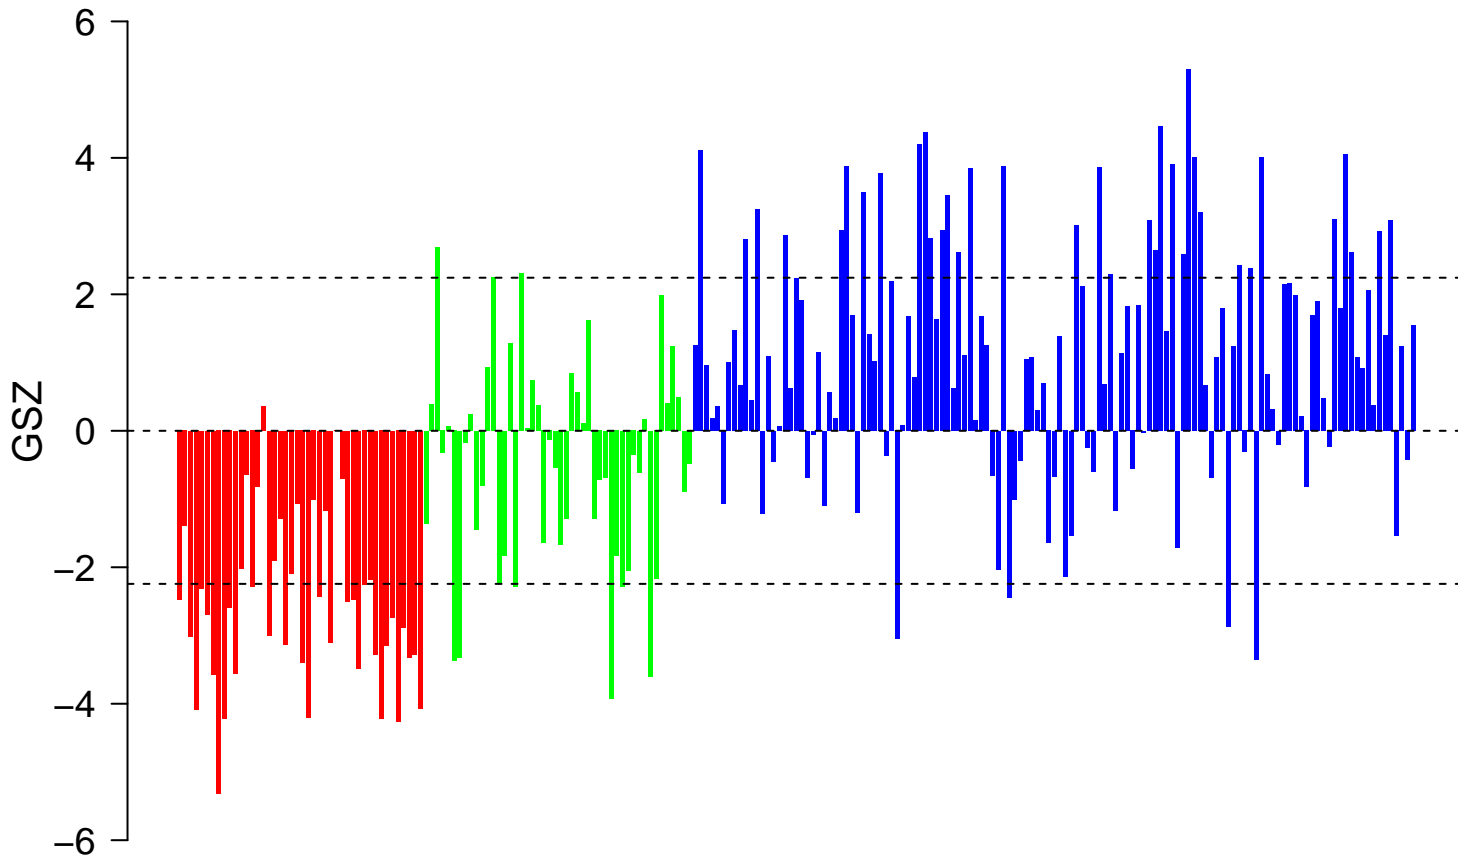

REACTOME_SIGNAL_REGULATORY_PROTEIN_SIRP_FAMILY_INTERACTIONS

ACTOME_SIGNAL_REGULATORY_PROTEIN_SIRP_FAMILY_INTERACTIONS

■ on
■ -
□ off

REACTOME_SIGNAL_REGULATORY_PROTEIN_SIRP_FAMILY_INTERACTIONS