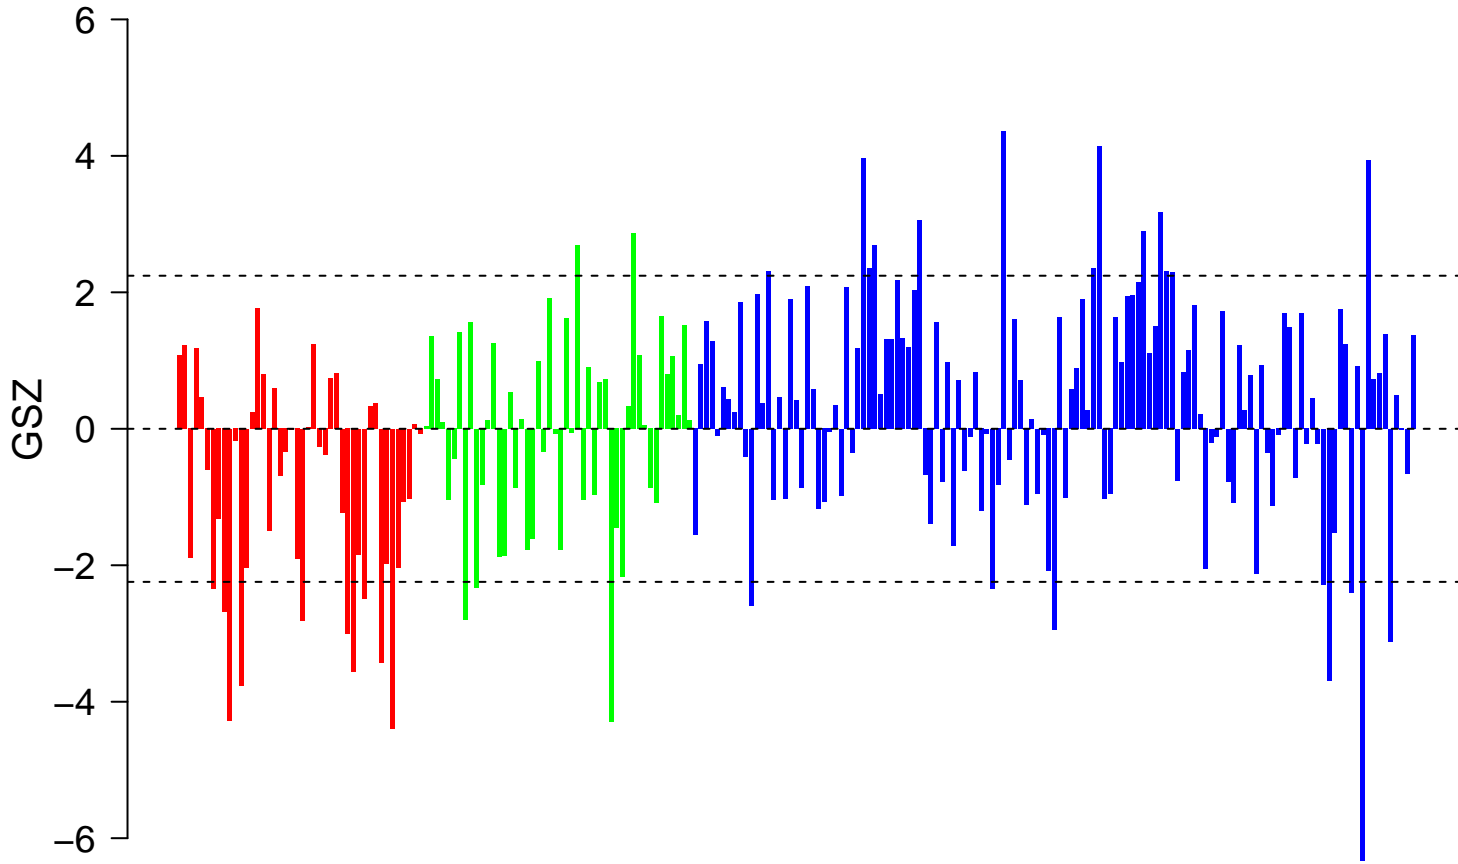

REACTOME_SIGNALLING_BY_NGF

REACTOME_SIGNALLING_BY_NGF

■ on
■ -
□ off

REACTOME_SIGNALLING_BY_NGF