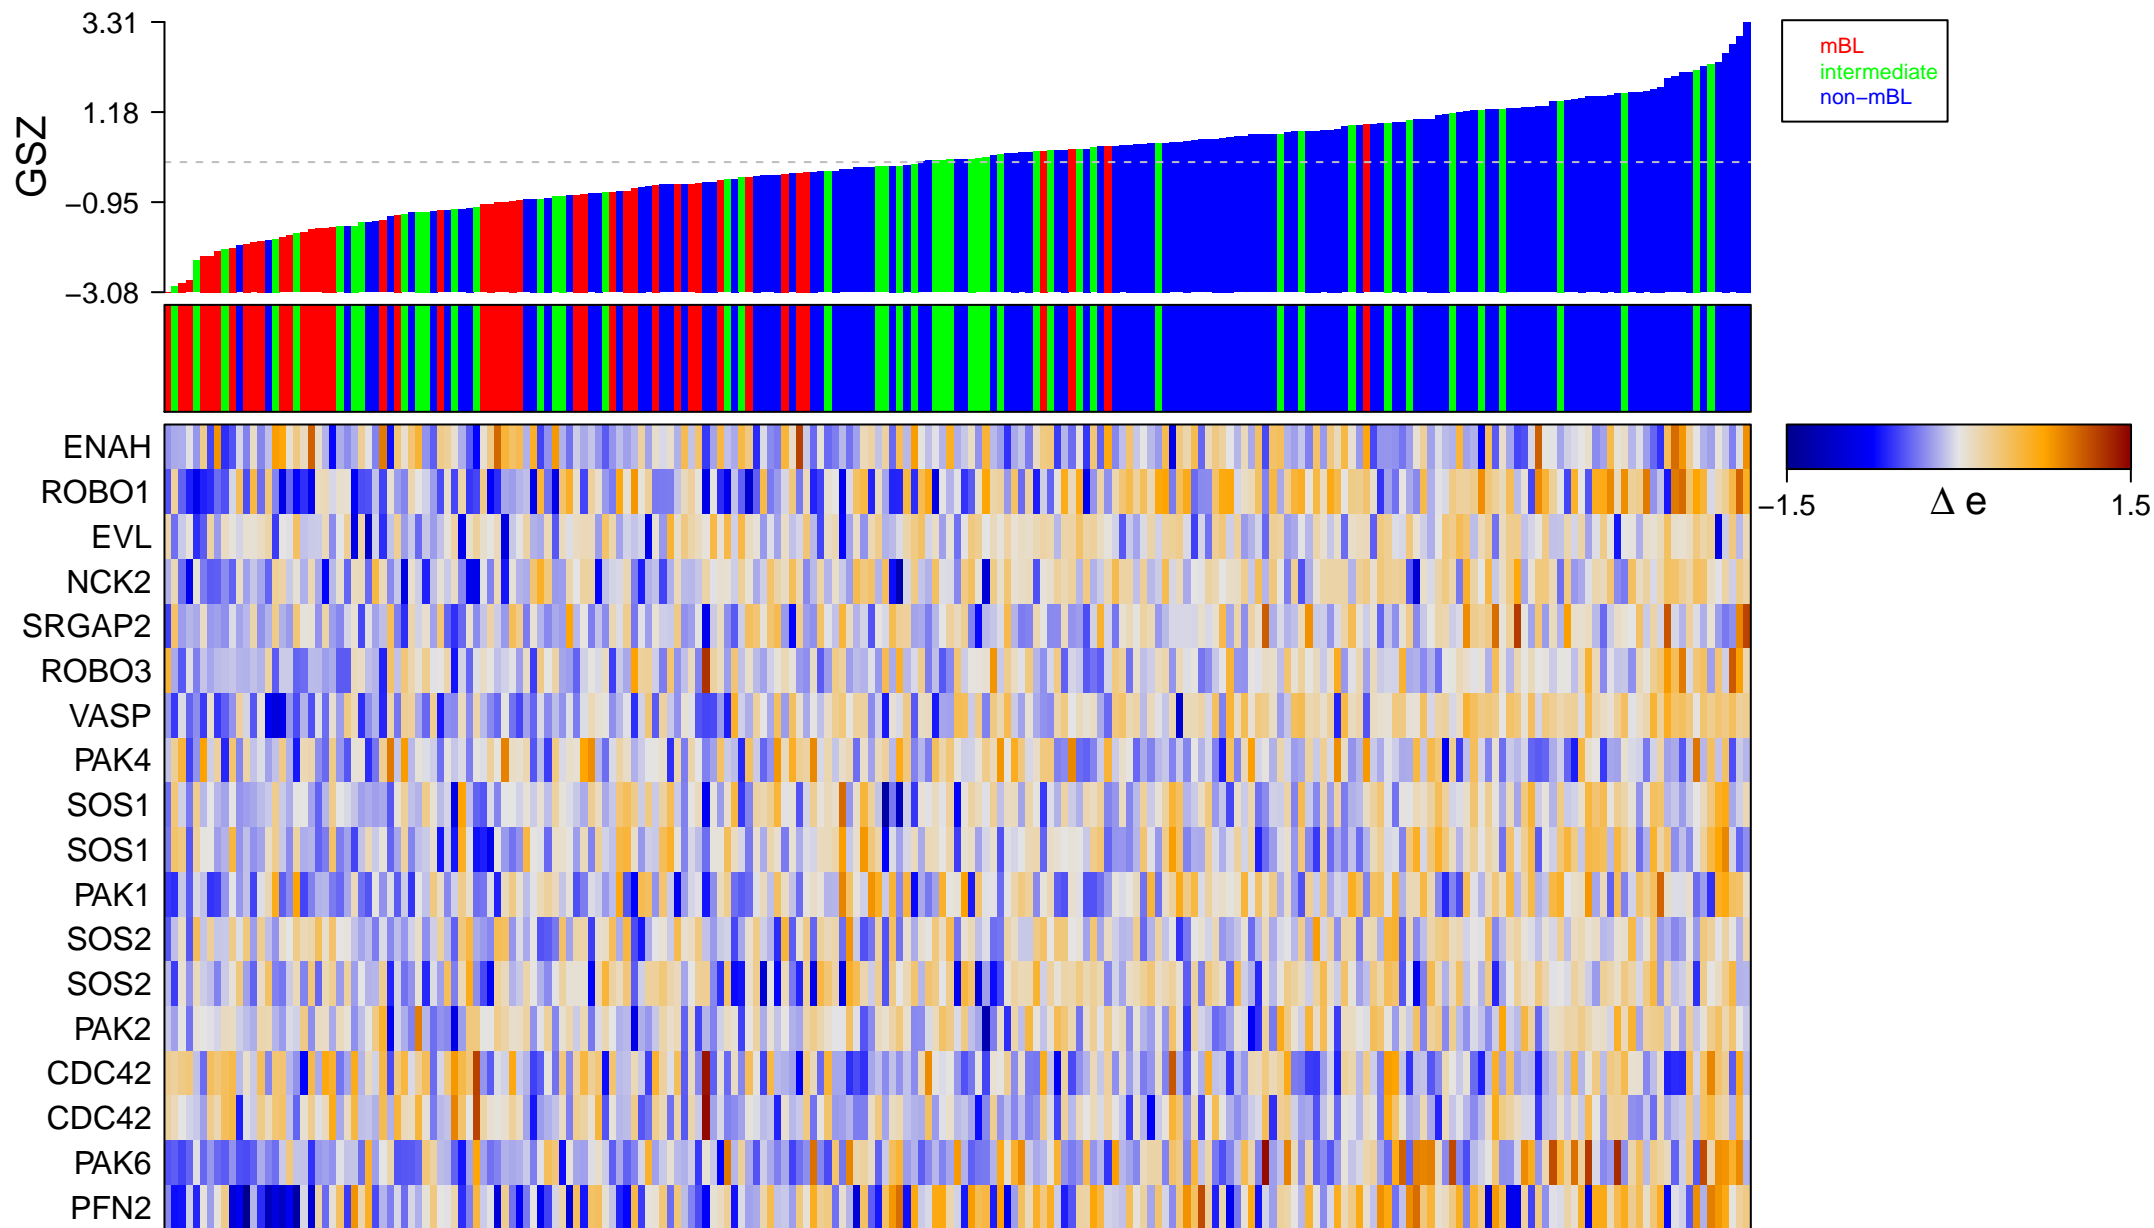

REACTOME_SIGNALING_BY_ROBO_RECEPTOR

REACTOME_SIGNALING_BY_ROBO_RECEPTOR

■ on
■ -
□ off

REACTOME_SIGNALING_BY_ROBO_RECEPTOR