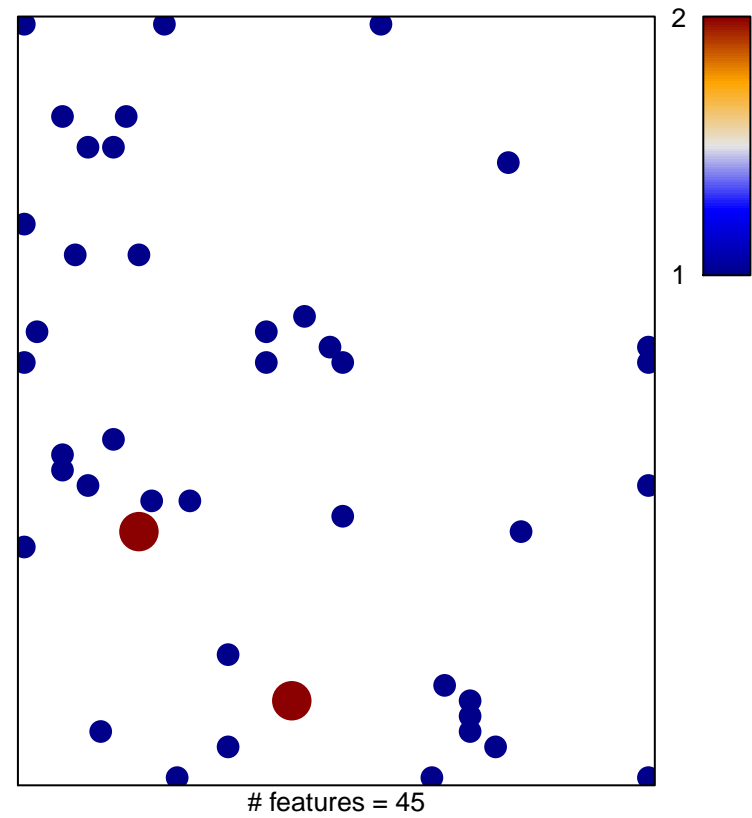

REACTOME_SIGNALING_BY_ROBO_RECEPTOR

REACTOME_SIGNALING_BY_ROBO_RECEPTOR

■ on
■ -
□ off

REACTOME_SIGNALING_BY_ROBO_RECEPTOR