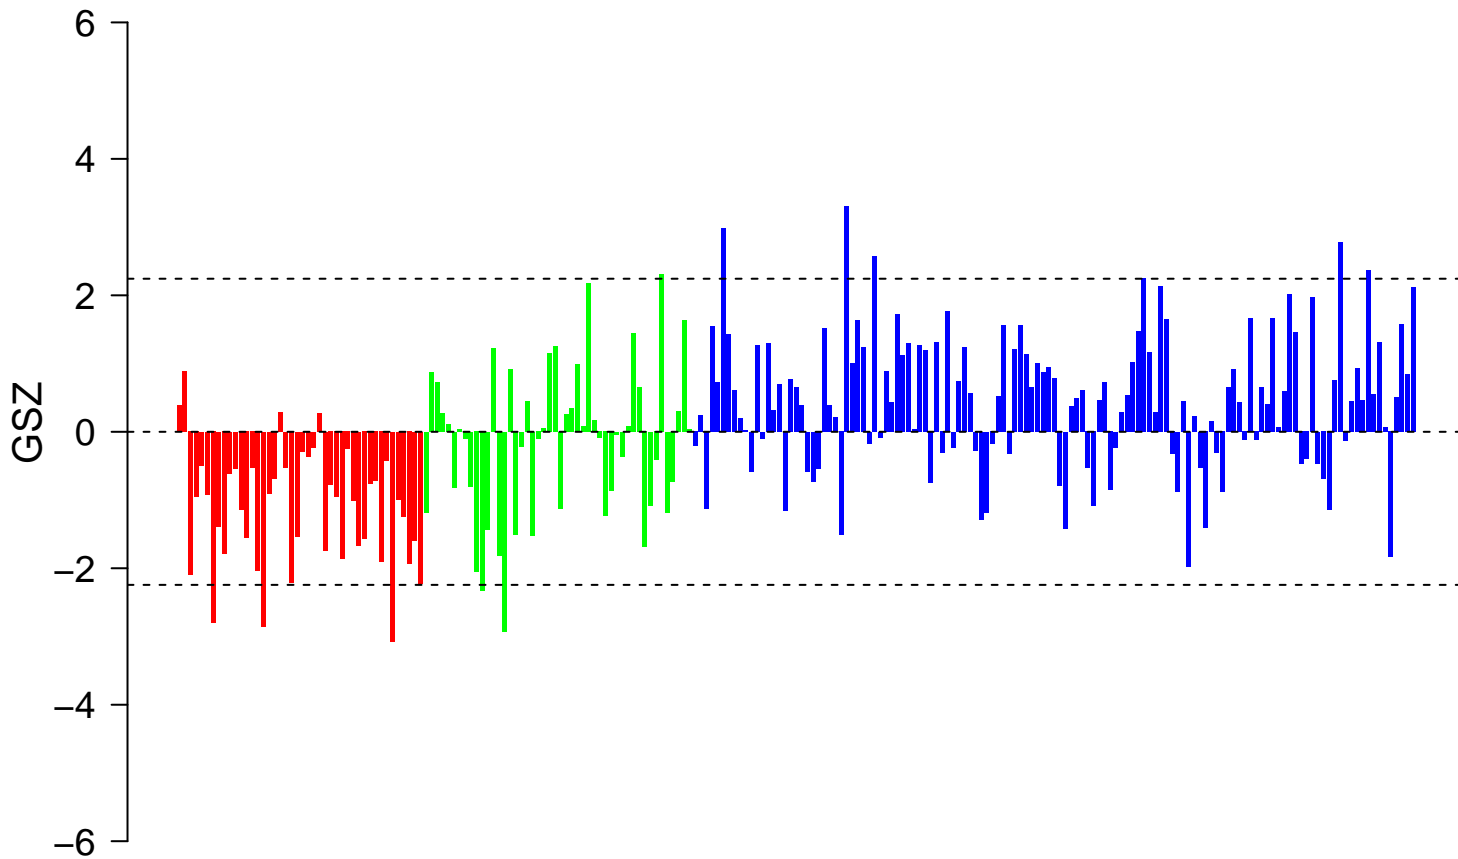

REACTOME_SIGNALING_BY_ROBO_RECEPTOR

REACTOME_SIGNALING_BY_ROBO_RECEPTOR

■ on
■ -
□ off

REACTOME_SIGNALING_BY_ROBO_RECEPTOR