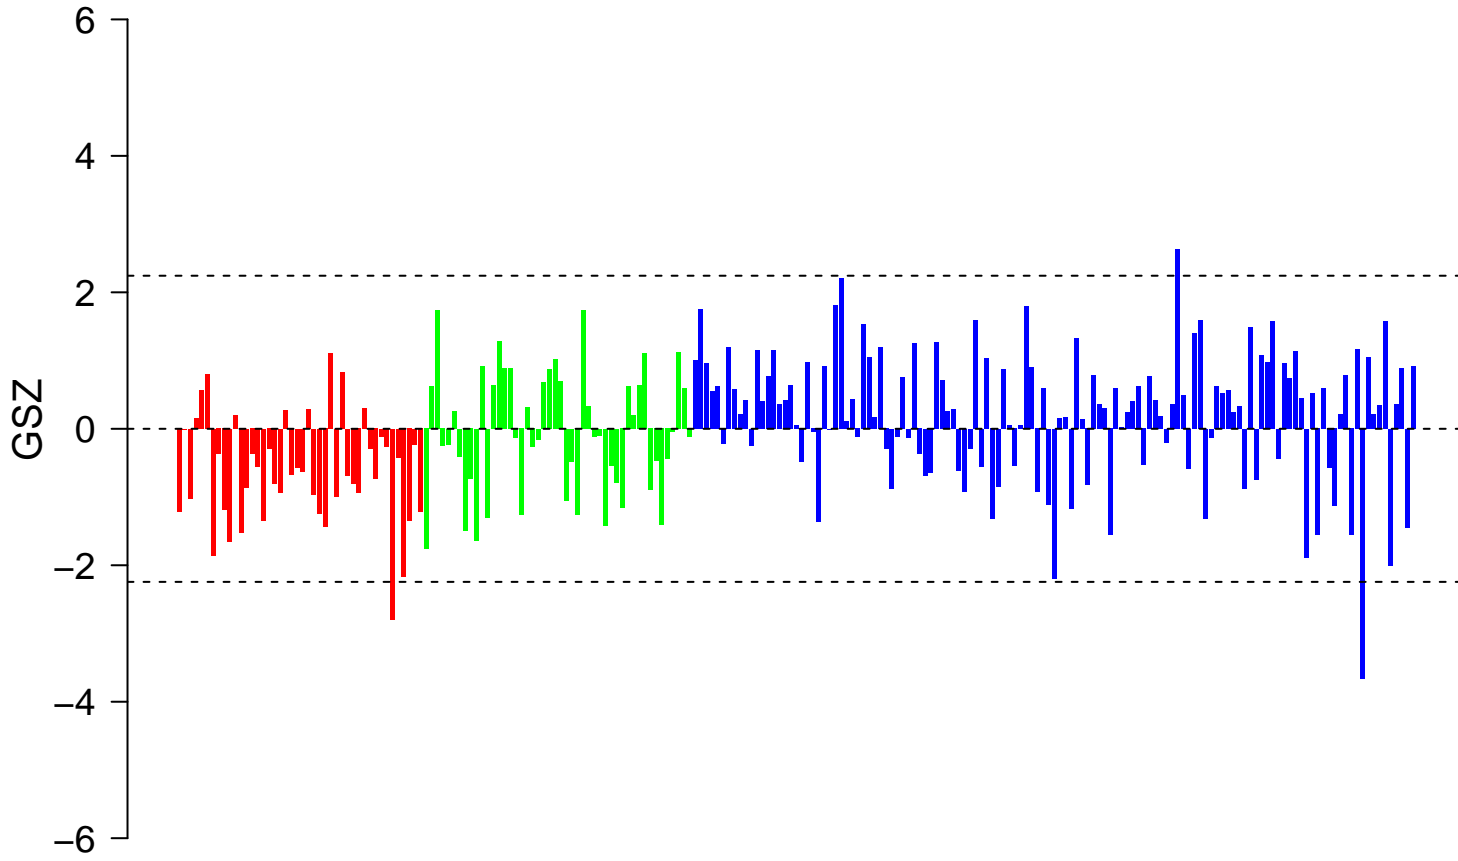

REACTOME_SIGNALING_BY_NOTCH3

REACTOME_SIGNALING_BY_NOTCH3

■ on
■ -
□ off

REACTOME_SIGNALING_BY_NOTCH3