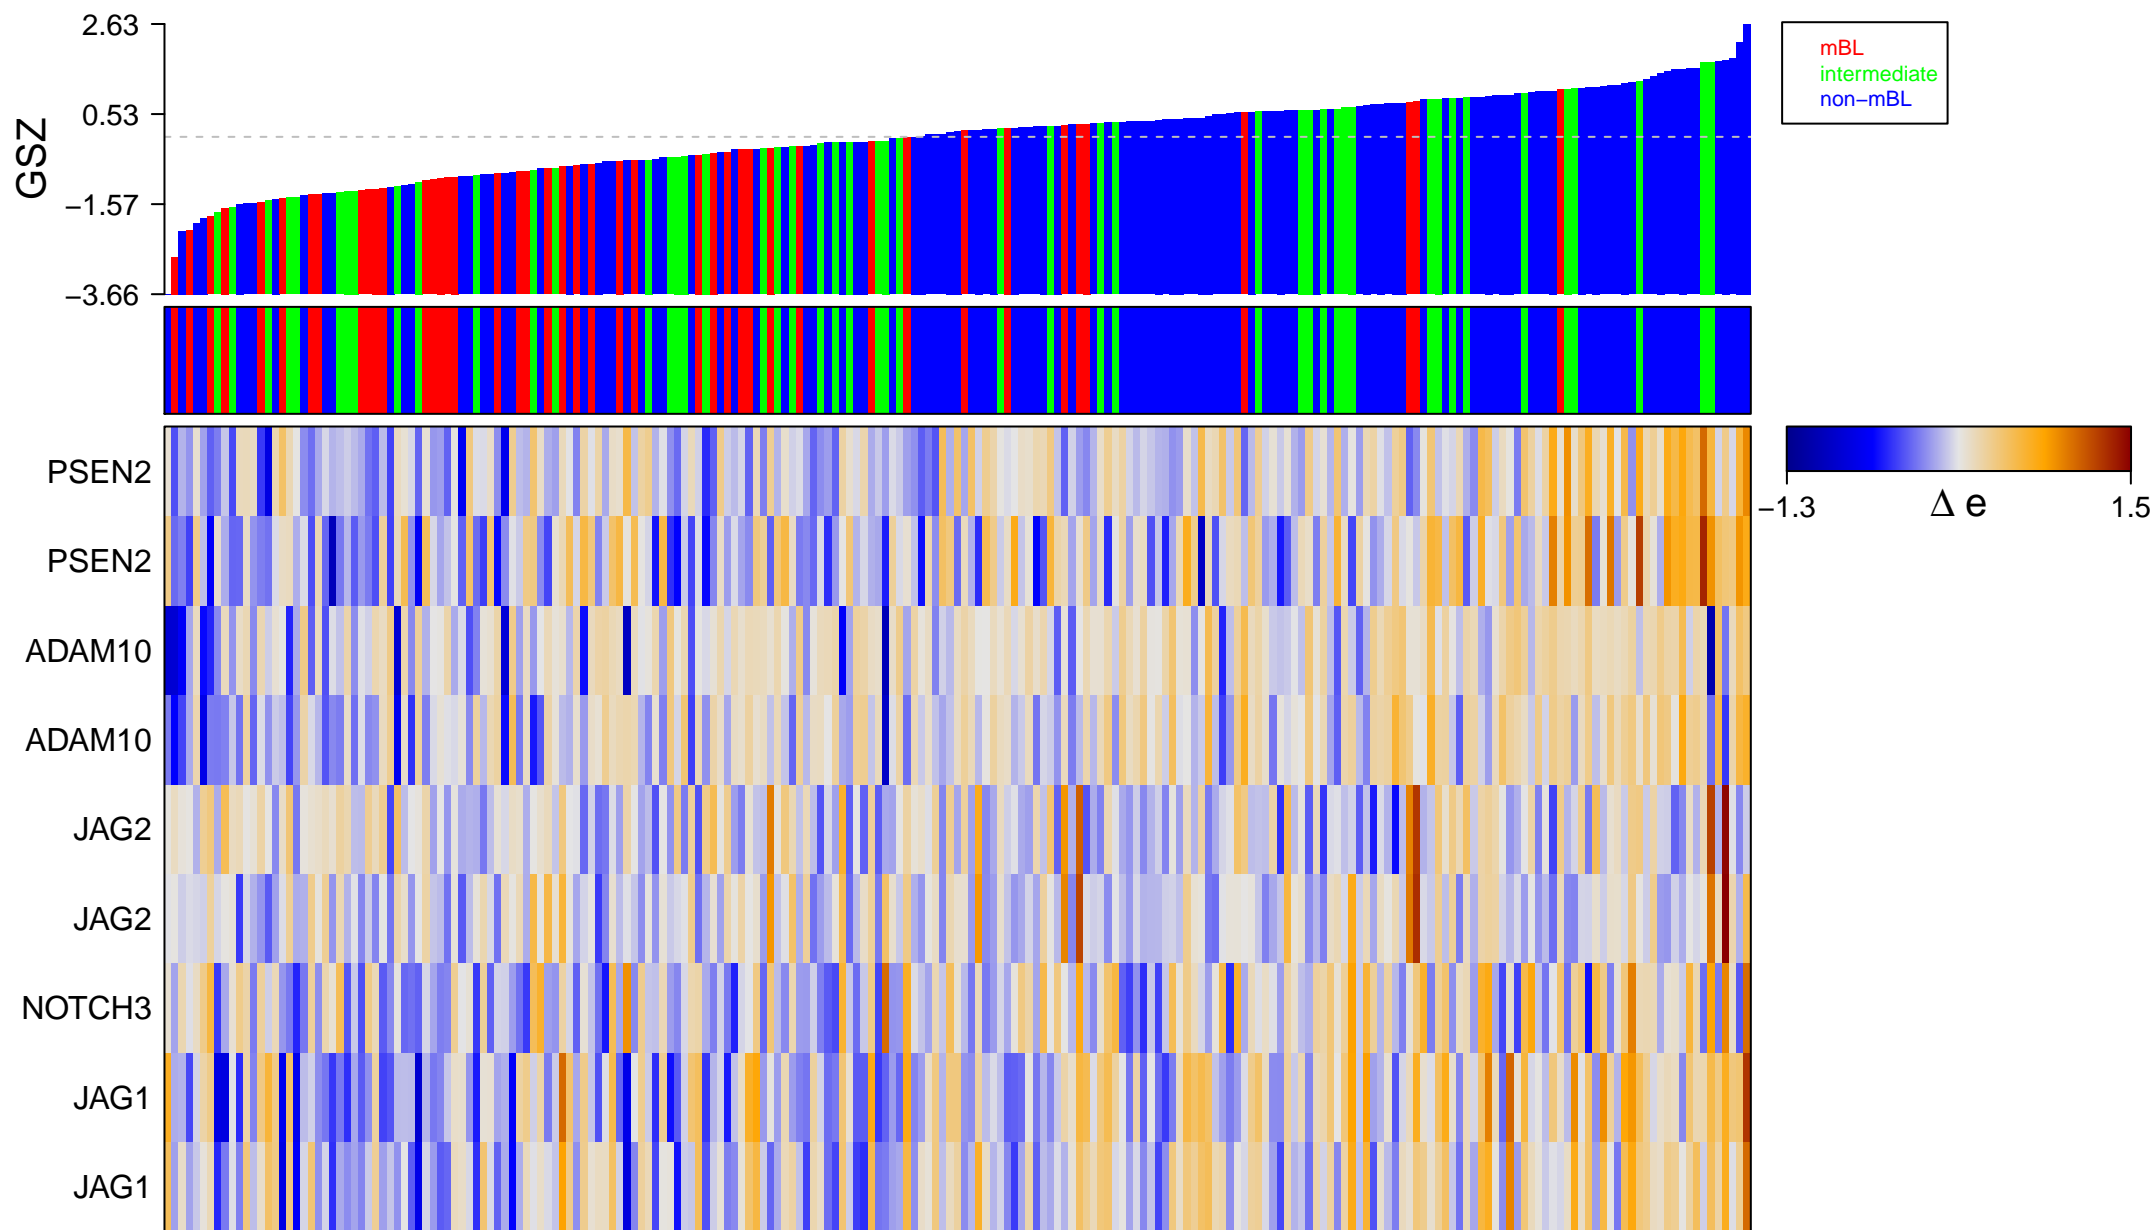

REACTOME_SIGNALING_BY_NOTCH3

REACTOME_SIGNALING_BY_NOTCH3

■ on
■ -
□ off

REACTOME_SIGNALING_BY_NOTCH3