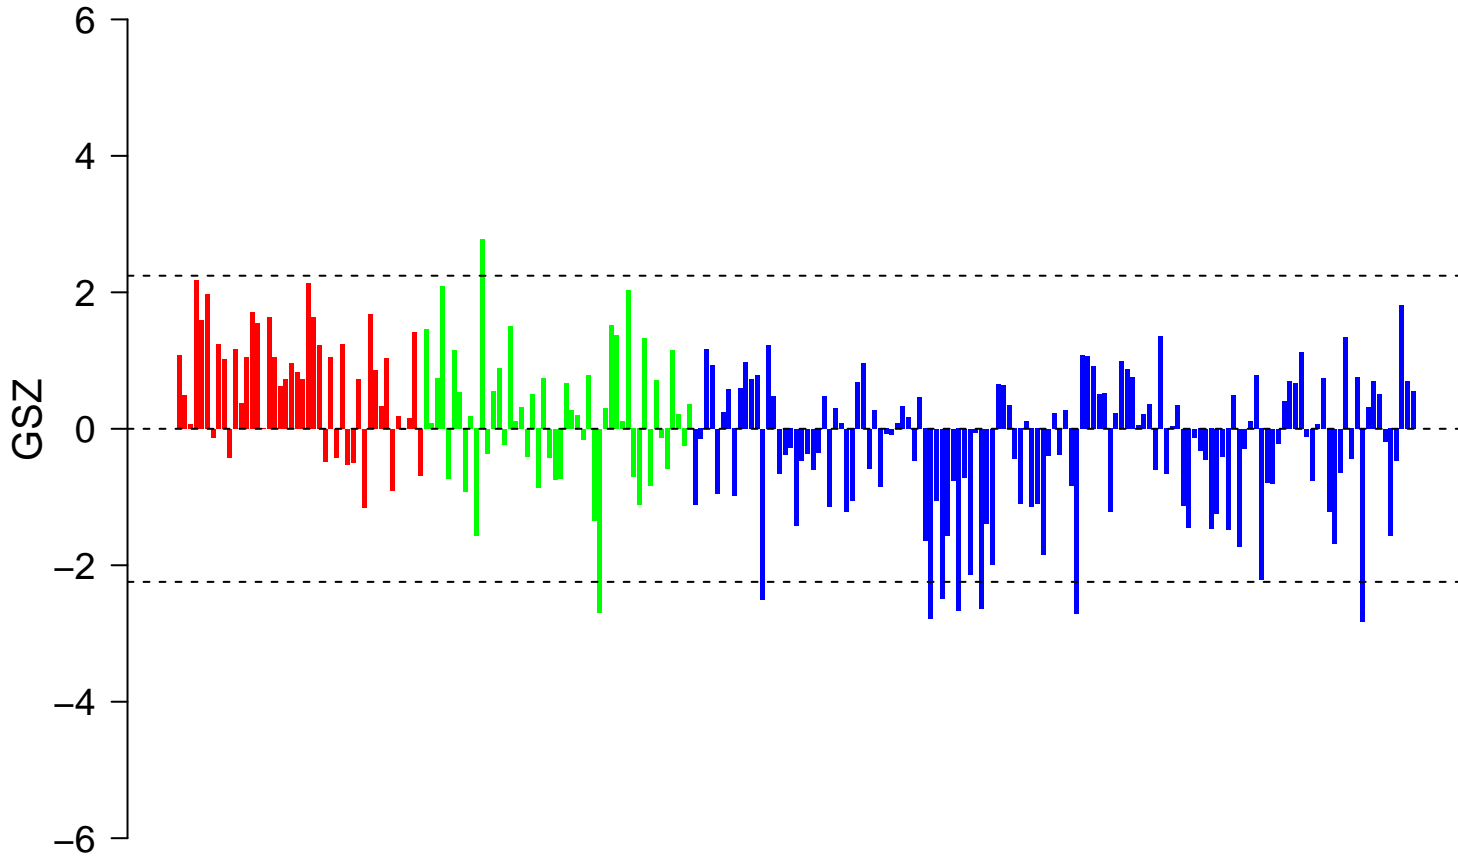

REACTOME_SIGNALING_BY_NOTCH1

REACTOME_SIGNALING_BY_NOTCH1

■ on
■ -
□ off

REACTOME_SIGNALING_BY_NOTCH1