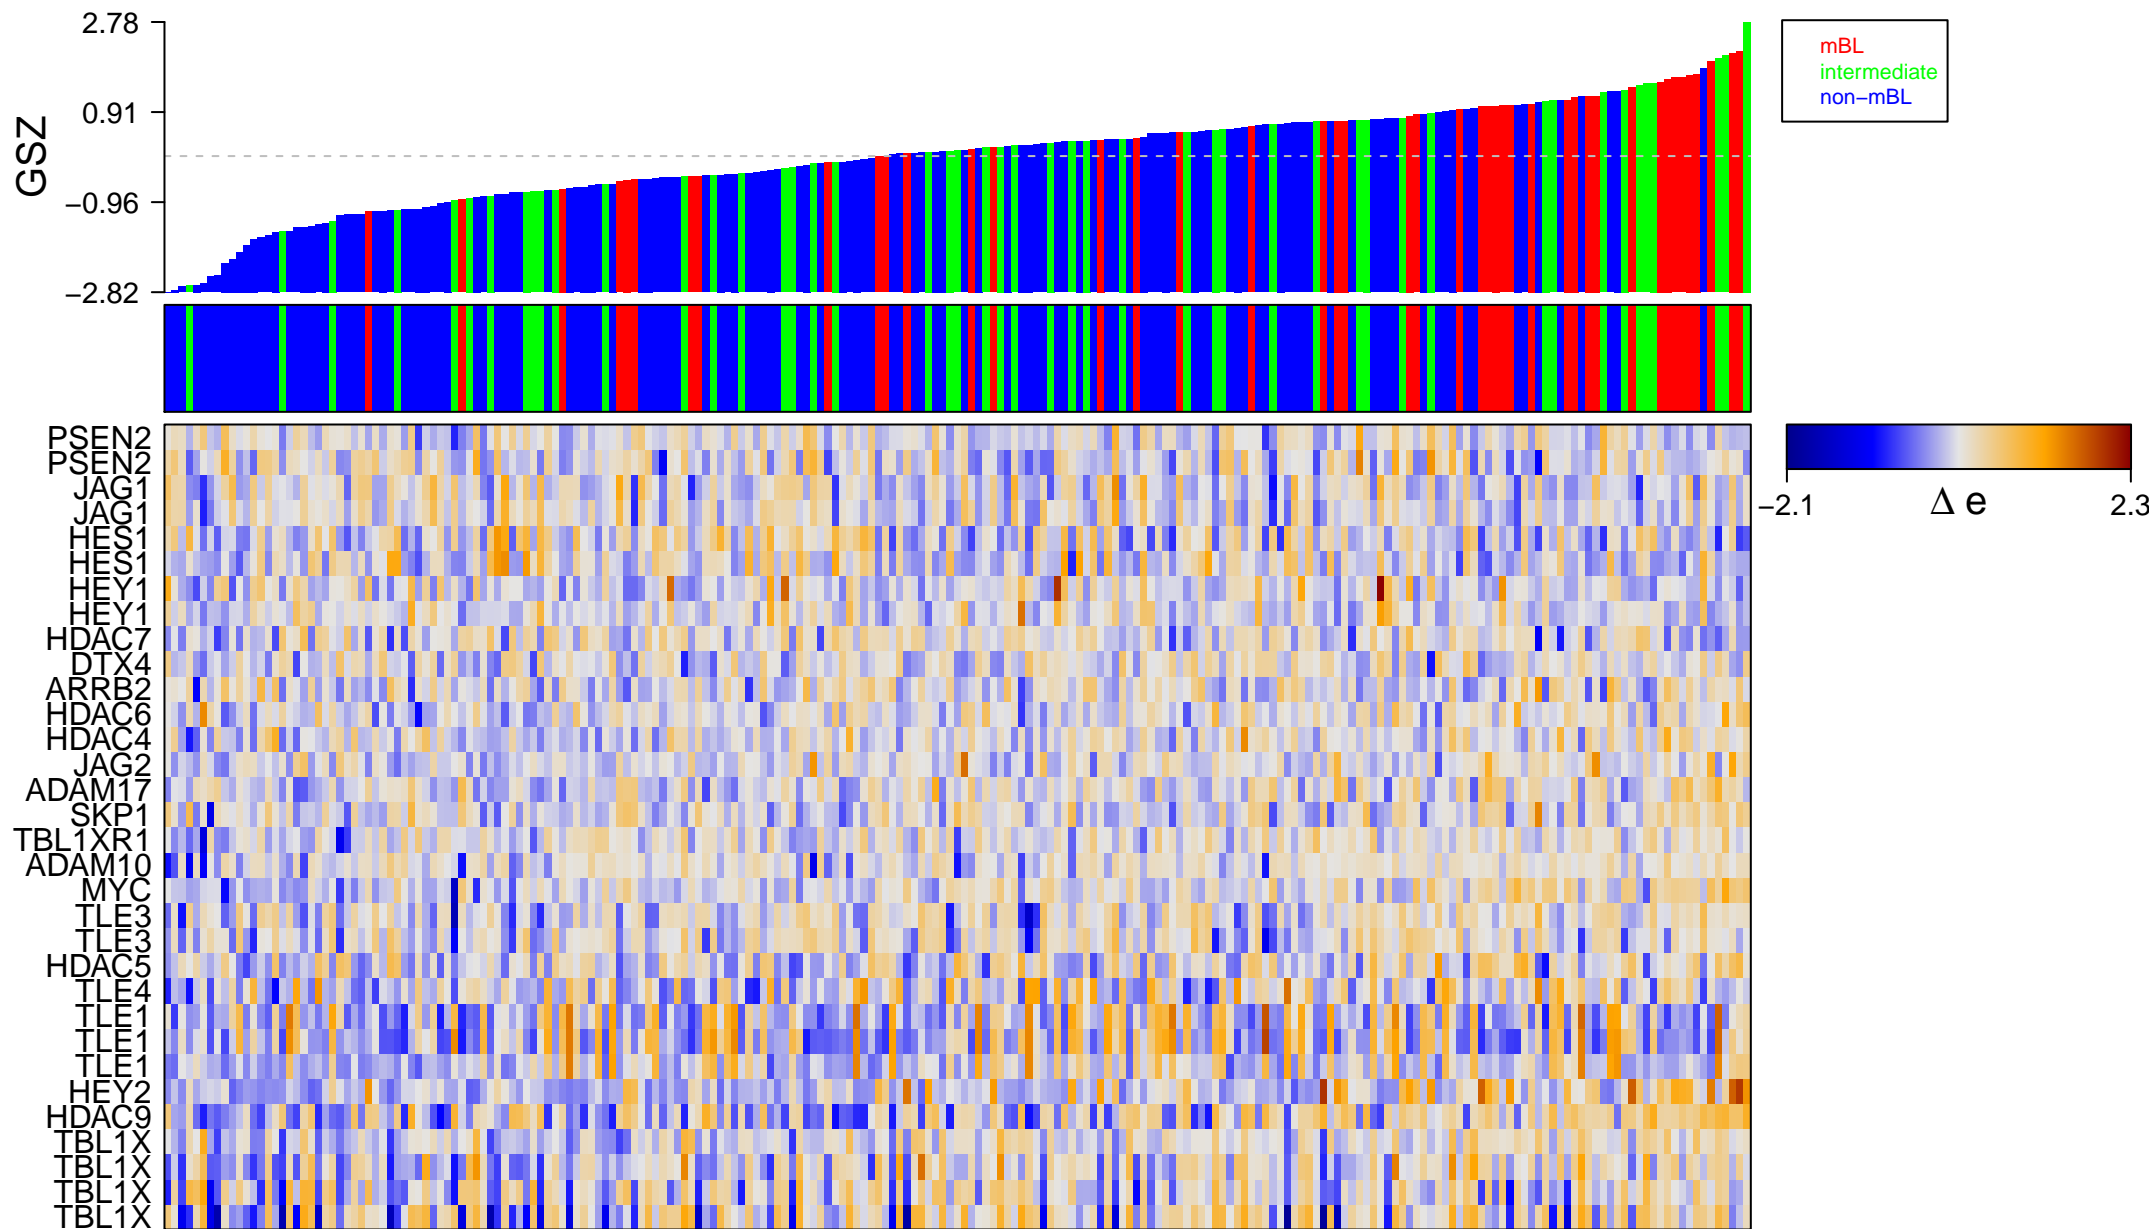

REACTOME_SIGNALING_BY_NOTCH1

REACTOME_SIGNALING_BY_NOTCH1

■ on
■ -
□ off

REACTOME_SIGNALING_BY_NOTCH1