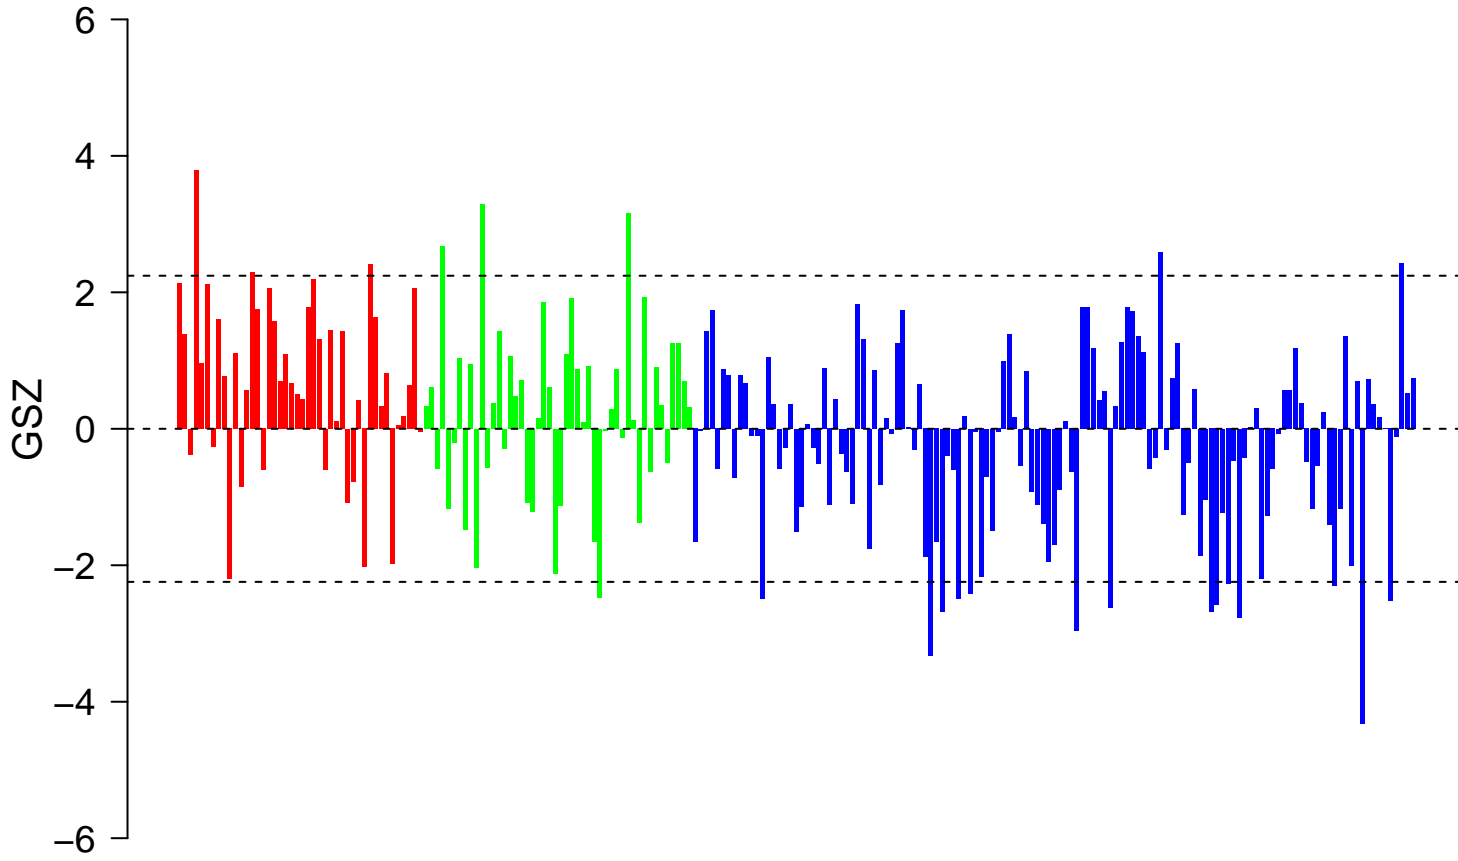

REACTOME_SIGNALING_BY_NOTCH

■ on
■ -
□ off

REACTOME_SIGNALING_BY_NOTCH