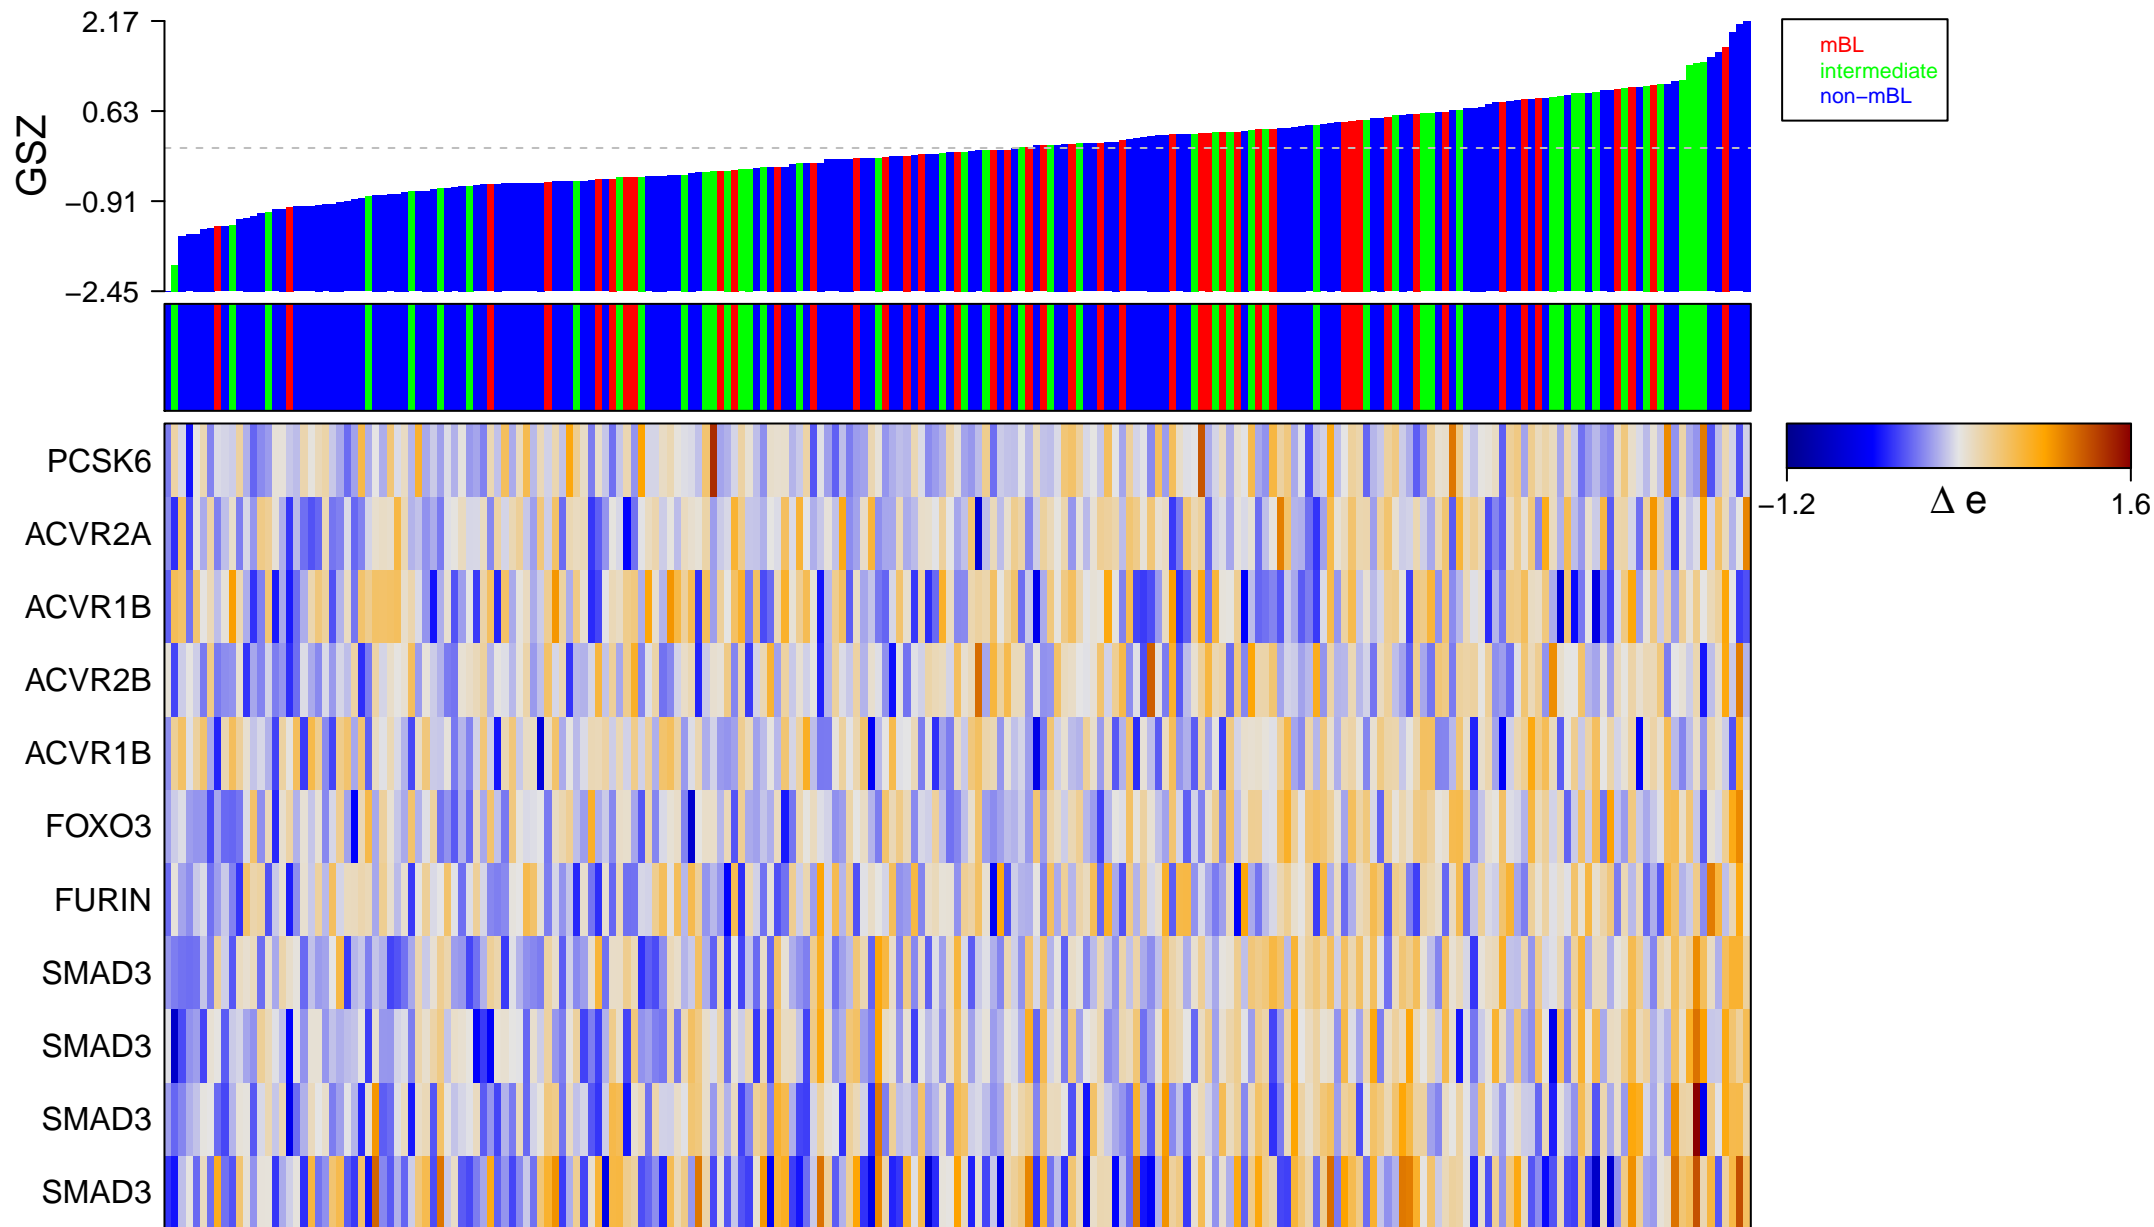

# REACTOME\_SIGNALING\_BY\_NODAL

# REACTOME\_SIGNALING\_BY\_NODAL

■ on  
■ -  
□ off