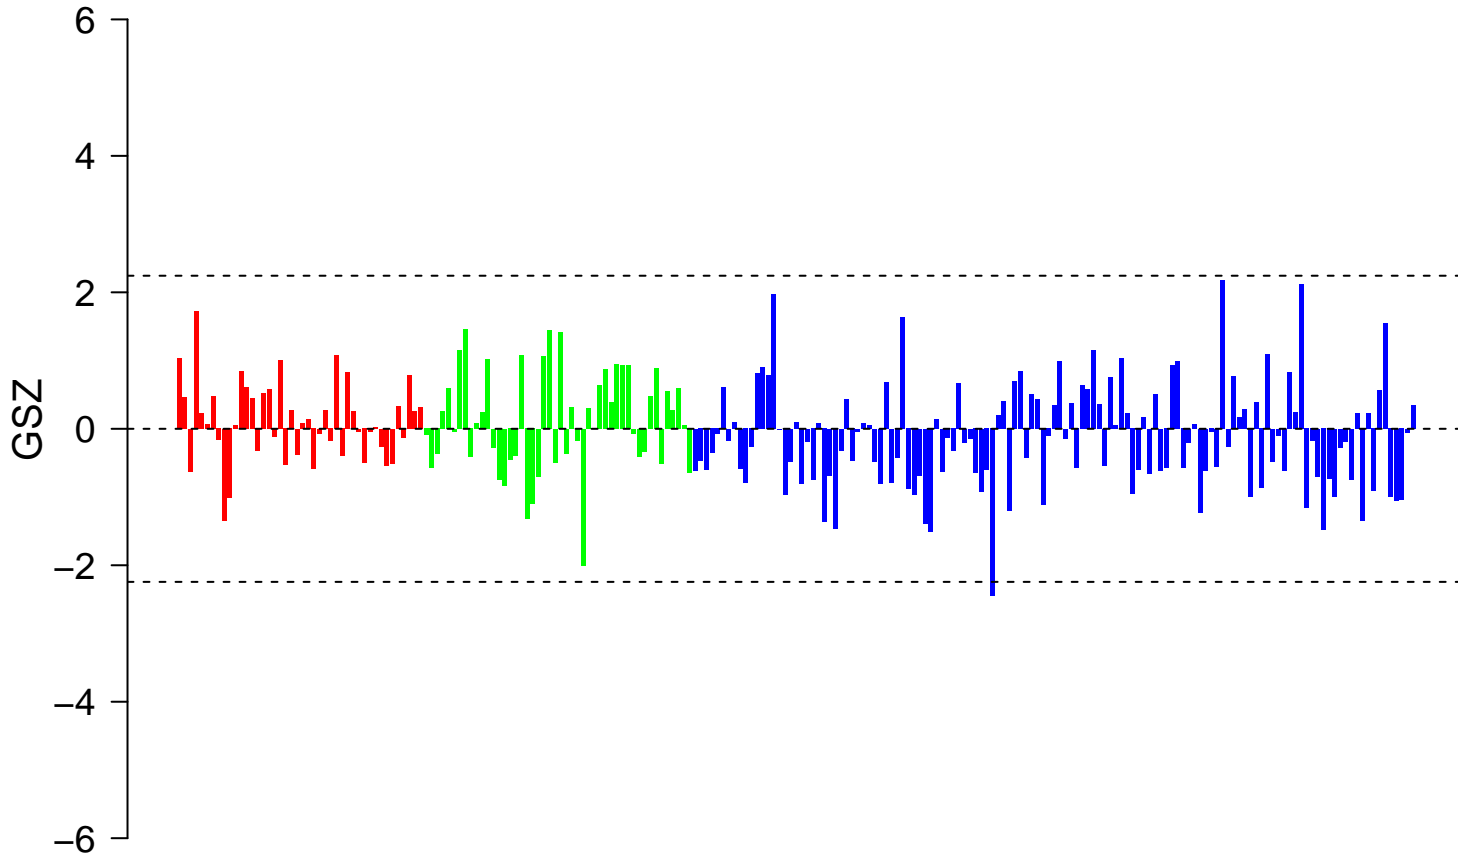

# REACTOME\_SIGNALING\_BY\_NODAL

# REACTOME\_SIGNALING\_BY\_NODAL

■ on  
■ -  
□ off