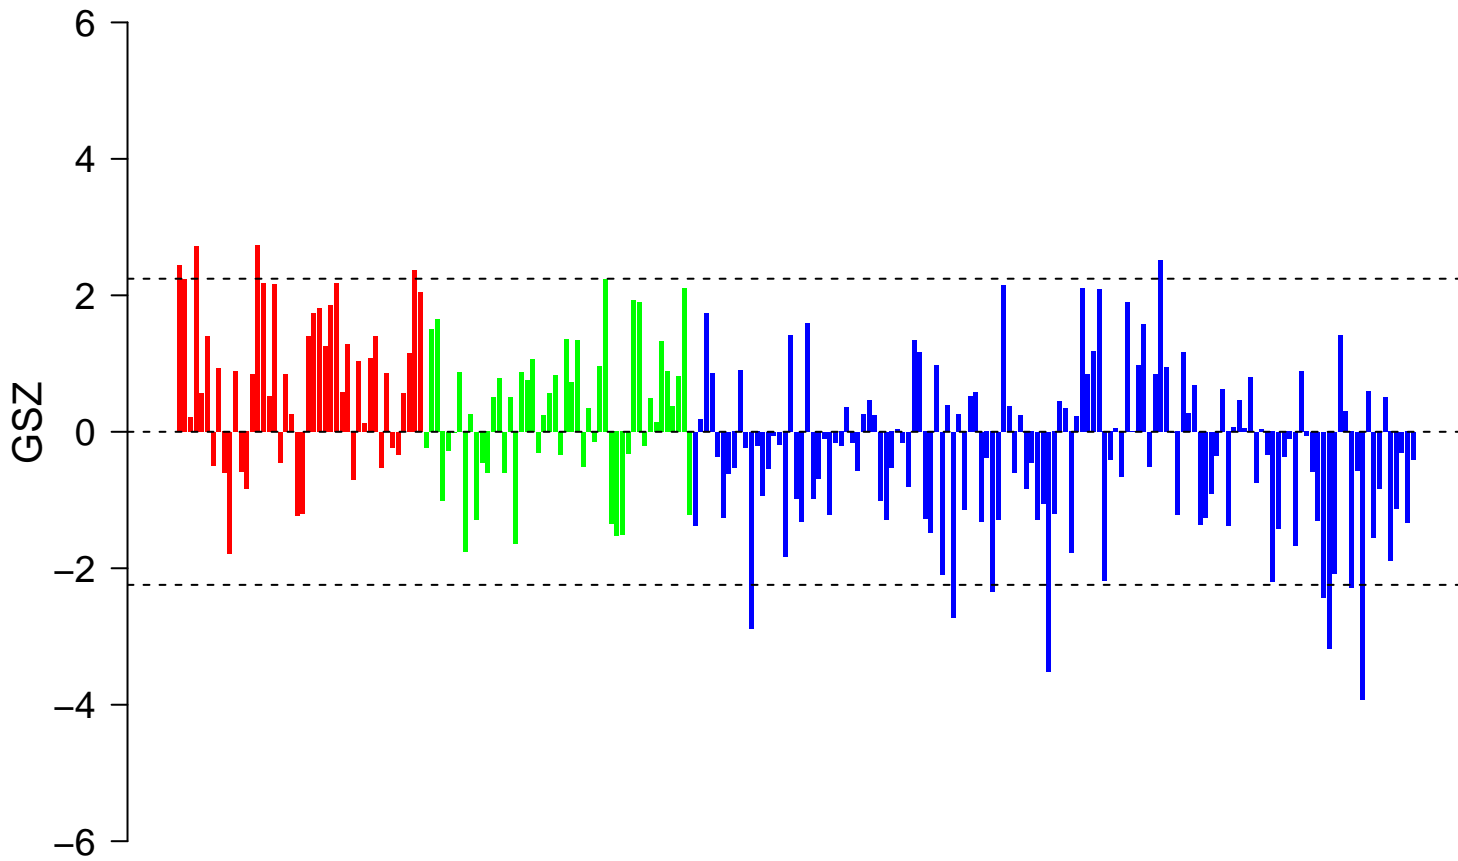

# REACTOME\_SIGNALING\_BY\_ERBB2

■ on  
■ -  
□ off

# REACTOME\_SIGNALING\_BY\_ERBB2