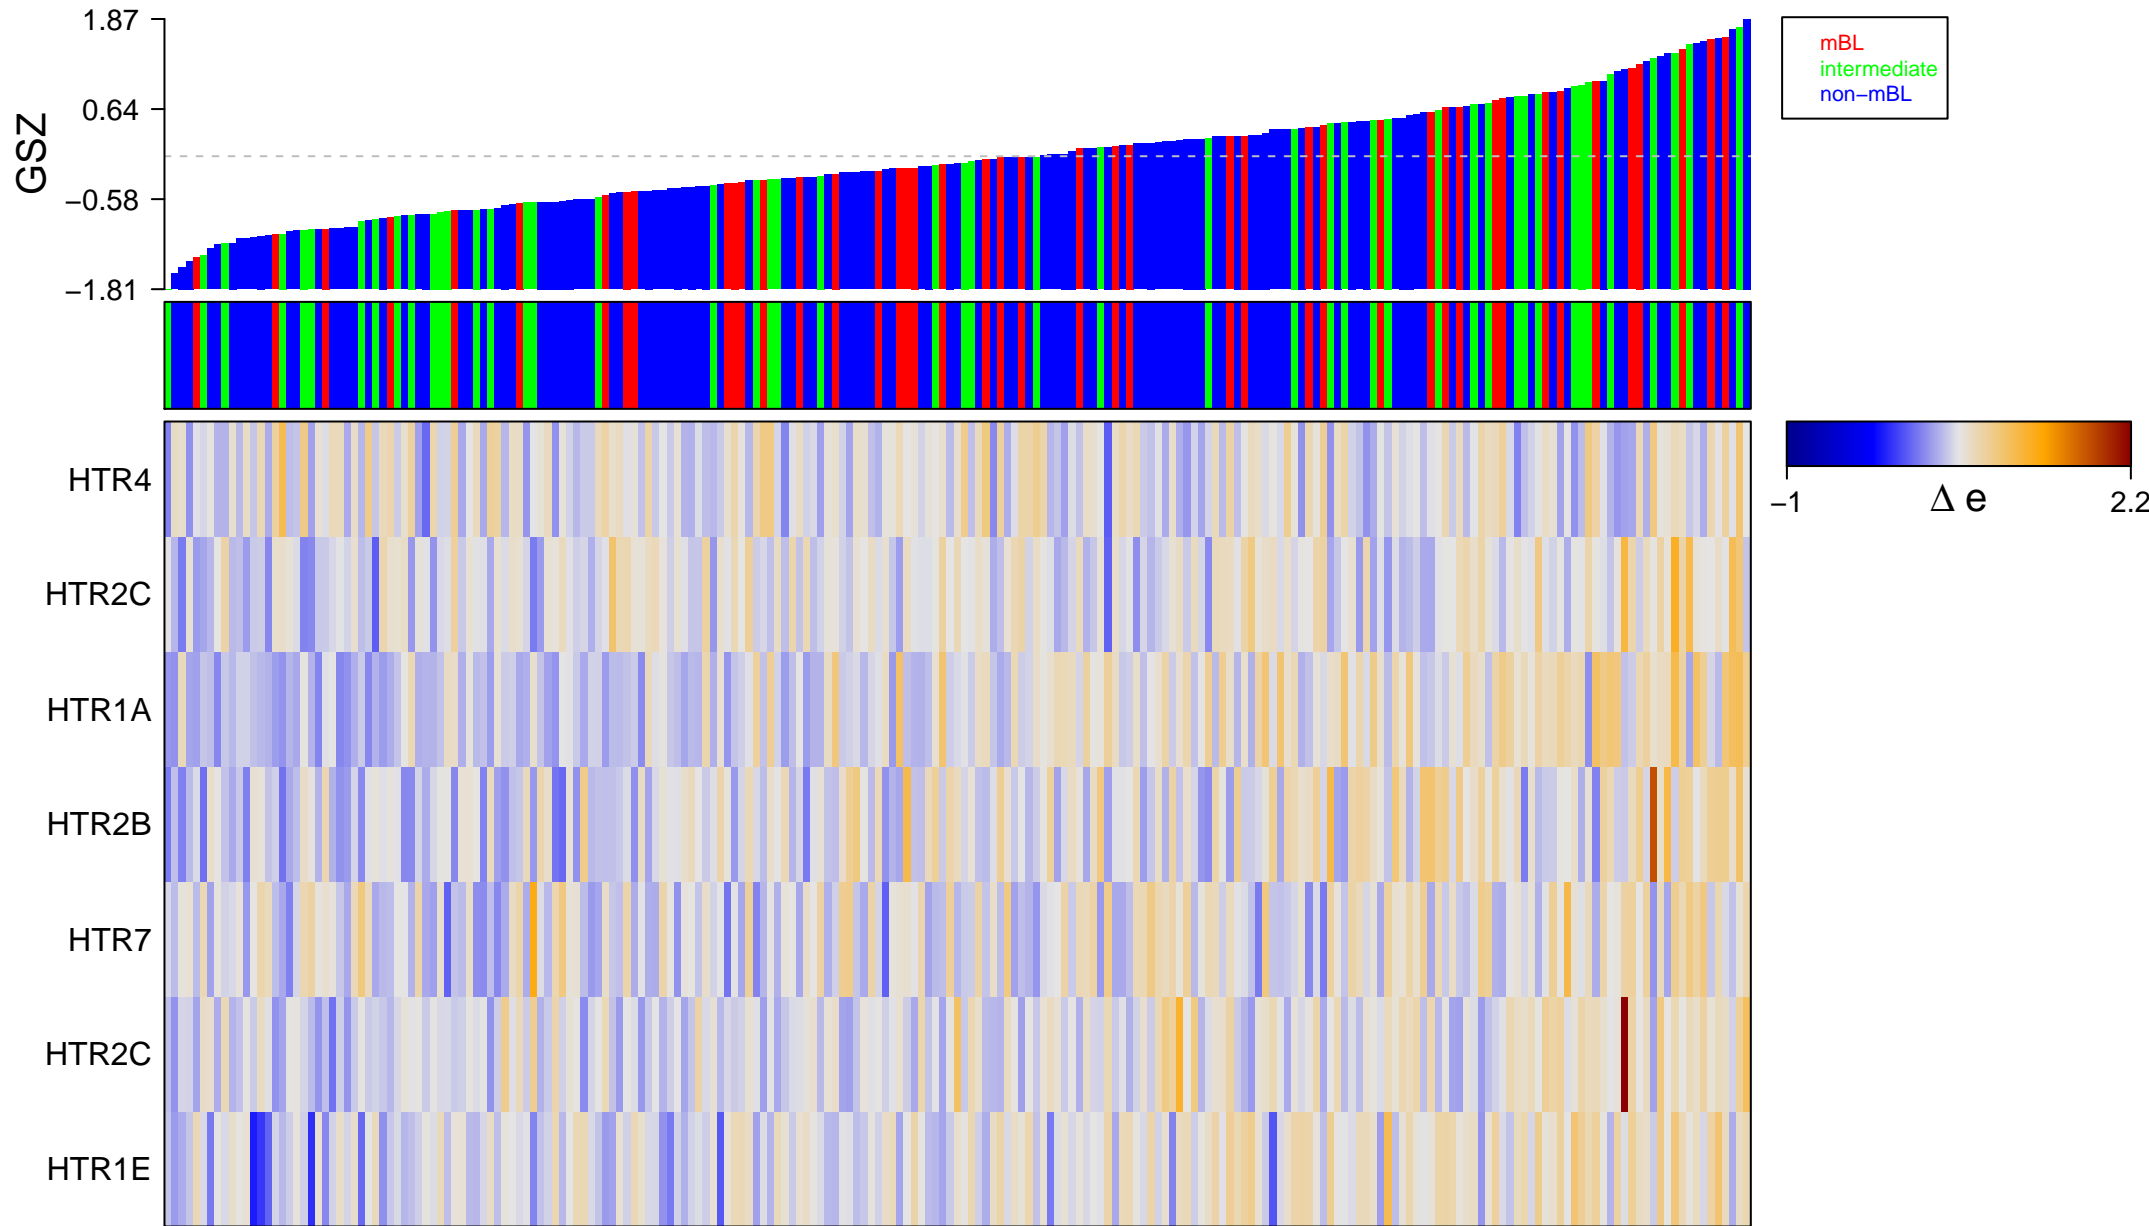

# REACTOME\_SEROTONIN\_RECEPTORS

# REACTOME\_SEROTONIN\_RECEPTORS

■ on  
■ -  
□ off