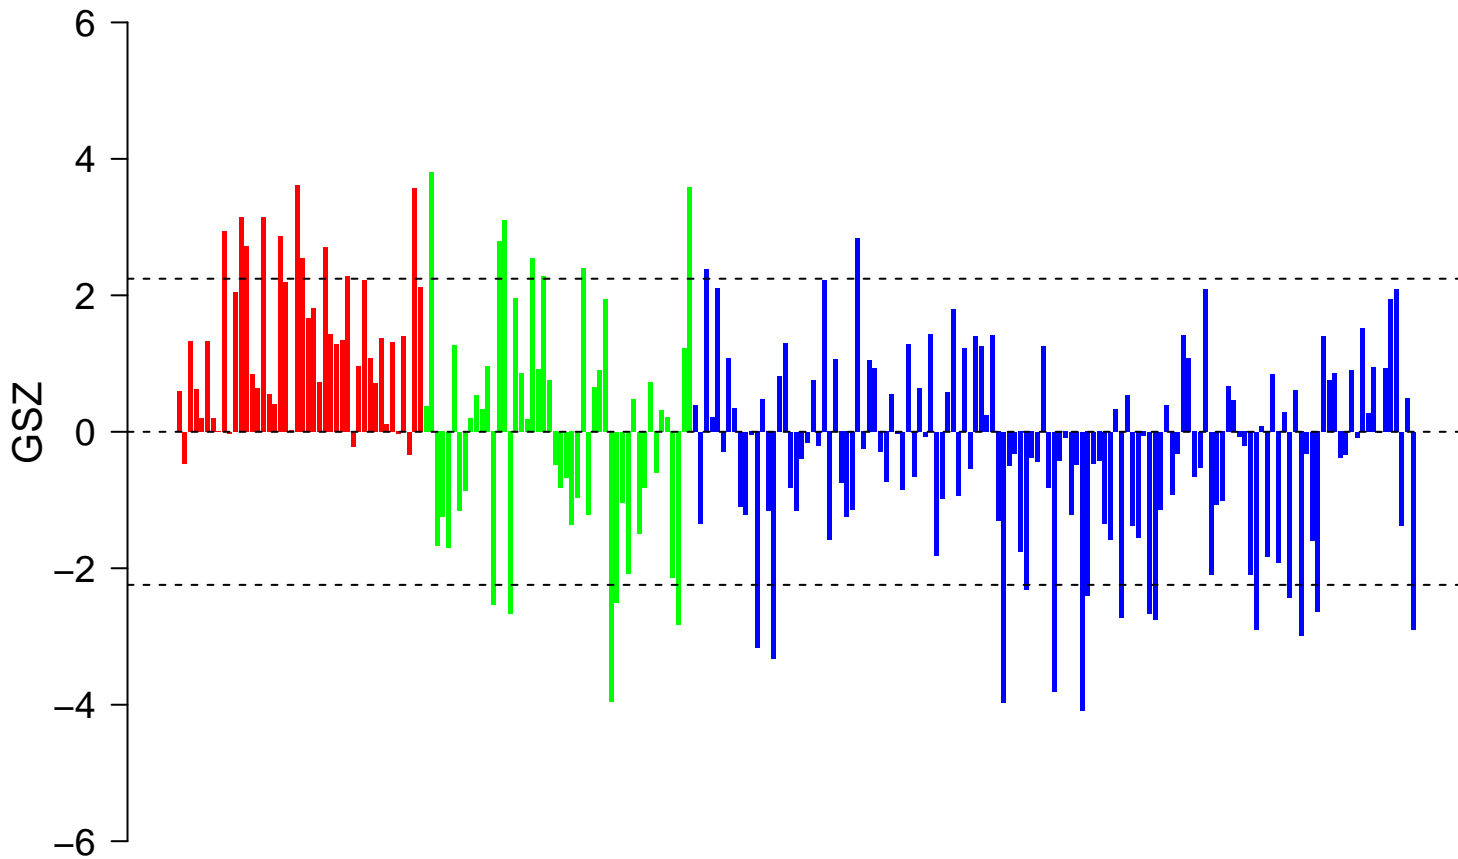

REACTOME_SCFSKP2_MEDIATED_DEGRADATION_OF_P27_P21

REACTOME_SCFSKP2_MEDIATED_DEGRADATION_OF_P27_P21

■ on
■ -
□ off

REACTOME_SCFSKP2_MEDIATED_DEGRADATION_OF_P27_P21