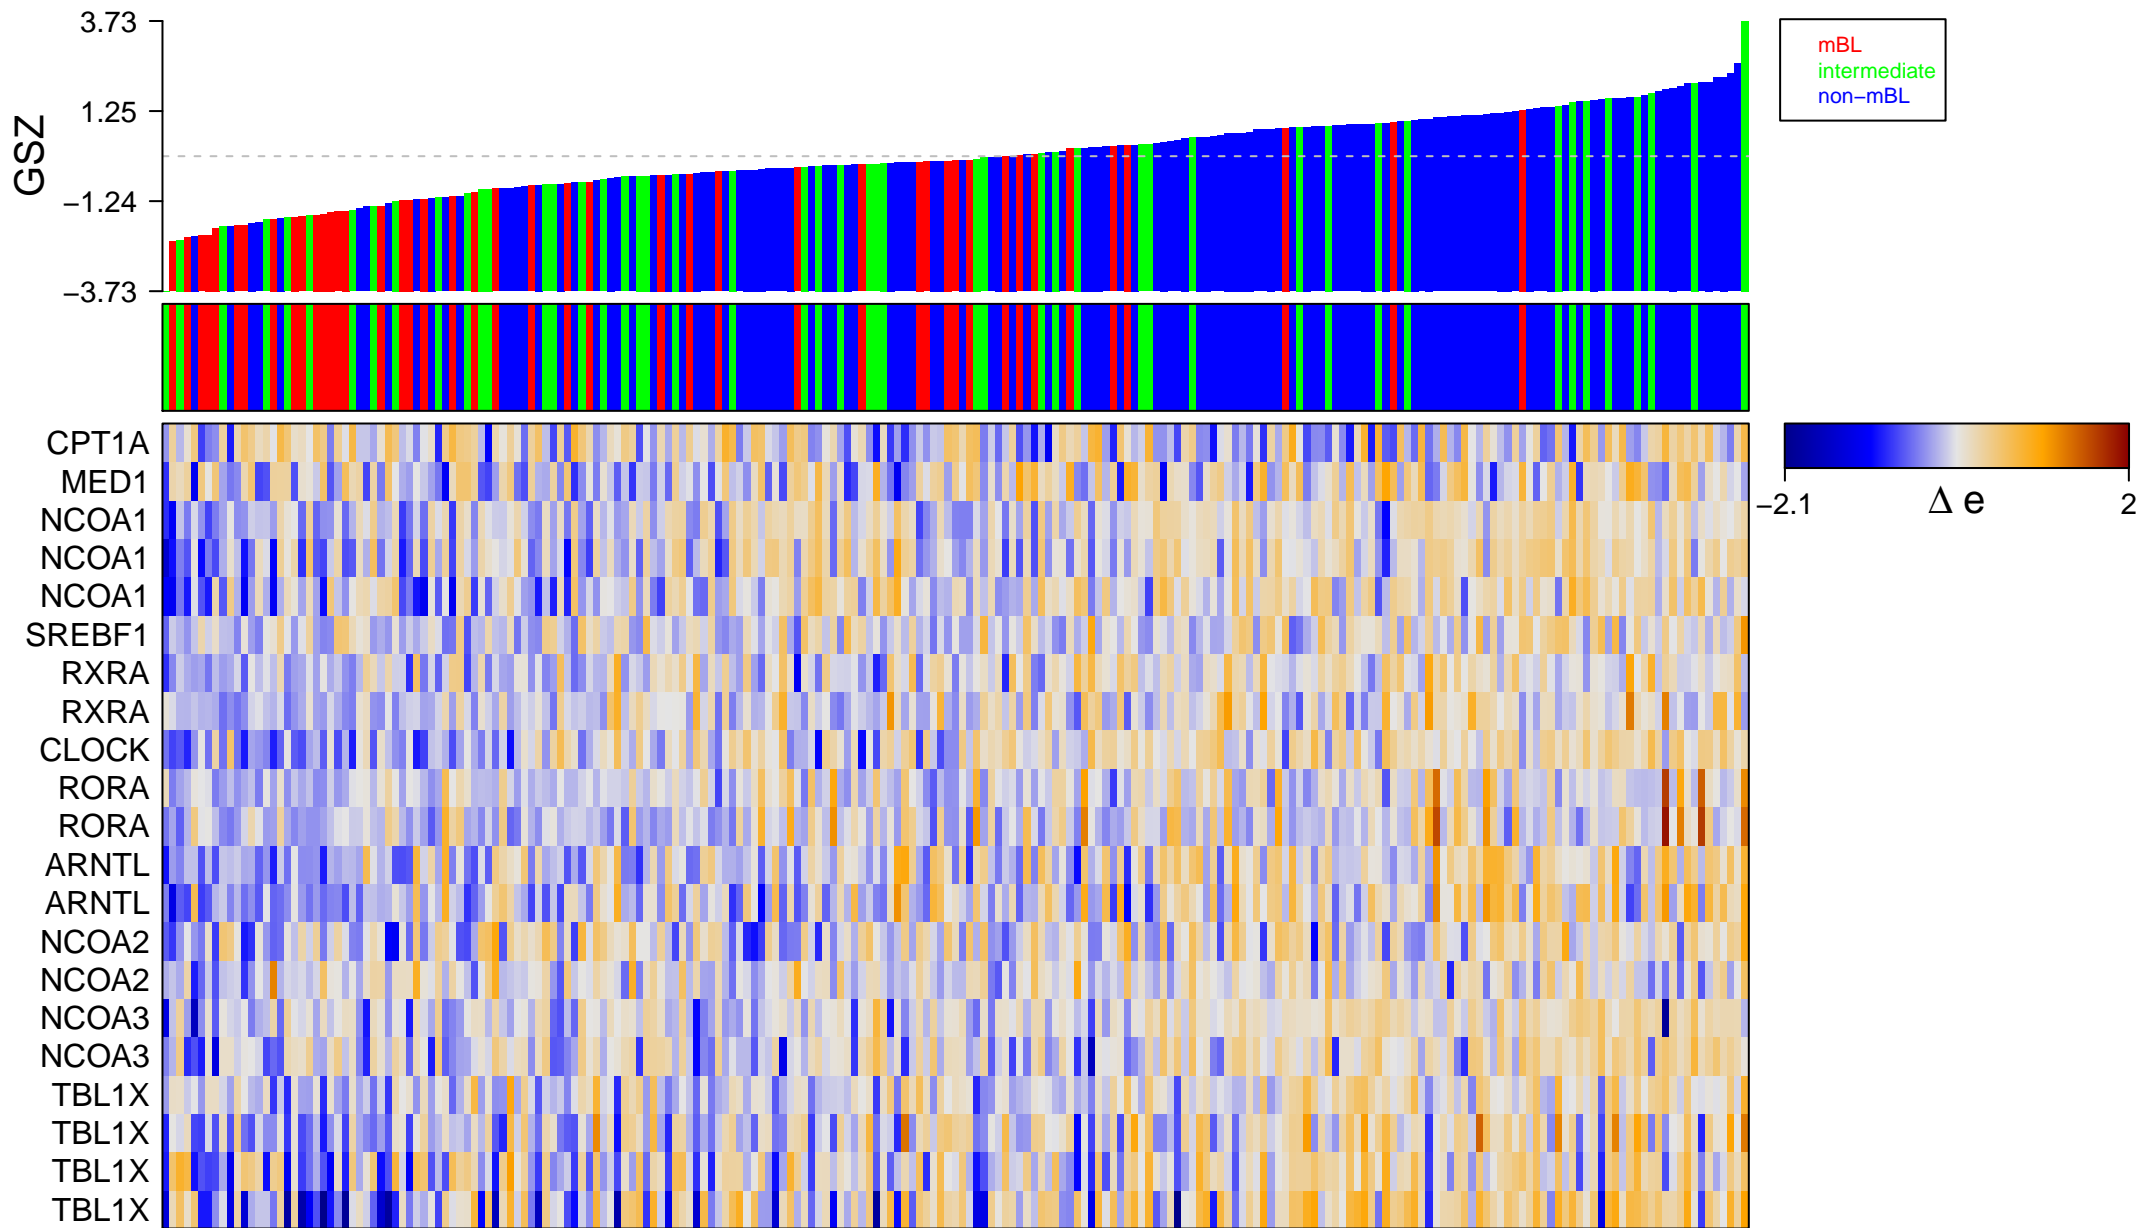

REACTOME_RORA_ACTIVATES_CIRCADIAN_EXPRESSION

REACTOME_RORA_ACTIVATES_CIRCADIAN_EXPRESSION

■ on
■ -
□ off

REACTOME_RORA_ACTIVATES_CIRCADIAN_EXPRESSION