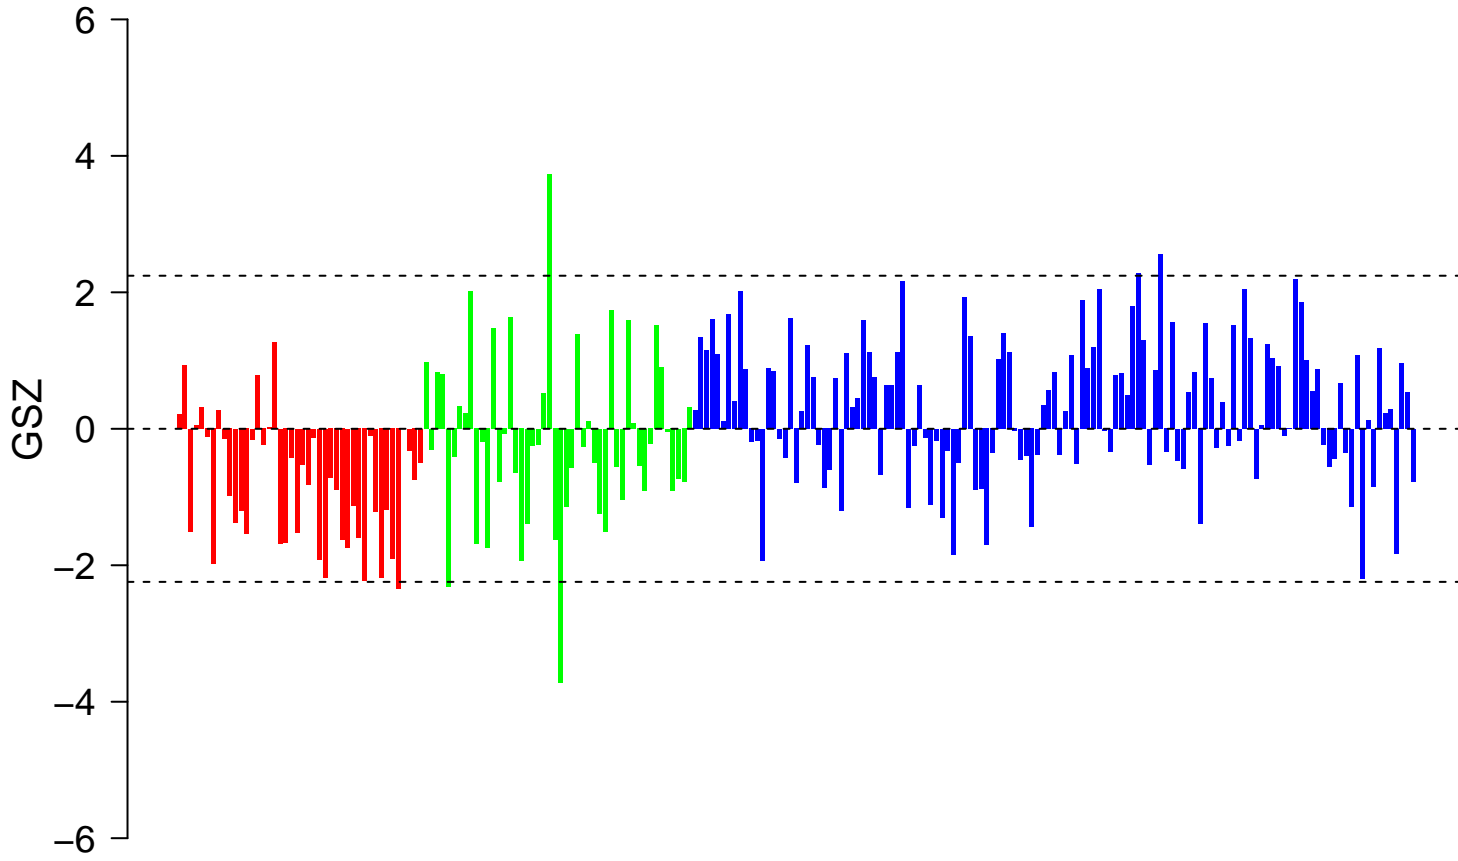

REACTOME_RORA_ACTIVATES_CIRCADIAN_EXPRESSION

REACTOME_RORA_ACTIVATES_CIRCADIAN_EXPRESSION

■ on
■ -
□ off

REACTOME_RORA_ACTIVATES_CIRCADIAN_EXPRESSION