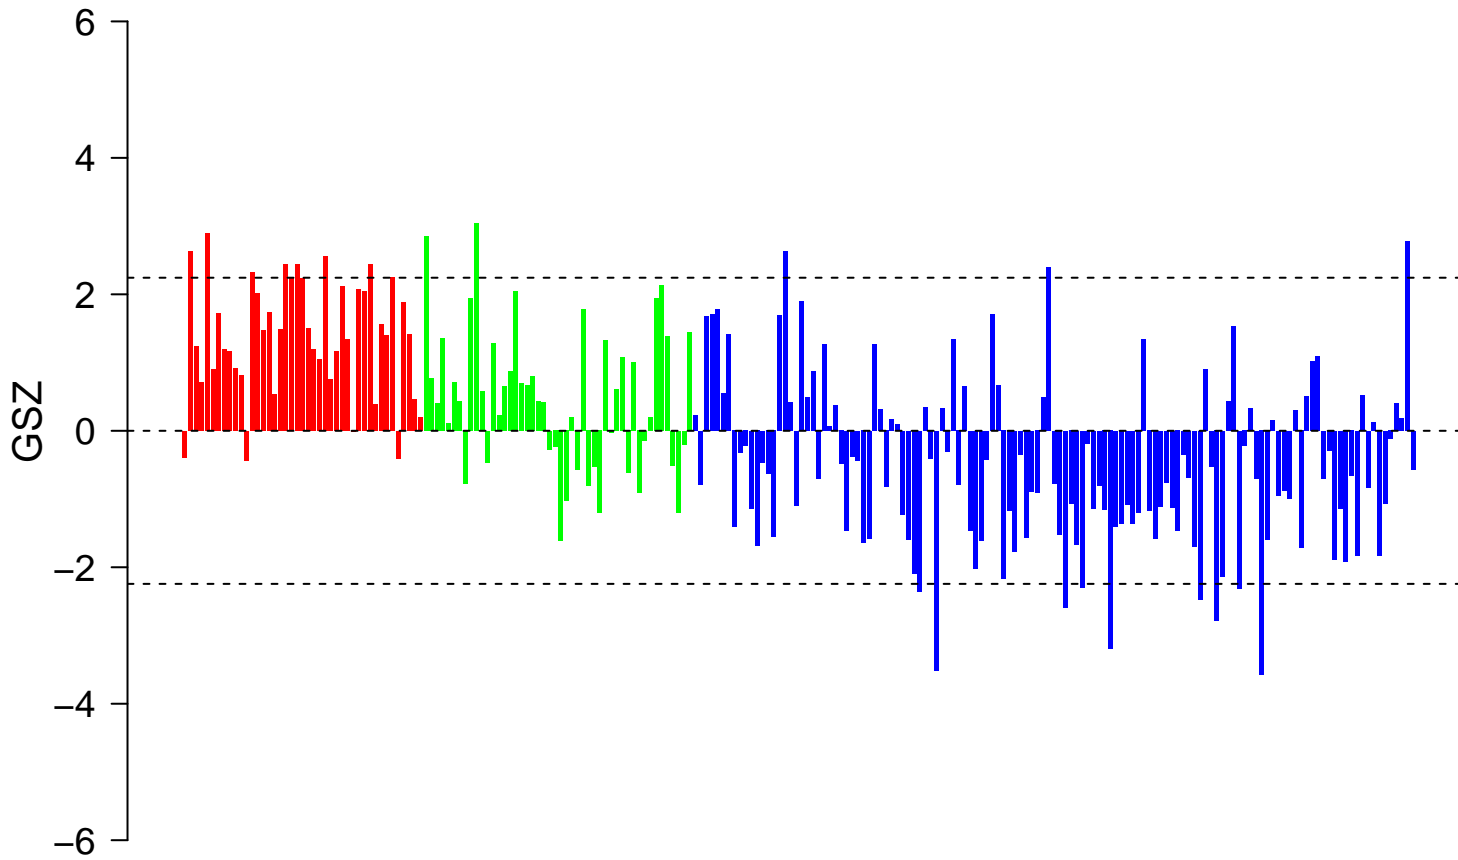

REACTOME_RNA_POL_I_TRANSCRIPTION_INITIATION

REACTOME_RNA_POL_I_TRANSCRIPTION_INITIATION

■ on
■ -
□ off

REACTOME_RNA_POL_I_TRANSCRIPTION_INITIATION