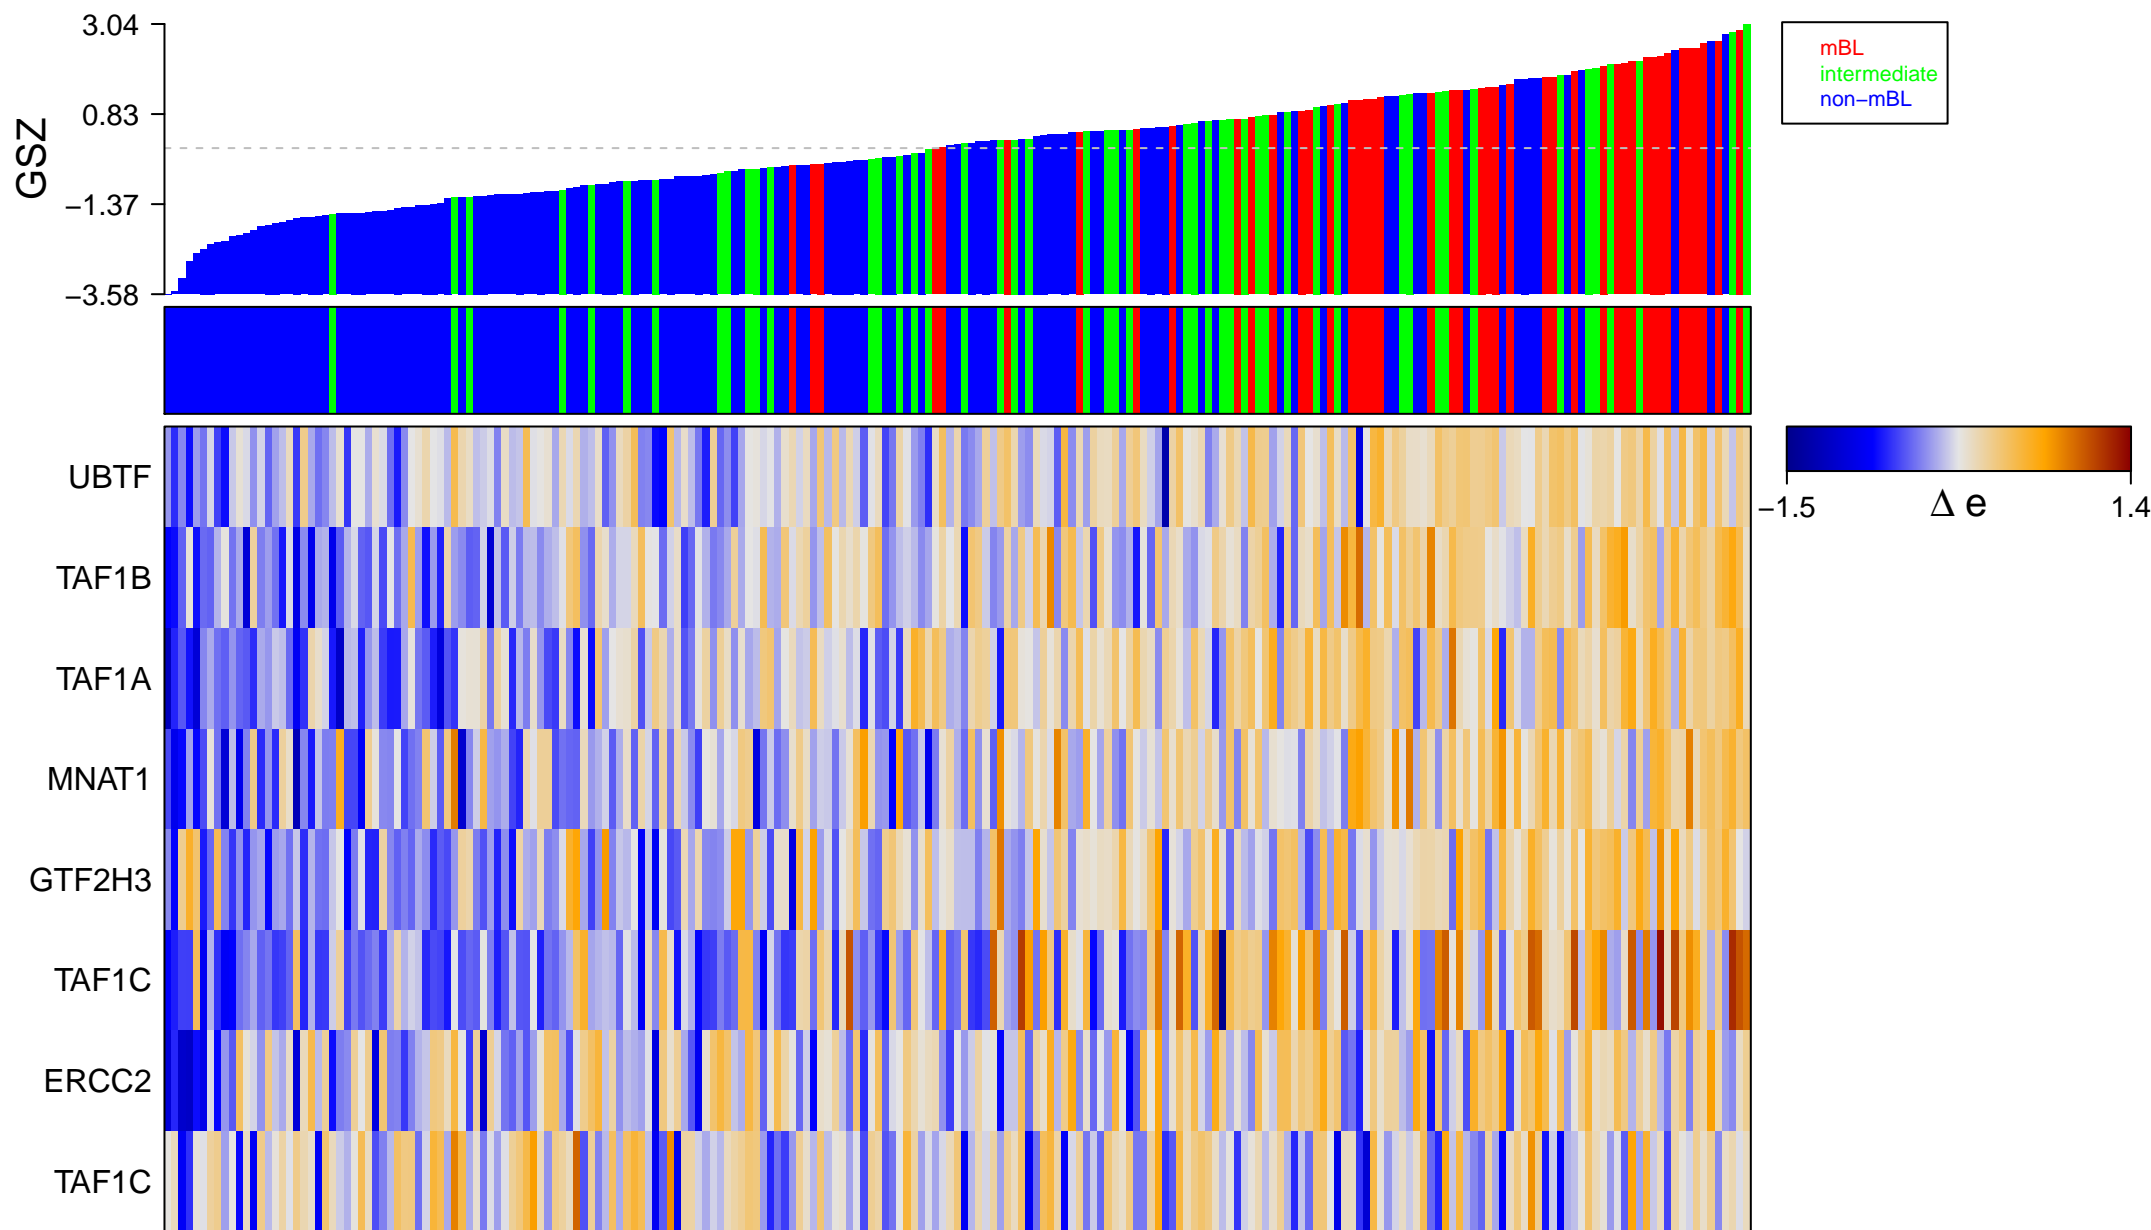

REACTOME_RNA_POL_I_TRANSCRIPTION_INITIATION

REACTOME_RNA_POL_I_TRANSCRIPTION_INITIATION

■ on
■ -
□ off

REACTOME_RNA_POL_I_TRANSCRIPTION_INITIATION