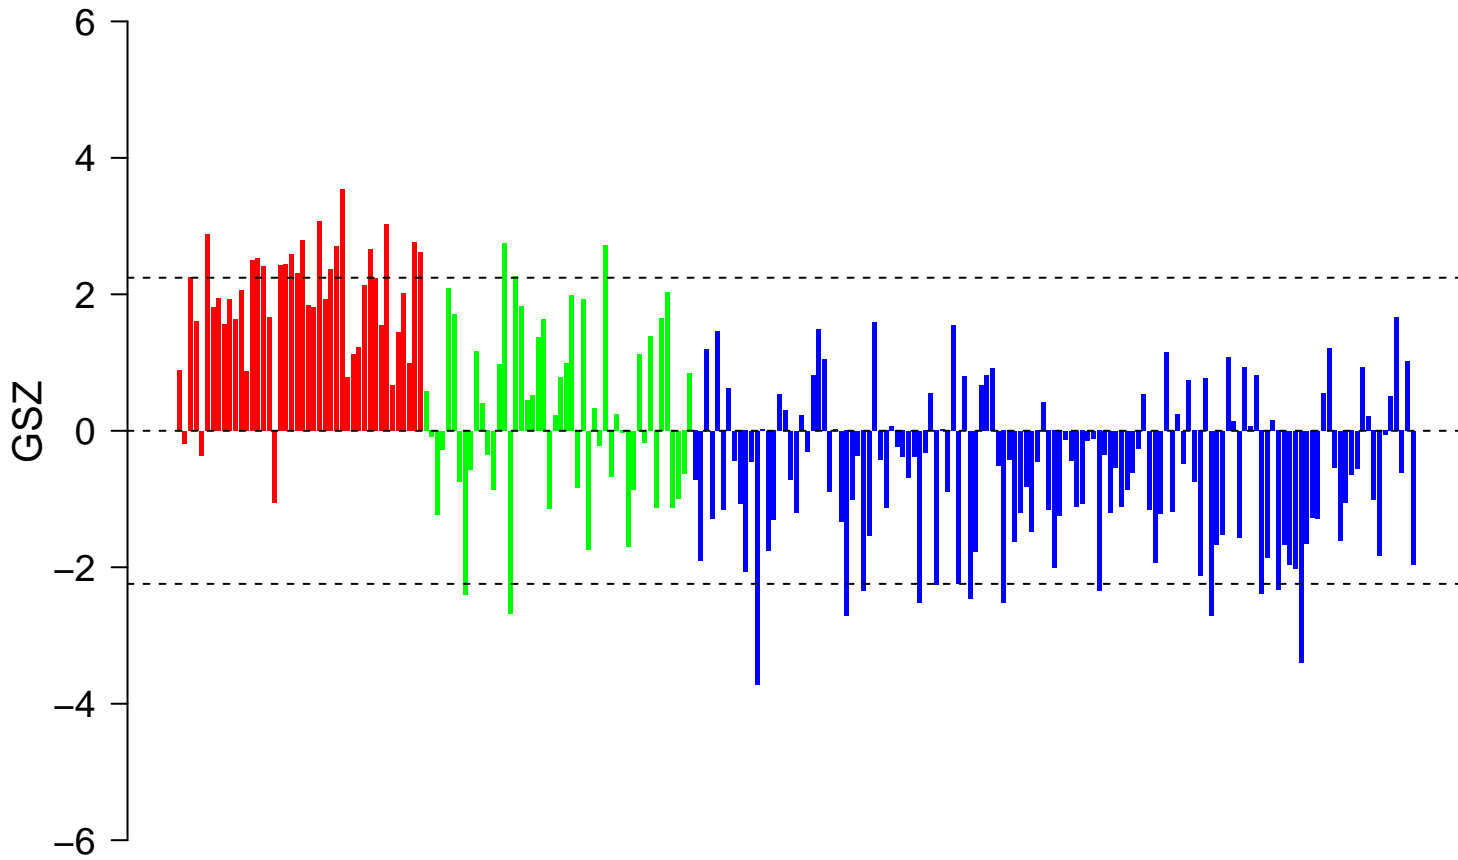

REACTOME_RNA_POL_III_TRANSCRIPTION_TERMINATION

REACTOME_RNA_POL_III_TRANSCRIPTION_TERMINATION

■ on
■ -
□ off

REACTOME_RNA_POL_III_TRANSCRIPTION_TERMINATION