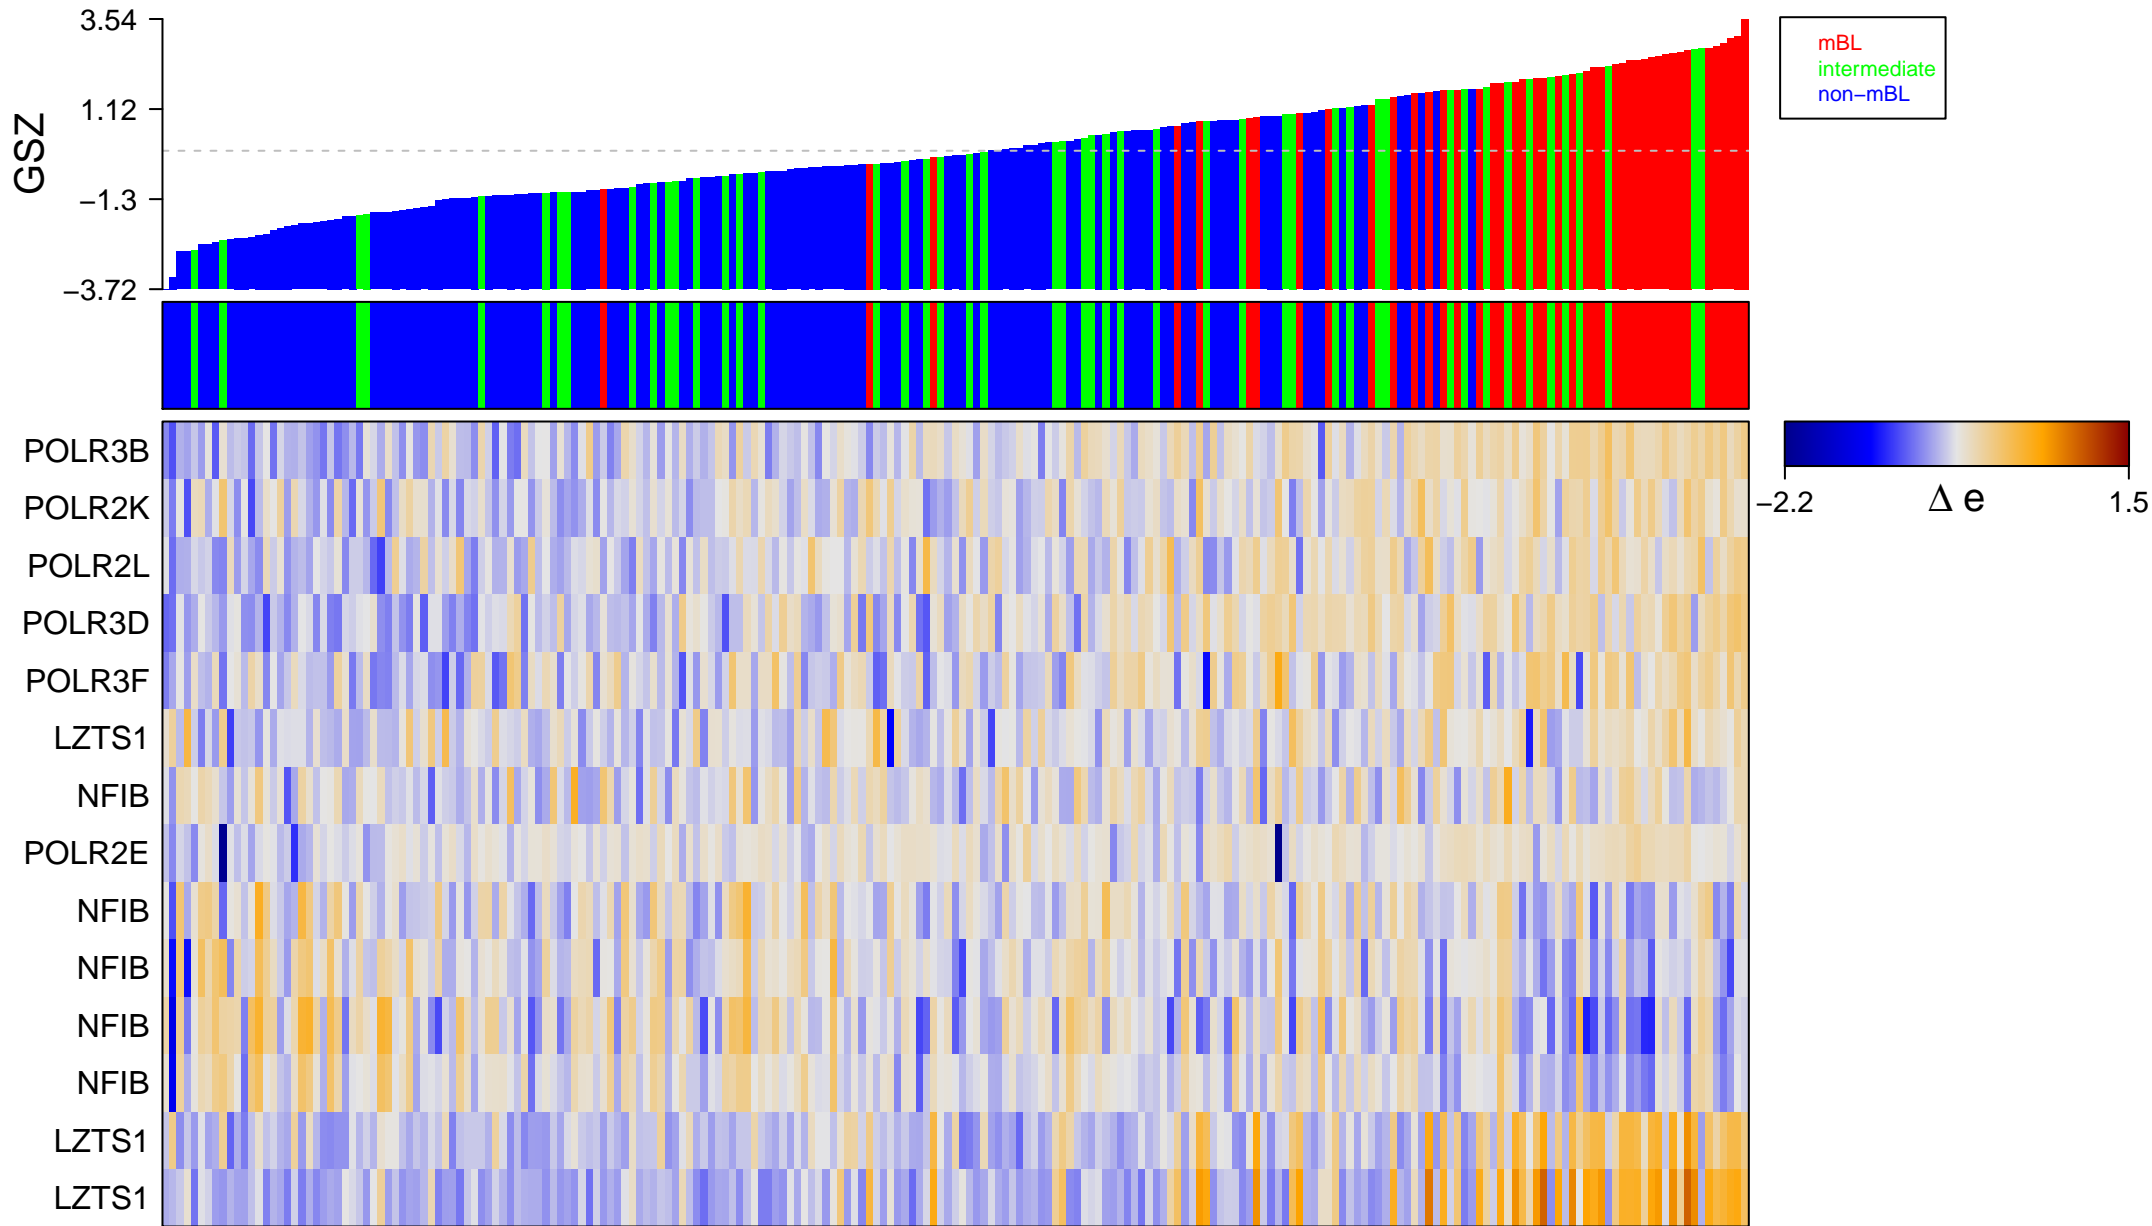

REACTOME_RNA_POL_III_TRANSCRIPTION_TERMINATION

REACTOME_RNA_POL_III_TRANSCRIPTION_TERMINATION

■ on
■ -
□ off

REACTOME_RNA_POL_III_TRANSCRIPTION_TERMINATION