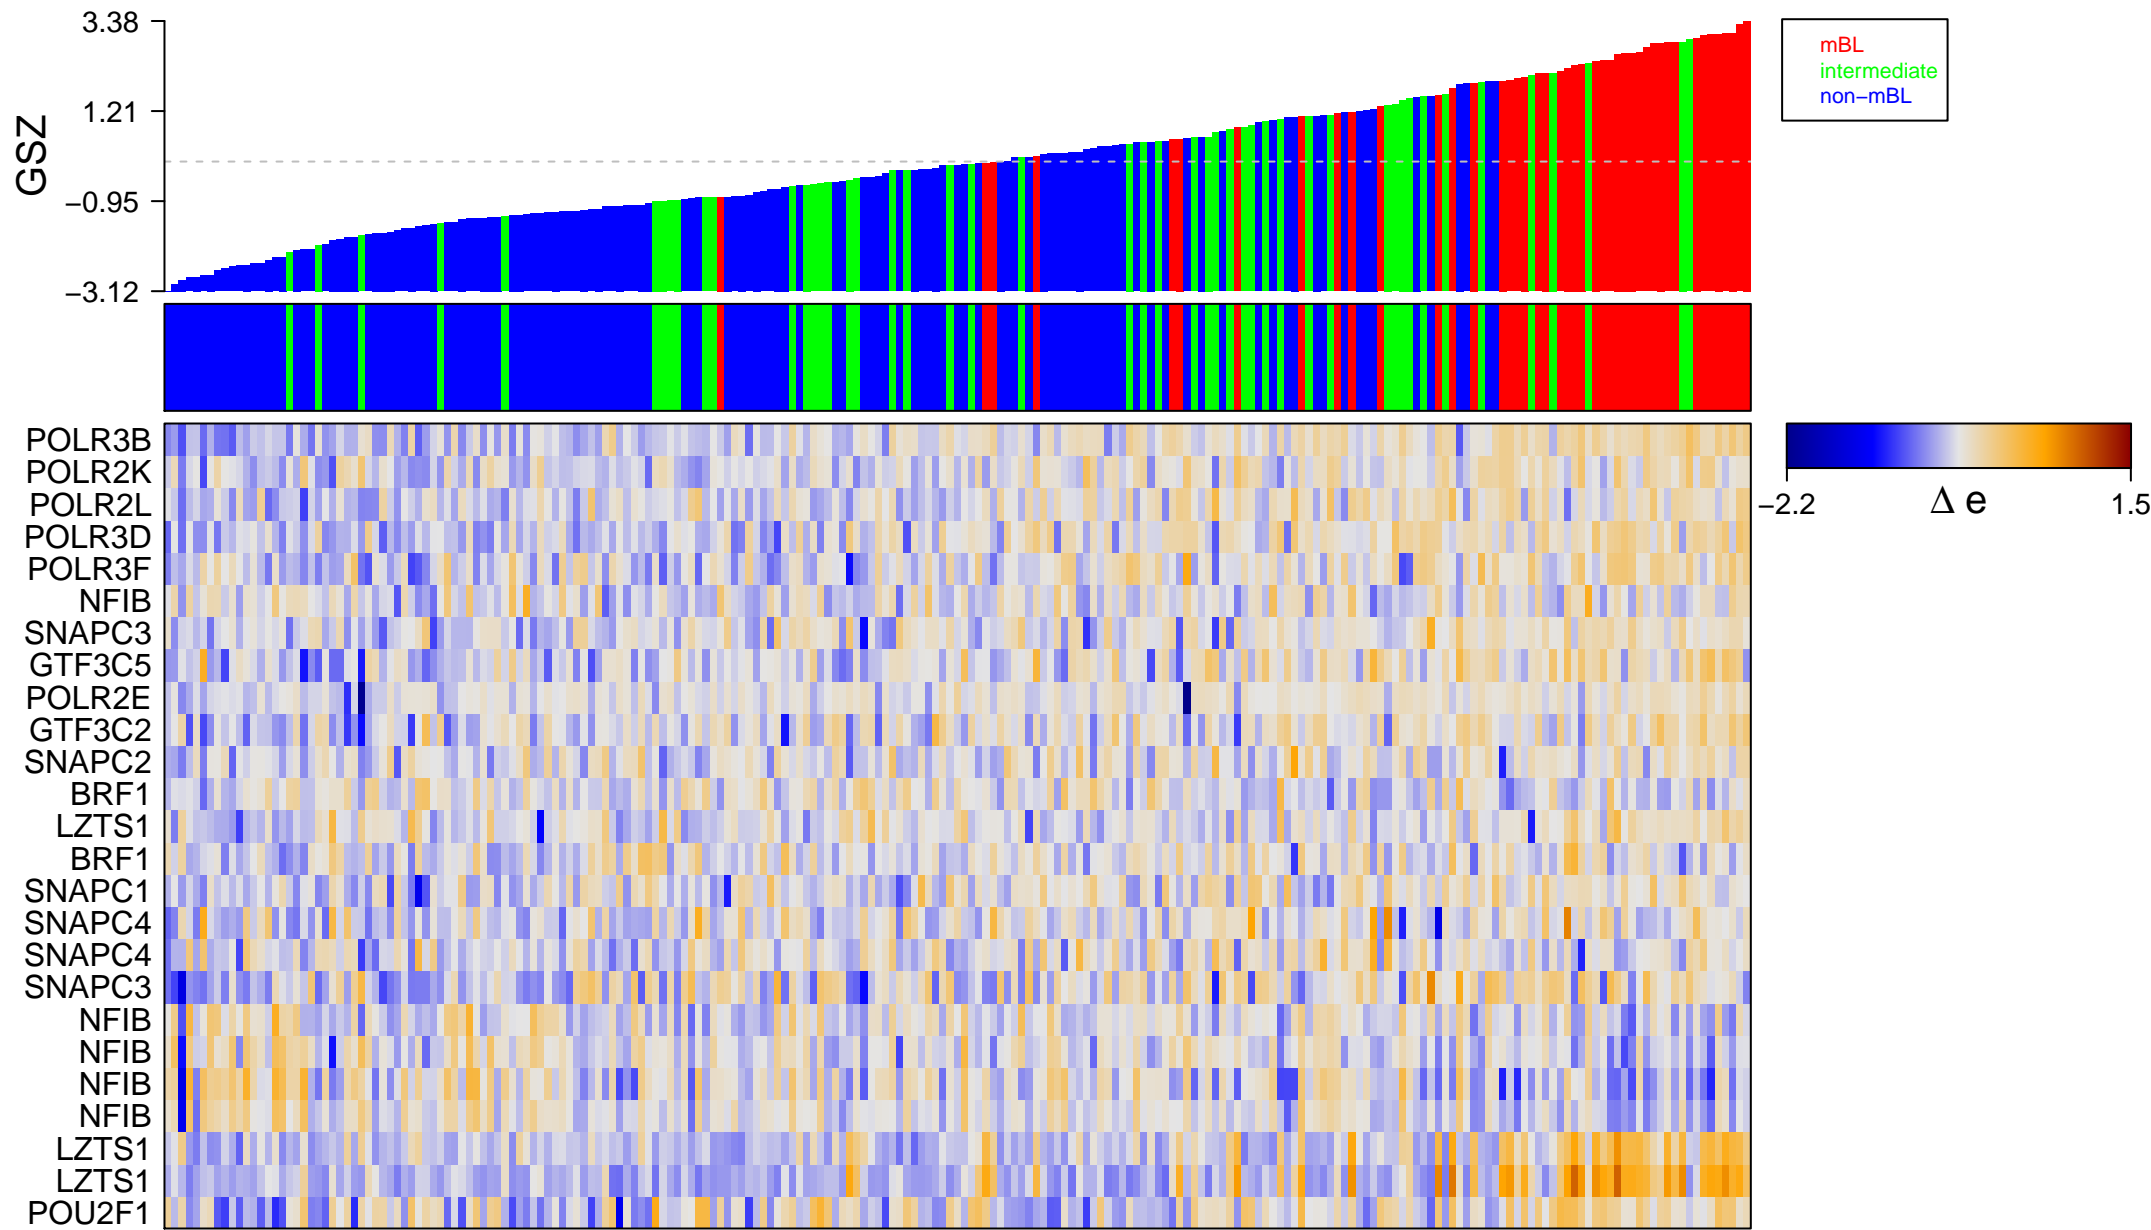

# REACTOME\_RNA\_POL\_III\_TRANSCRIPTION

■ on  
■ -  
□ off