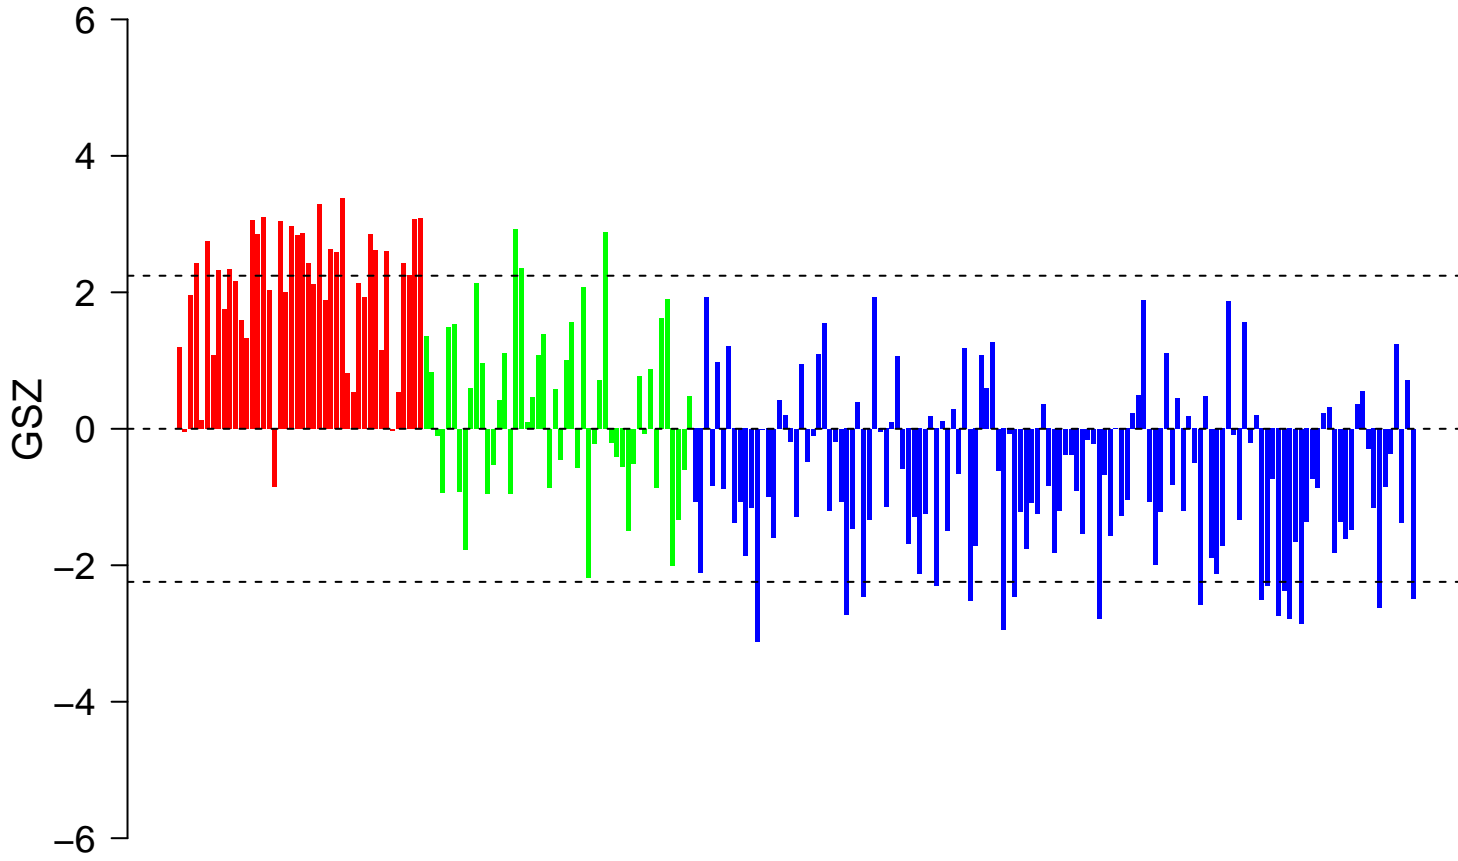

# REACTOME\_RNA\_POL\_III\_TRANSCRIPTION

■ on  
■ -  
□ off