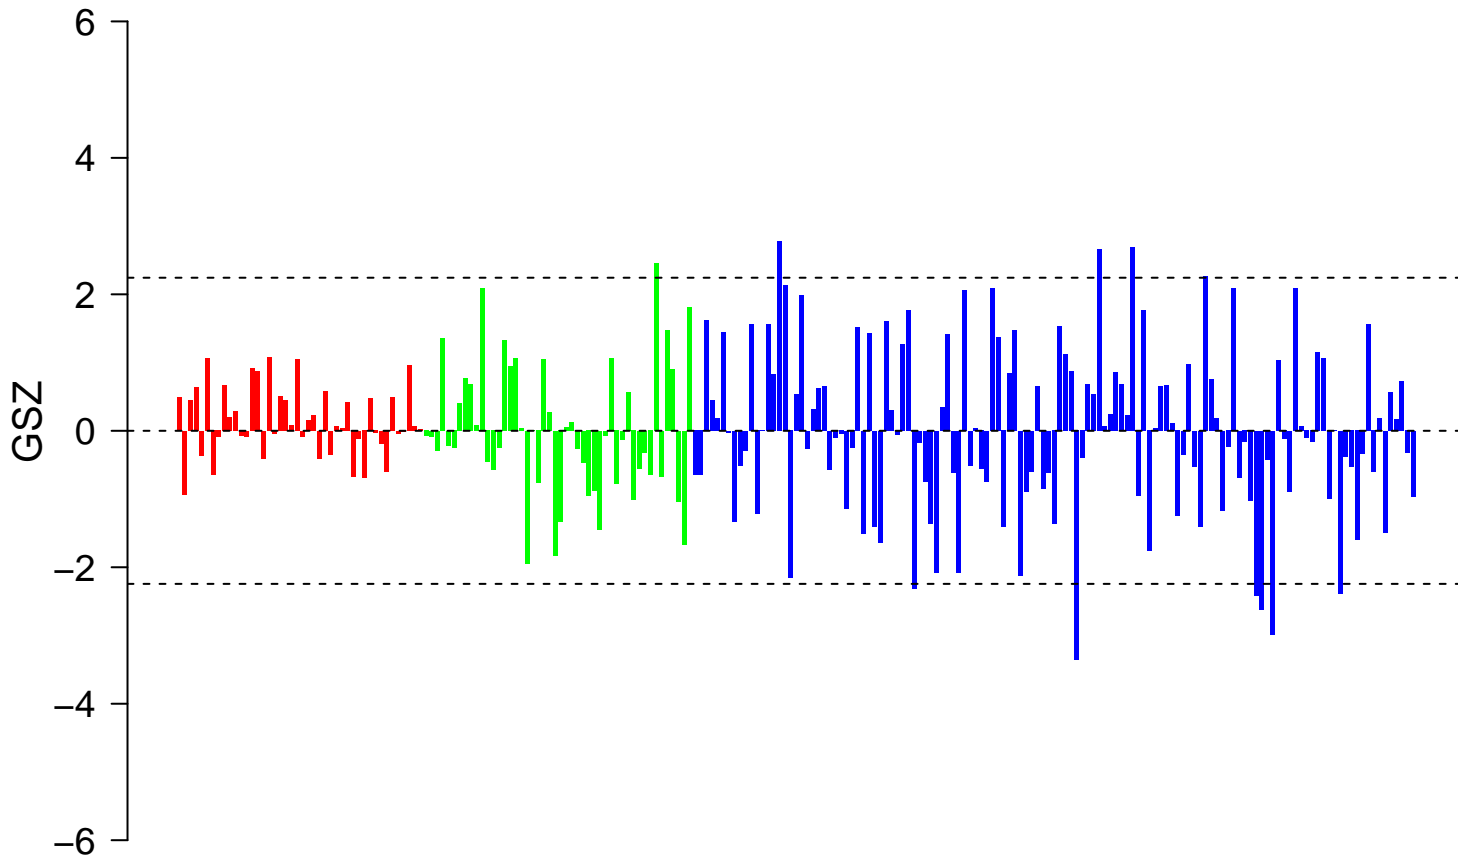

REACTOME_REGULATION_OF_THE_FANCONI_ANEMIA_PATHWAY

REACTOME_REGULATION_OF_THE_FANCONI_ANEMIA_PATHWAY

■ on
■ -
□ off

REACTOME_REGULATION_OF_THE_FANCONI_ANEMIA_PATHWAY