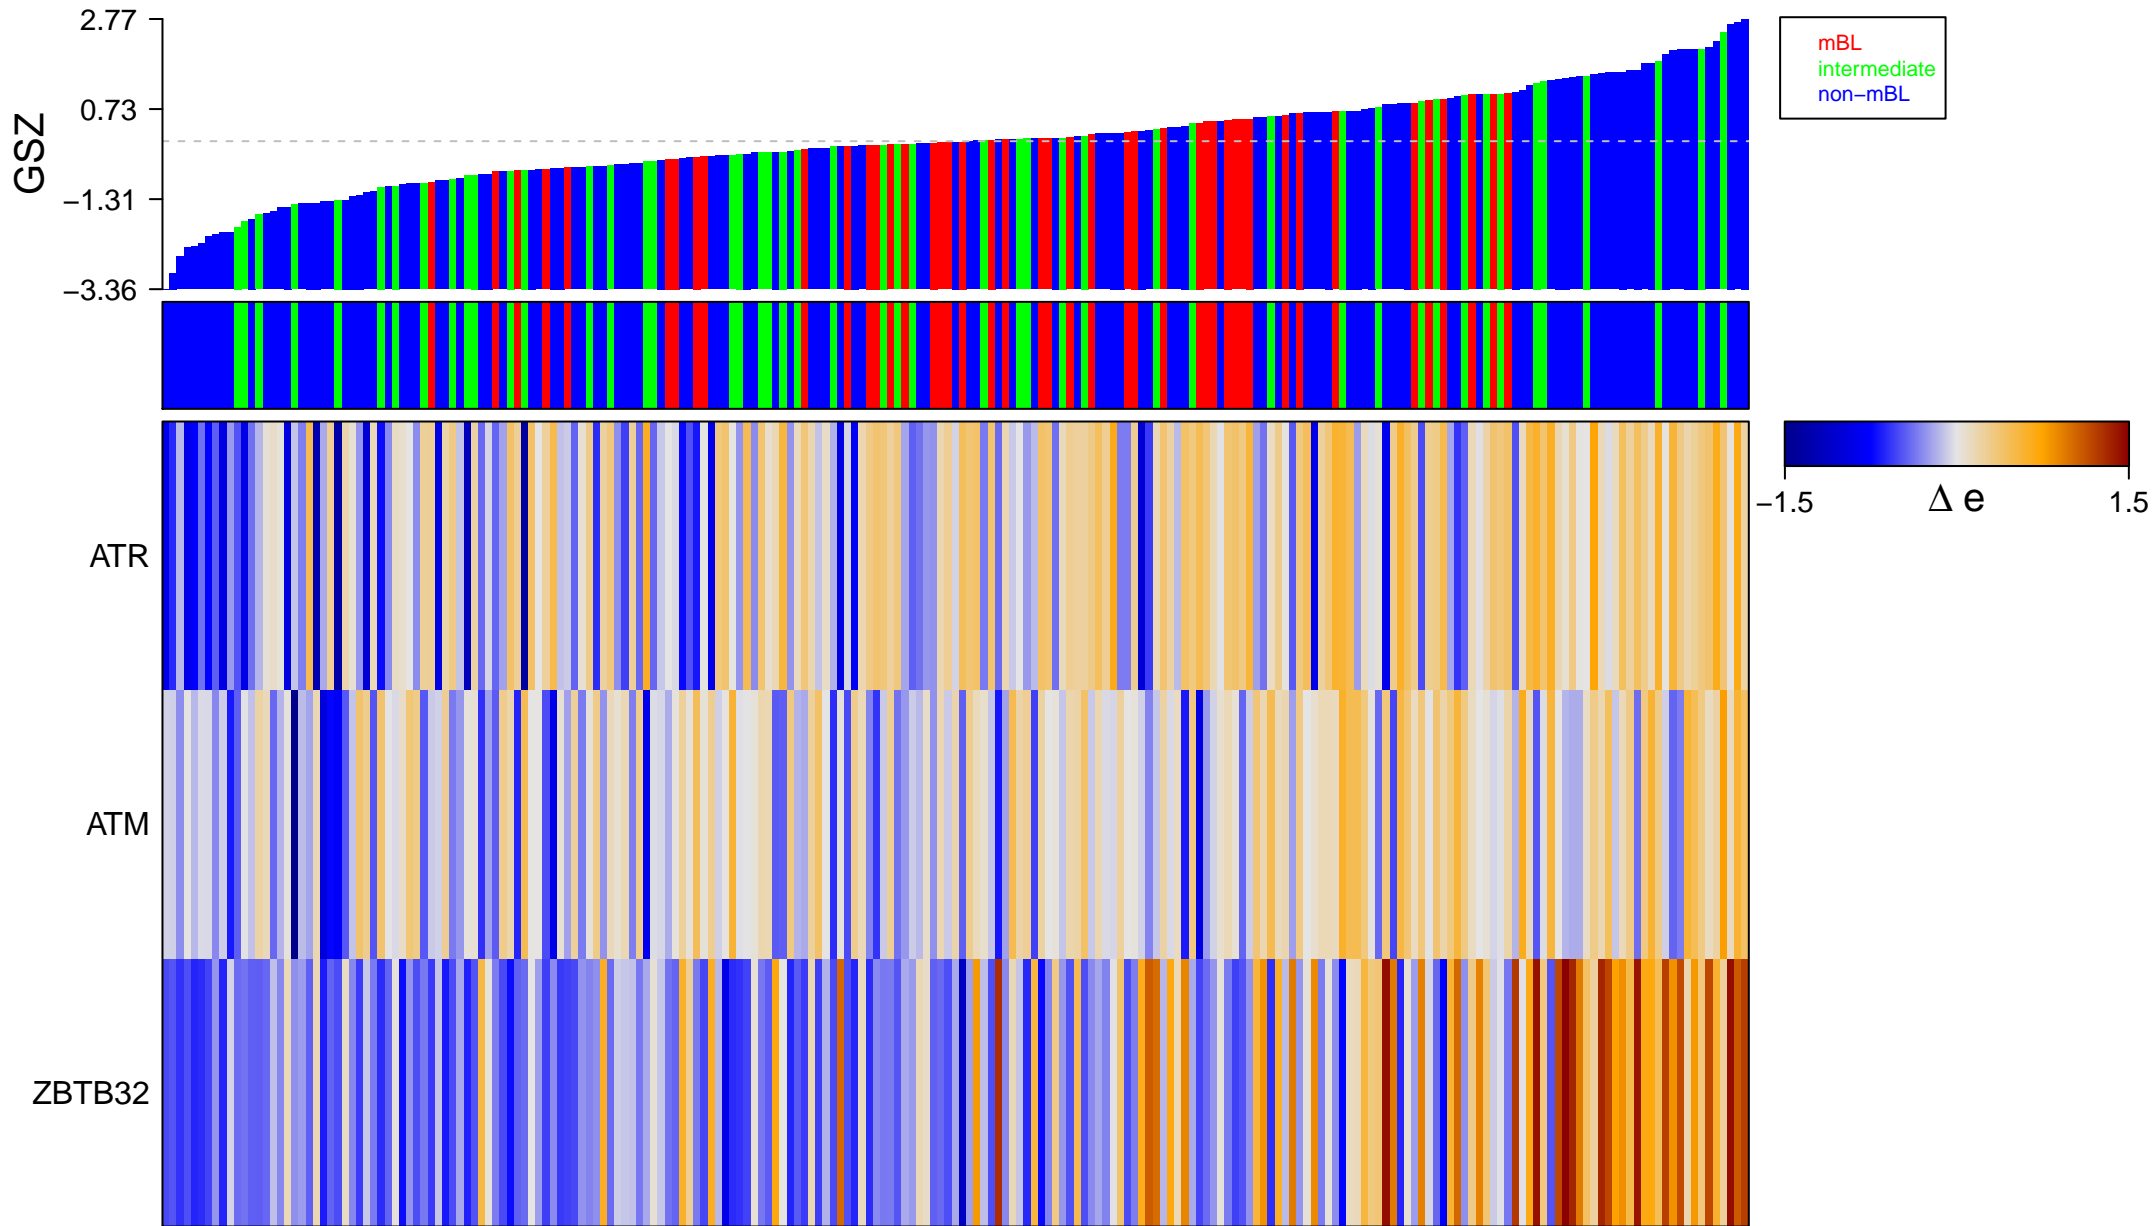

REACTOME_REGULATION_OF_THE_FANCONI_ANEMIA_PATHWAY

REACTOME_REGULATION_OF_THE_FANCONI_ANEMIA_PATHWAY

■ on
■ -
□ off

REACTOME_REGULATION_OF_THE_FANCONI_ANEMIA_PATHWAY