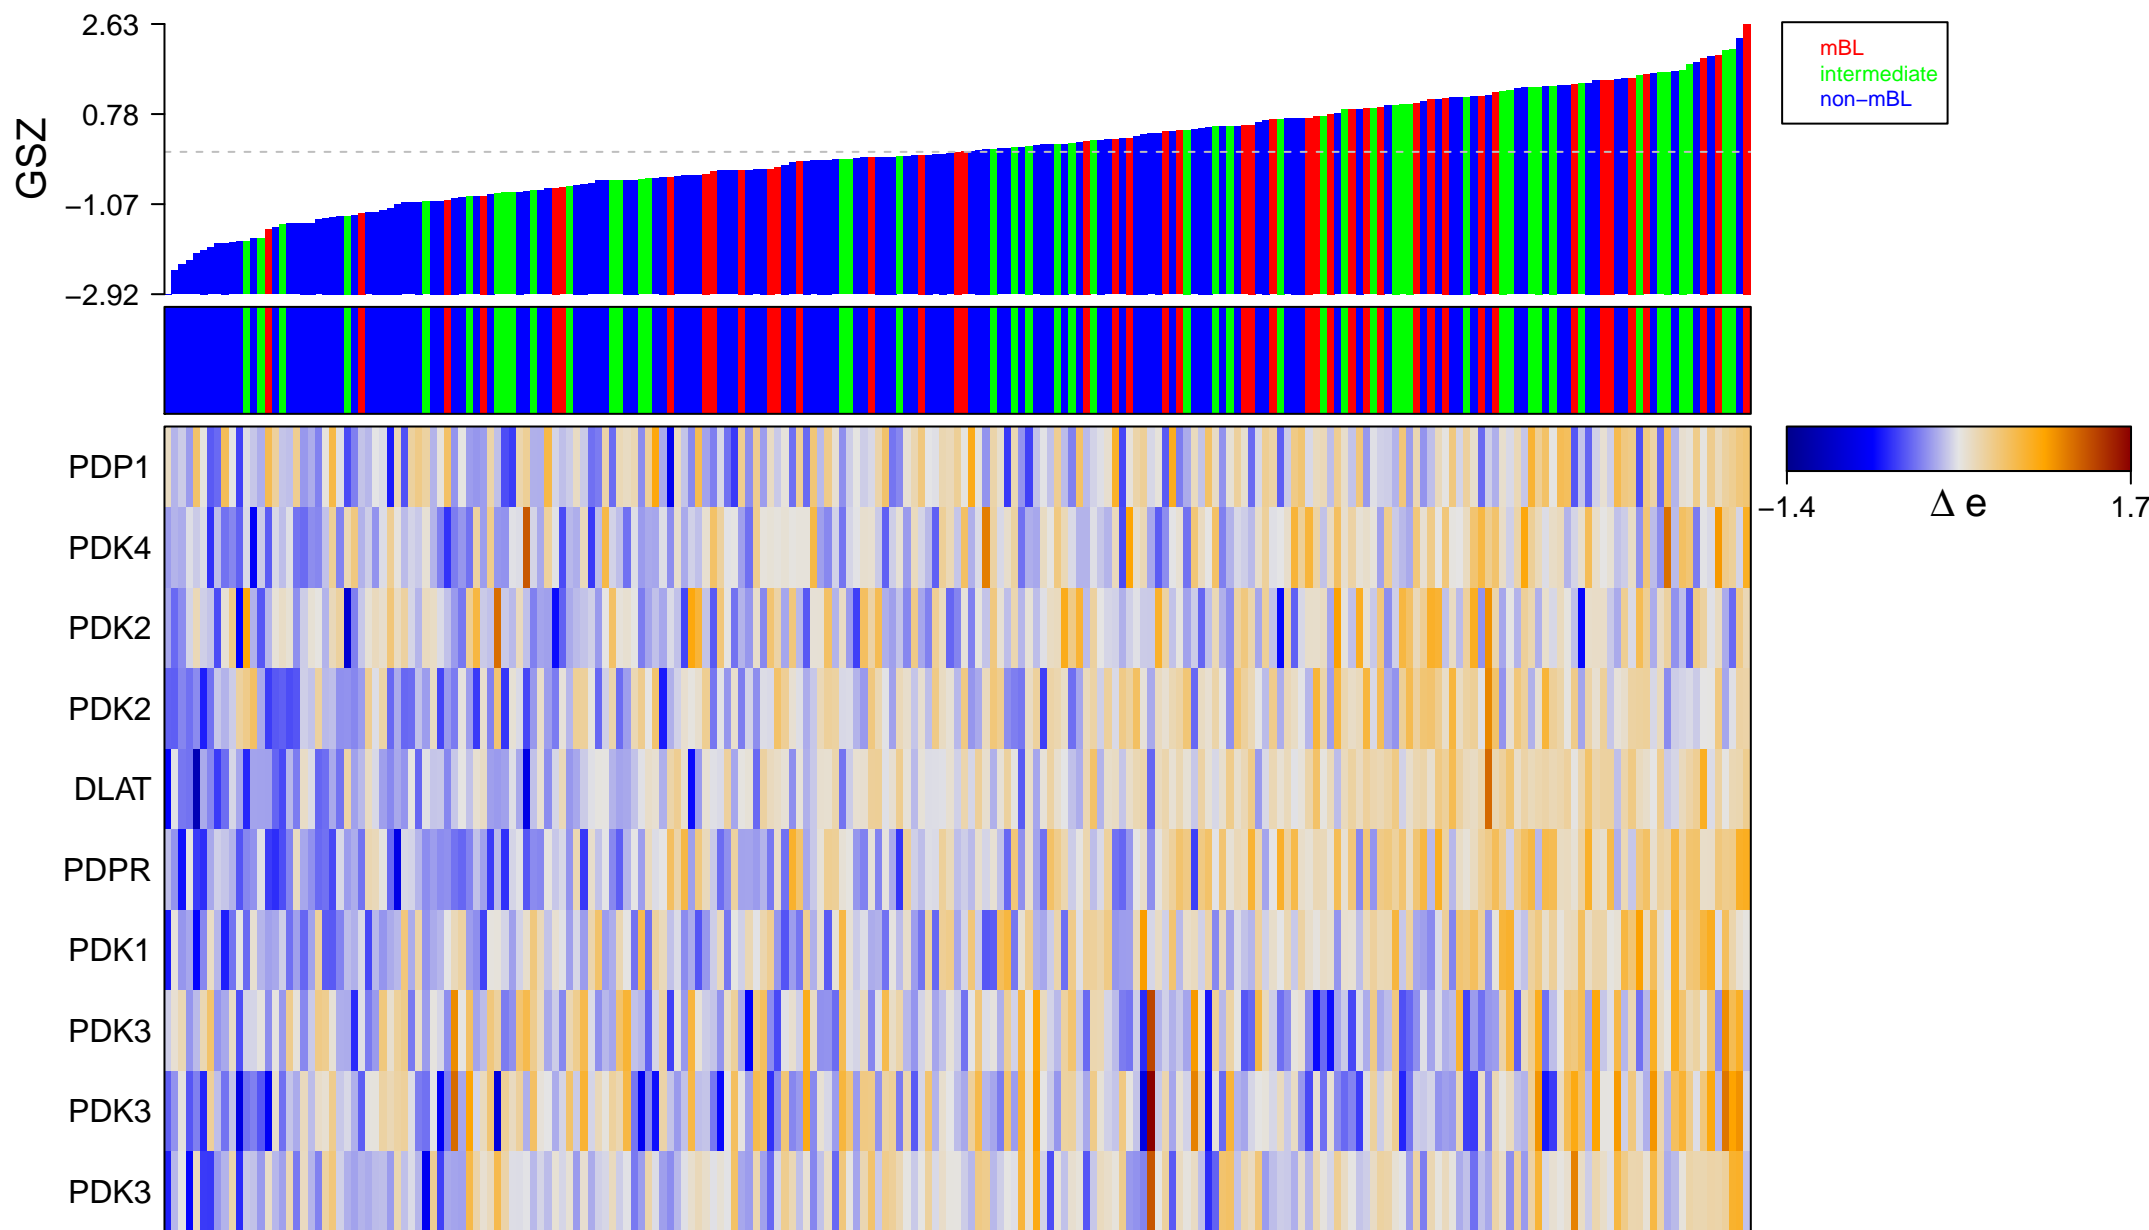

REACTOME_REGULATION_OF_PYRUVATE_DEHYDROGENASE_PDH_COMPLEX

CTOME_REGULATION_OF_PYRUVATE_DEHYDROGENASE_PDH_COMPLEX

■ on
■ -
□ off

REACTOME_REGULATION_OF_PYRUVATE_DEHYDROGENASE_PDH_COMPLEX