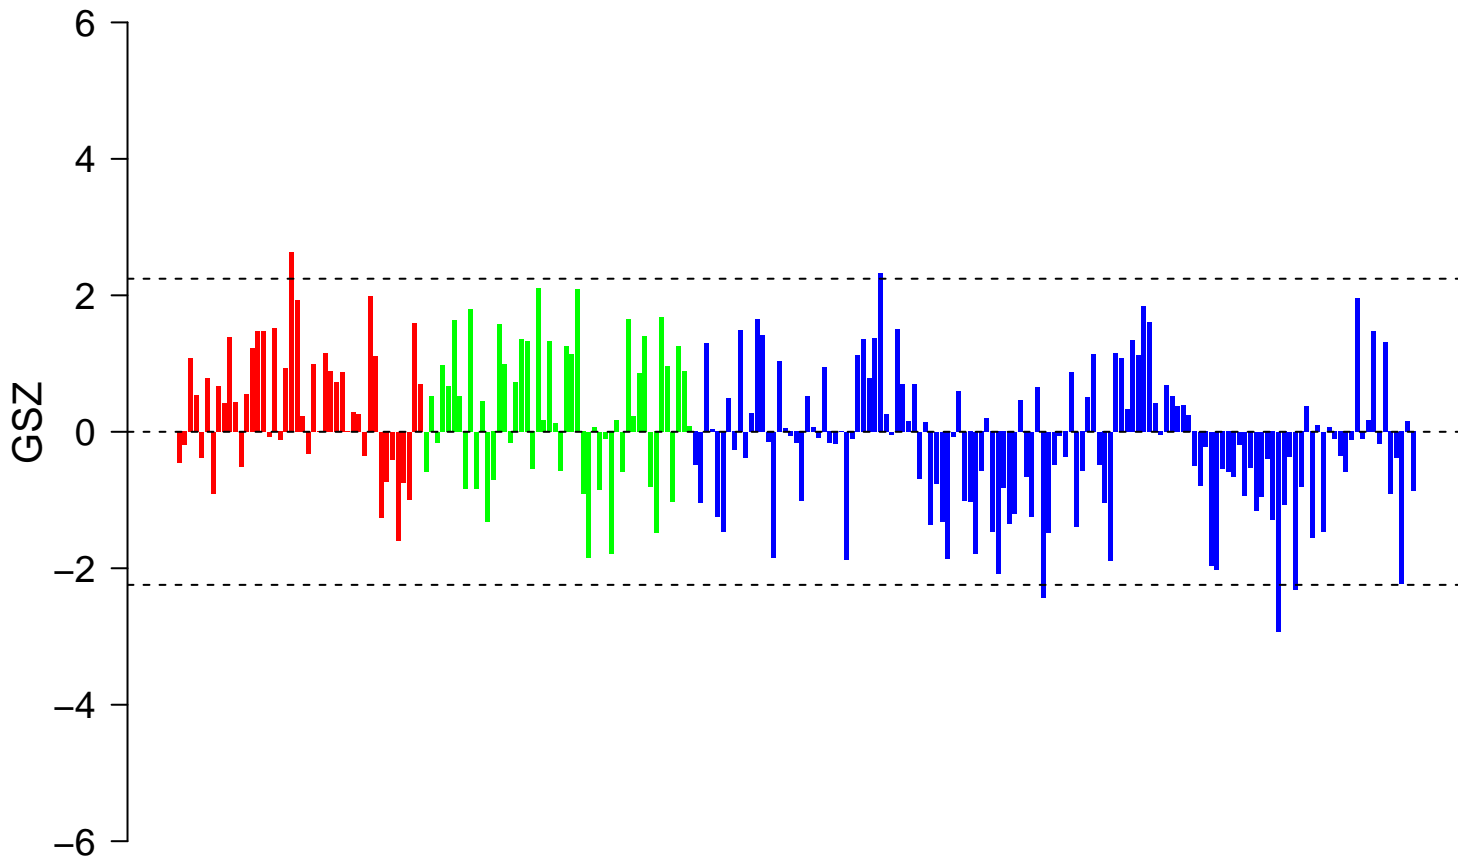

REACTOME_REGULATION_OF_PYRUVATE_DEHYDROGENASE_PDH_COMPLEX

CTOME_REGULATION_OF_PYRUVATE_DEHYDROGENASE_PDH_COMPLEX

■ on
■ -
□ off

REACTOME_REGULATION_OF_PYRUVATE_DEHYDROGENASE_PDH_COMPLEX