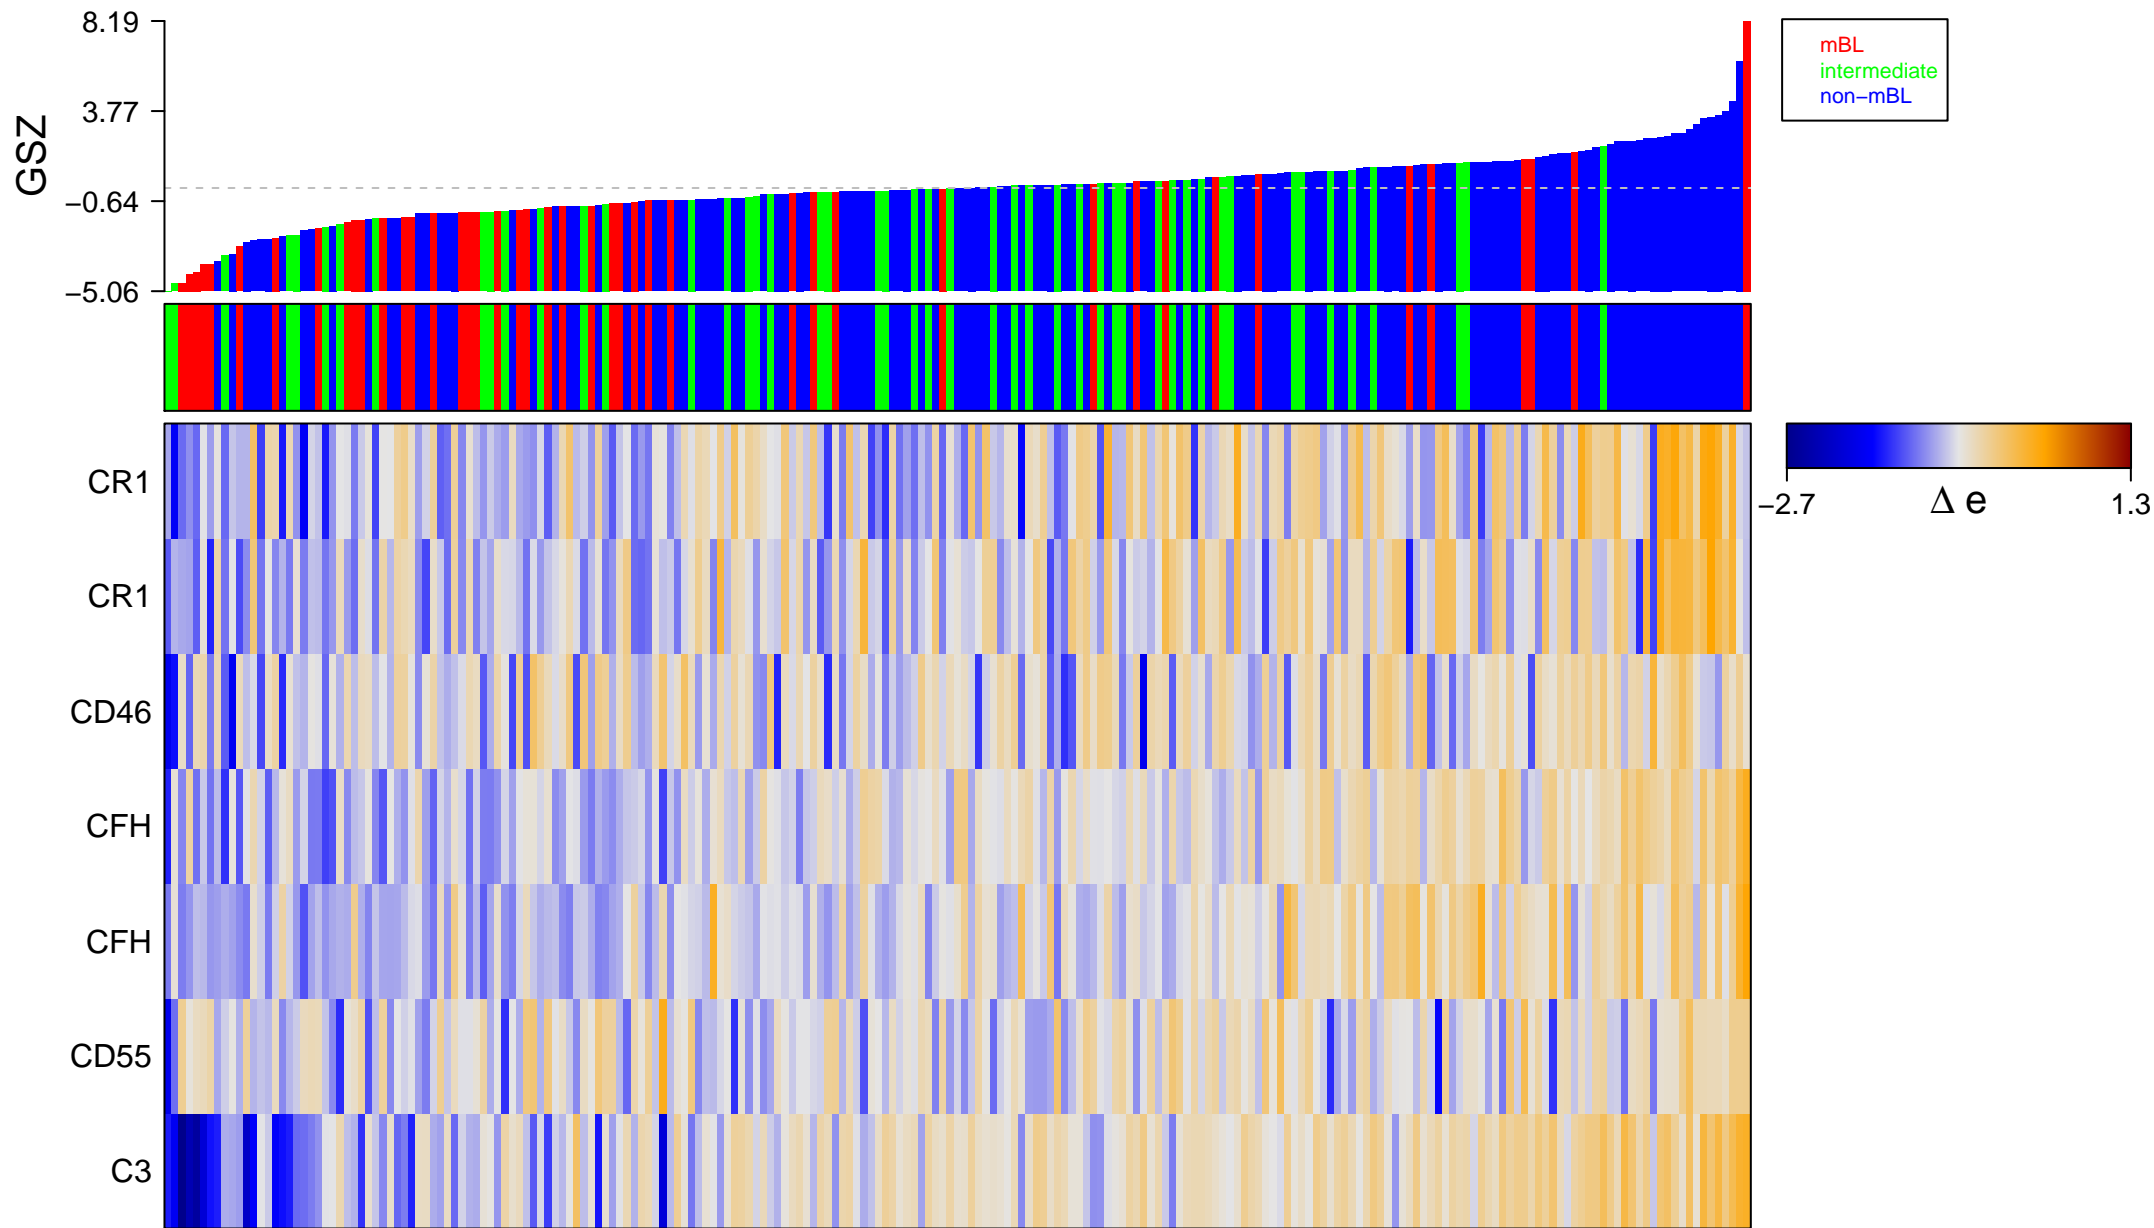

# REACTOME\_REGULATION\_OF\_COMPLEMENT\_CASCADE

# REACTOME\_REGULATION\_OF\_COMPLEMENT\_CASCADE

■ on  
■ -  
□ off