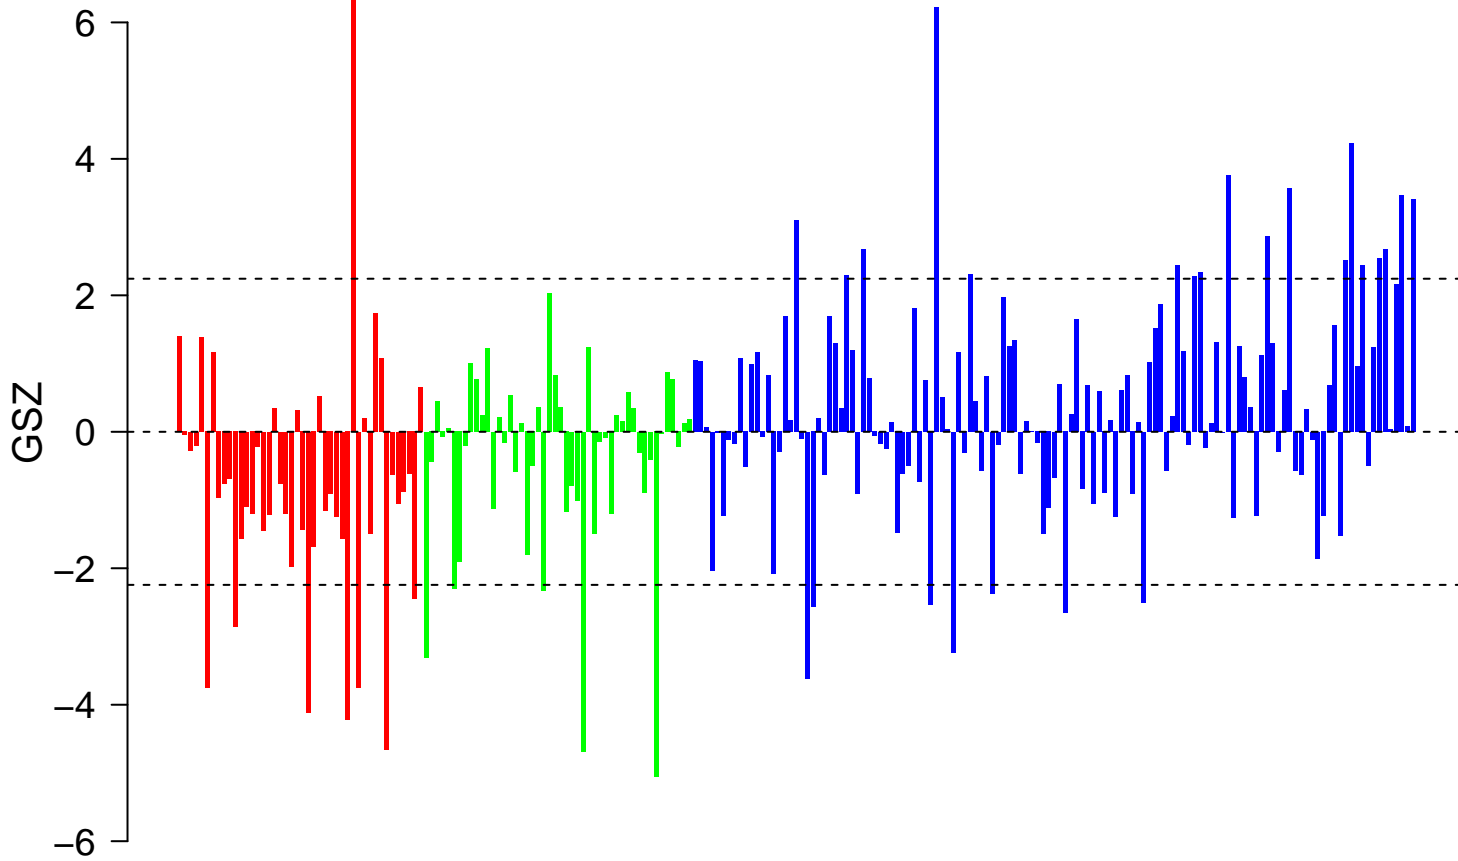

# REACTOME\_REGULATION\_OF\_COMPLEMENT\_CASCADE

# REACTOME\_REGULATION\_OF\_COMPLEMENT\_CASCADE

■ on  
■ -  
□ off