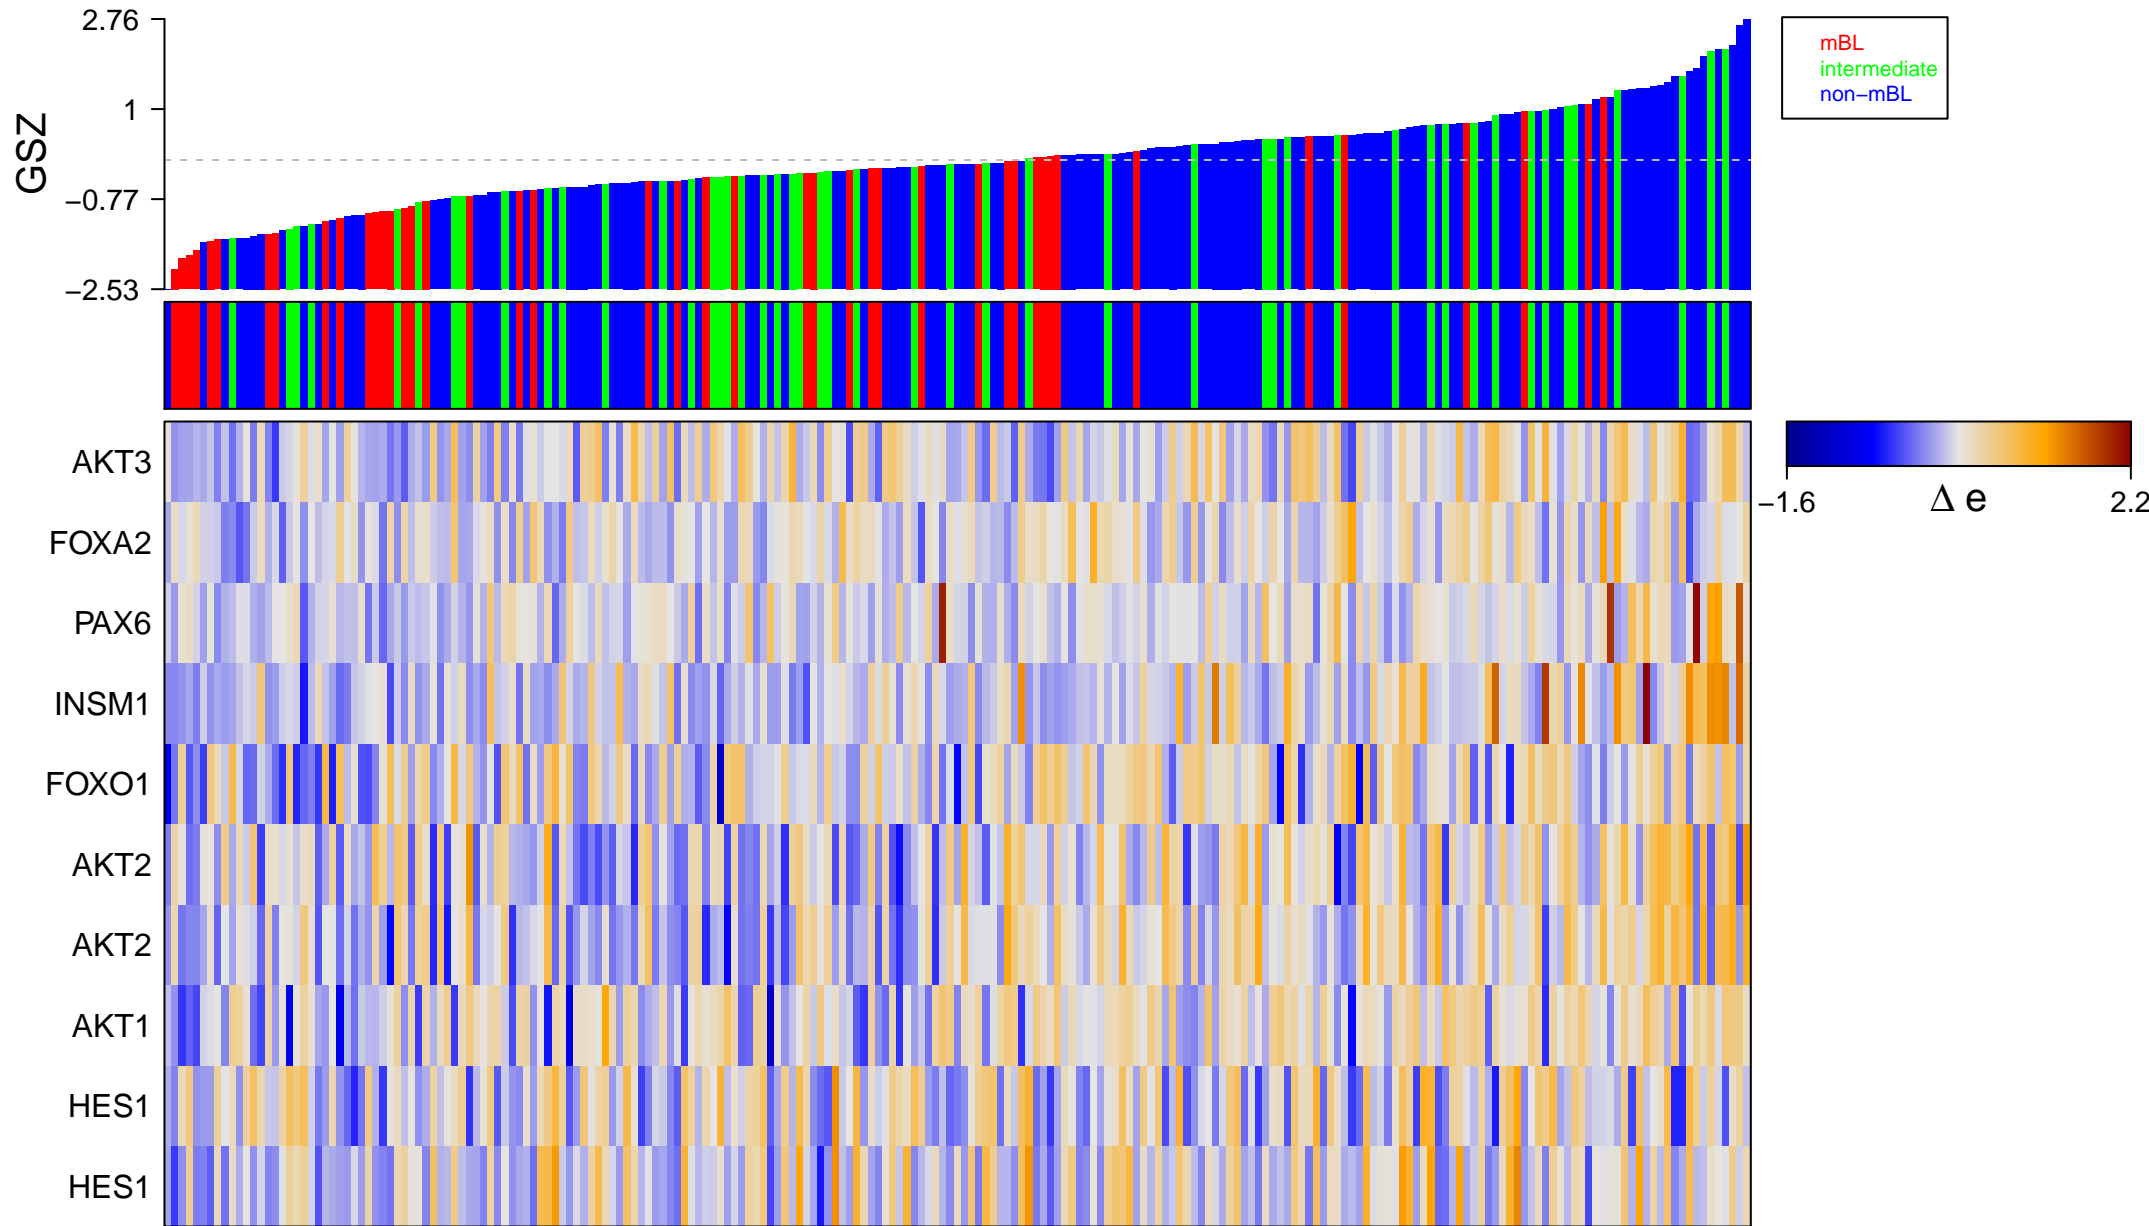

REACTOME_REGULATION_OF_BETA_CELL_DEVELOPMENT

REACTOME_REGULATION_OF_BETA_CELL_DEVELOPMENT

■ on
■ -
□ off

REACTOME_REGULATION_OF_BETA_CELL_DEVELOPMENT