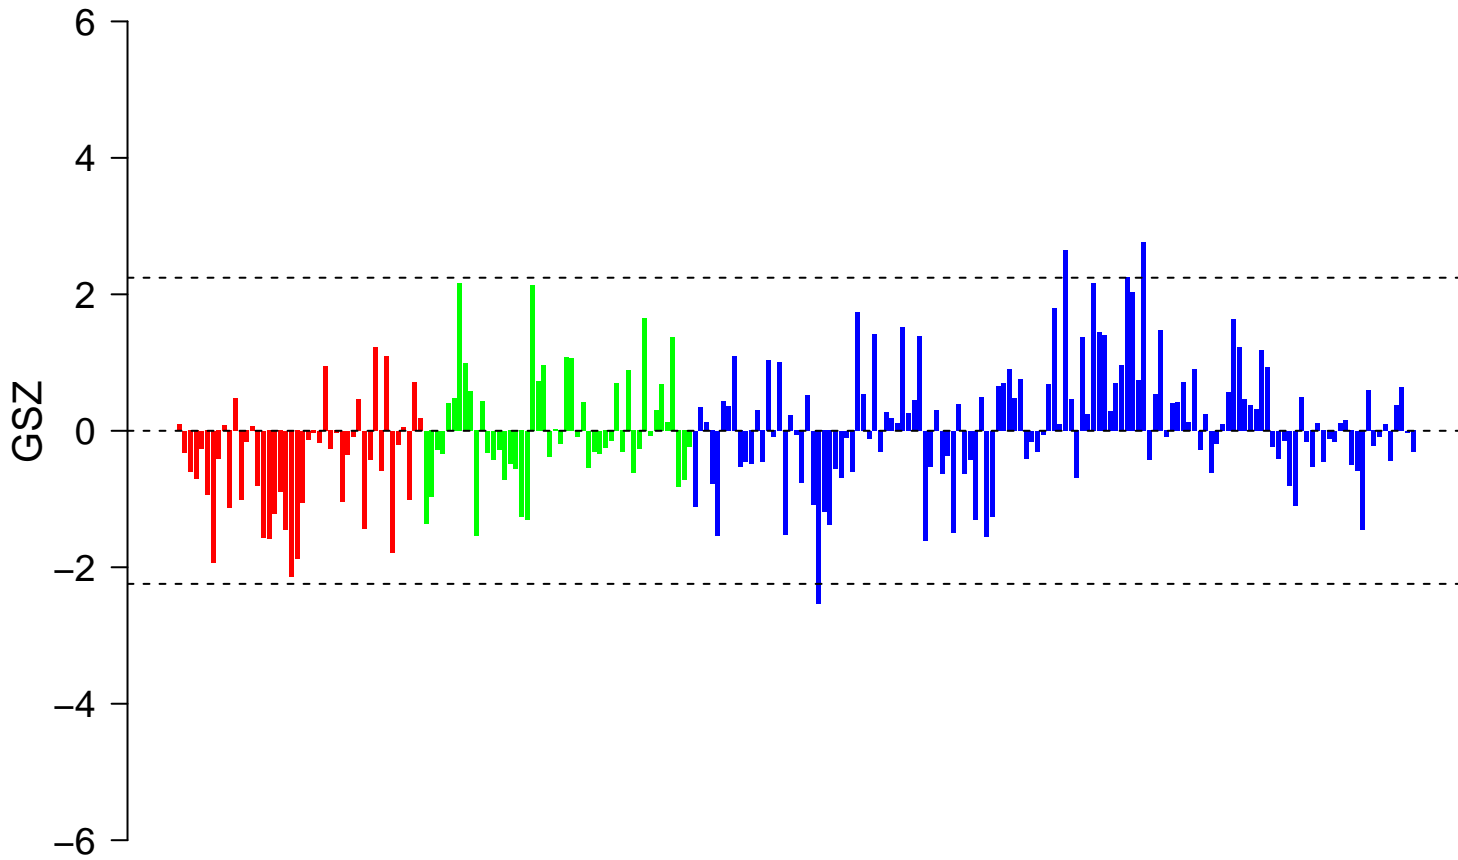

REACTOME_REGULATION_OF_BETA_CELL_DEVELOPMENT

REACTOME_REGULATION_OF_BETA_CELL_DEVELOPMENT

■ on
■ -
□ off

REACTOME_REGULATION_OF_BETA_CELL_DEVELOPMENT