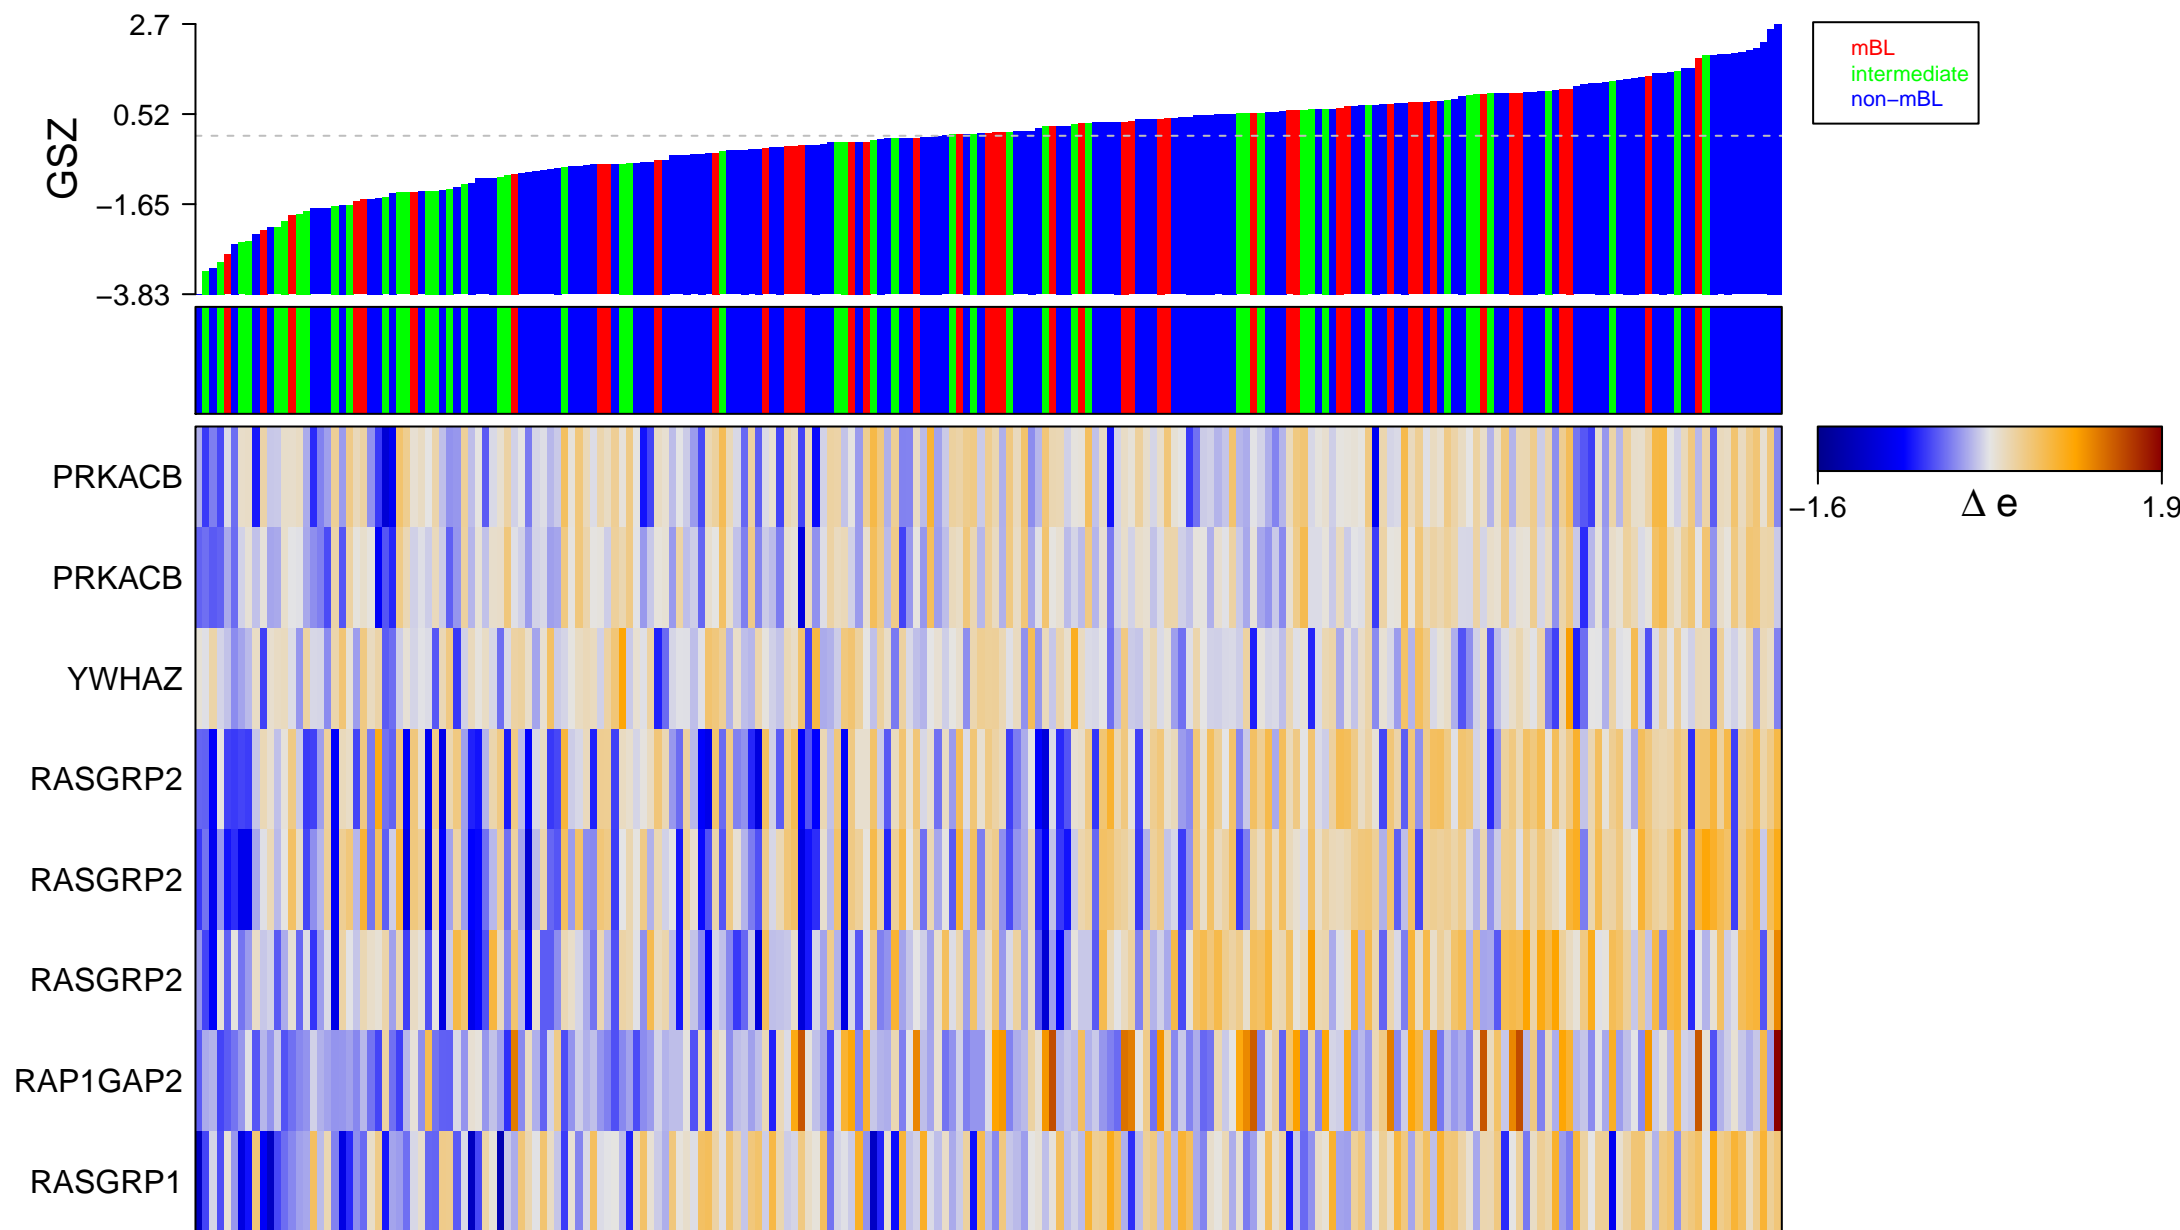

REACTOME_RAP1_SIGNALLING

REACTOME_RAP1_SIGNALLING

■ on
■ -
□ off

REACTOME_RAP1_SIGNALLING