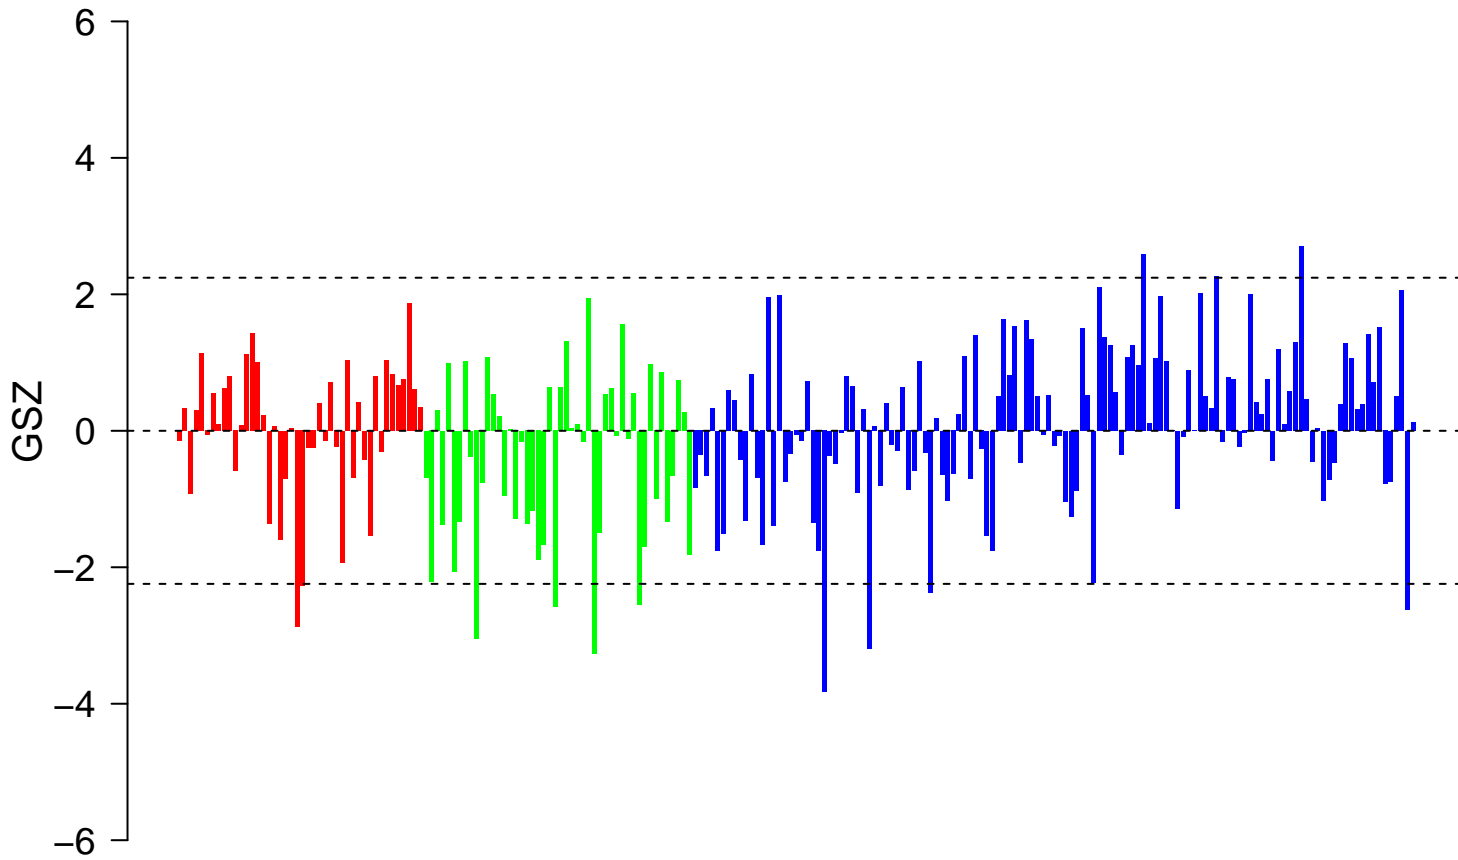

REACTOME_RAP1_SIGNALLING

REACTOME_RAP1_SIGNALLING

■ on
■ -
□ off

REACTOME_RAP1_SIGNALLING