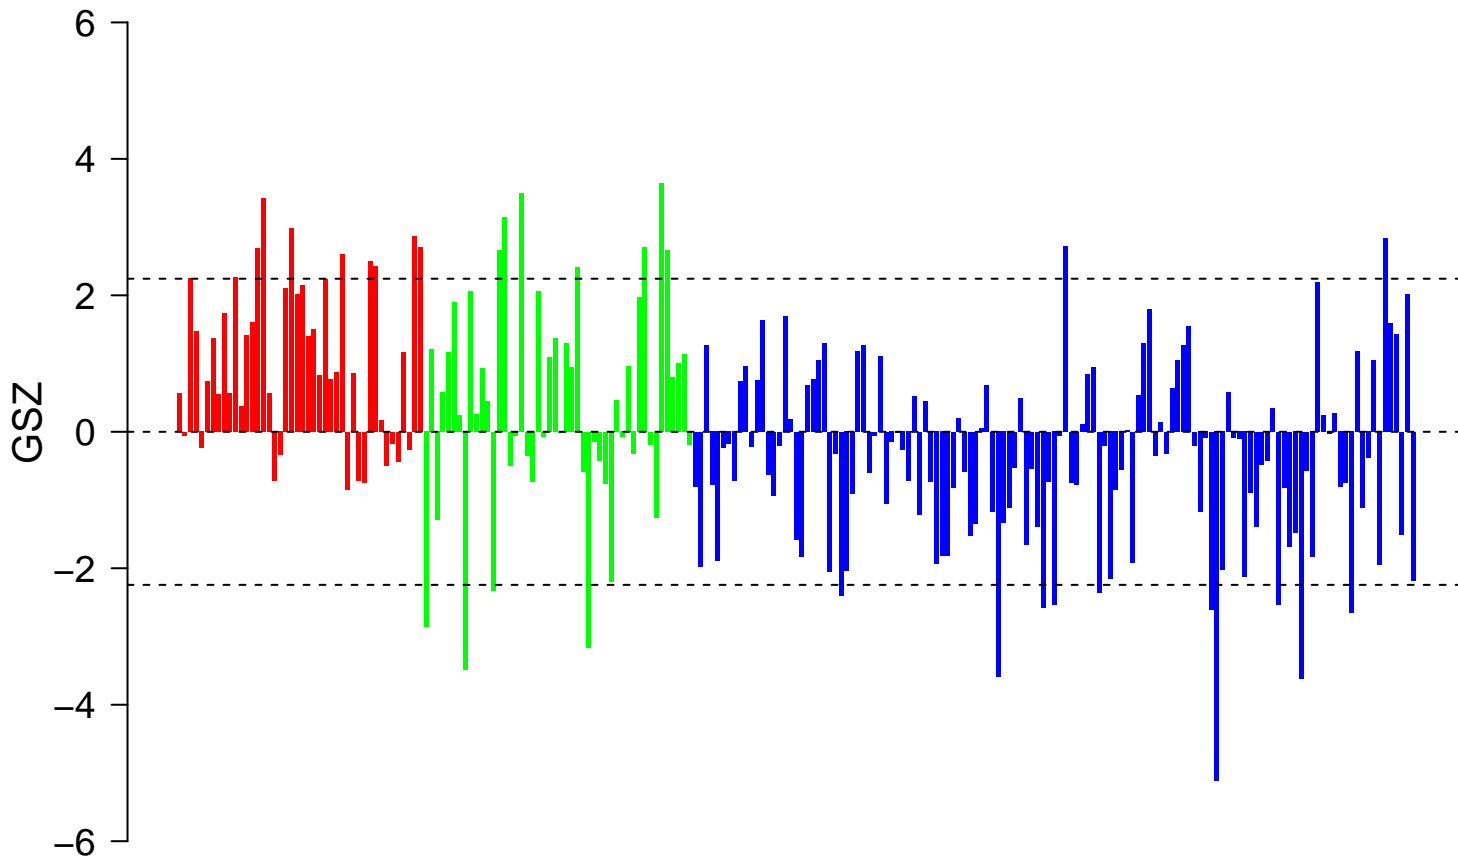

REACTOME_PYRUVATE_METABOLISM_AND_CITRIC_ACID_TCA_CYCLE

REACTOME_PYRUVATE_METABOLISM_AND_CITRIC_ACID_TCA_CYCLE

■ on
■ -
□ off

REACTOME_PYRUVATE_METABOLISM_AND_CITRIC_ACID_TCA_CYCLE