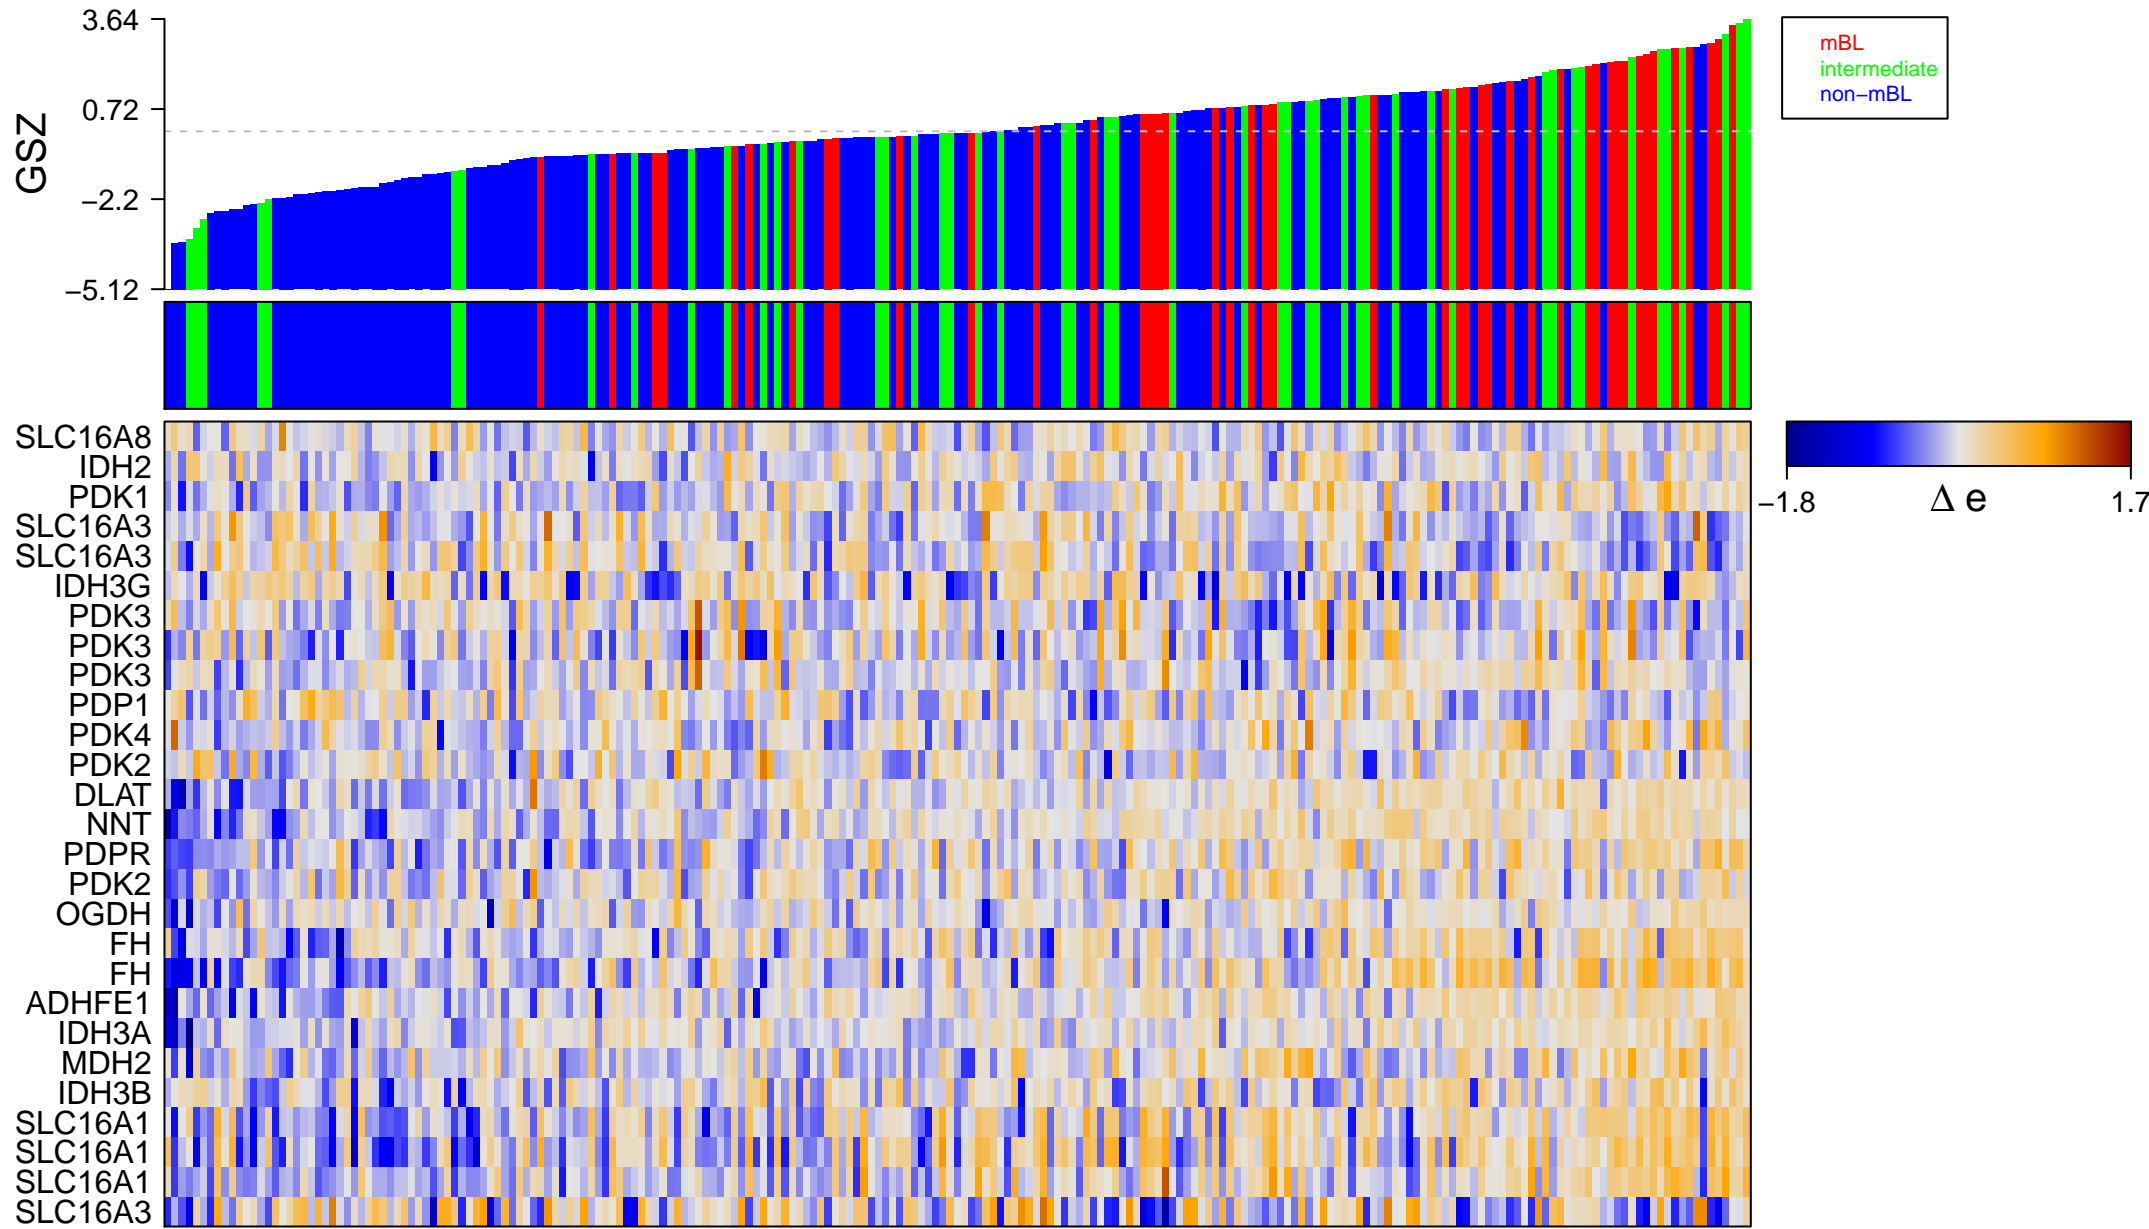

REACTOME_PYRUVATE_METABOLISM_AND_CITRIC_ACID_TCA_CYCLE

REACTOME_PYRUVATE_METABOLISM_AND_CITRIC_ACID_TCA_CYCLE

■ on
■ -
□ off

REACTOME_PYRUVATE_METABOLISM_AND_CITRIC_ACID_TCA_CYCLE