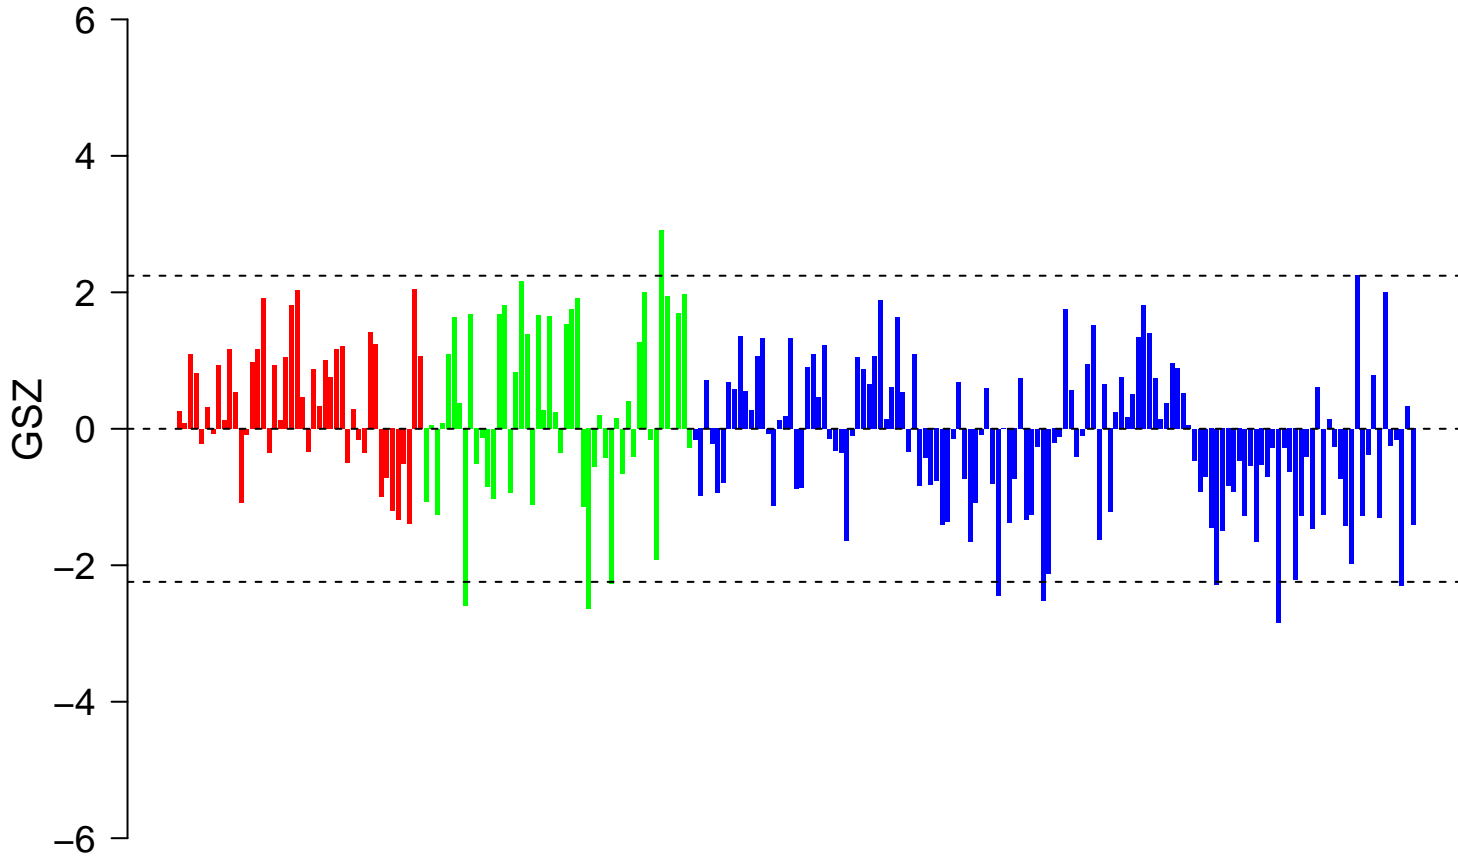

REACTOME_PYRUVATE_METABOLISM

REACTOME_PYRUVATE_METABOLISM

■ on
■ -
□ off

REACTOME_PYRUVATE_METABOLISM