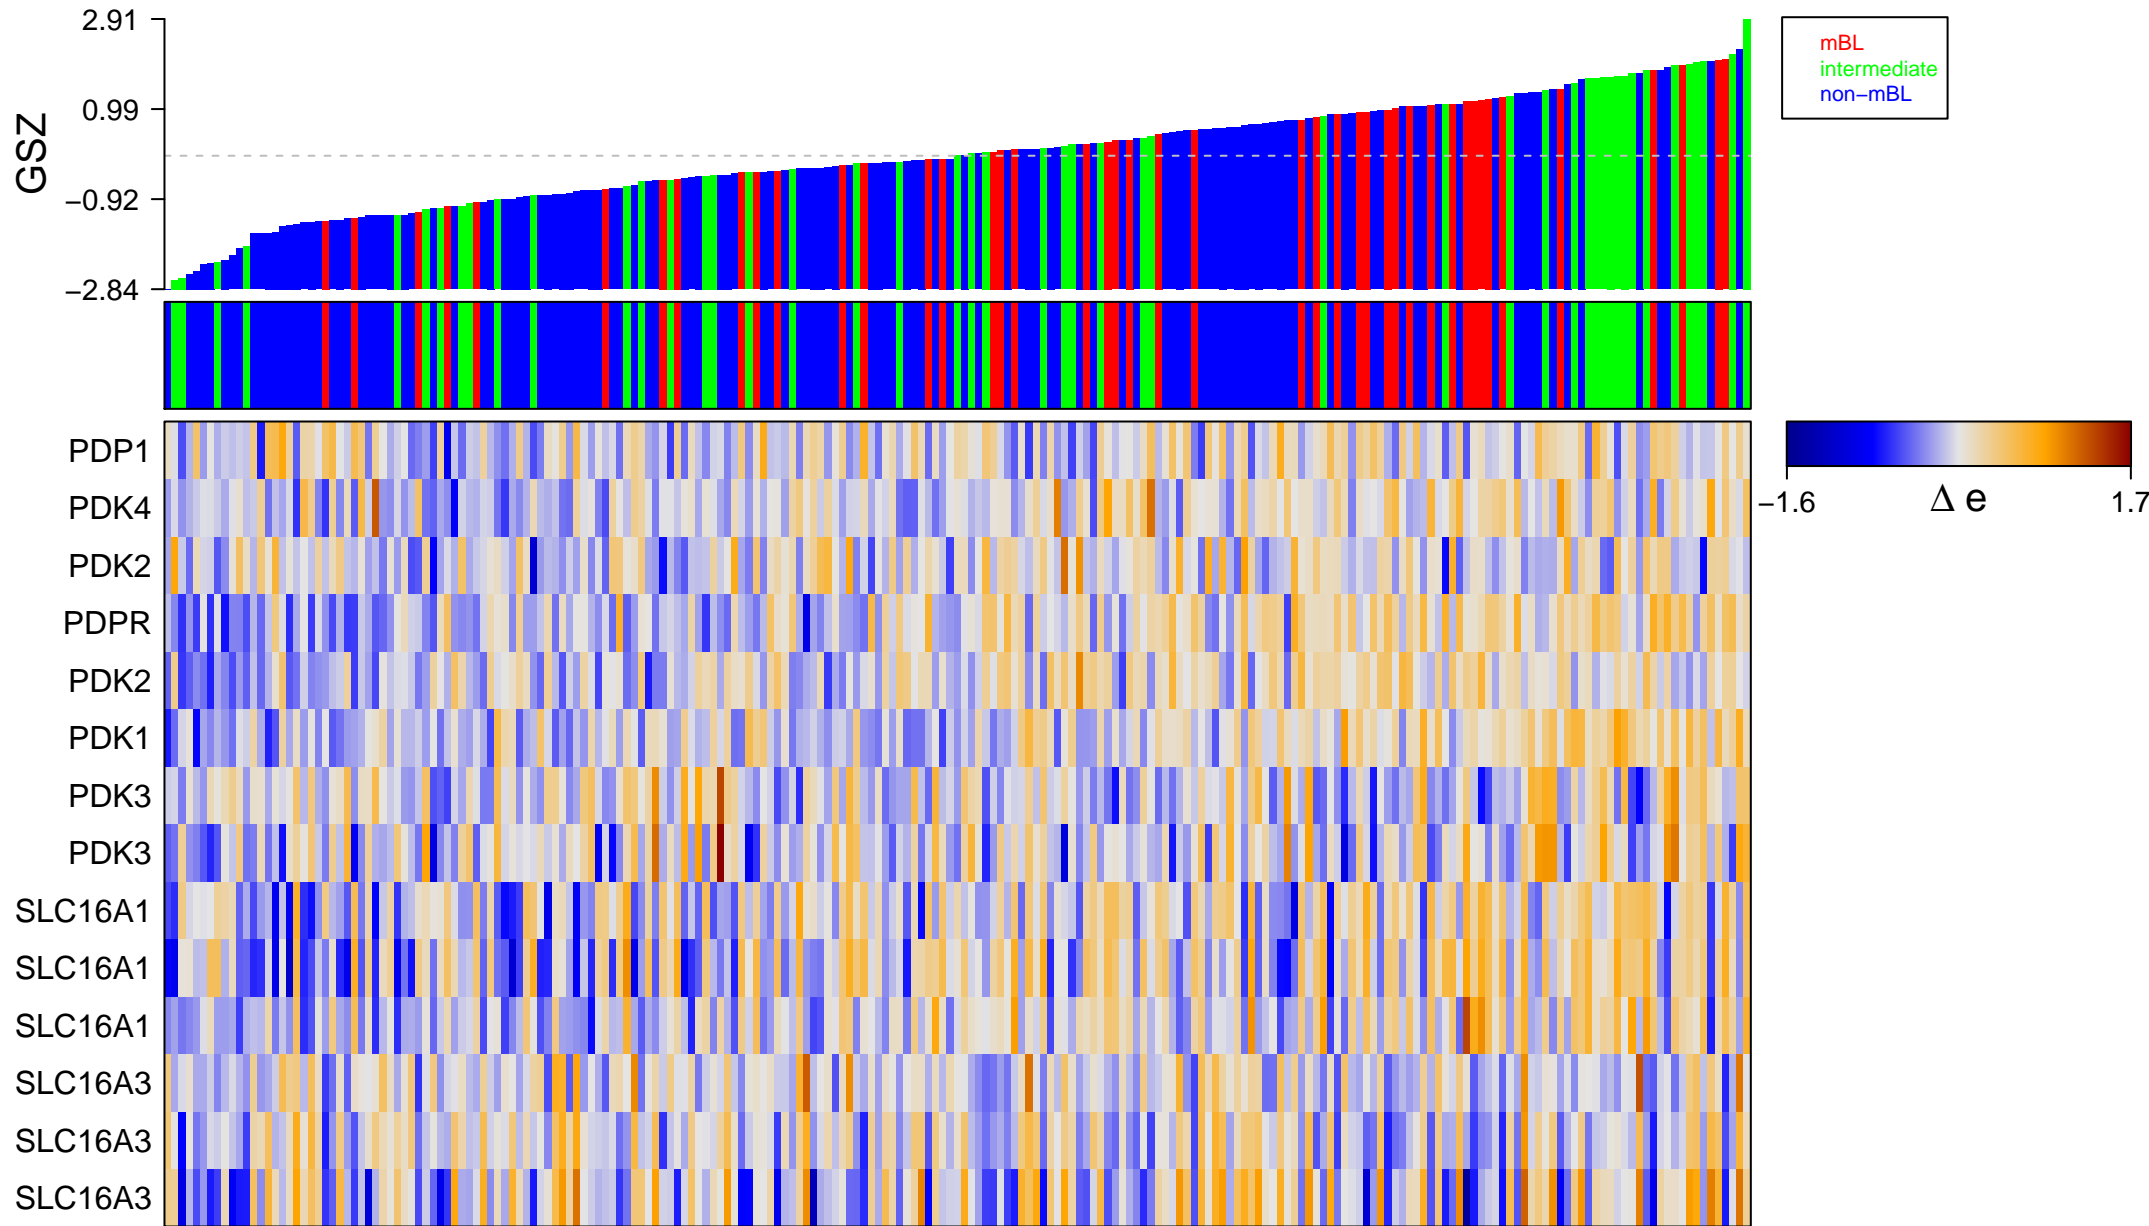

REACTOME_PYRUVATE_METABOLISM

REACTOME_PYRUVATE_METABOLISM

■ on
■ -
□ off

REACTOME_PYRUVATE_METABOLISM