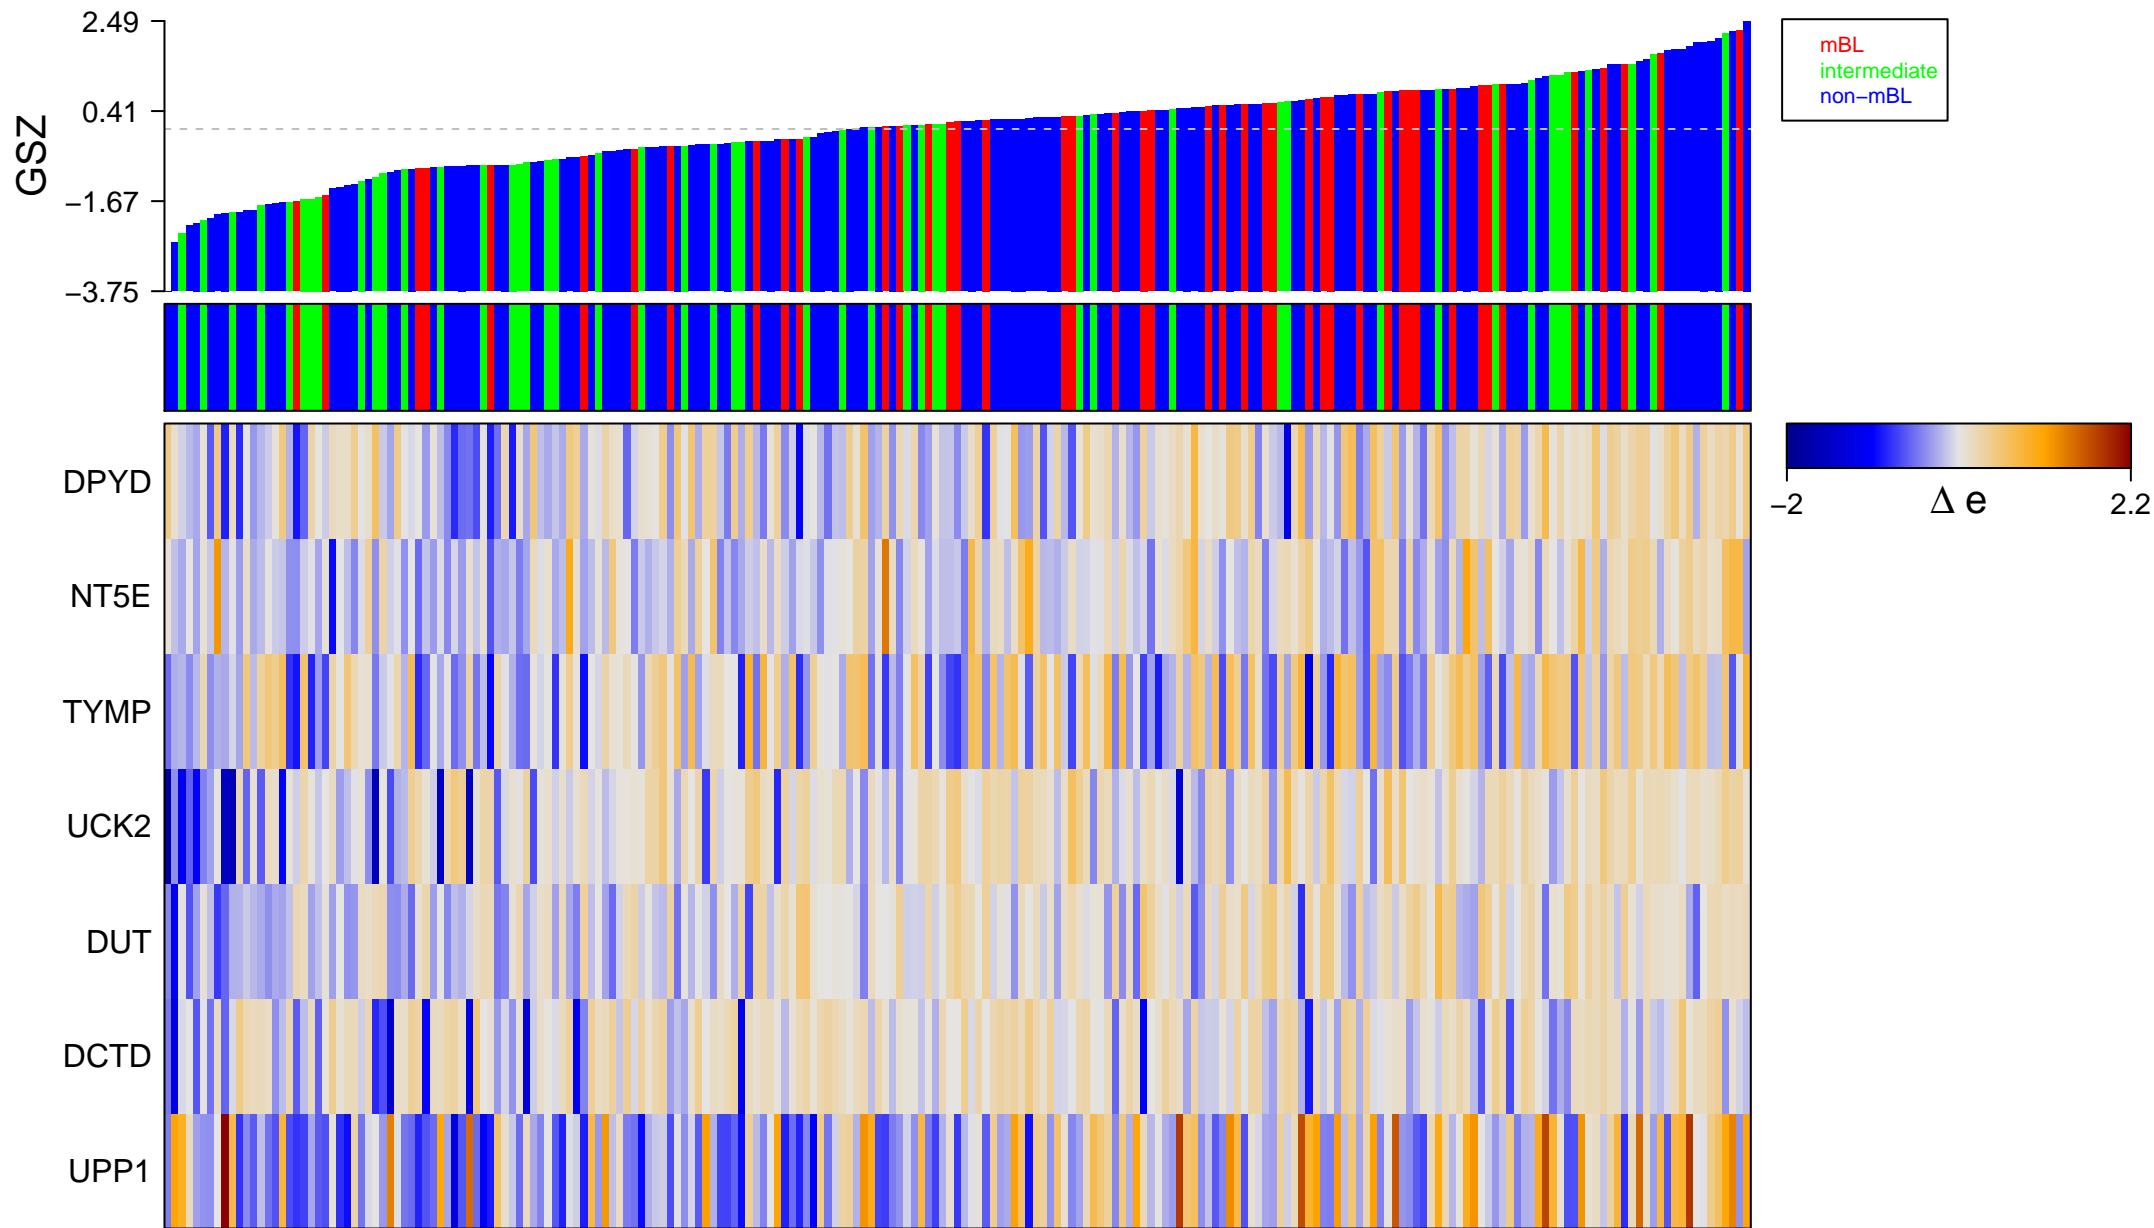

REACTOME_PYRIMIDINE_METABOLISM

REACTOME_PYRIMIDINE_METABOLISM

■ on
■ -
□ off

REACTOME_PYRIMIDINE_METABOLISM