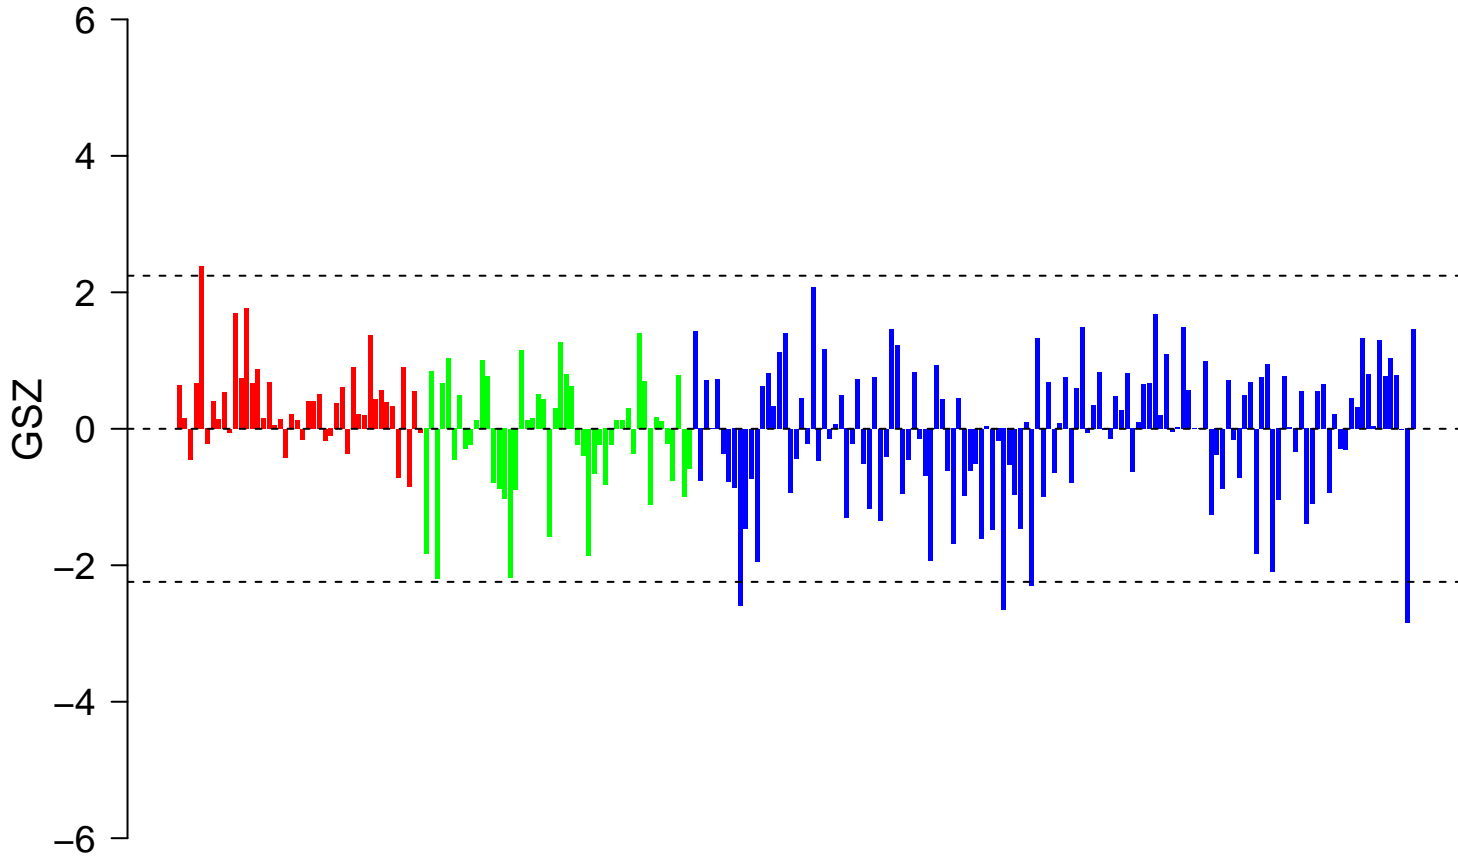

REACTOME_PURINE_CATABOLISM

REACTOME_PURINE_CATABOLISM

■ on
■ -
□ off

REACTOME_PURINE_CATABOLISM