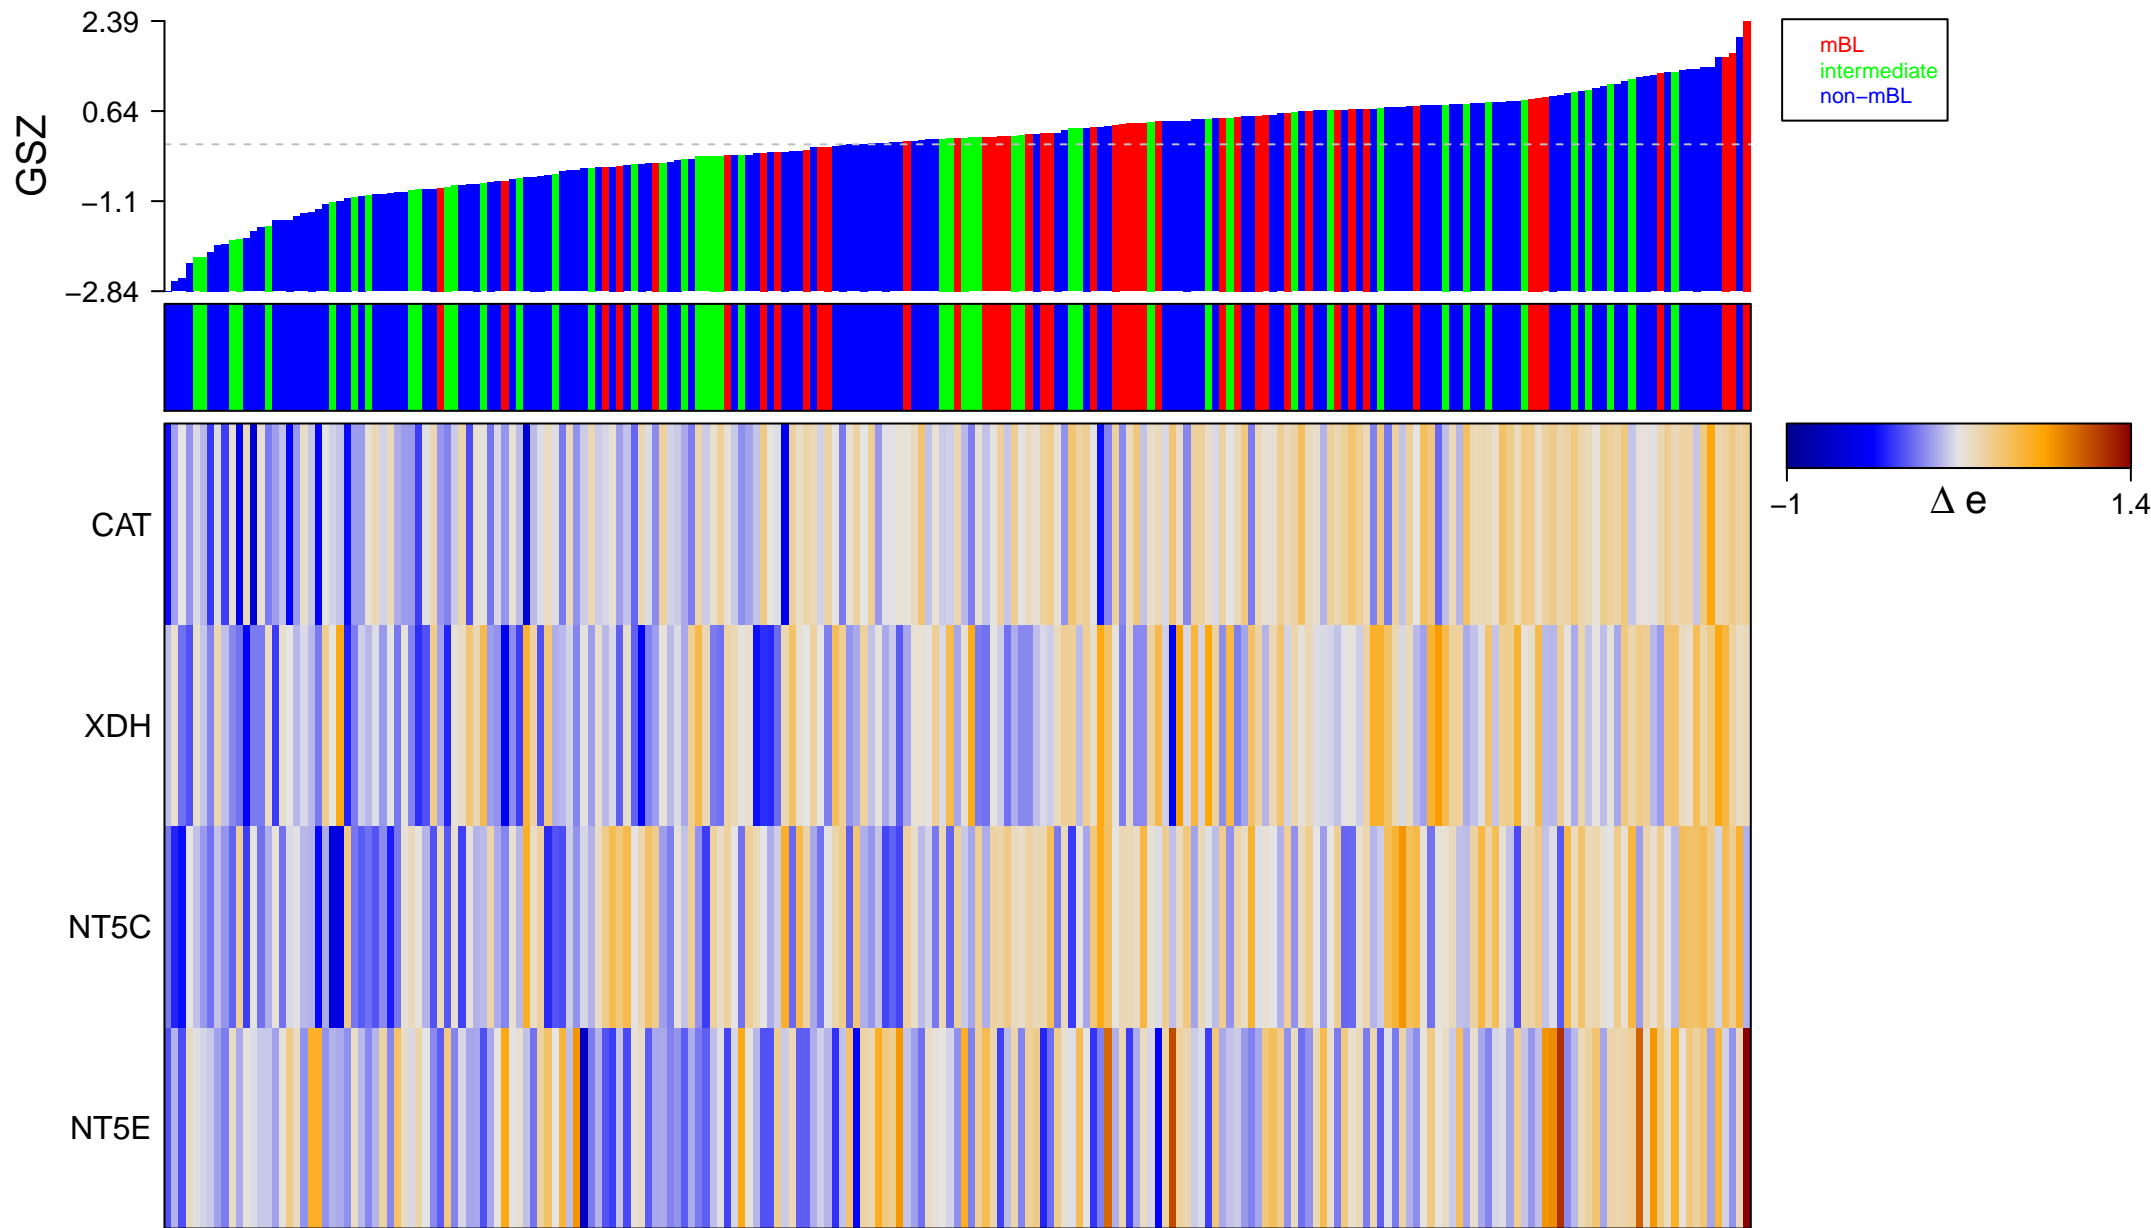

REACTOME_PURINE_CATABOLISM

REACTOME_PURINE_CATABOLISM

■ on
■ -
□ off

REACTOME_PURINE_CATABOLISM