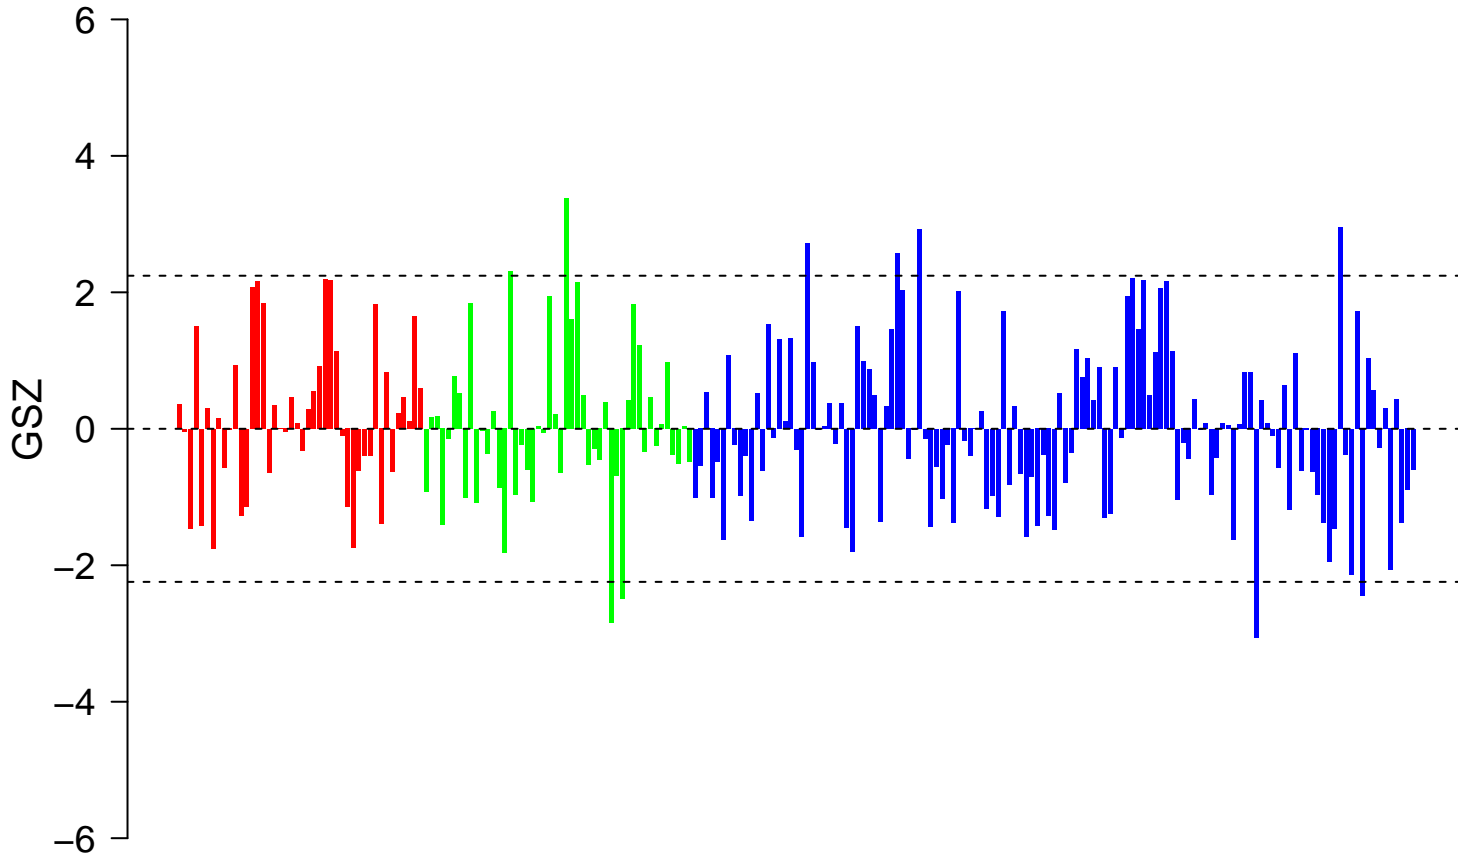

REACTOME_PROLONGED_ERK_ACTIVATION_EVENTS

REACTOME_PROLONGED_ERK_ACTIVATION_EVENTS

■ on
■ -
□ off

REACTOME_PROLONGED_ERK_ACTIVATION_EVENTS