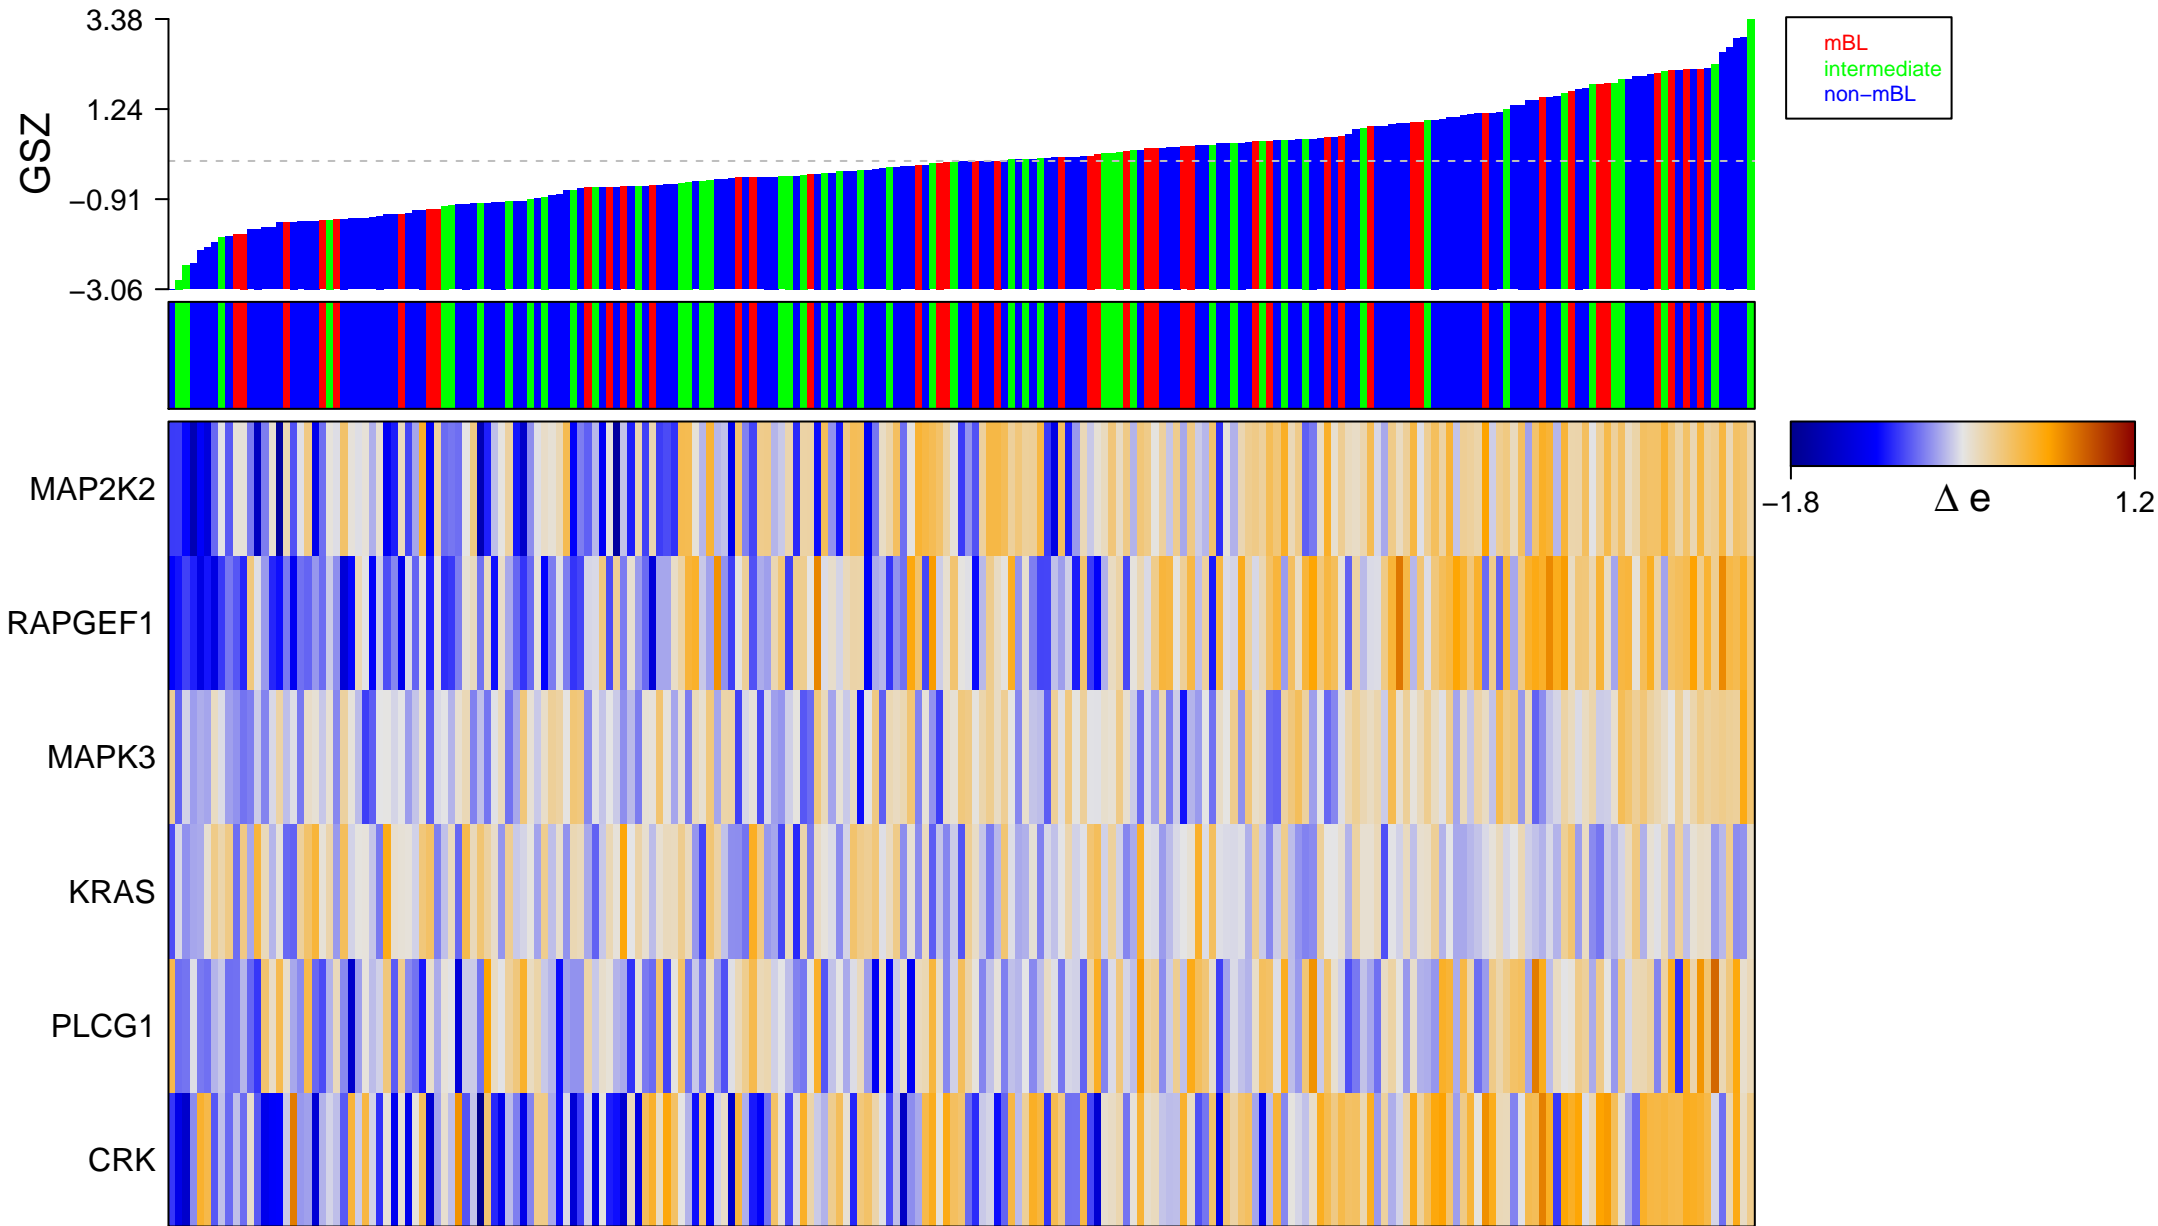

REACTOME_PROLONGED_ERK_ACTIVATION_EVENTS

REACTOME_PROLONGED_ERK_ACTIVATION_EVENTS

■ on
■ -
□ off

REACTOME_PROLONGED_ERK_ACTIVATION_EVENTS