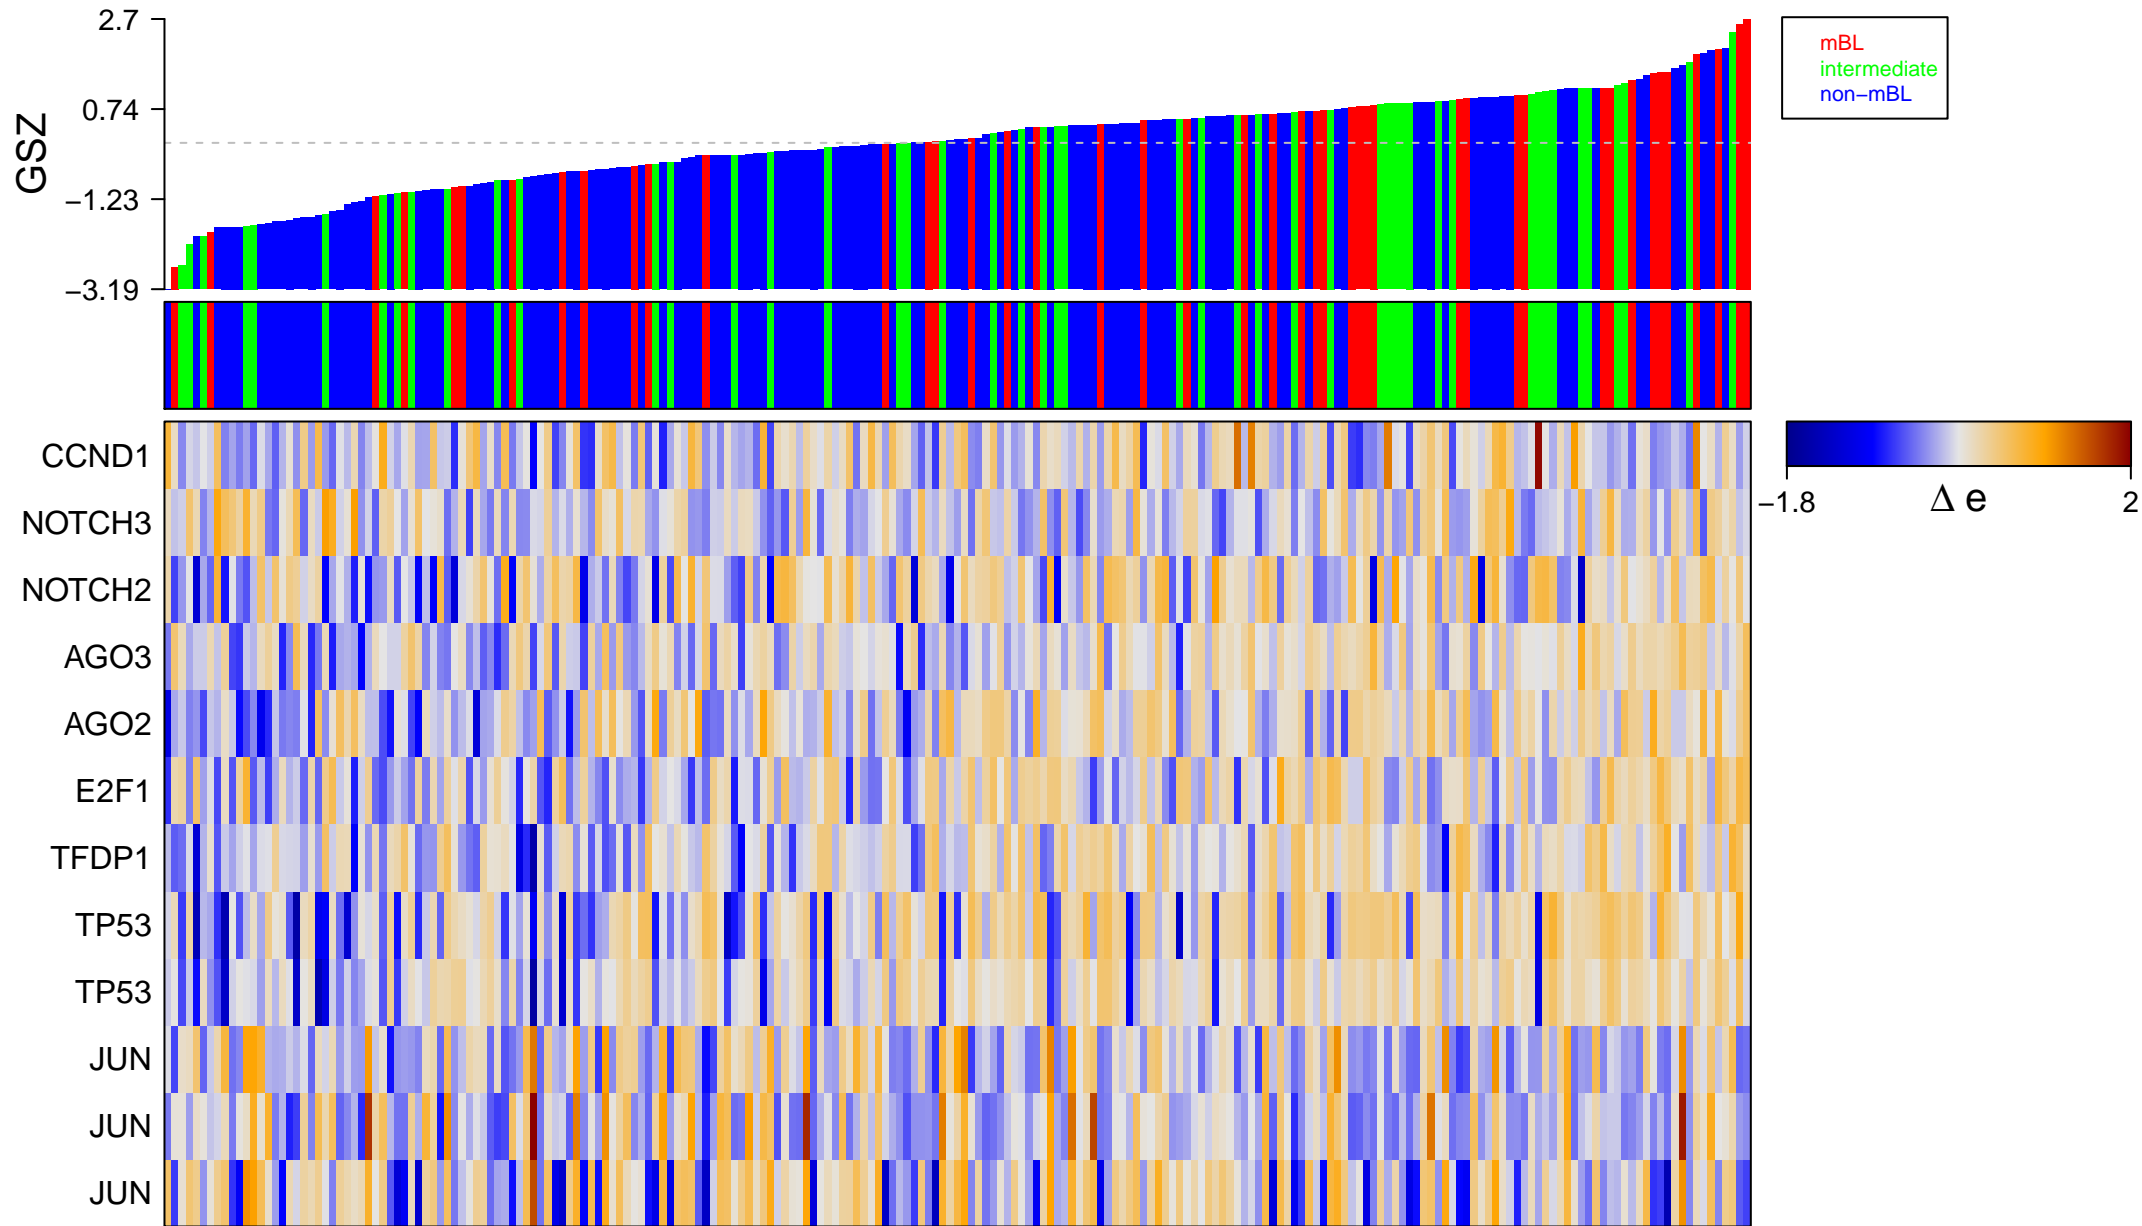

REACTOME_PRE_NOTCH_TRANSCRIPTION_AND_TRANSLATION

REACTOME_PRE_NOTCH_TRANSCRIPTION_AND_TRANSLATION

REACTOME_PRE_NOTCH_TRANSCRIPTION_AND_TRANSLATION