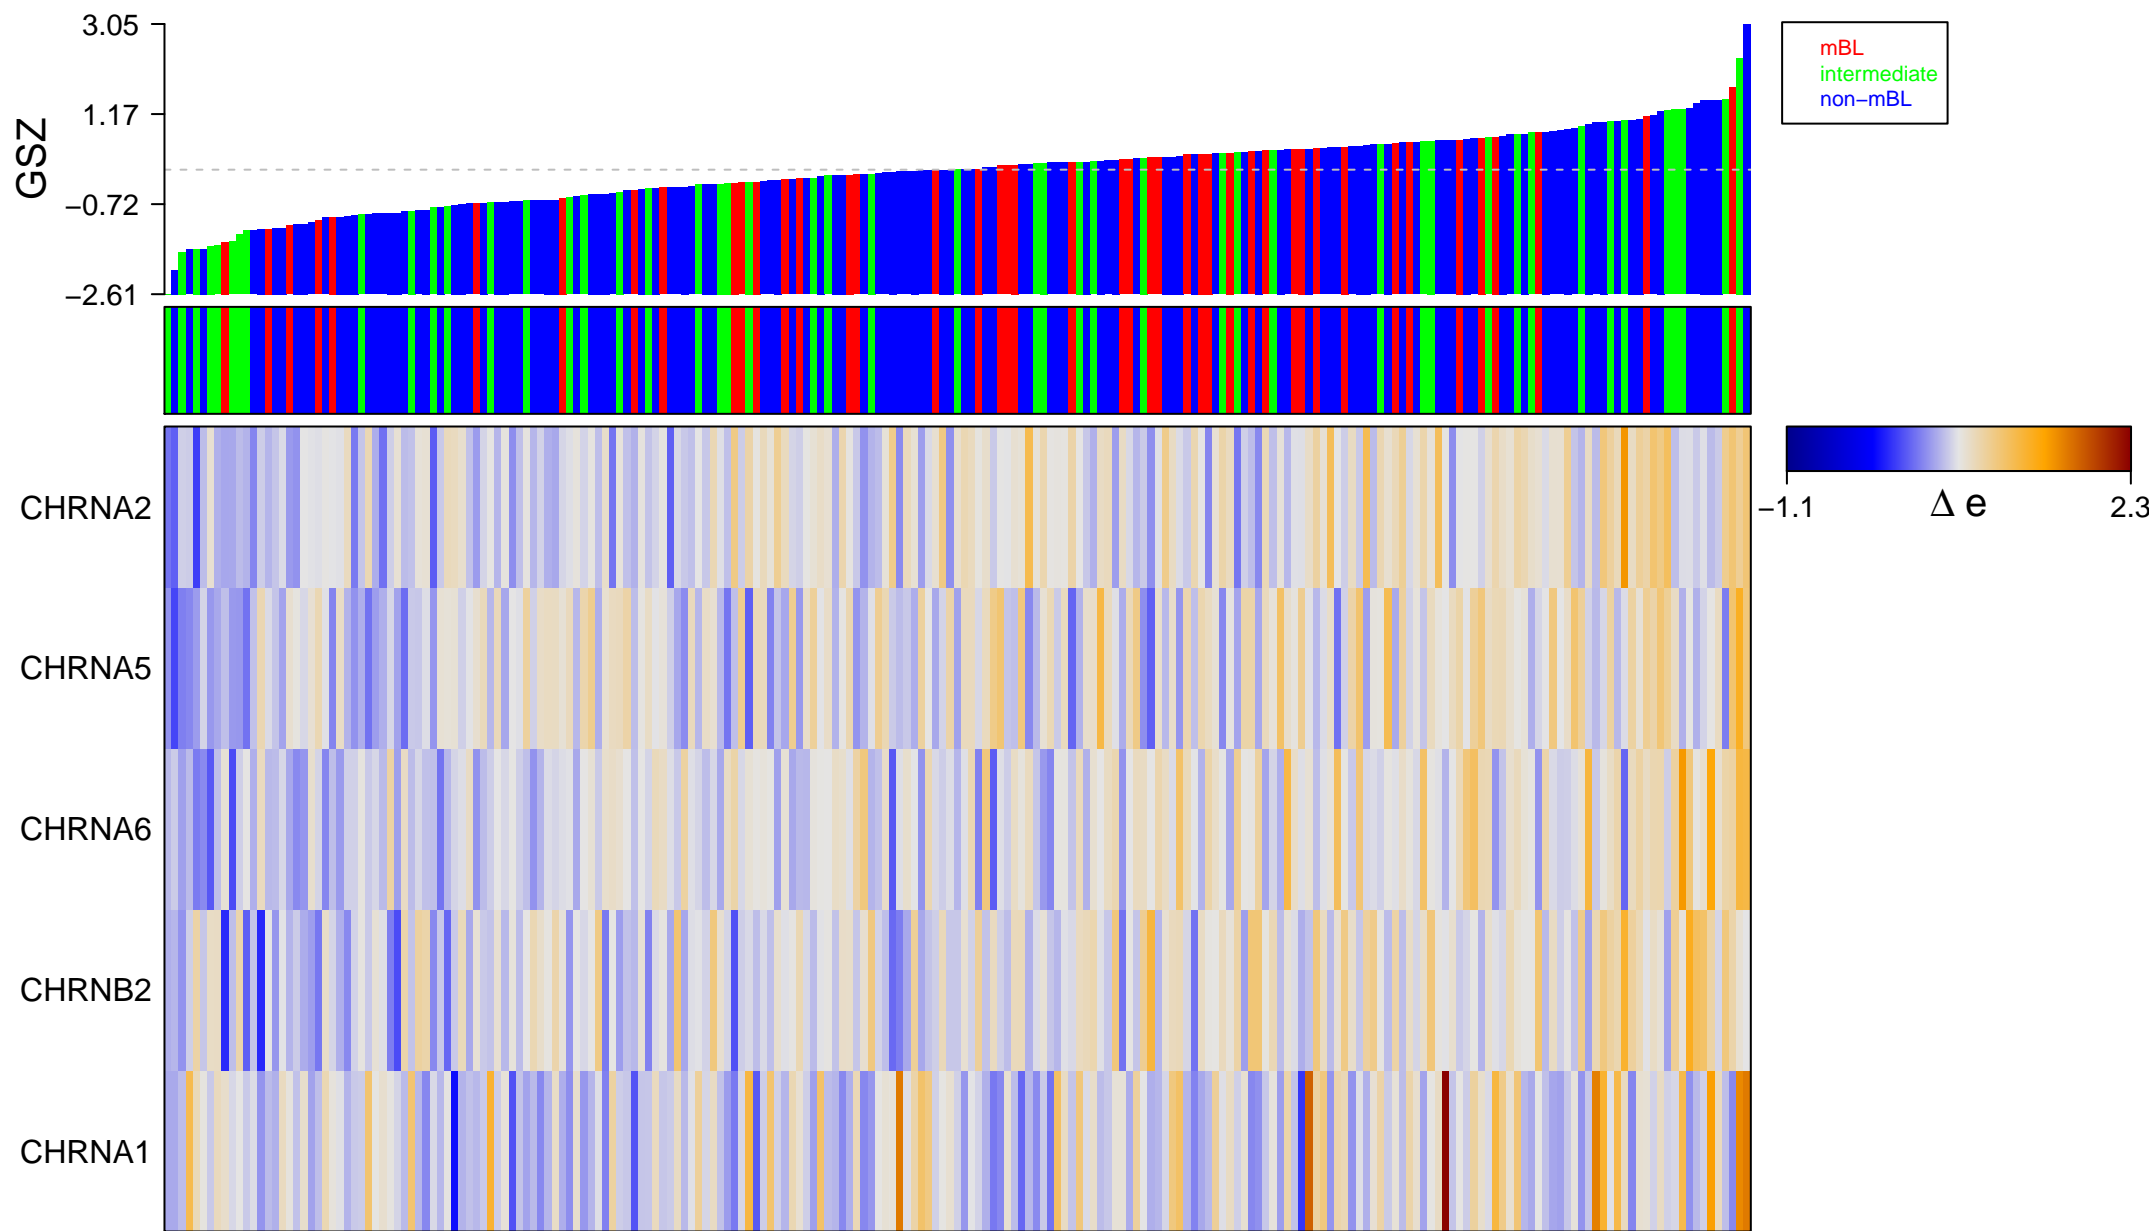

REACTOME_PRESYNAPTIC_NICOTINIC_ACETYLCHOLINE_RECEPTORS

EACTOME_PRESYNAPTIC_NICOTINIC_ACETYLCHOLINE_RECEPTORS

■ on
■ -
□ off

REACTOME_PRESYNAPTIC_NICOTINIC_ACETYLCHOLINE_RECEPTORS