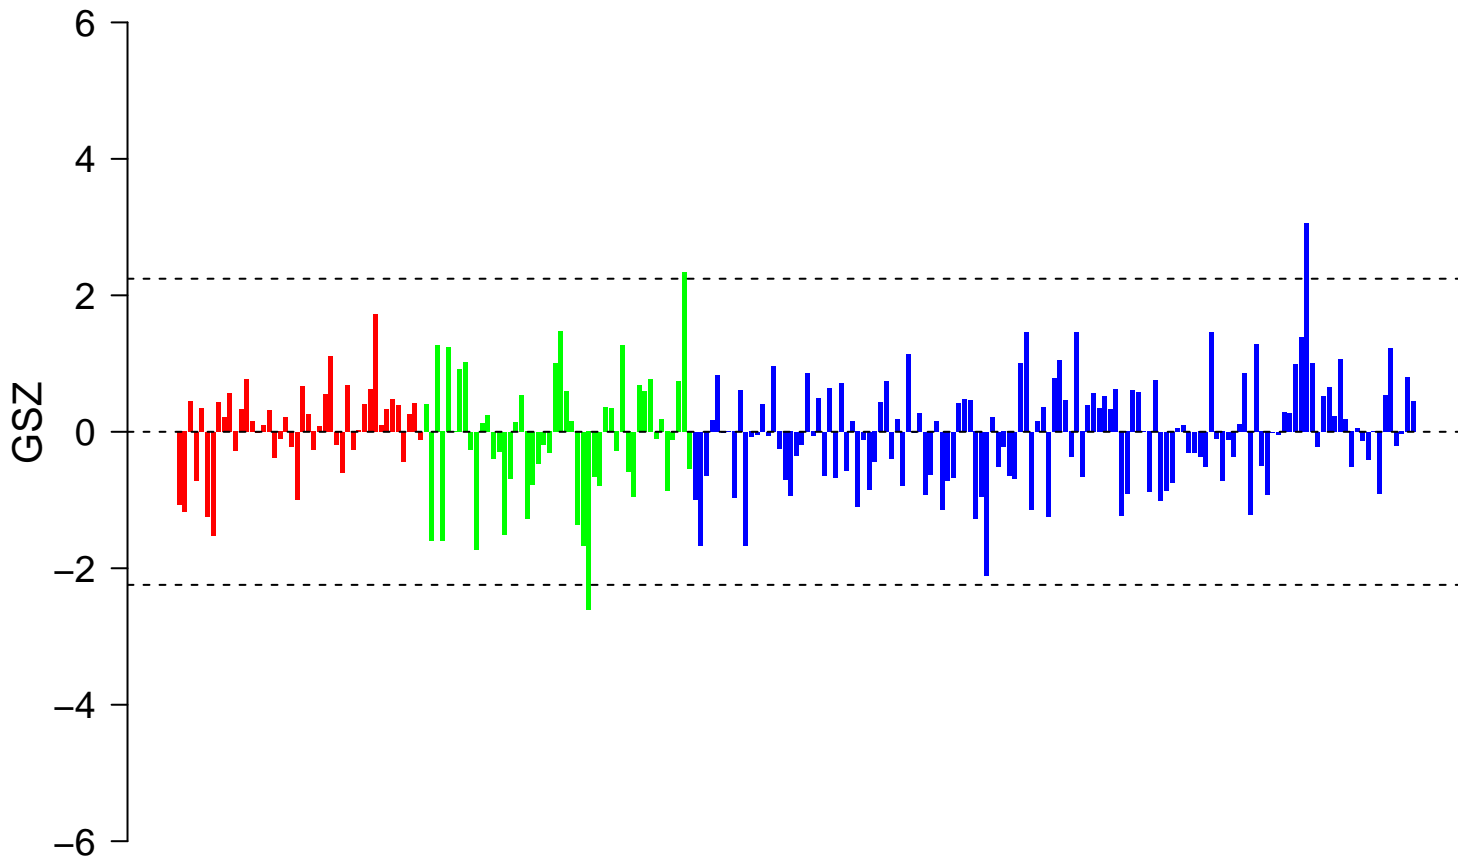

REACTOME_PRESYNAPTIC_NICOTINIC_ACETYLCHOLINE_RECEPTORS

EACTOME_PRESYNAPTIC_NICOTINIC_ACETYLCHOLINE_RECEPTORS

■ on
■ -
□ off

REACTOME_PRESYNAPTIC_NICOTINIC_ACETYLCHOLINE_RECEPTORS