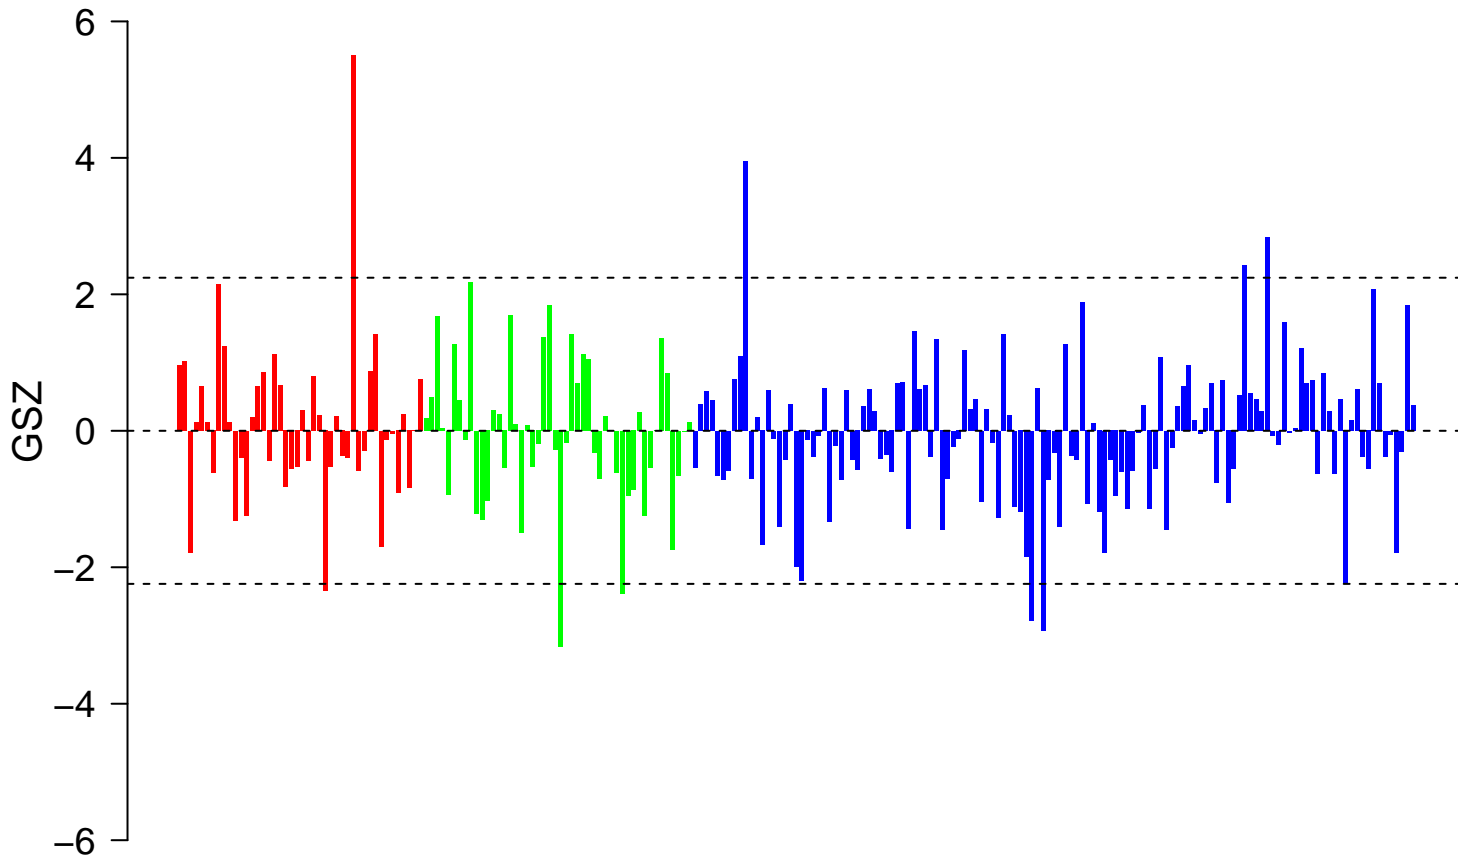

REACTOME_PPARA_ACTIVATES_GENE_EXPRESSION

■ on
■ -
□ off

REACTOME_PPARA_ACTIVATES_GENE_EXPRESSION