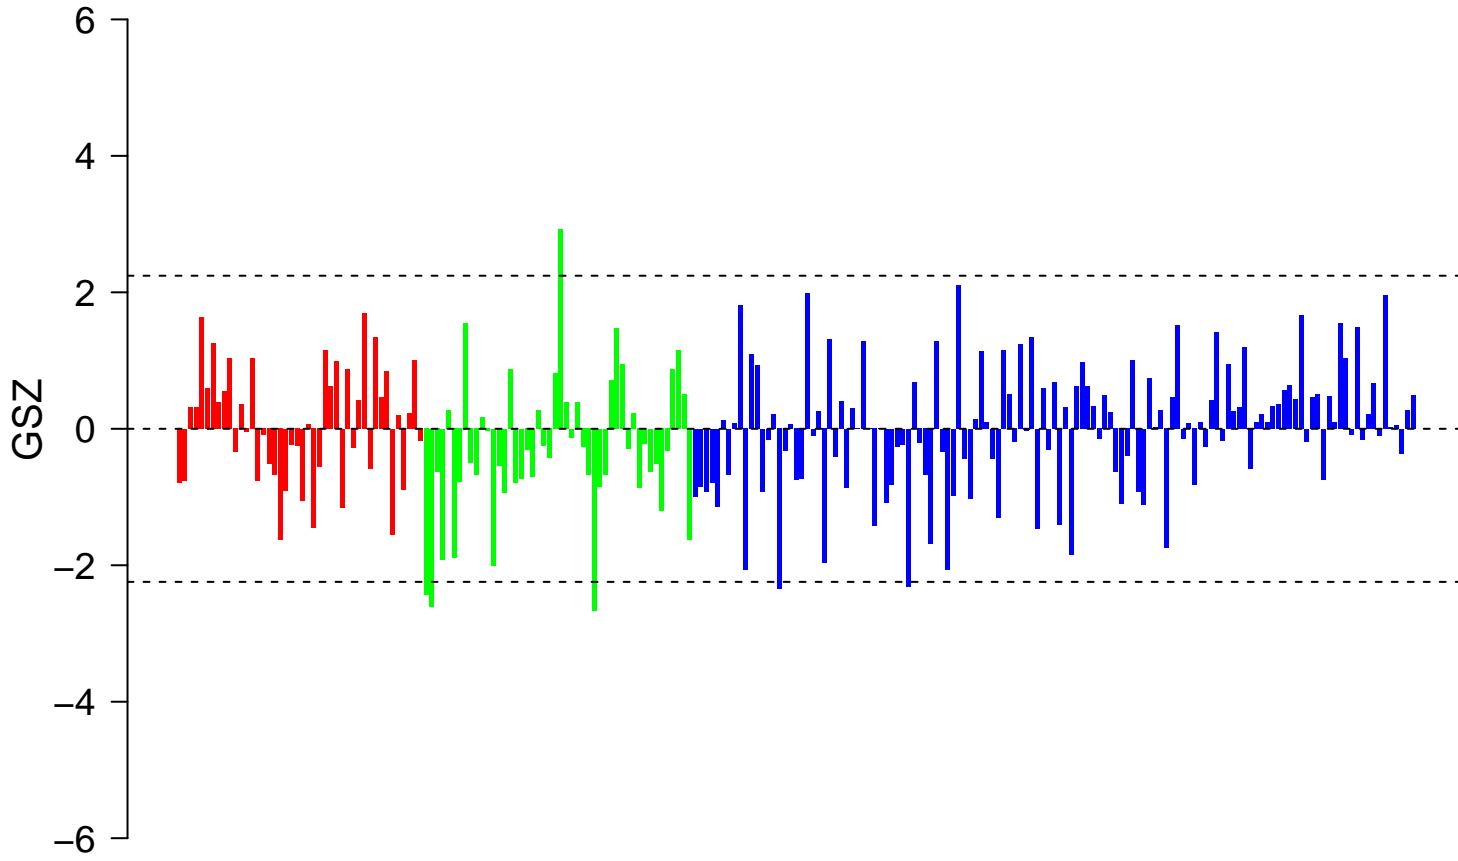

REACTOME_POTASSIUM_CHANNELS

REACTOME_POTASSIUM_CHANNELS

■ on
■ -
□ off

REACTOME_POTASSIUM_CHANNELS