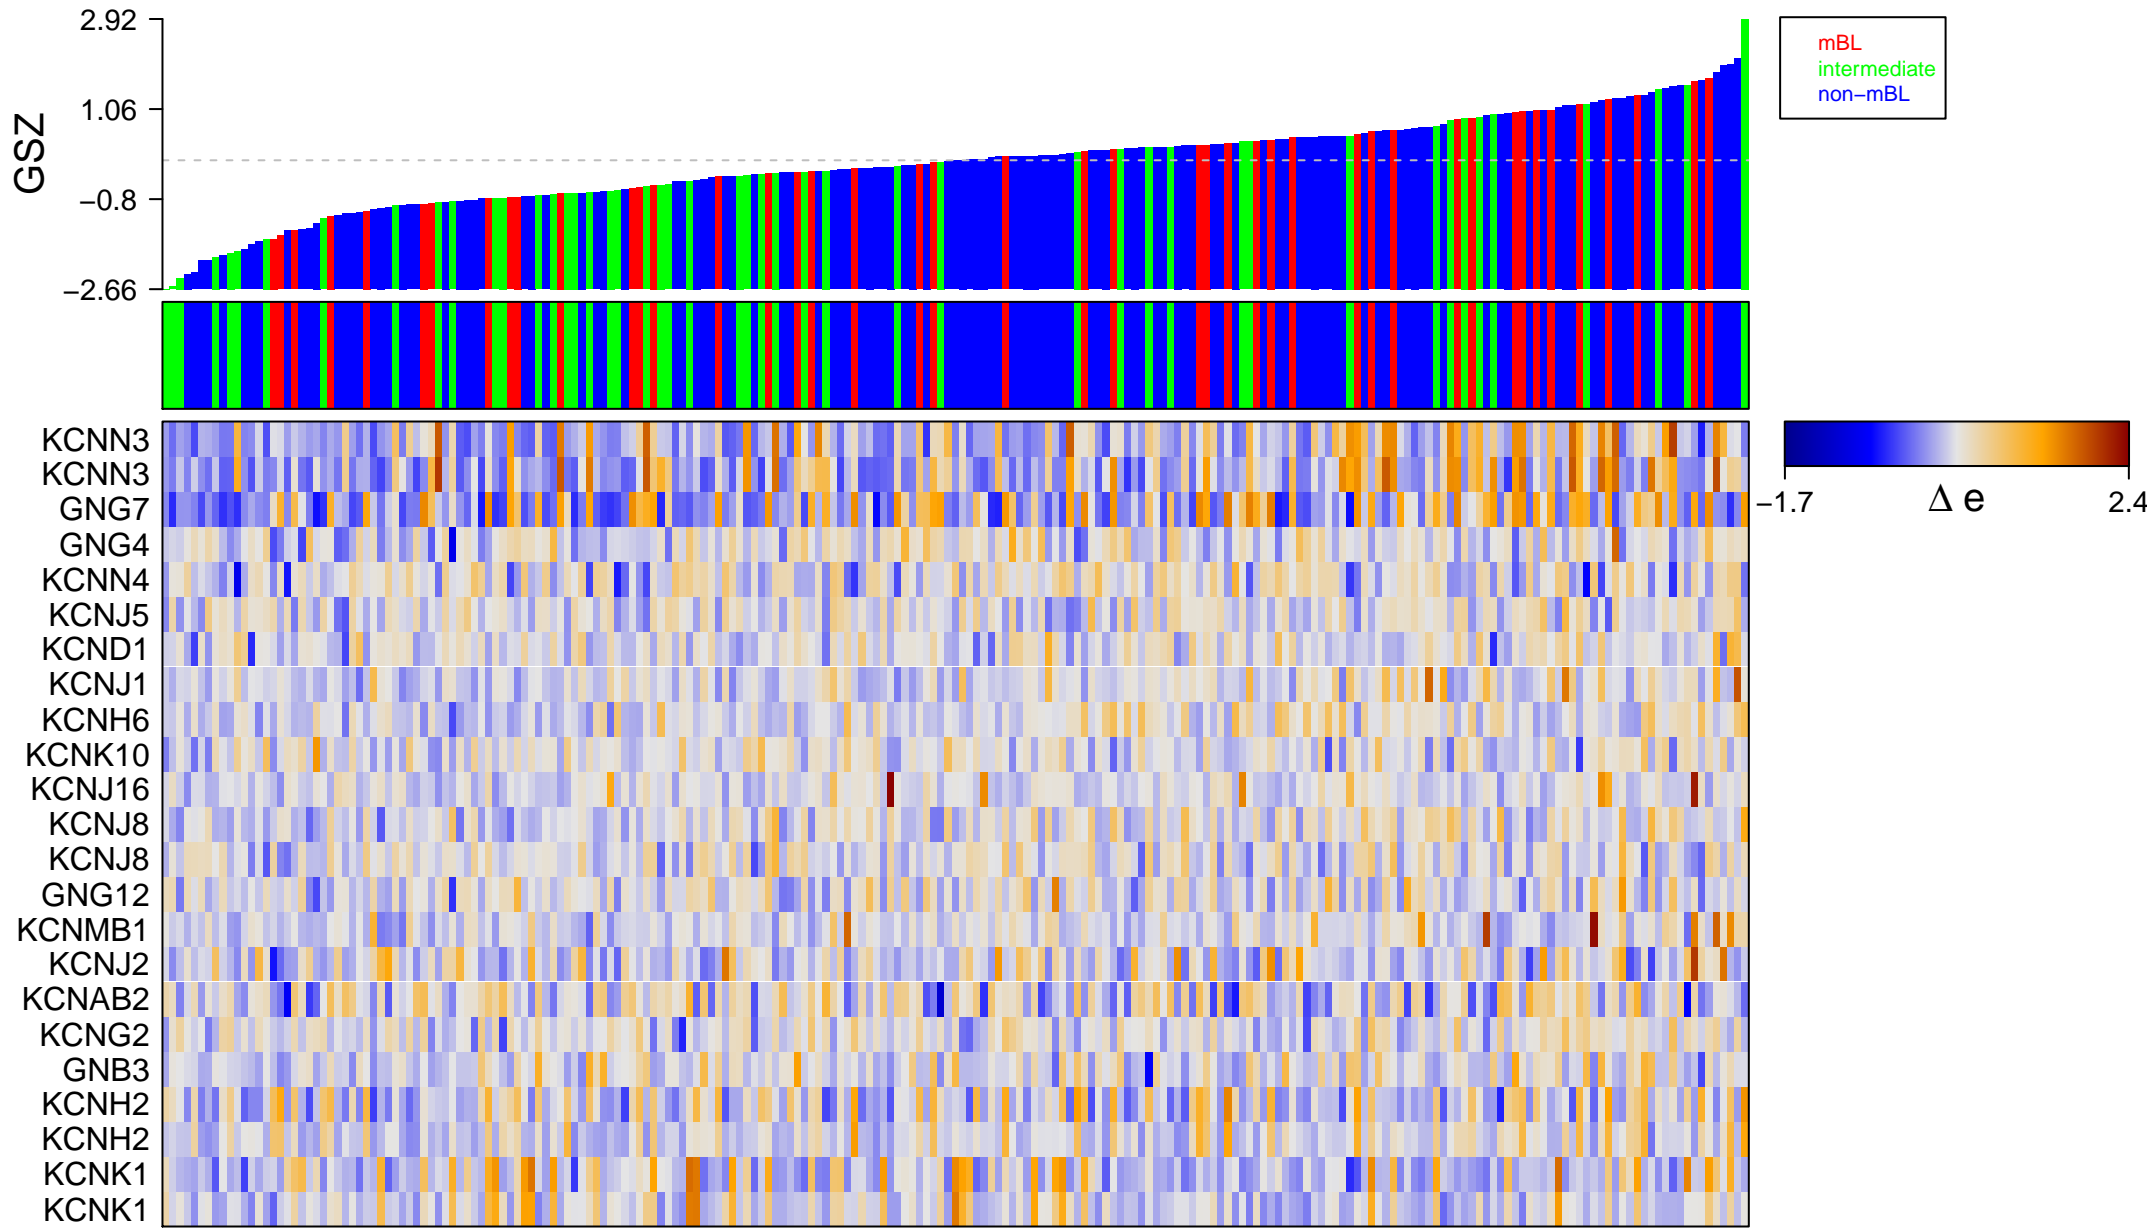

REACTOME_POTASSIUM_CHANNELS

REACTOME_POTASSIUM_CHANNELS

■ on
■ -
□ off

REACTOME_POTASSIUM_CHANNELS