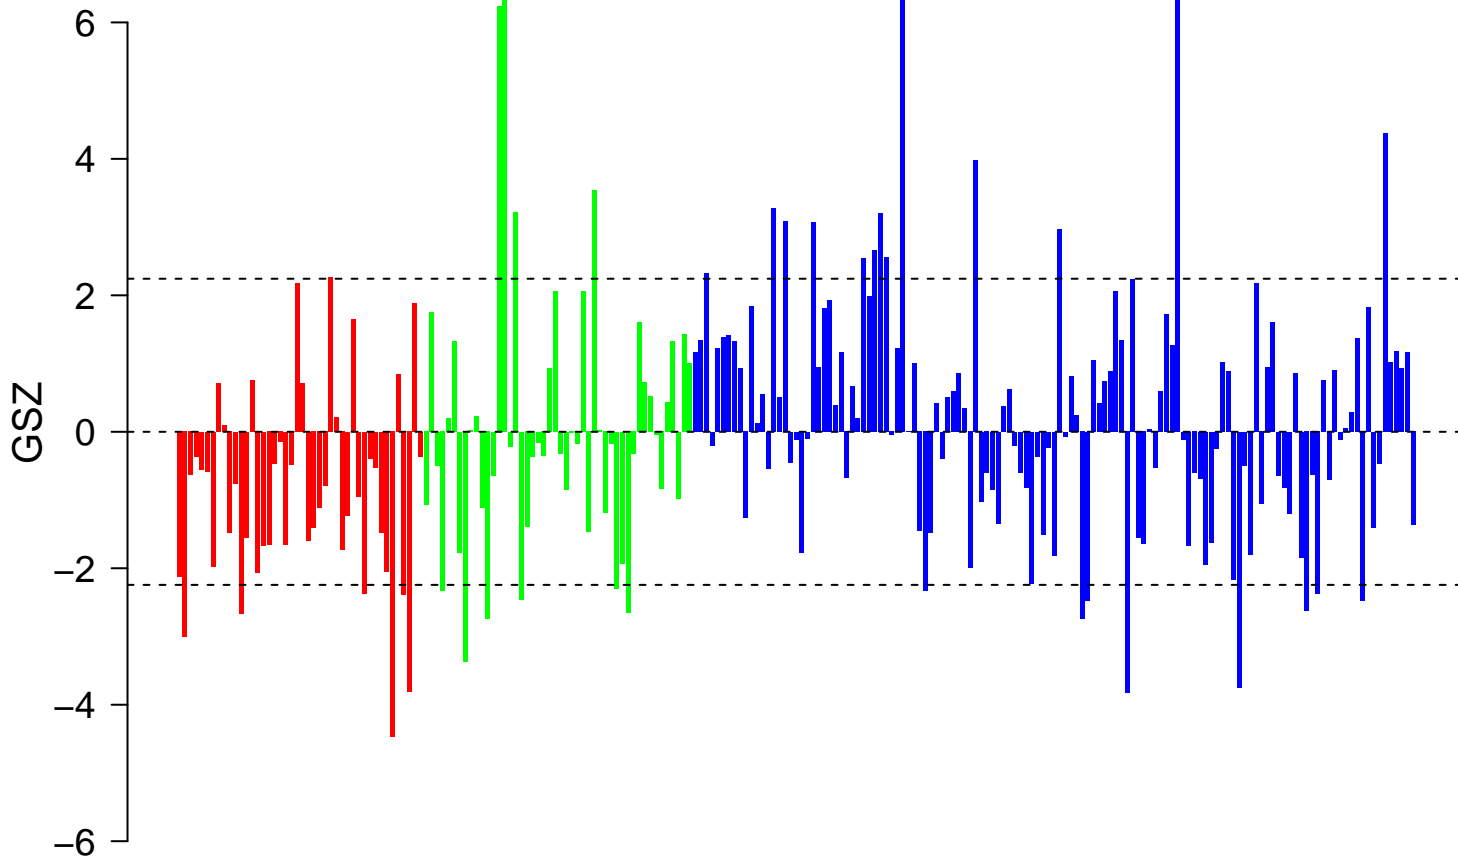

REACTOME_POST_TRANSLATIONAL_PROTEIN_MODIFICATION

■ on
■ -
□ off

REACTOME_POST_TRANSLATIONAL_PROTEIN_MODIFICATION