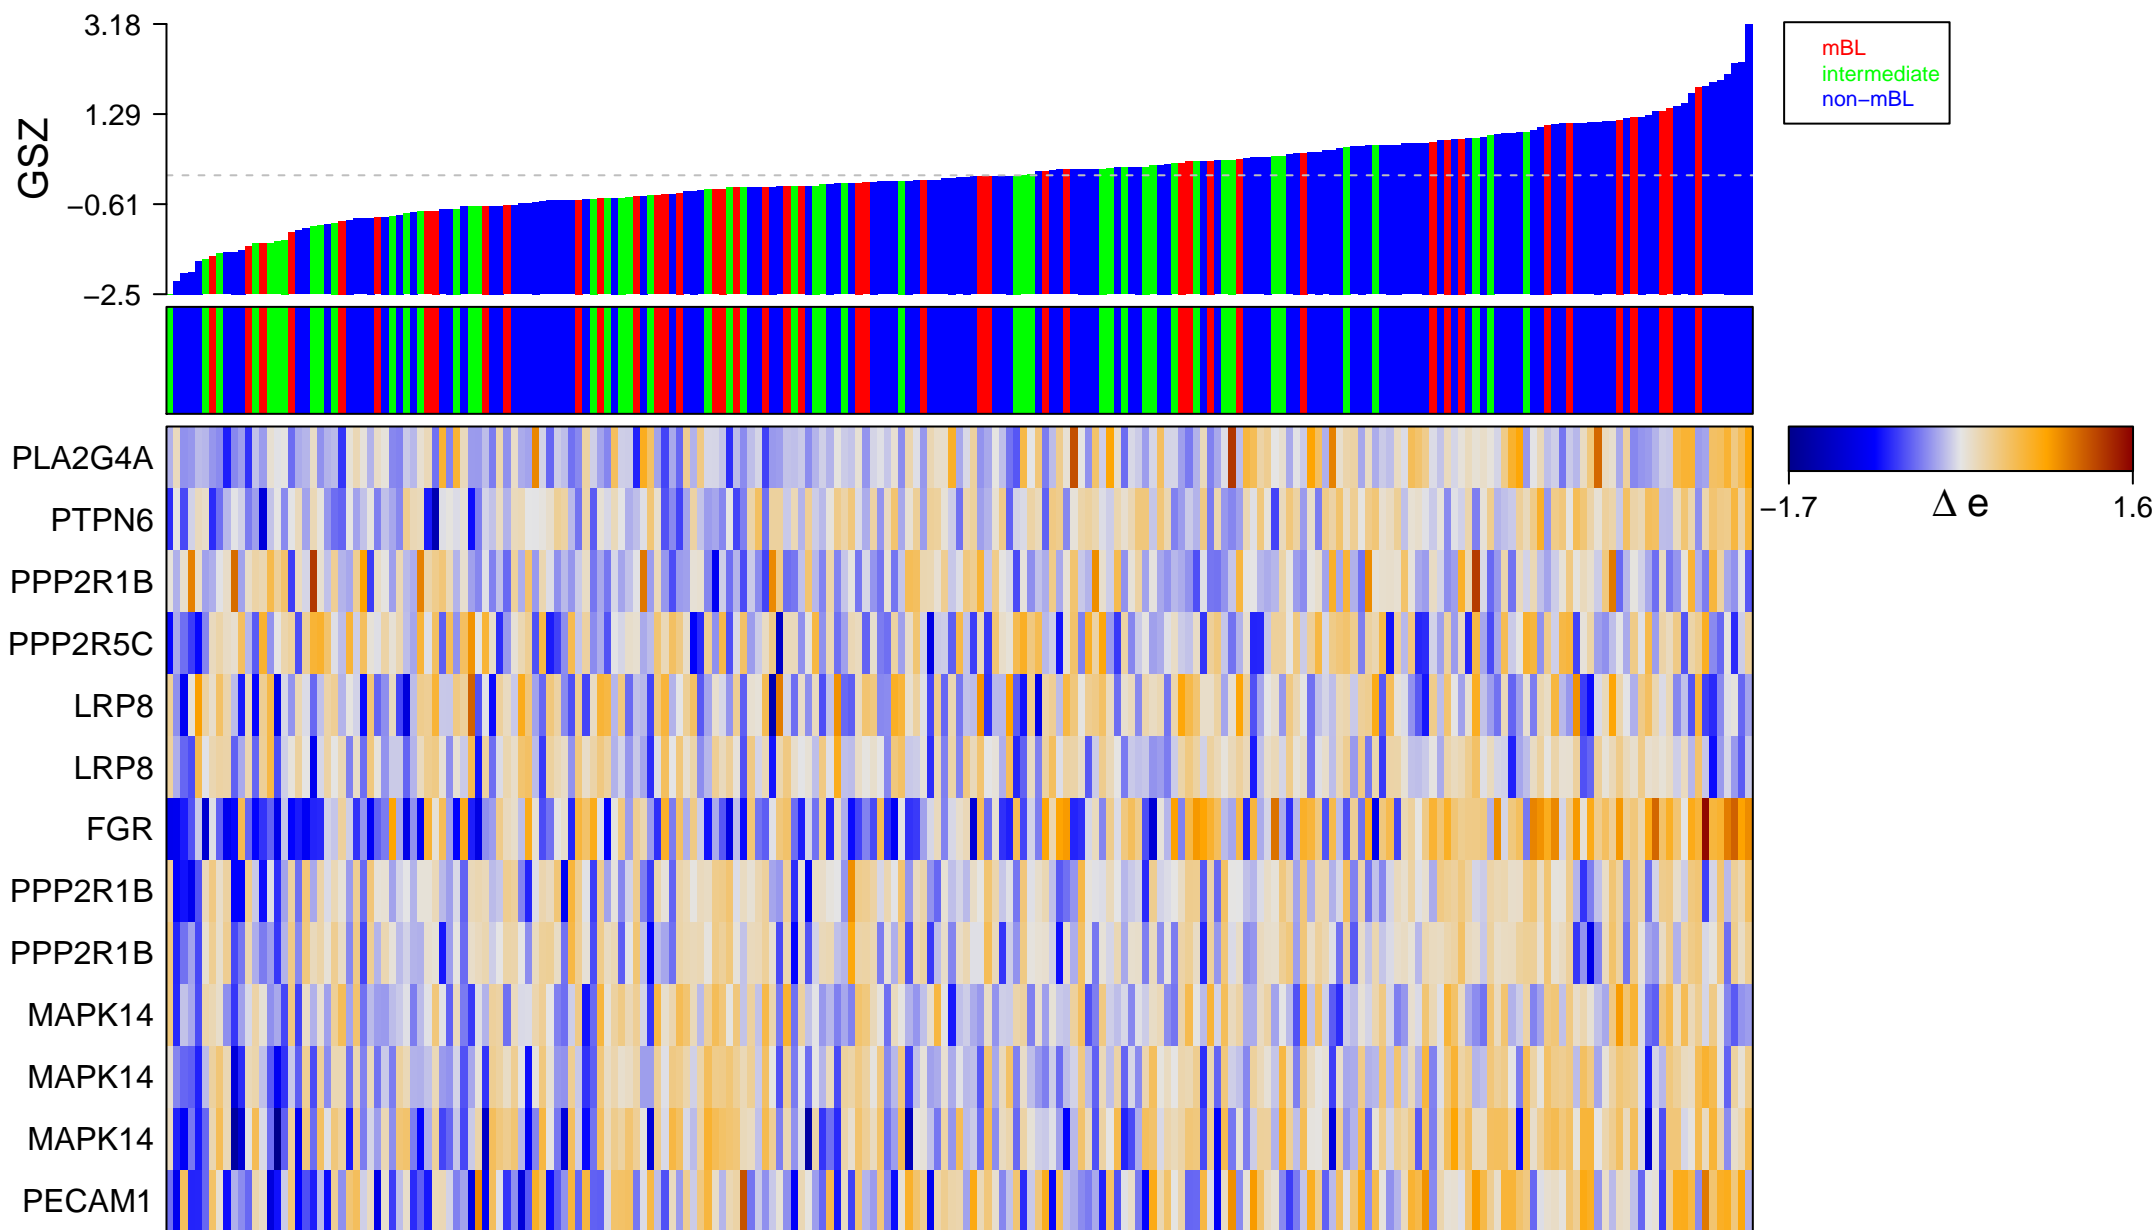

# REACTOME\_PLATELET\_SENSITIZATION\_BY\_LDL