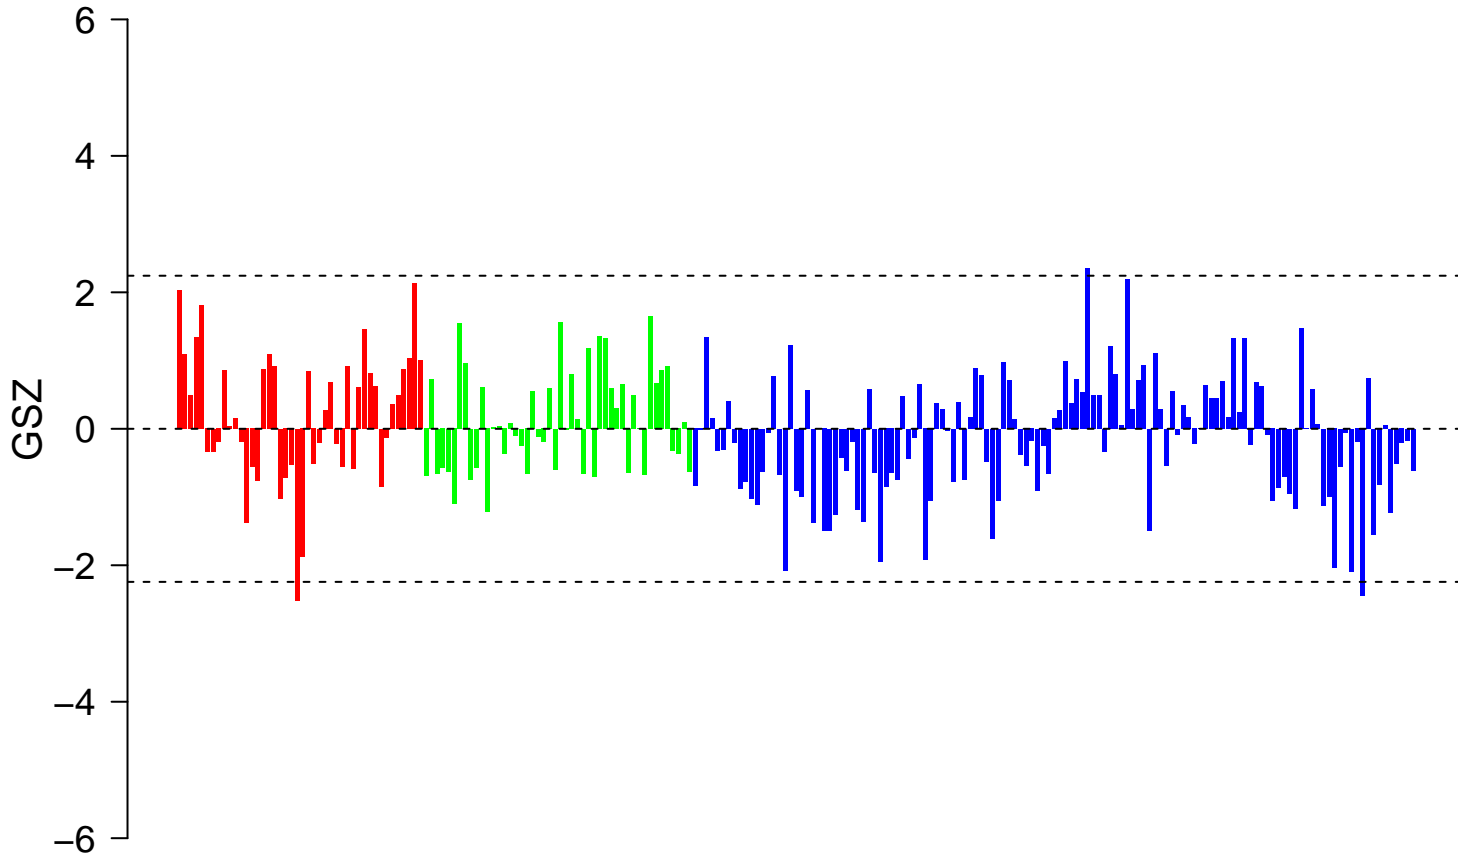

REACTOME_PI_3K_CASCADE

REACTOME_PI_3K_CASCADE

■ on
■ -
□ off

REACTOME_PI_3K_CASCADE