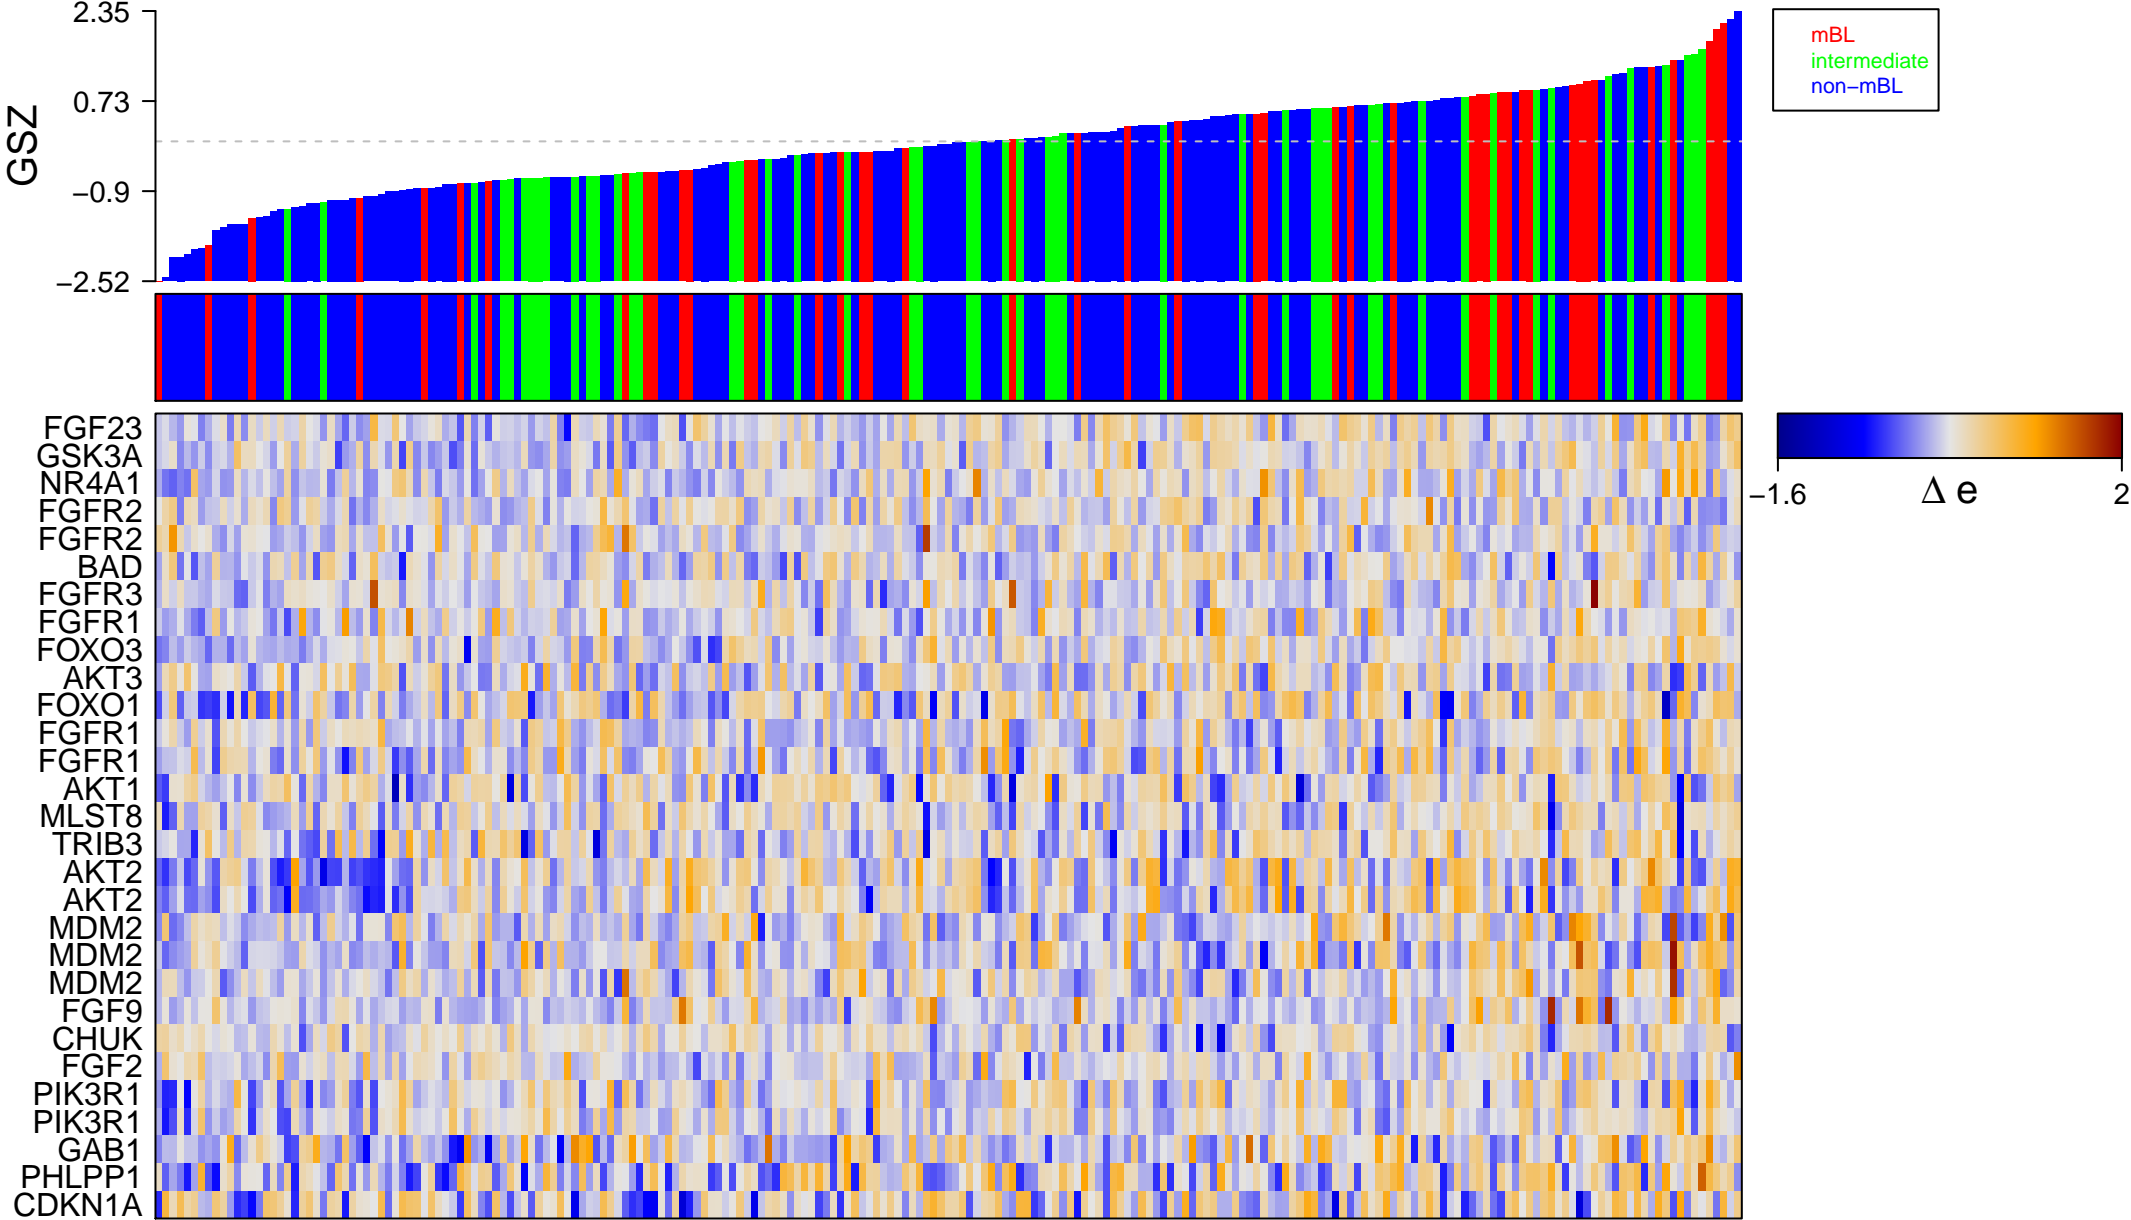

REACTOME_PI_3K_CASCADE

REACTOME_PI_3K_CASCADE

■ on
■ -
□ off

REACTOME_PI_3K_CASCADE