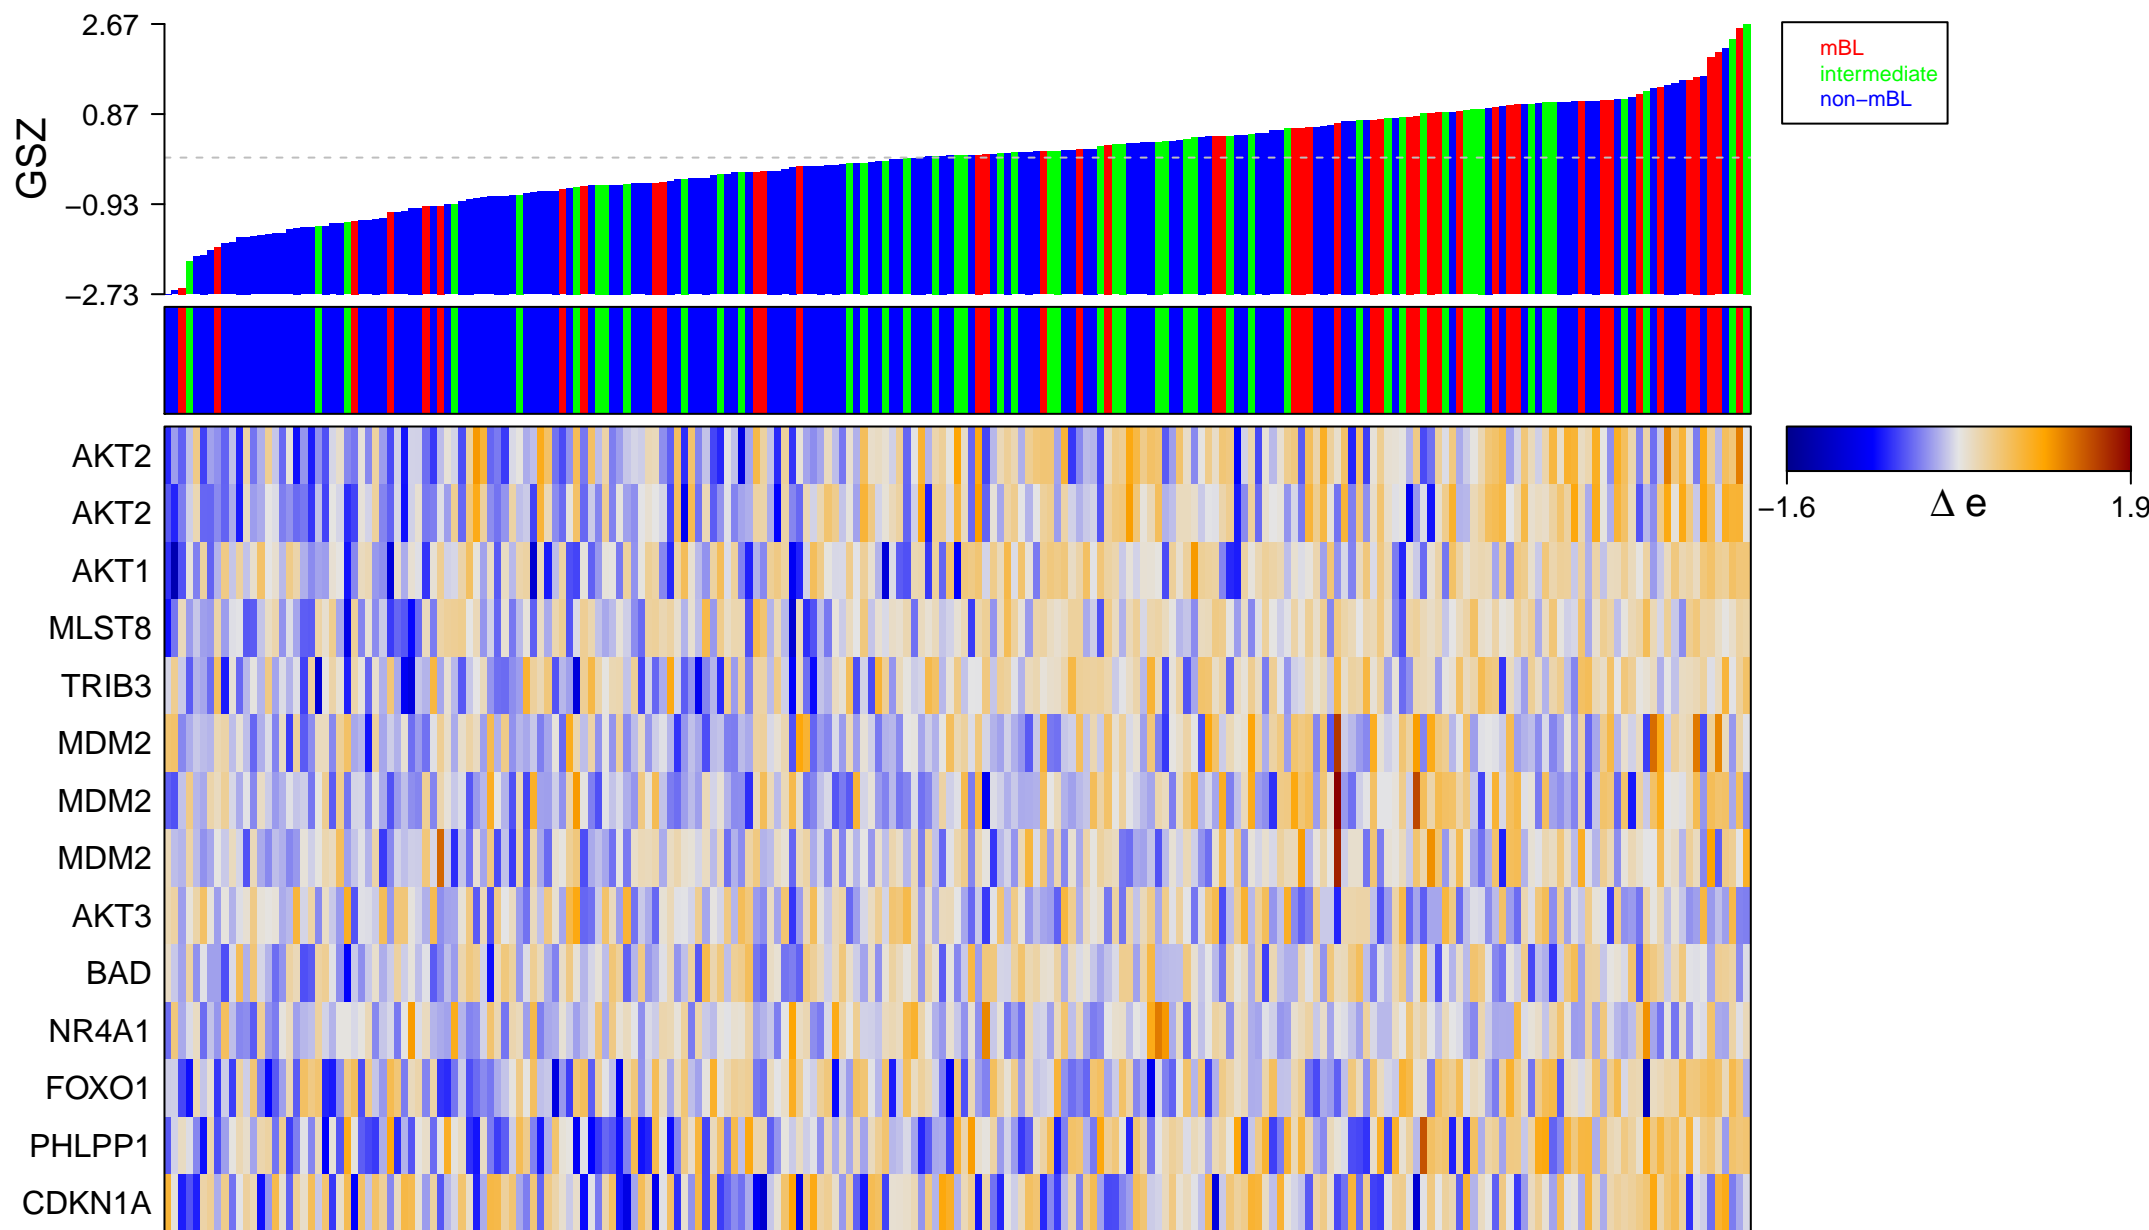

# REACTOME\_PIP3\_ACTIVATES\_AKT\_SIGNALING