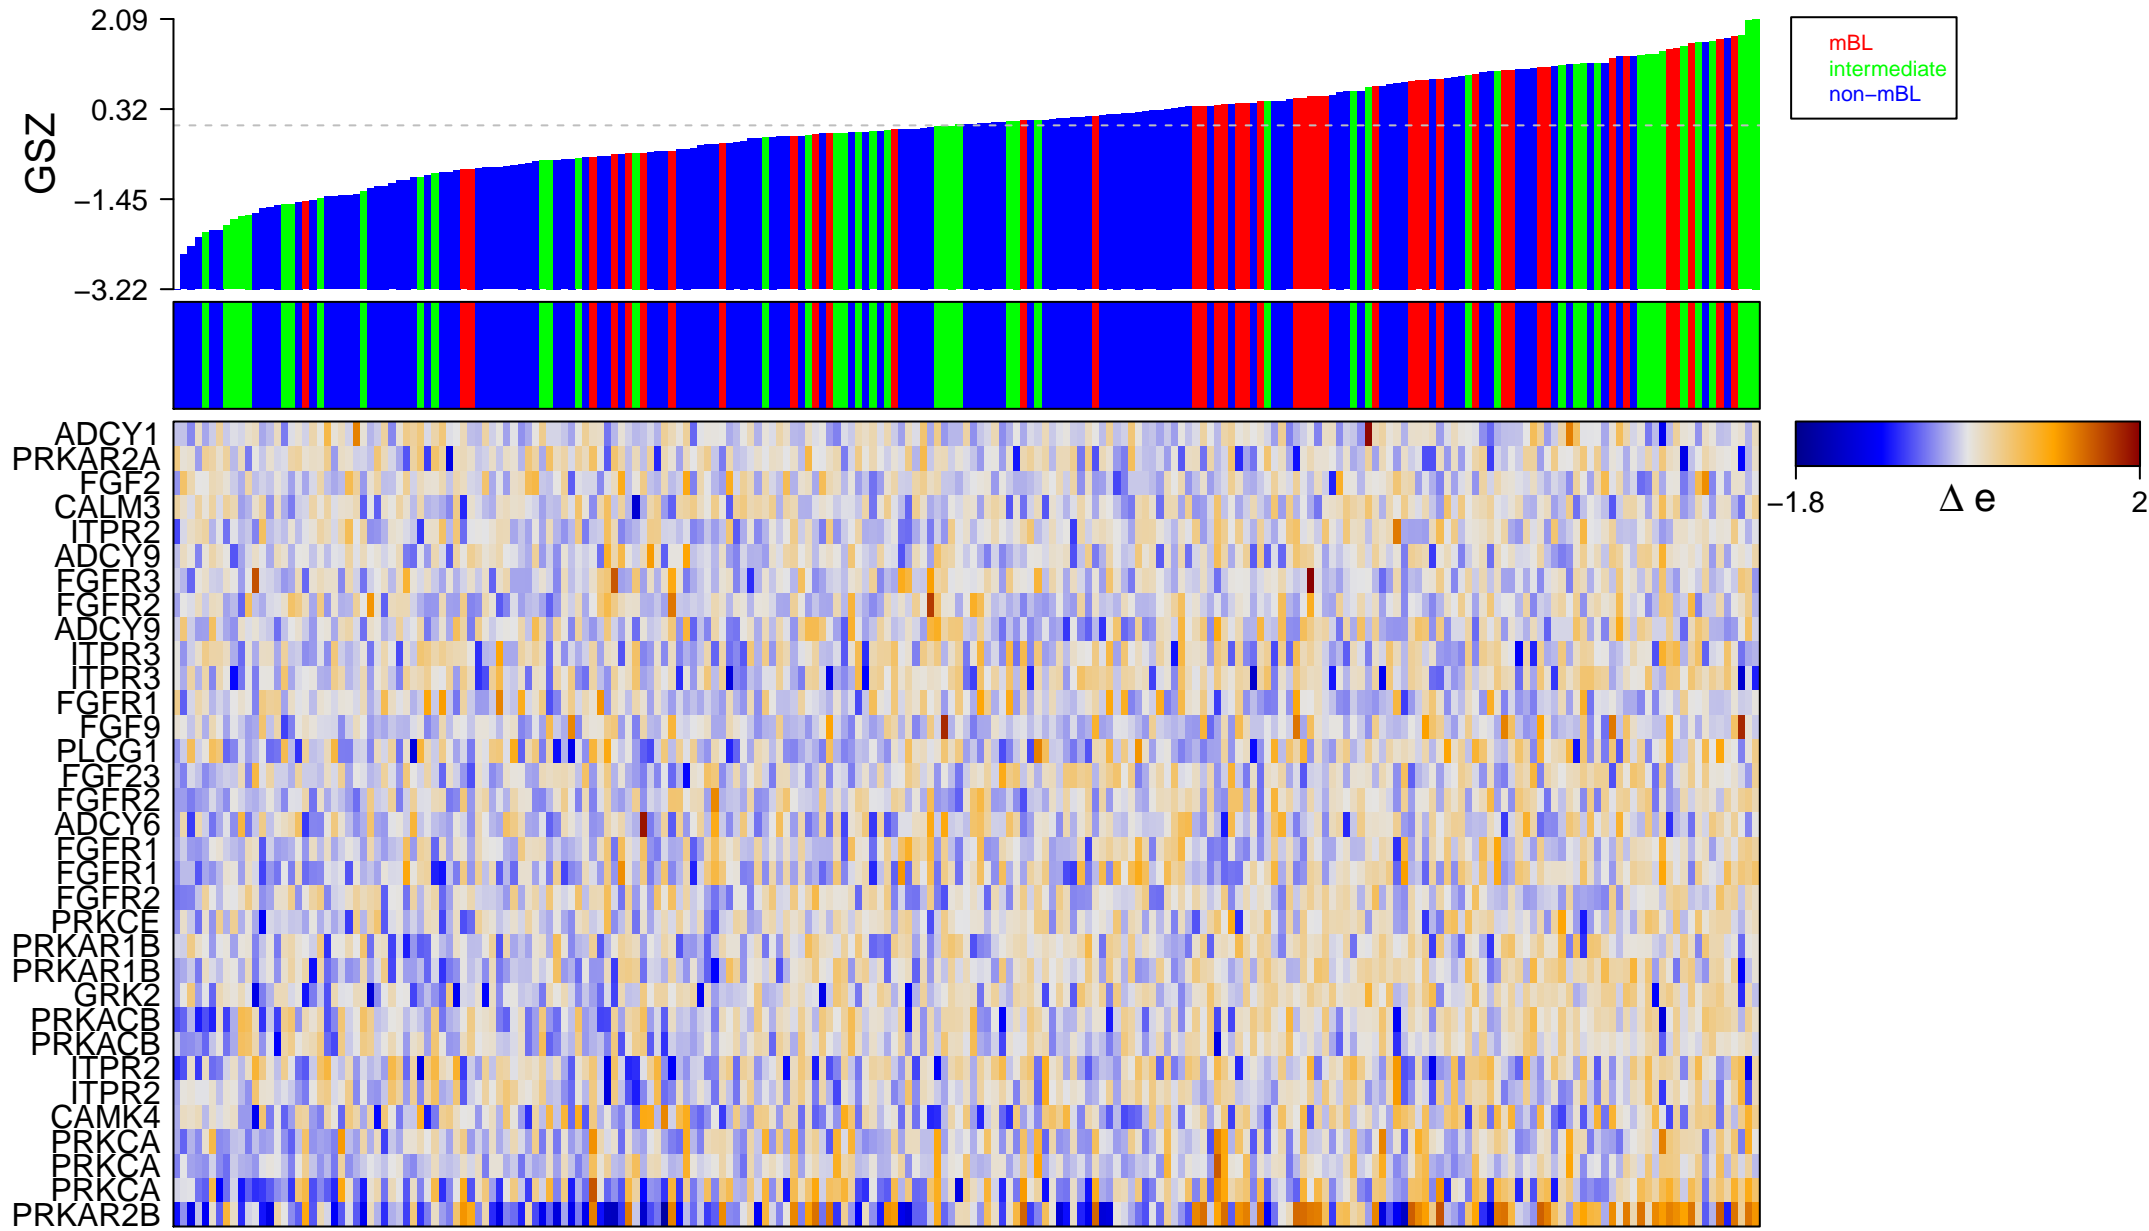

REACTOME_PHOSPHOLIPASE_C_MEDIATED_CASCADE

REACTOME_PHOSPHOLIPASE_C_MEDIATED_CASCADE

■ on
■ -
□ off

REACTOME_PHOSPHOLIPASE_C_MEDIATED_CASCADE