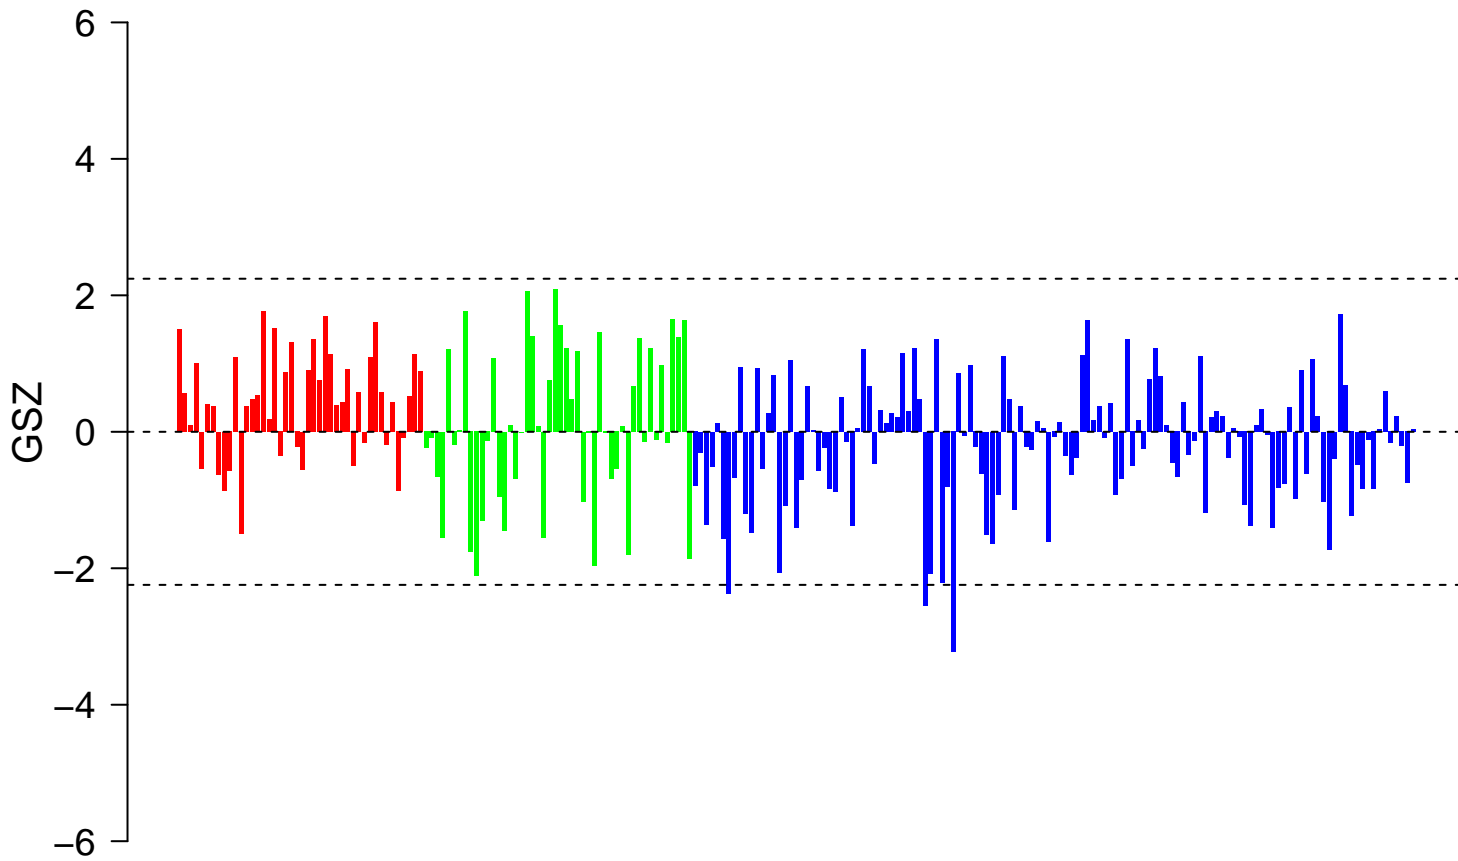

REACTOME_PHOSPHOLIPASE_C_MEDIATED_CASCADE

REACTOME_PHOSPHOLIPASE_C_MEDIATED_CASCADE

■ on
■ -
□ off

REACTOME_PHOSPHOLIPASE_C_MEDIATED_CASCADE