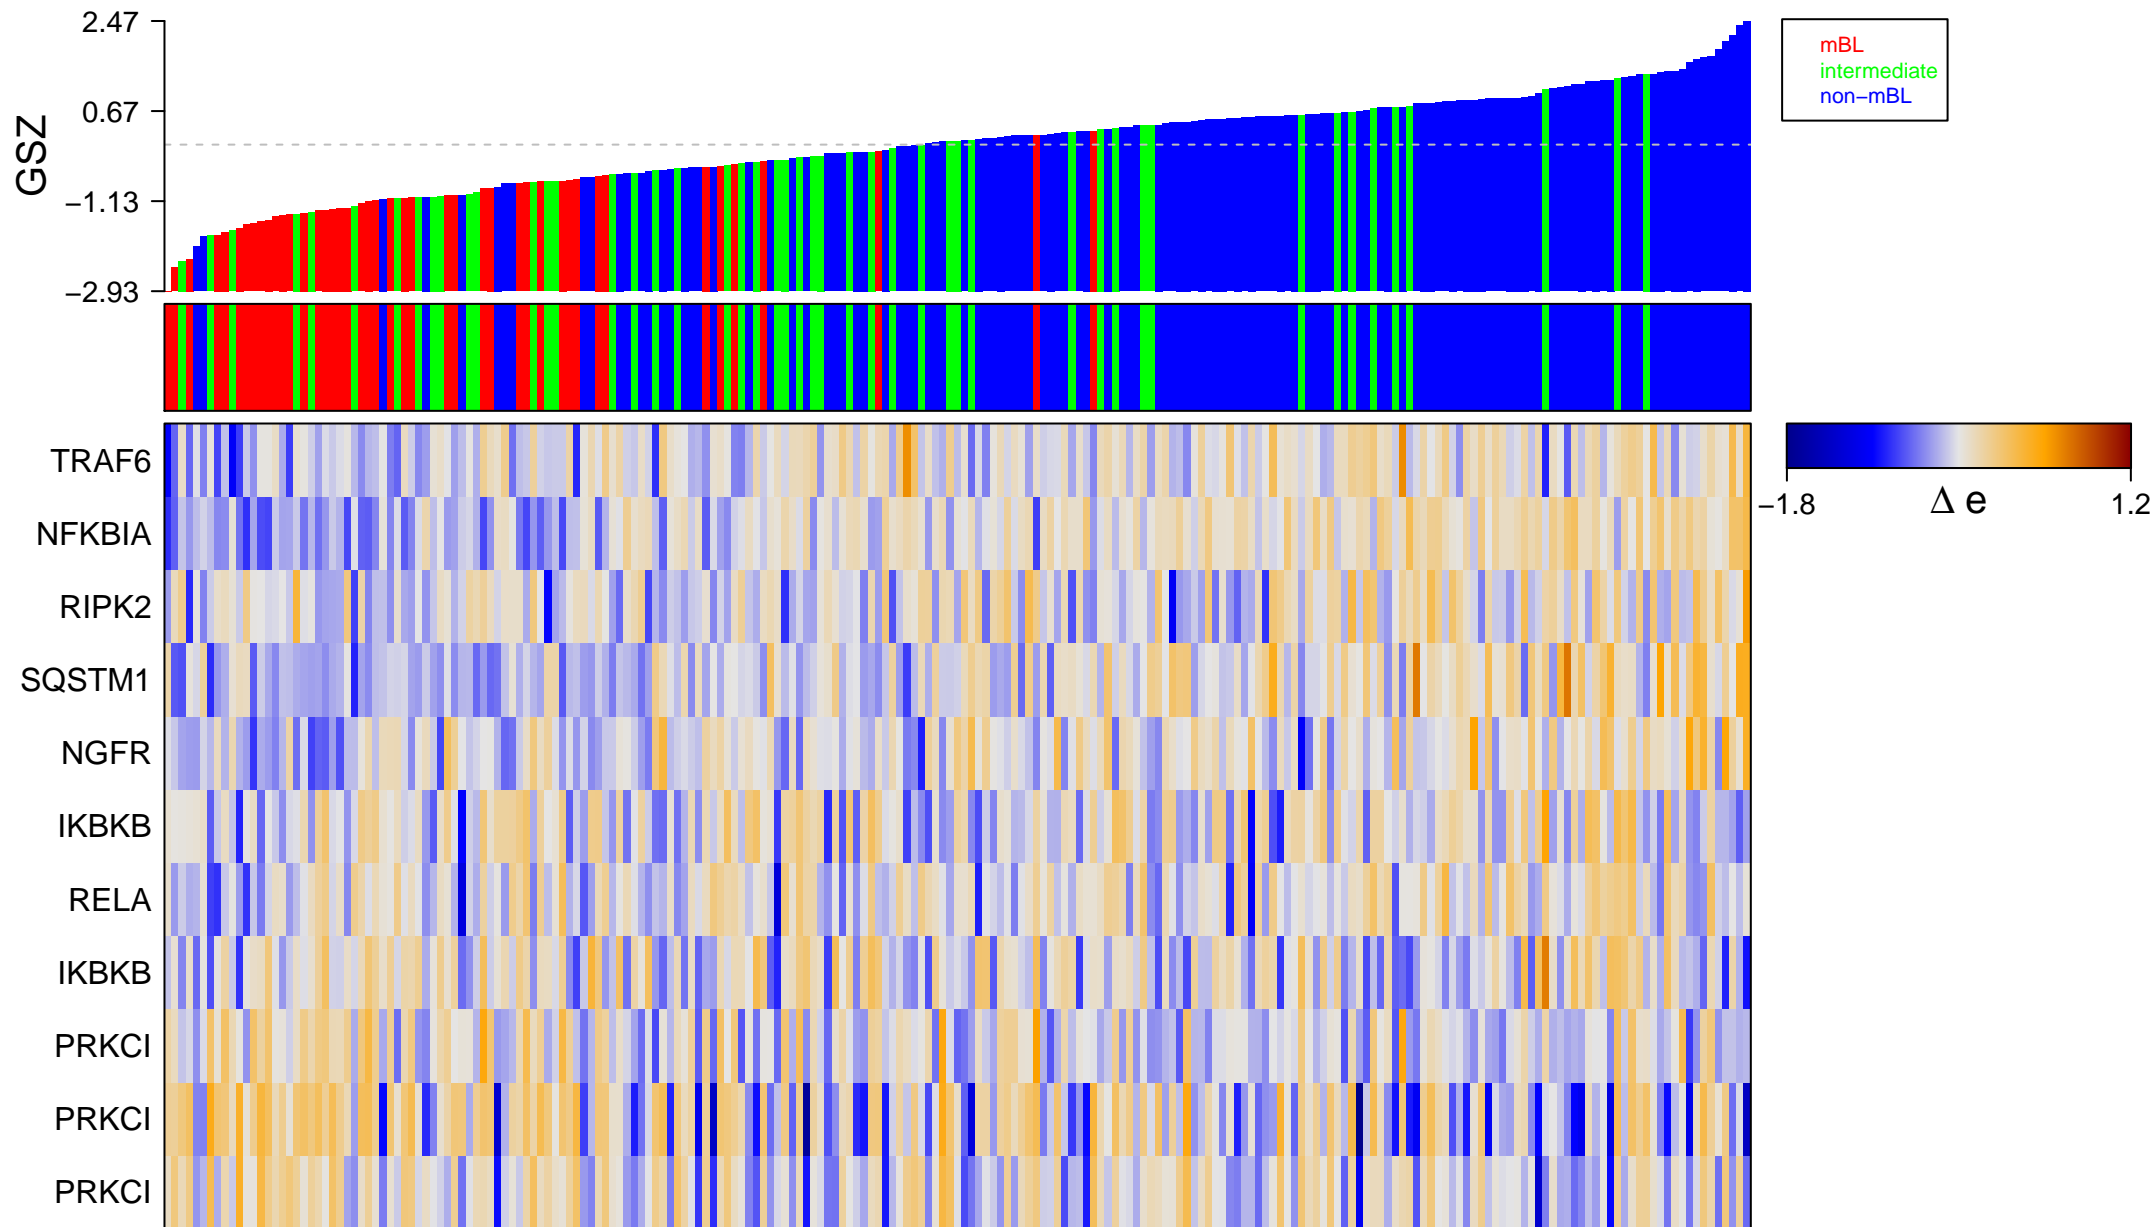

# REACTOME\_P75NTR\_SIGNALS\_VIA\_NFKB

# REACTOME\_P75NTR\_SIGNALS\_VIA\_NFKB

■ on  
■ -  
□ off