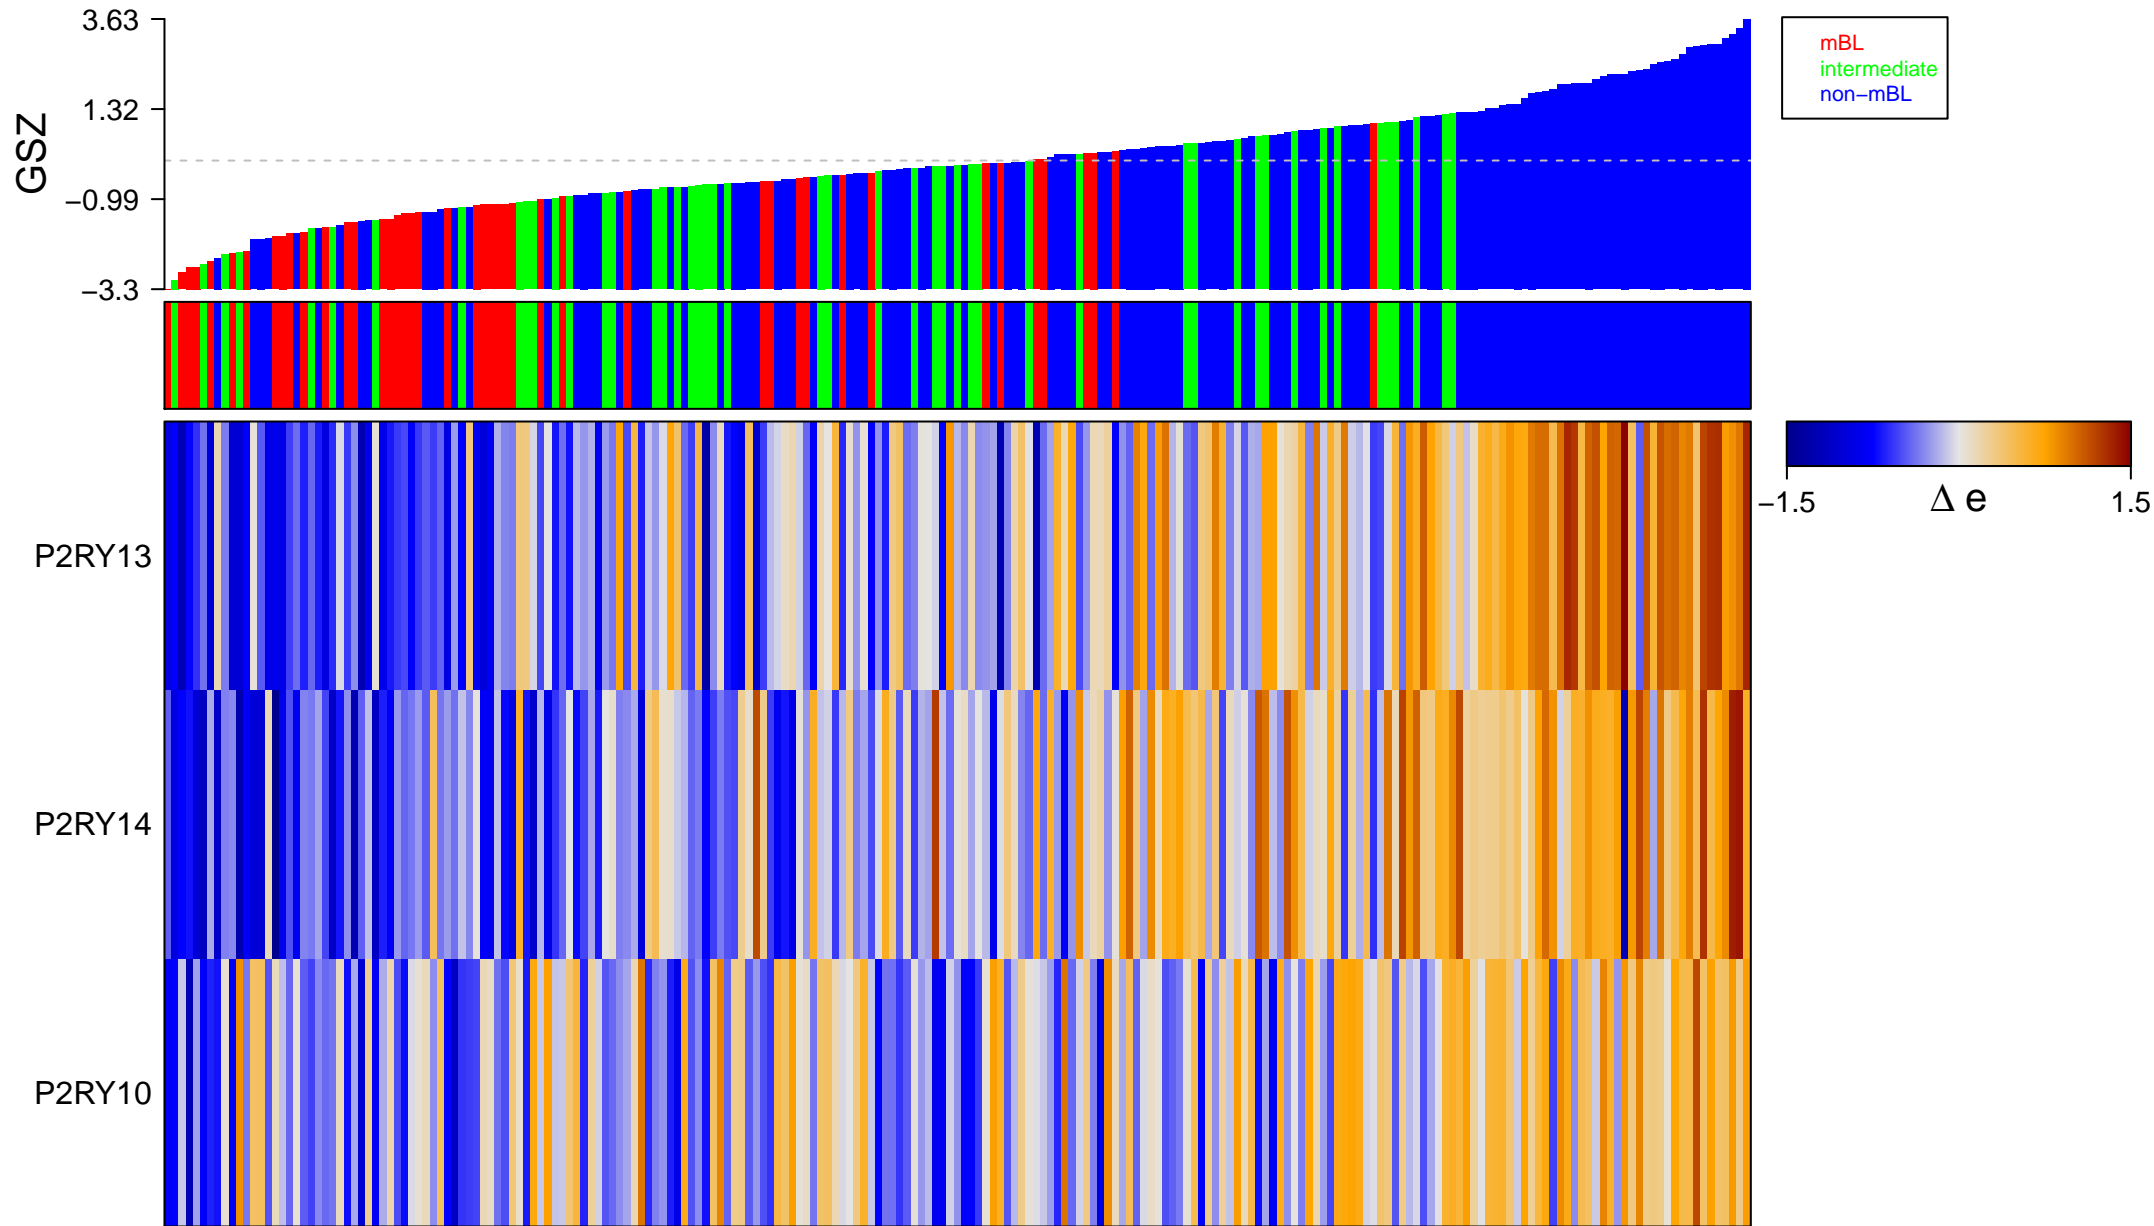

REACTOME_P2Y_RECEPTORS

REACTOME_P2Y_RECEPTORS

■ on
■ -
□ off

REACTOME_P2Y_RECEPTORS