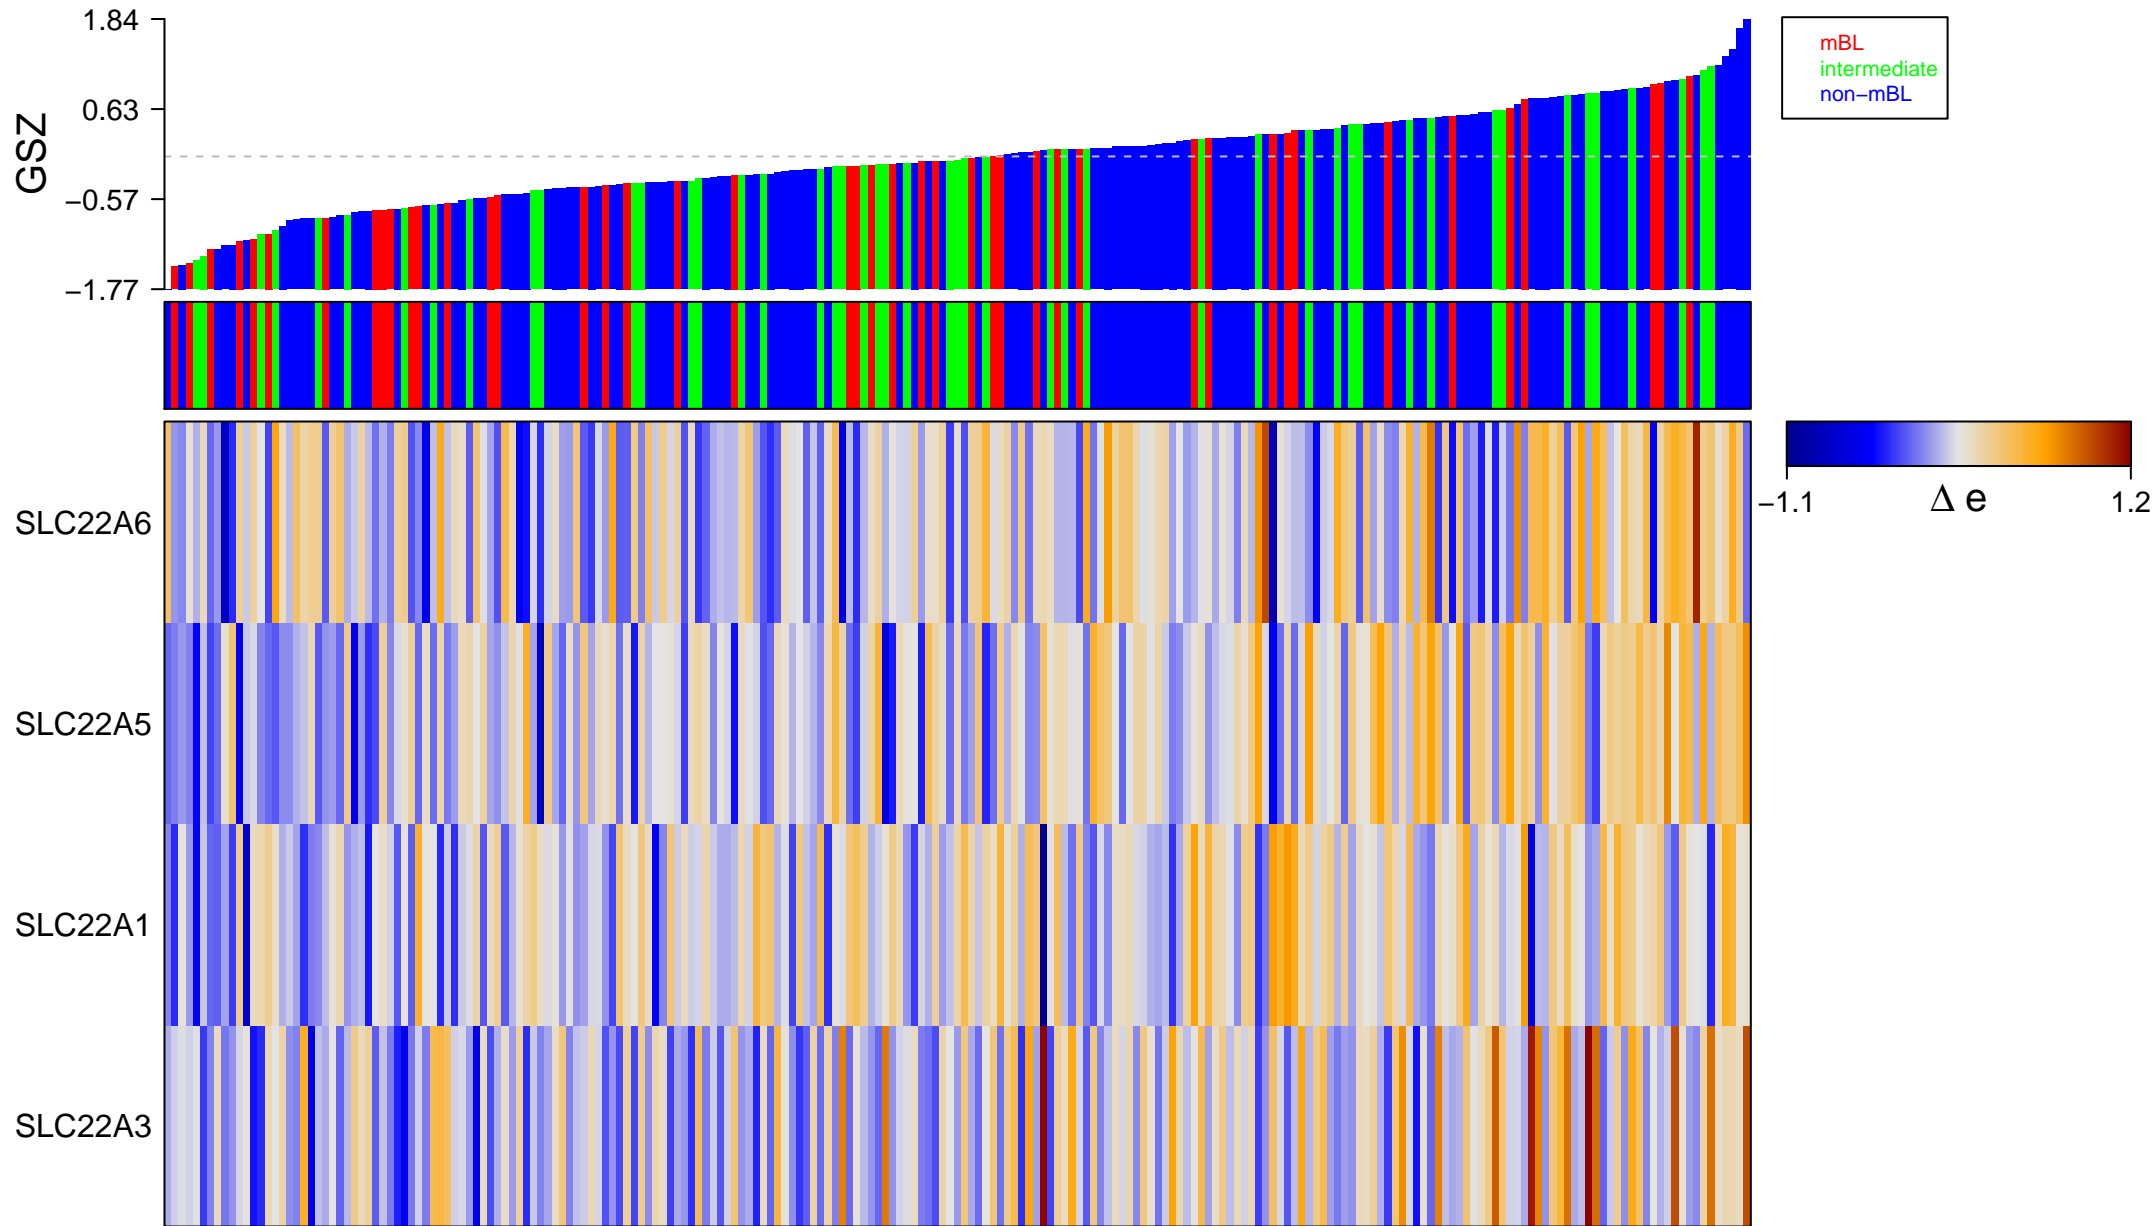

REACTOME_ORGANIC_CATION_ANION_ZWITTERION_TRANSPORT

REACTOME_ORGANIC_CATION_ANION_ZWITTERION_TRANSPORT

Legend for feature states:

- on (black square)
- (grey square)
- off (white square)

REACTOME_ORGANIC_CATION_ANION_ZWITTERION_TRANSPORT