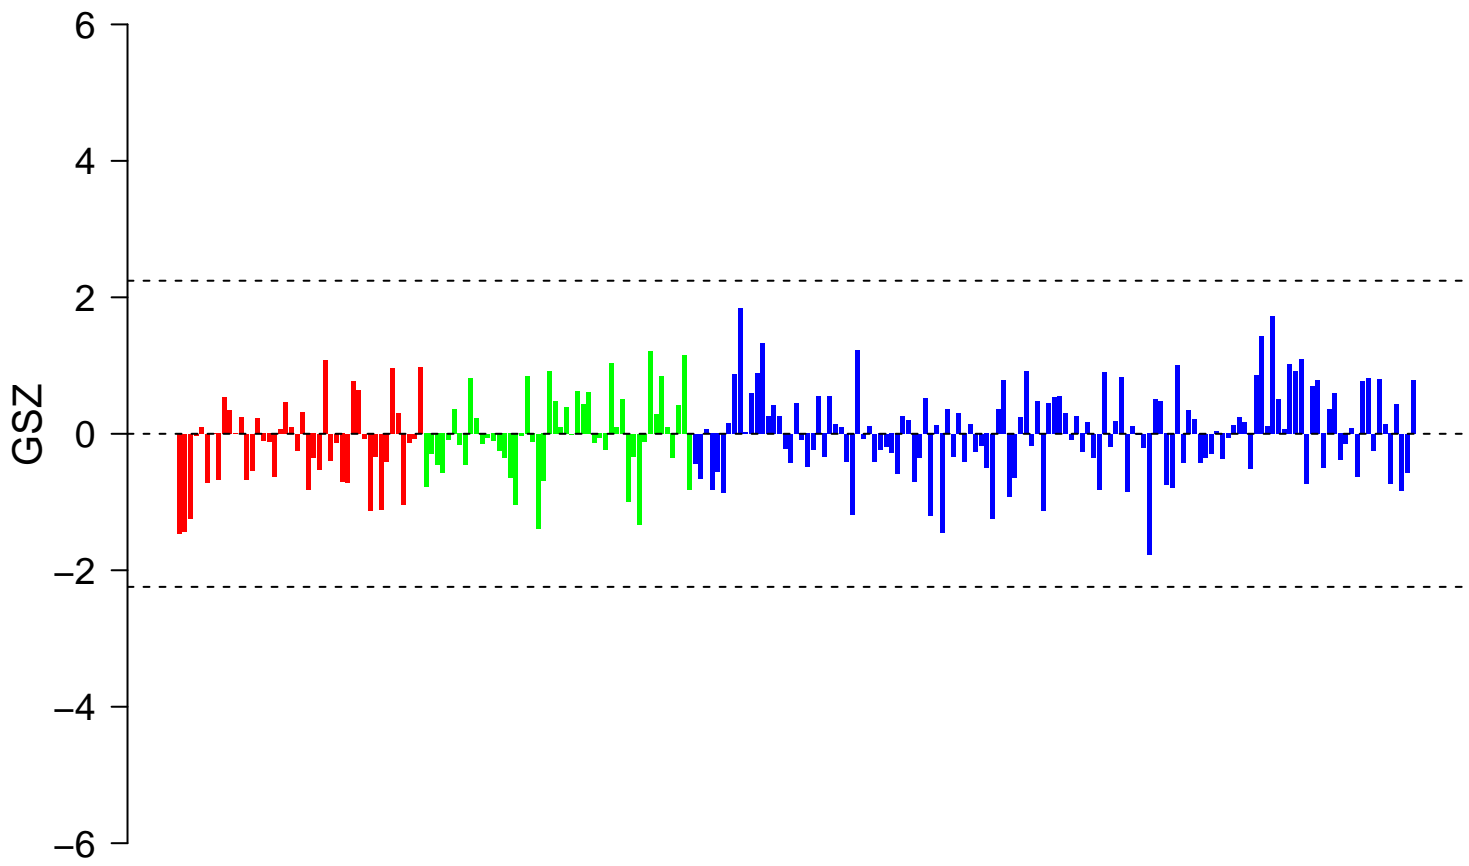

REACTOME_ORGANIC_CATION_ANION_ZWITTERION_TRANSPORT

REACTOME_ORGANIC_CATION_ANION_ZWITTERION_TRANSPORT

Legend for feature states:

- on (black square)
- (grey square)
- off (white square)

REACTOME_ORGANIC_CATION_ANION_ZWITTERION_TRANSPORT