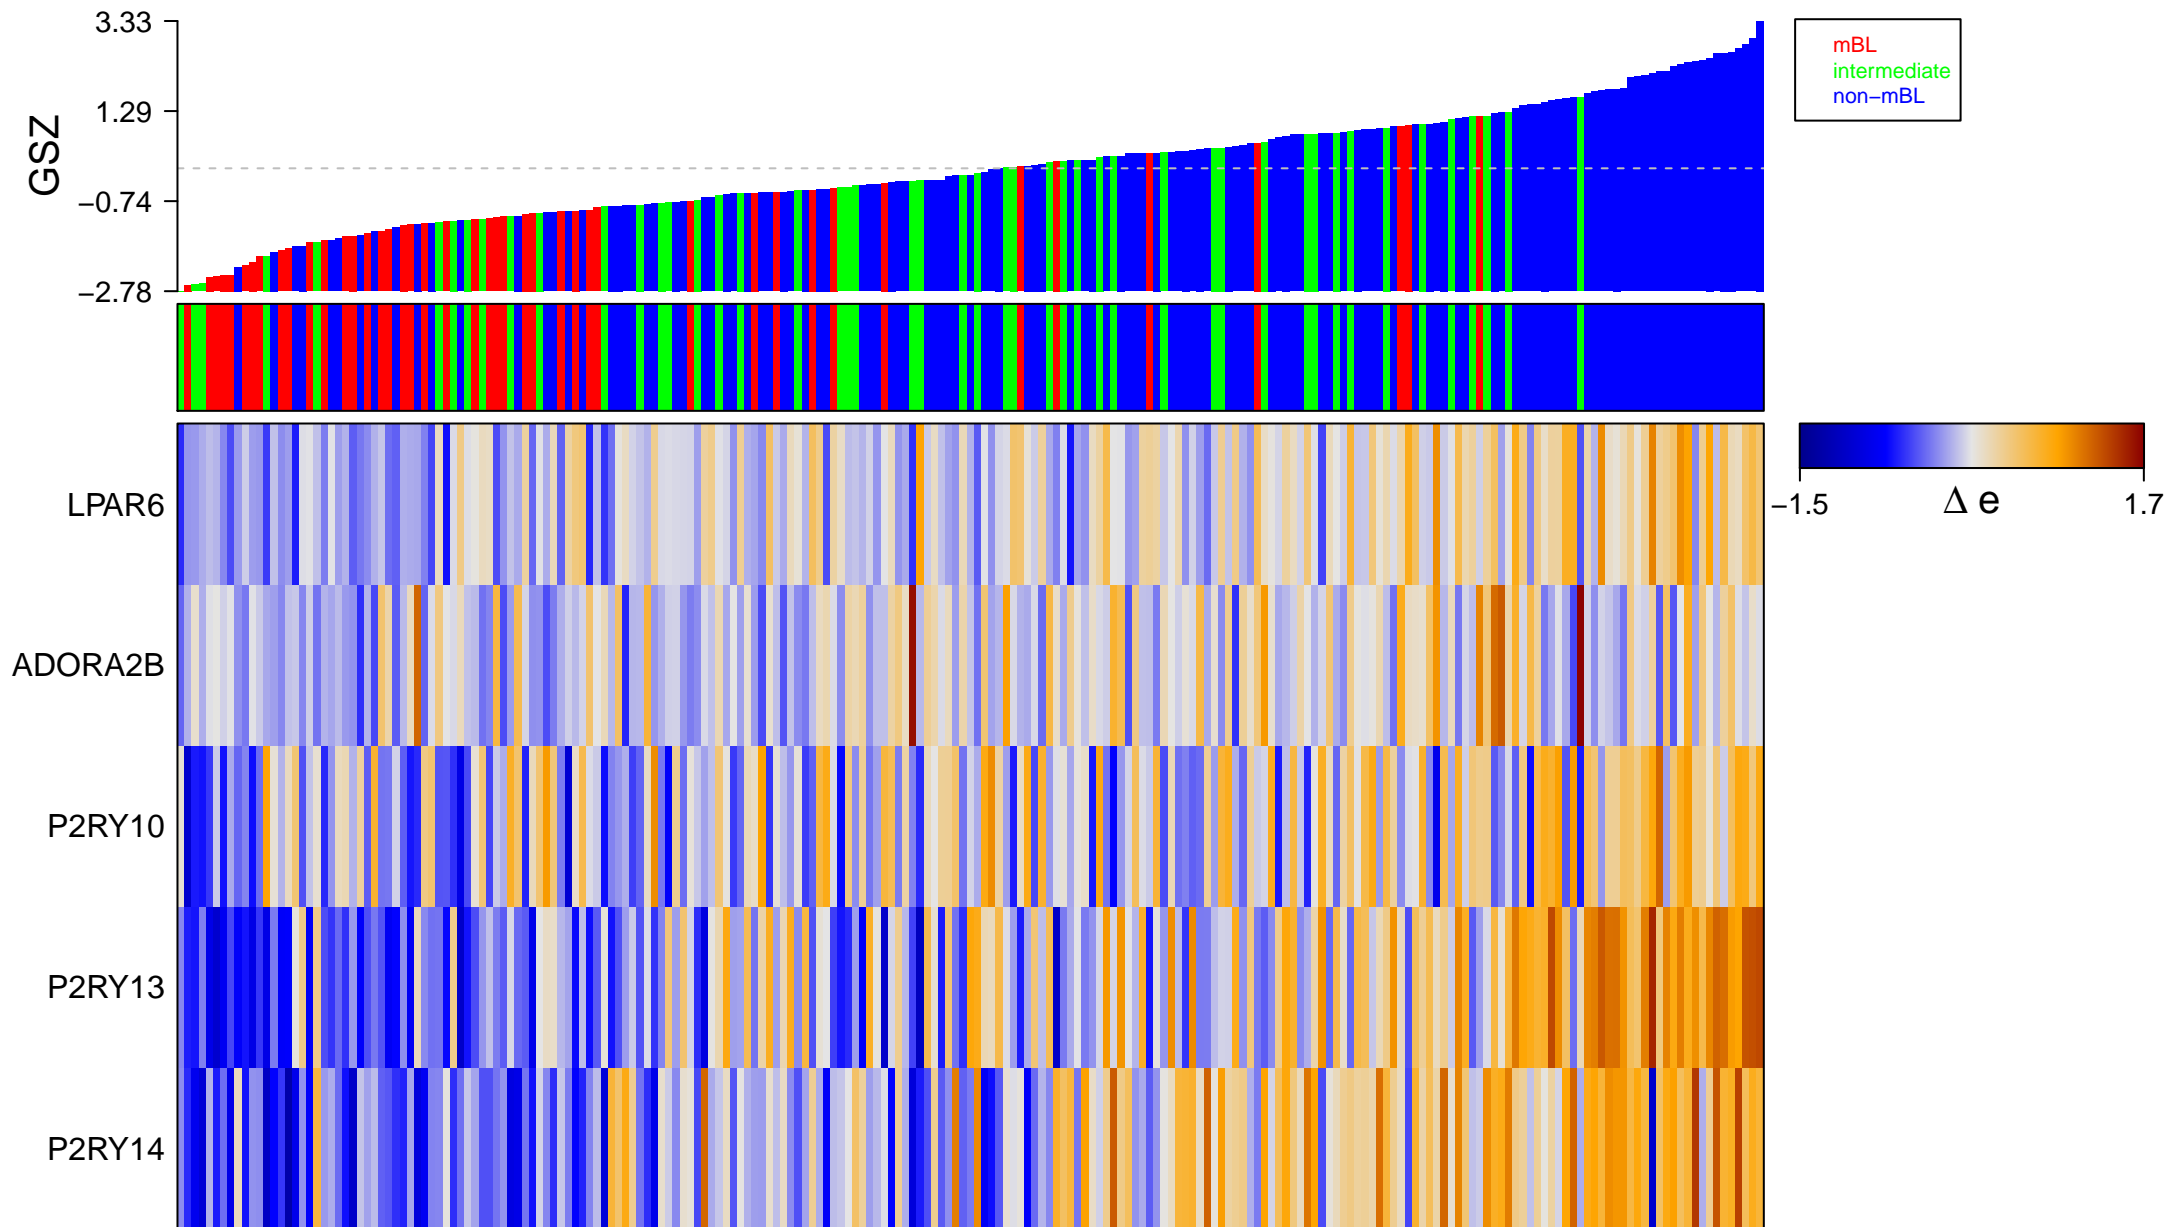

# REACTOME\_NUCLEOTIDE\_LIKE\_PURINERGIC\_RECEPTORS

# REACTOME\_NUCLEOTIDE\_LIKE\_PURINERGIC\_RECEPTORS

■ on  
■ -  
□ off