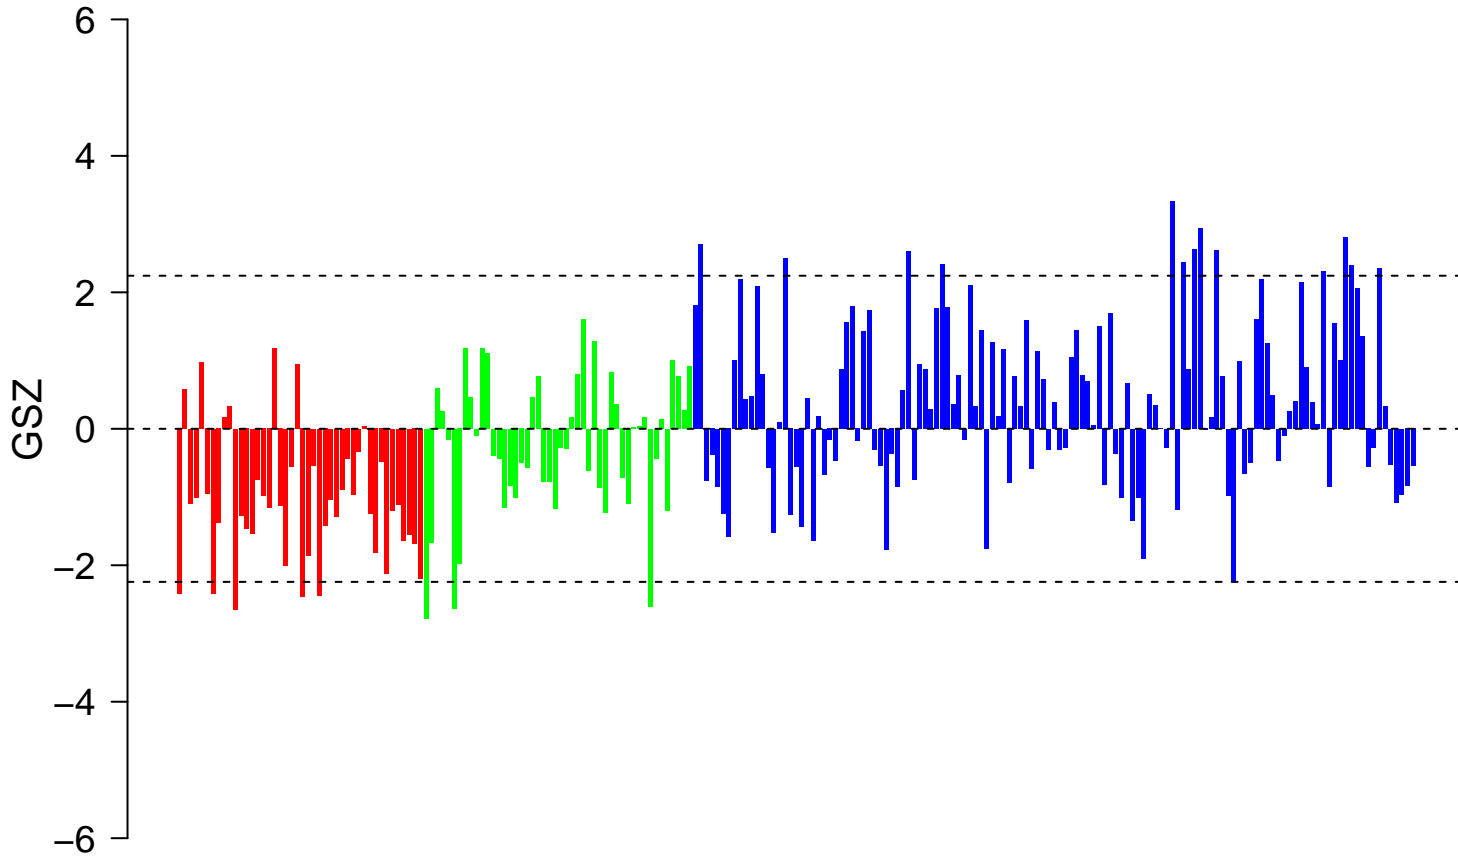

# REACTOME\_NUCLEOTIDE\_LIKE\_PURINERGIC\_RECEPTORS

# REACTOME\_NUCLEOTIDE\_LIKE\_PURINERGIC\_RECEPTORS

■ on  
■ -  
□ off