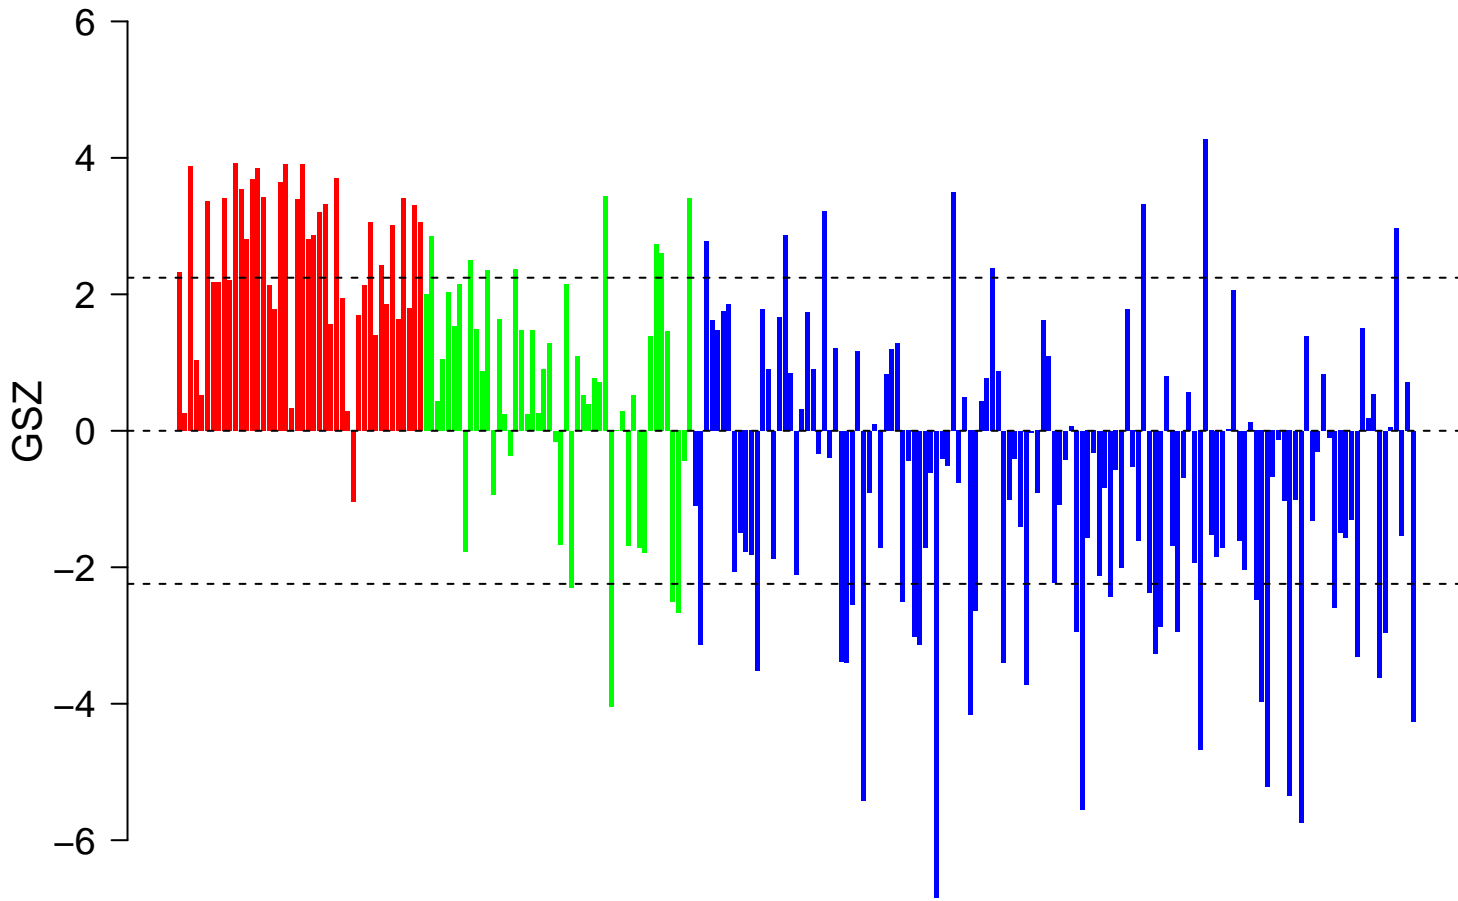

REACTOME_NUCLEOTIDE_EXCISION_REPAIR

REACTOME_NUCLEOTIDE_EXCISION_REPAIR

■ on
■ -
□ off

REACTOME_NUCLEOTIDE_EXCISION_REPAIR