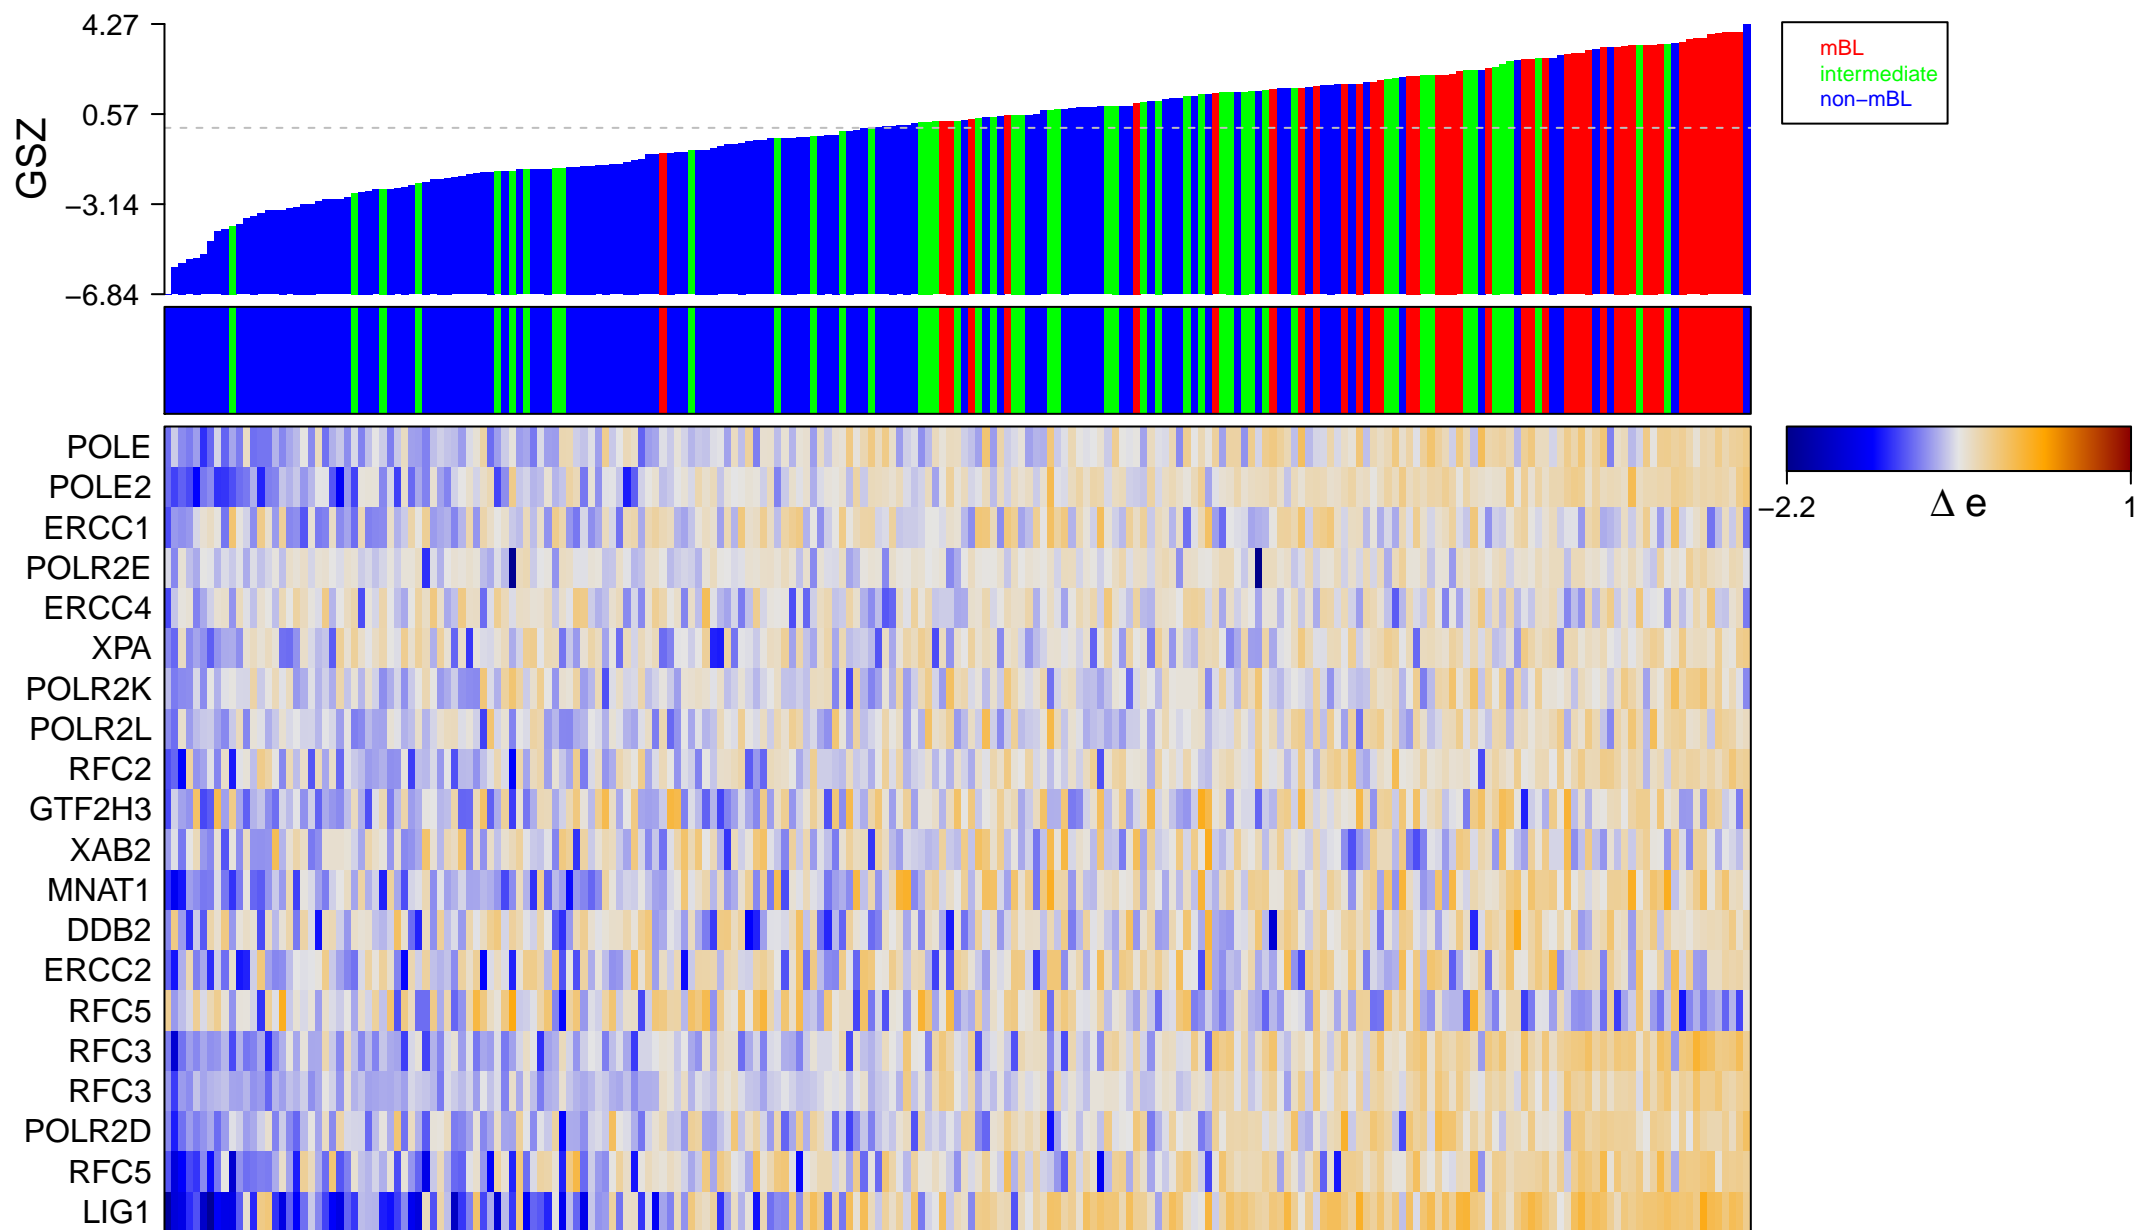

REACTOME_NUCLEOTIDE_EXCISION_REPAIR

REACTOME_NUCLEOTIDE_EXCISION_REPAIR

■ on
■ -
□ off

REACTOME_NUCLEOTIDE_EXCISION_REPAIR