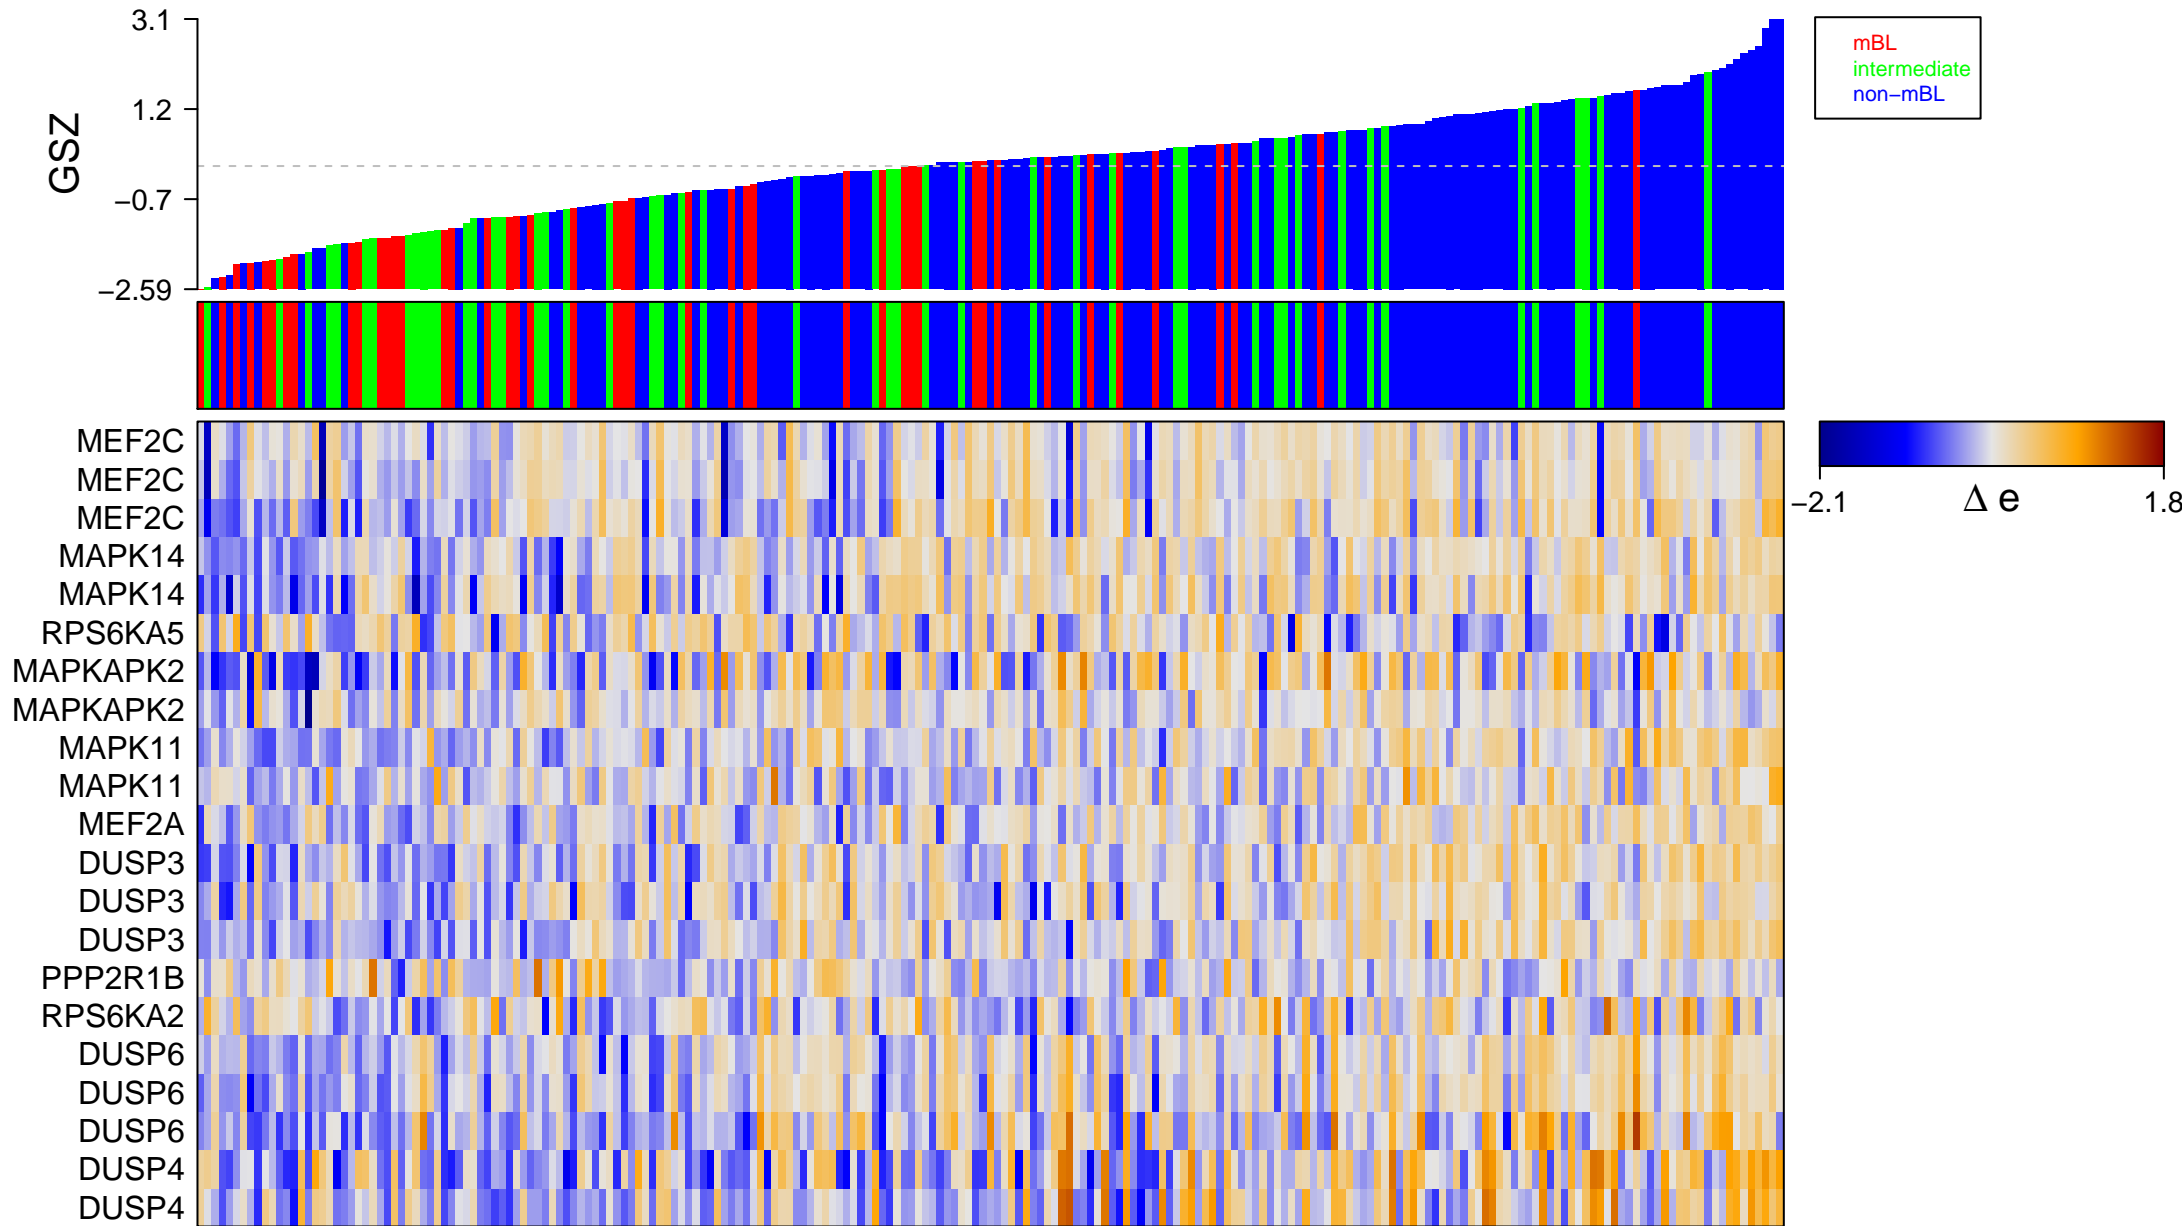

REACTOME_NUCLEAR_EVENTS_KINASE_AND_TRANSCRIPTION_FACTOR_ACTIVATION

ME_NUCLEAR_EVENTS_KINASE_AND_TRANSCRIPTION_FACTOR_ACTIVATION

■ on
■ -
□ off

REACTOME_NUCLEAR_EVENTS_KINASE_AND_TRANSCRIPTION_FACTOR_ACTIVATION