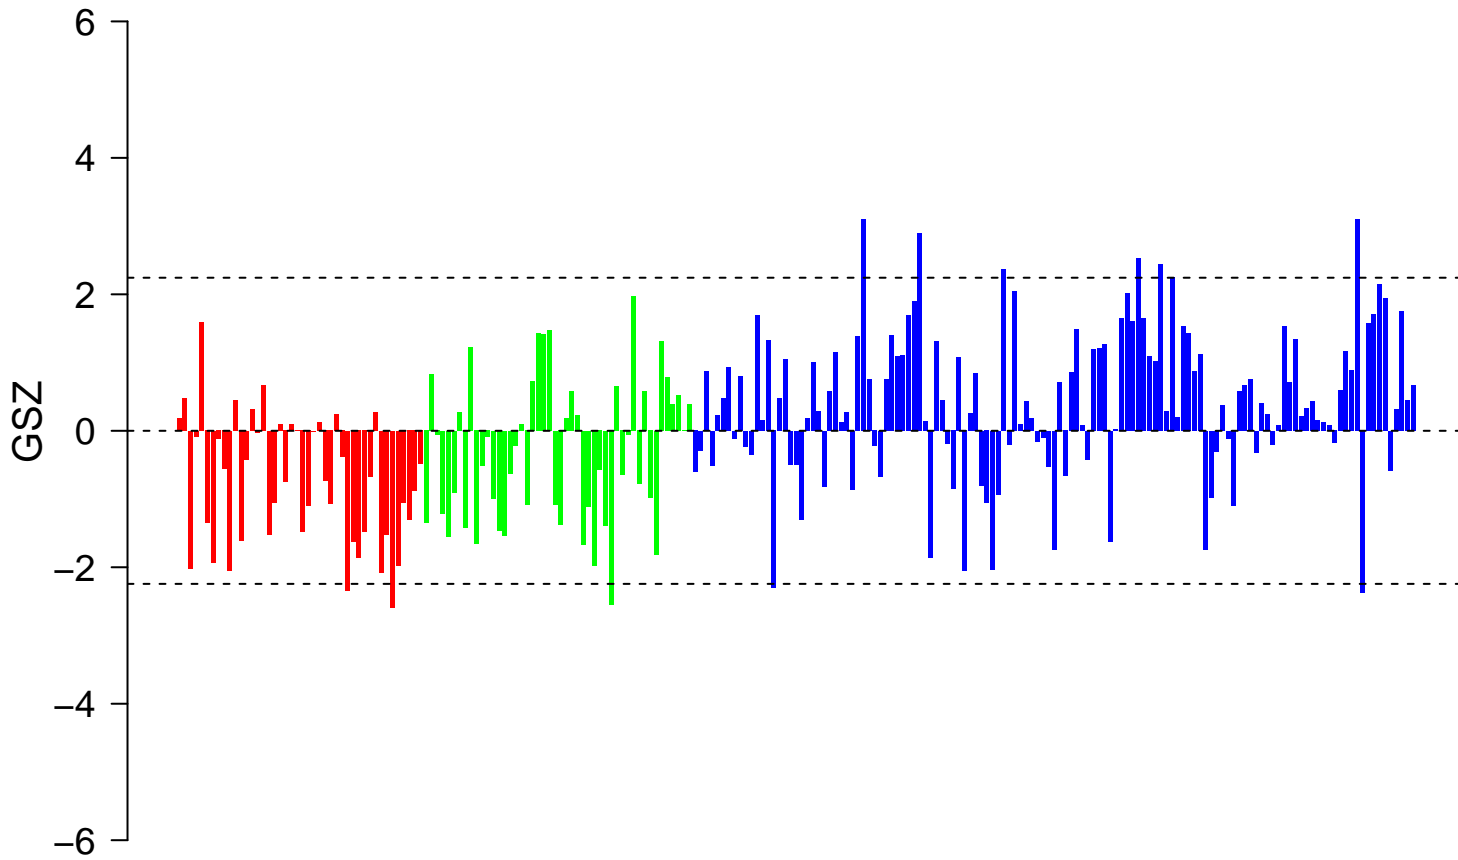

REACTOME_NUCLEAR_EVENTS_KINASE_AND_TRANSCRIPTION_FACTOR_ACTIVATION

ME_NUCLEAR_EVENTS_KINASE_AND_TRANSCRIPTION_FACTOR_ACTIVATION

■ on
■ -
□ off

REACTOME_NUCLEAR_EVENTS_KINASE_AND_TRANSCRIPTION_FACTOR_ACTIVATION