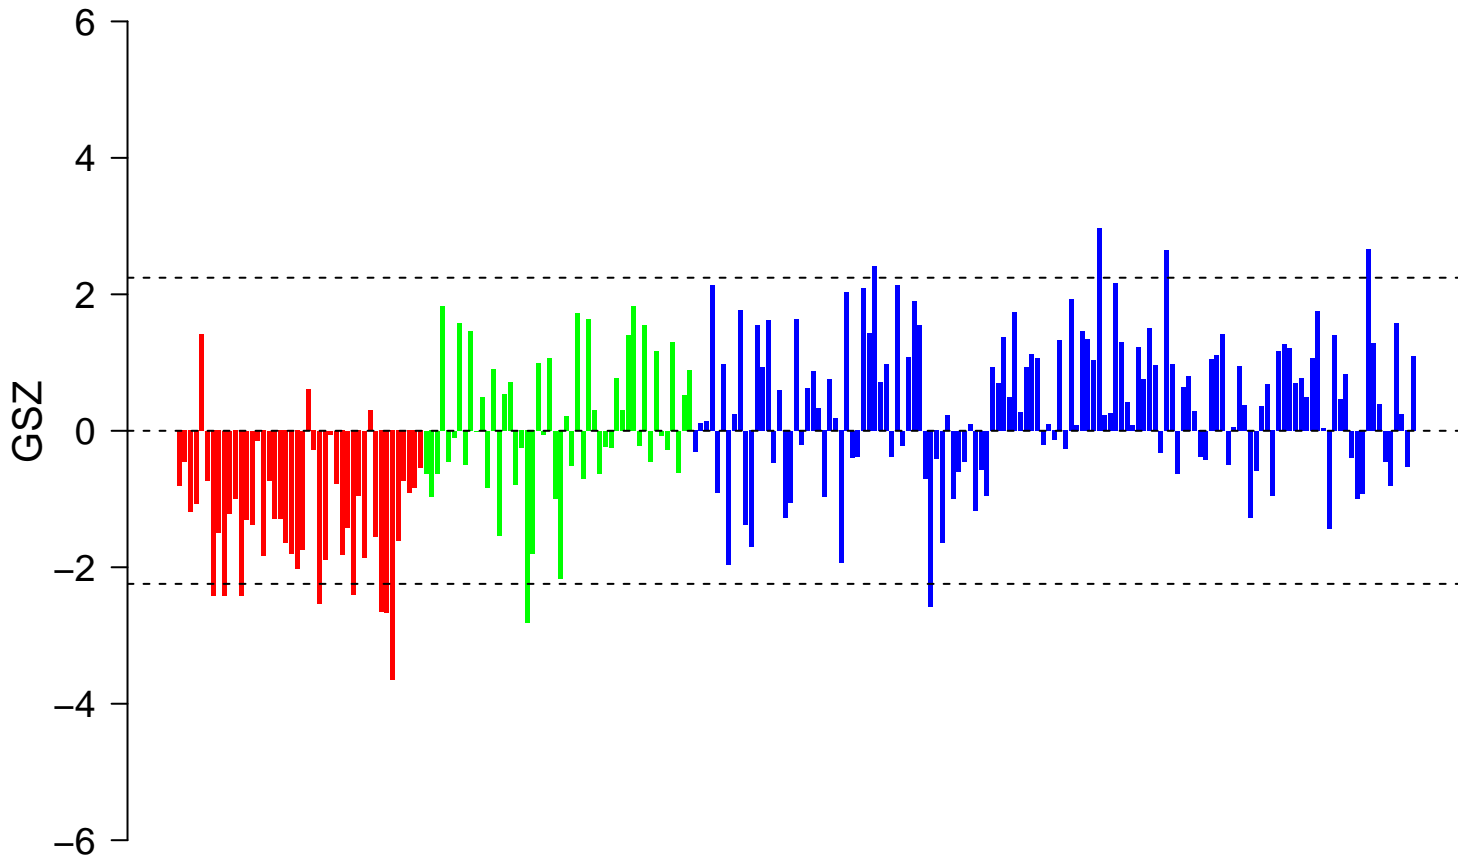

REACTOME_NRAGE_SIGNALS_DEATH_THROUGH_JNK

REACTOME_NRAGE_SIGNALS_DEATH_THROUGH_JNK

REACTOME_NRAGE_SIGNALS_DEATH_THROUGH_JNK