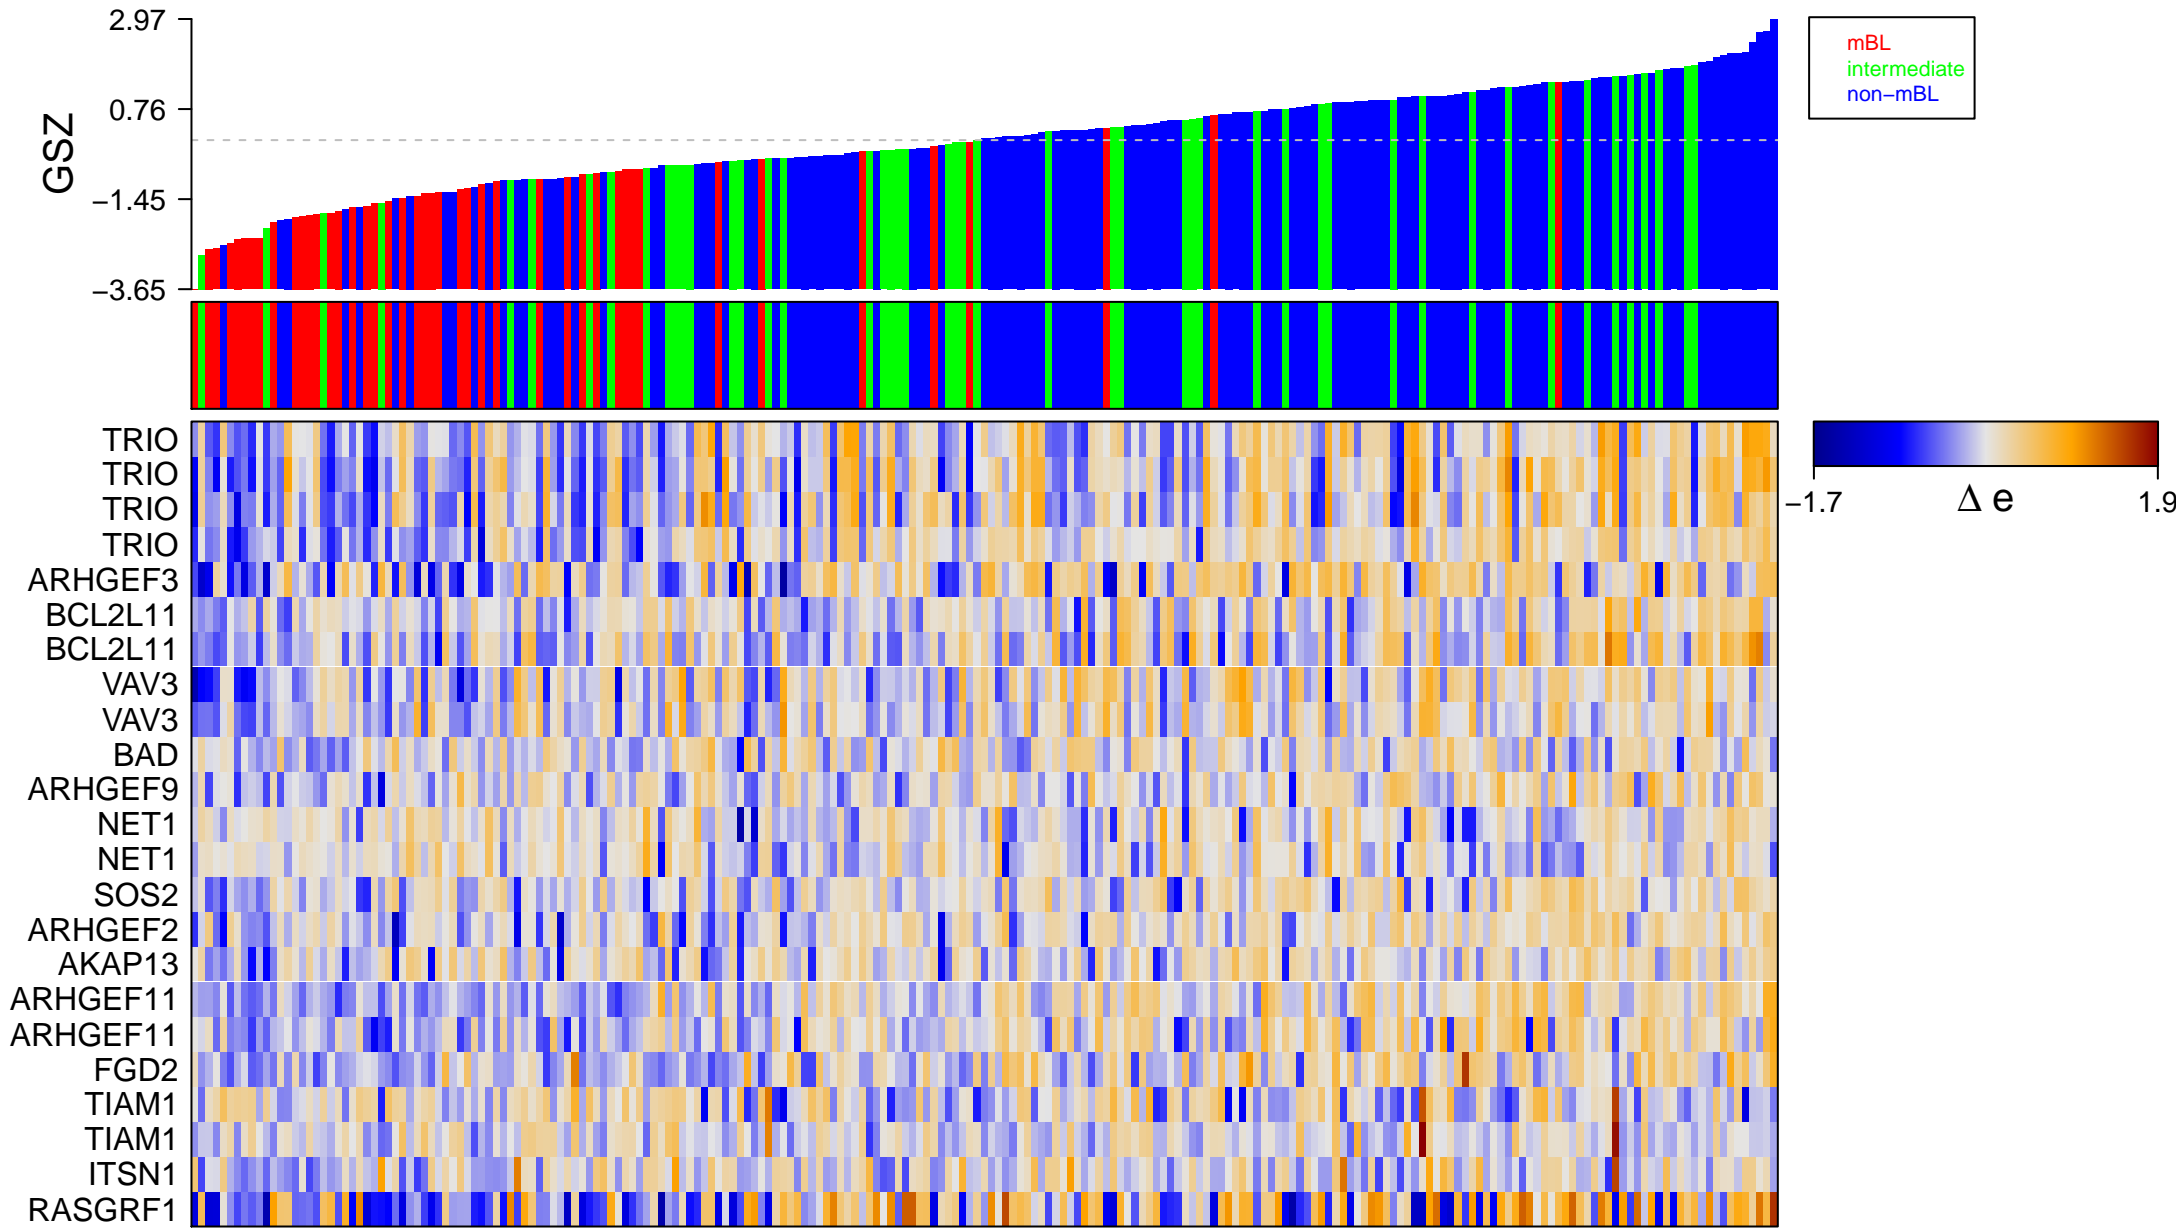

REACTOME_NRAGE_SIGNALS_DEATH_THROUGH_JNK

REACTOME_NRAGE_SIGNALS_DEATH_THROUGH_JNK

REACTOME_NRAGE_SIGNALS_DEATH_THROUGH_JNK