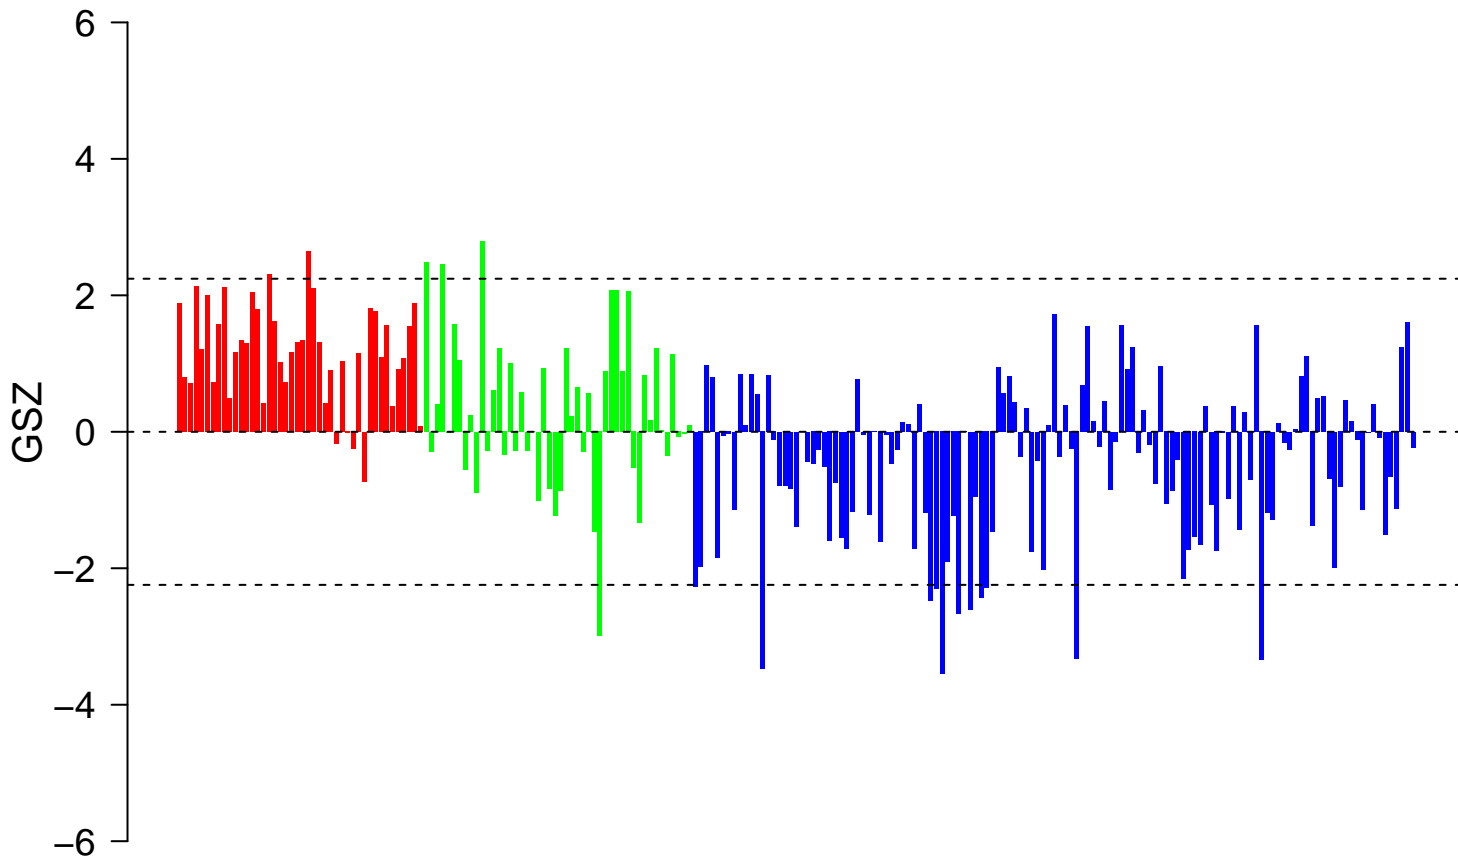

REACTOME_NOTCH1_INTRACELLULAR_DOMAIN_REGULATES_TRANSCRIPTION

TOME_NOTCH1_INTRACELLULAR_DOMAIN_REGULATES_TRANSCRIPTION

■ on
■ -
□ off

REACTOME_NOTCH1_INTRACELLULAR_DOMAIN_REGULATES_TRANSCRIPTION