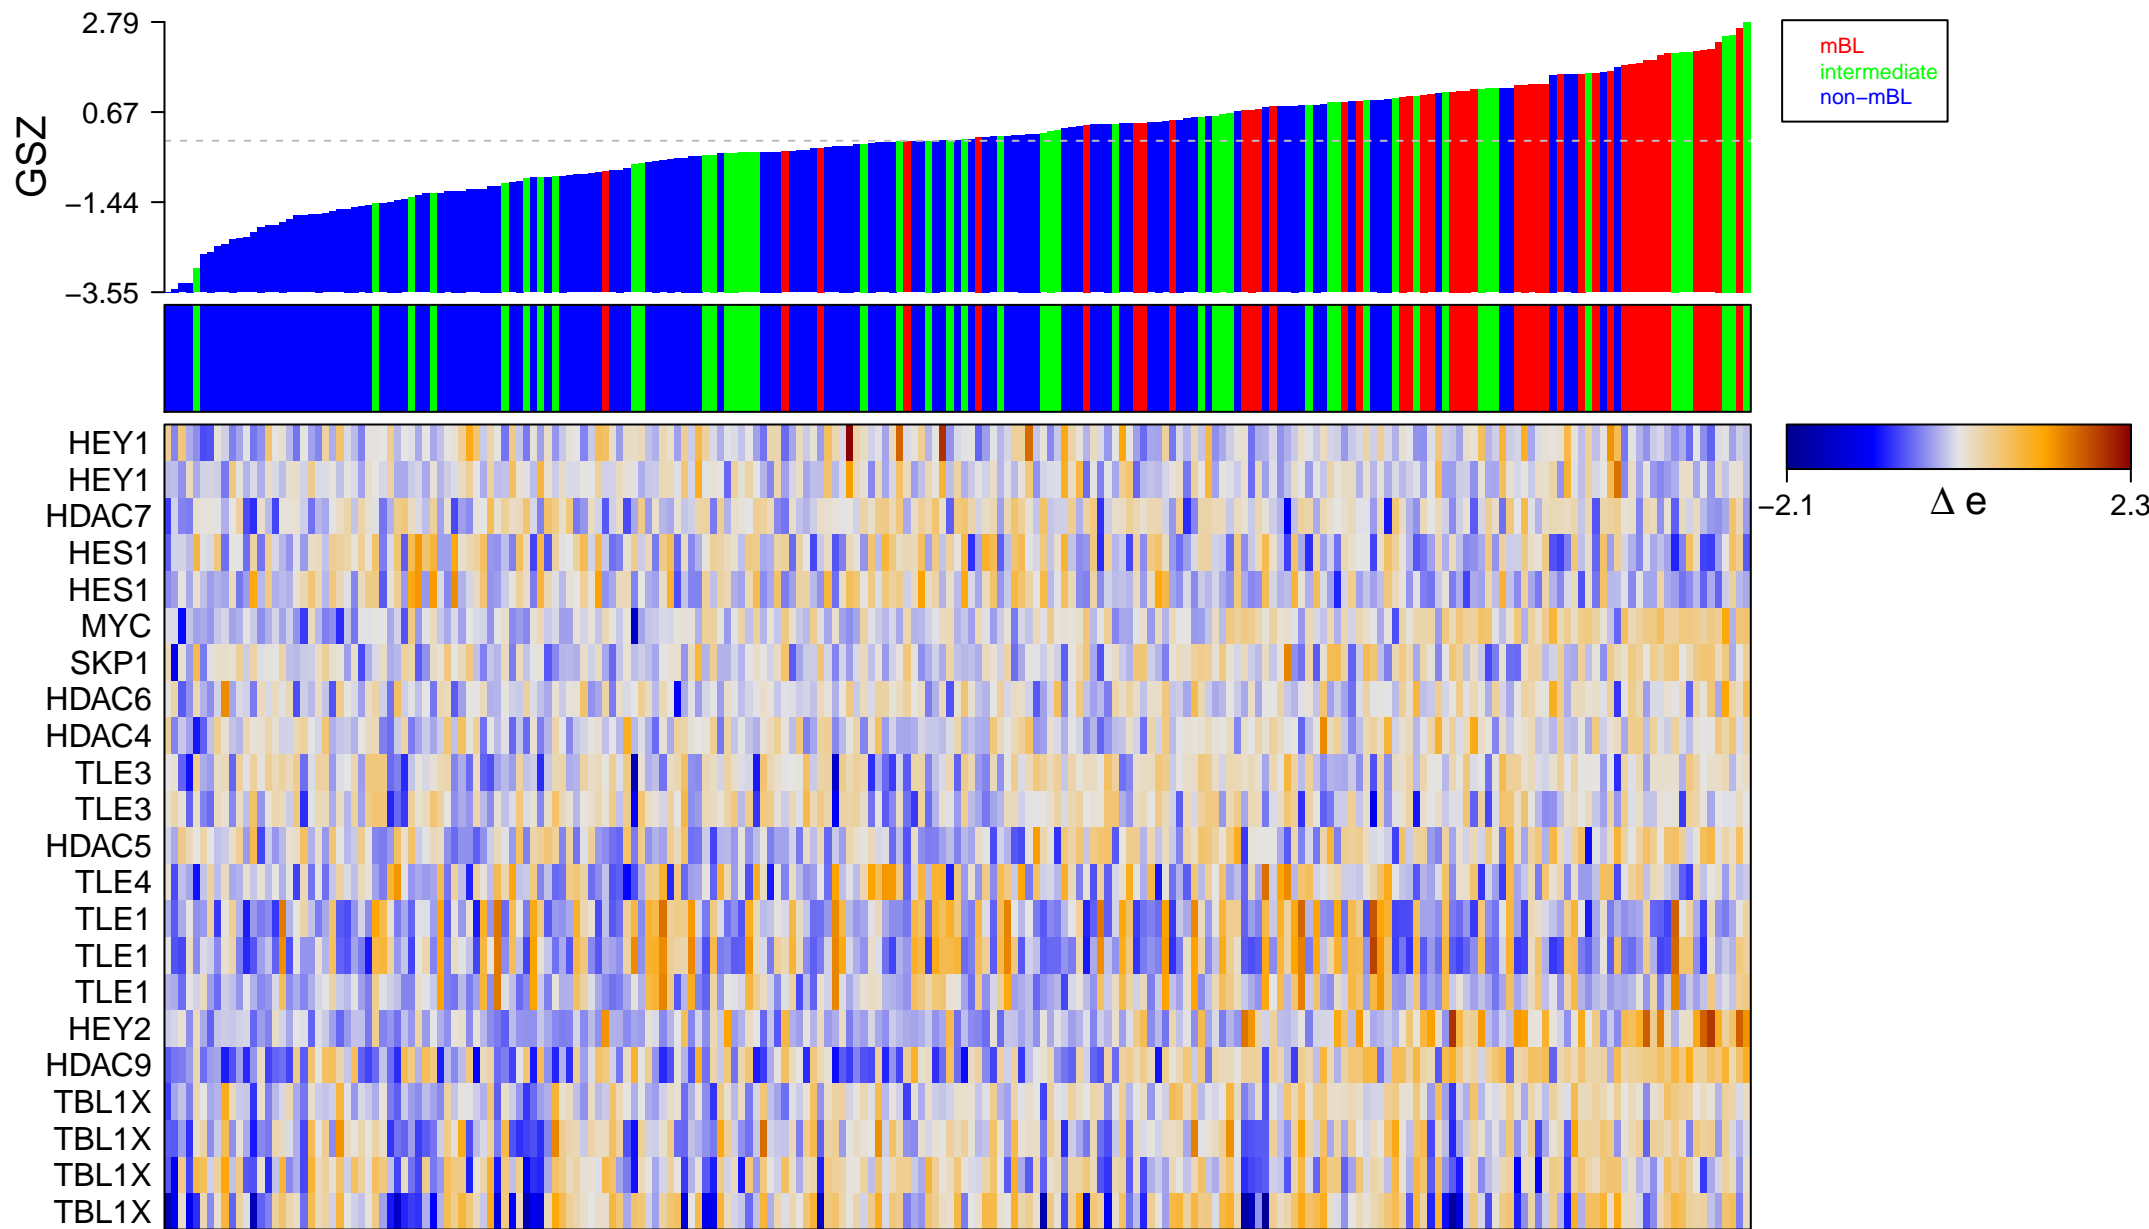

REACTOME_NOTCH1_INTRACELLULAR_DOMAIN_REGULATES_TRANSCRIPTION

TOME_NOTCH1_INTRACELLULAR_DOMAIN_REGULATES_TRANSCRIPTION

■ on
■ -
□ off

REACTOME_NOTCH1_INTRACELLULAR_DOMAIN_REGULATES_TRANSCRIPTION