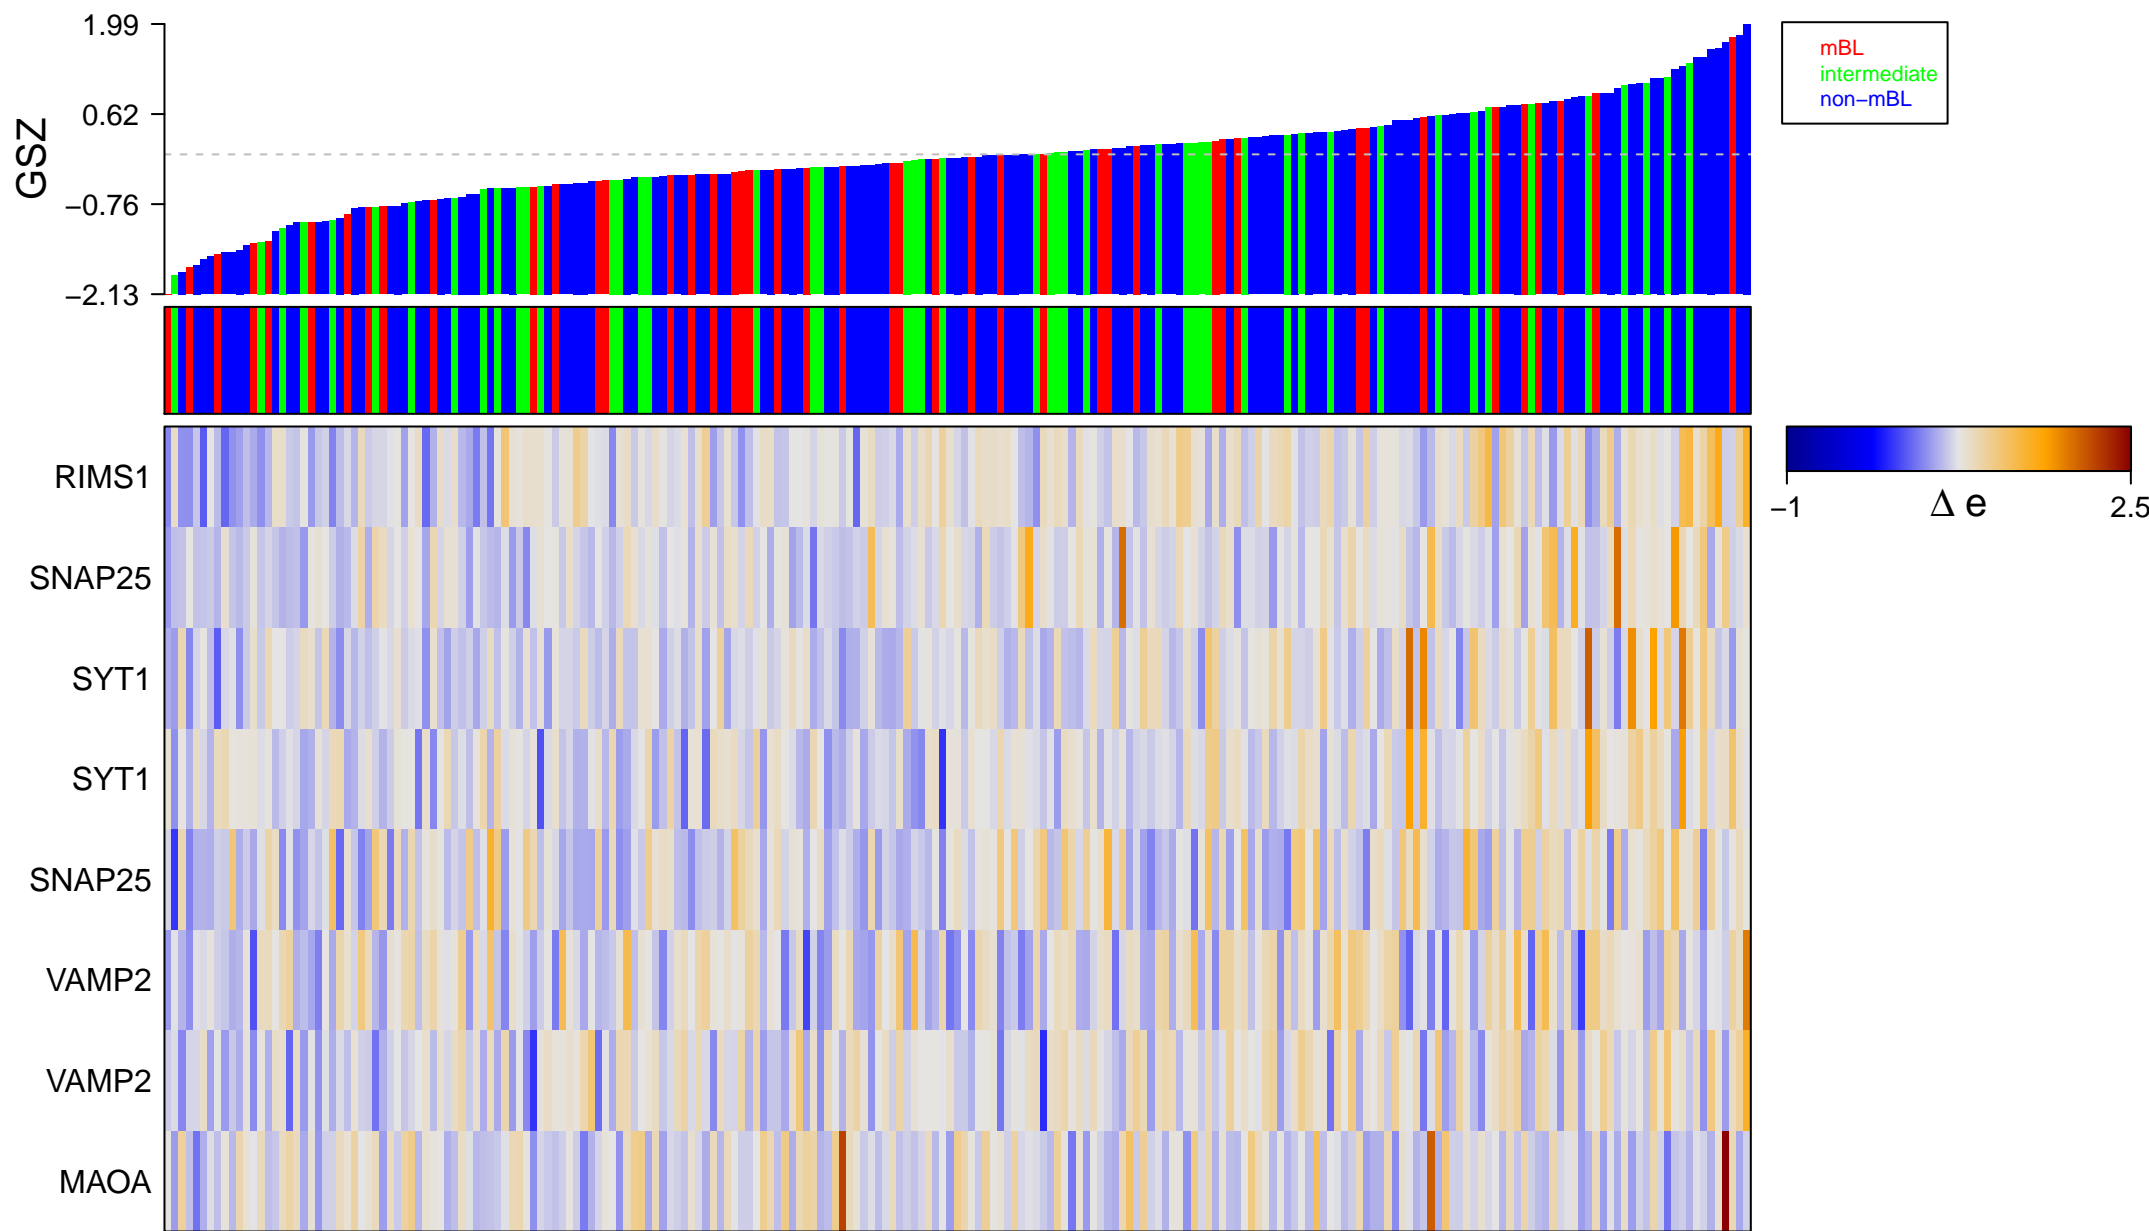

REACTOME_NOREPINEPHRINE_NEUROTRANSMITTER_RELEASE_CYCLE

EACTOME_NOREPINEPHRINE_NEUROTRANSMITTER_RELEASE_CYCLE

■ on
■ -
□ off

REACTOME_NOREPINEPHRINE_NEUROTRANSMITTER_RELEASE_CYCLE