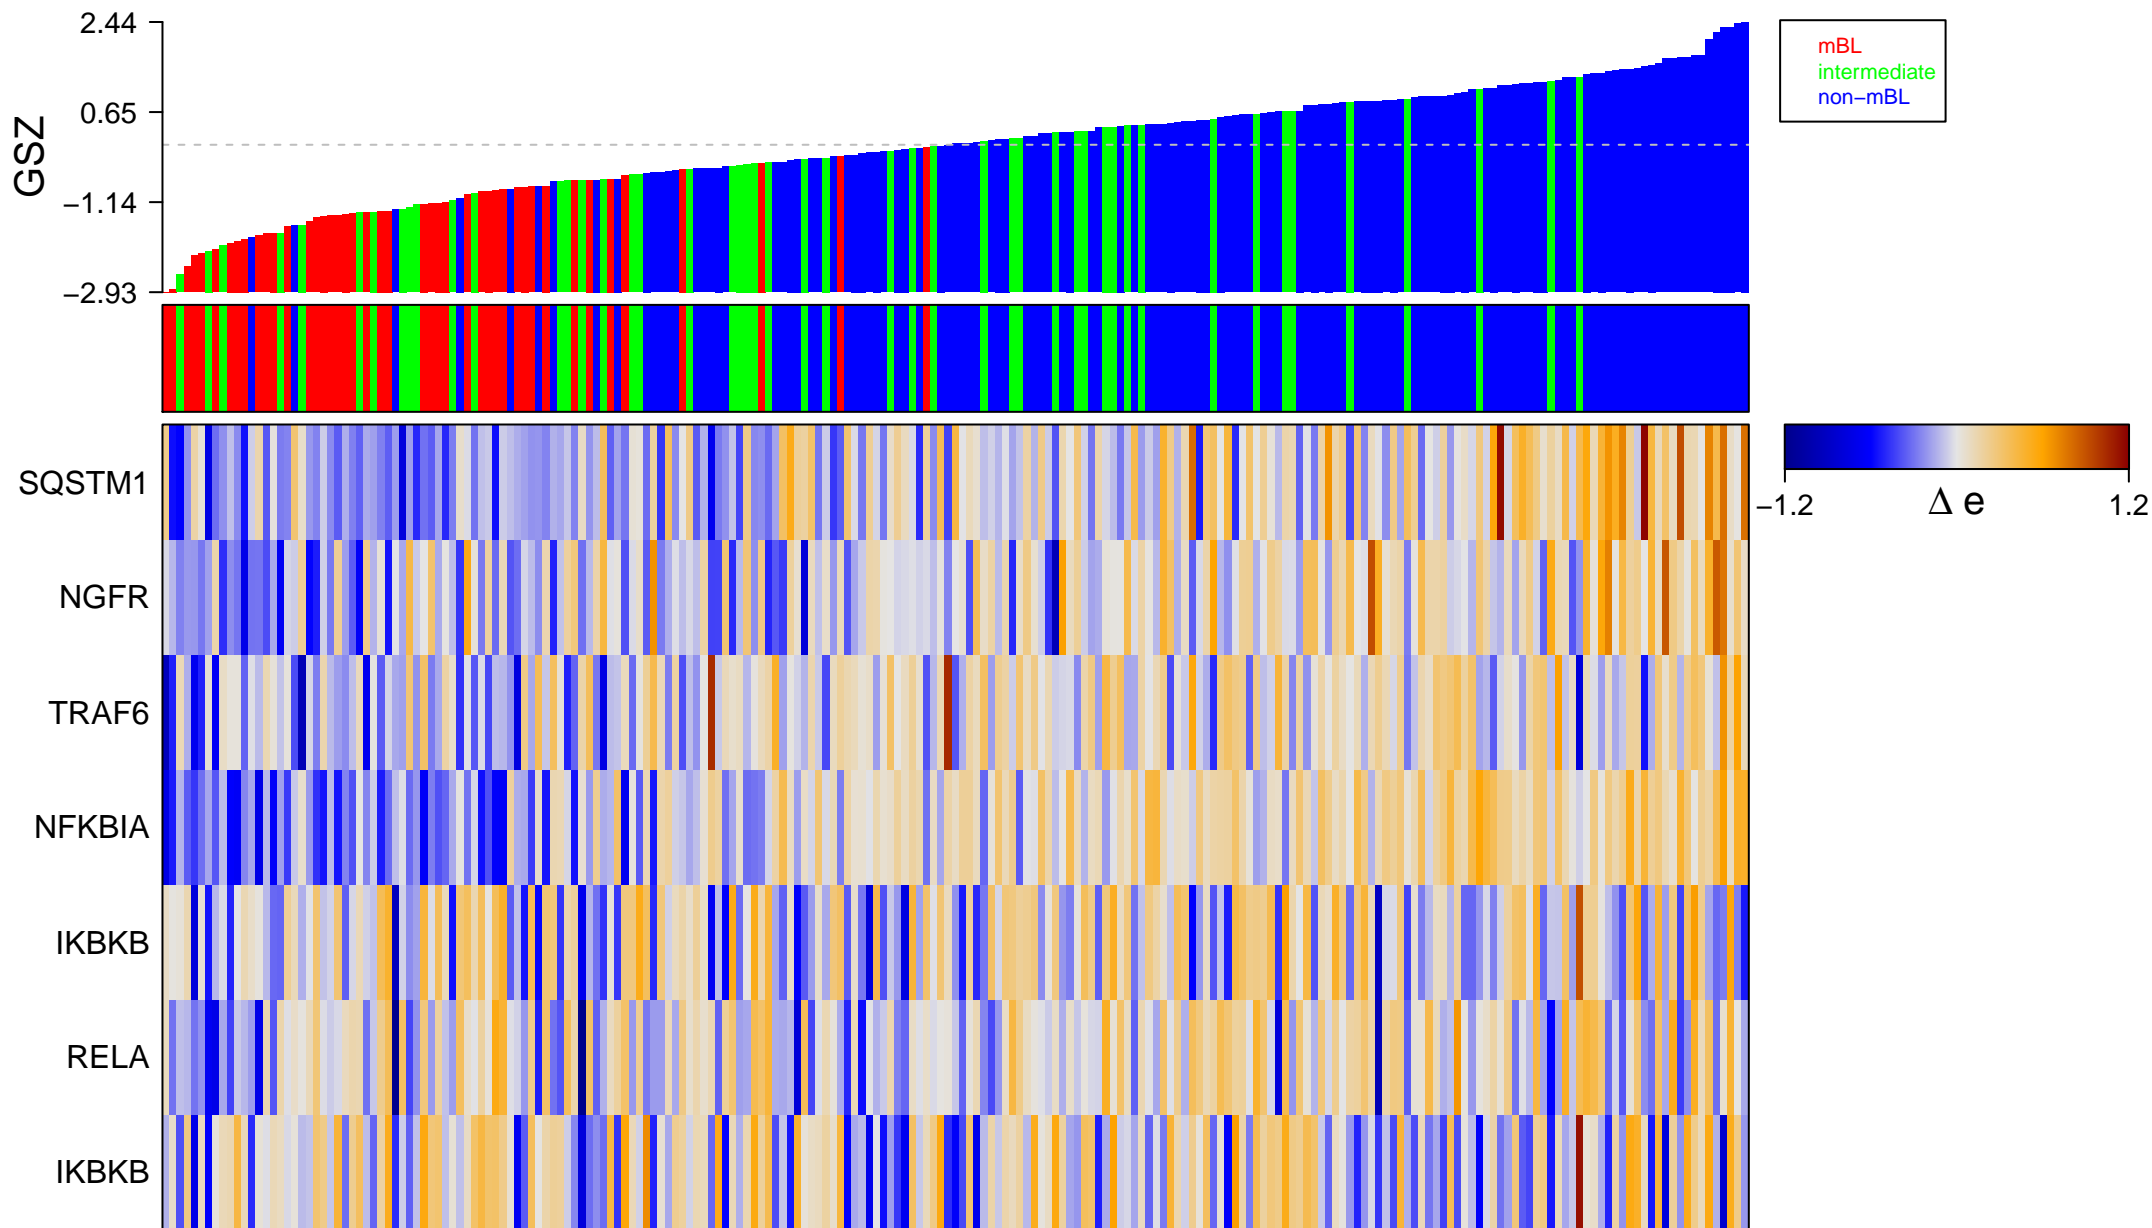

# REACTOME\_NFKB\_IS\_ACTIVATED\_AND\_SIGNALS\_SURVIVAL