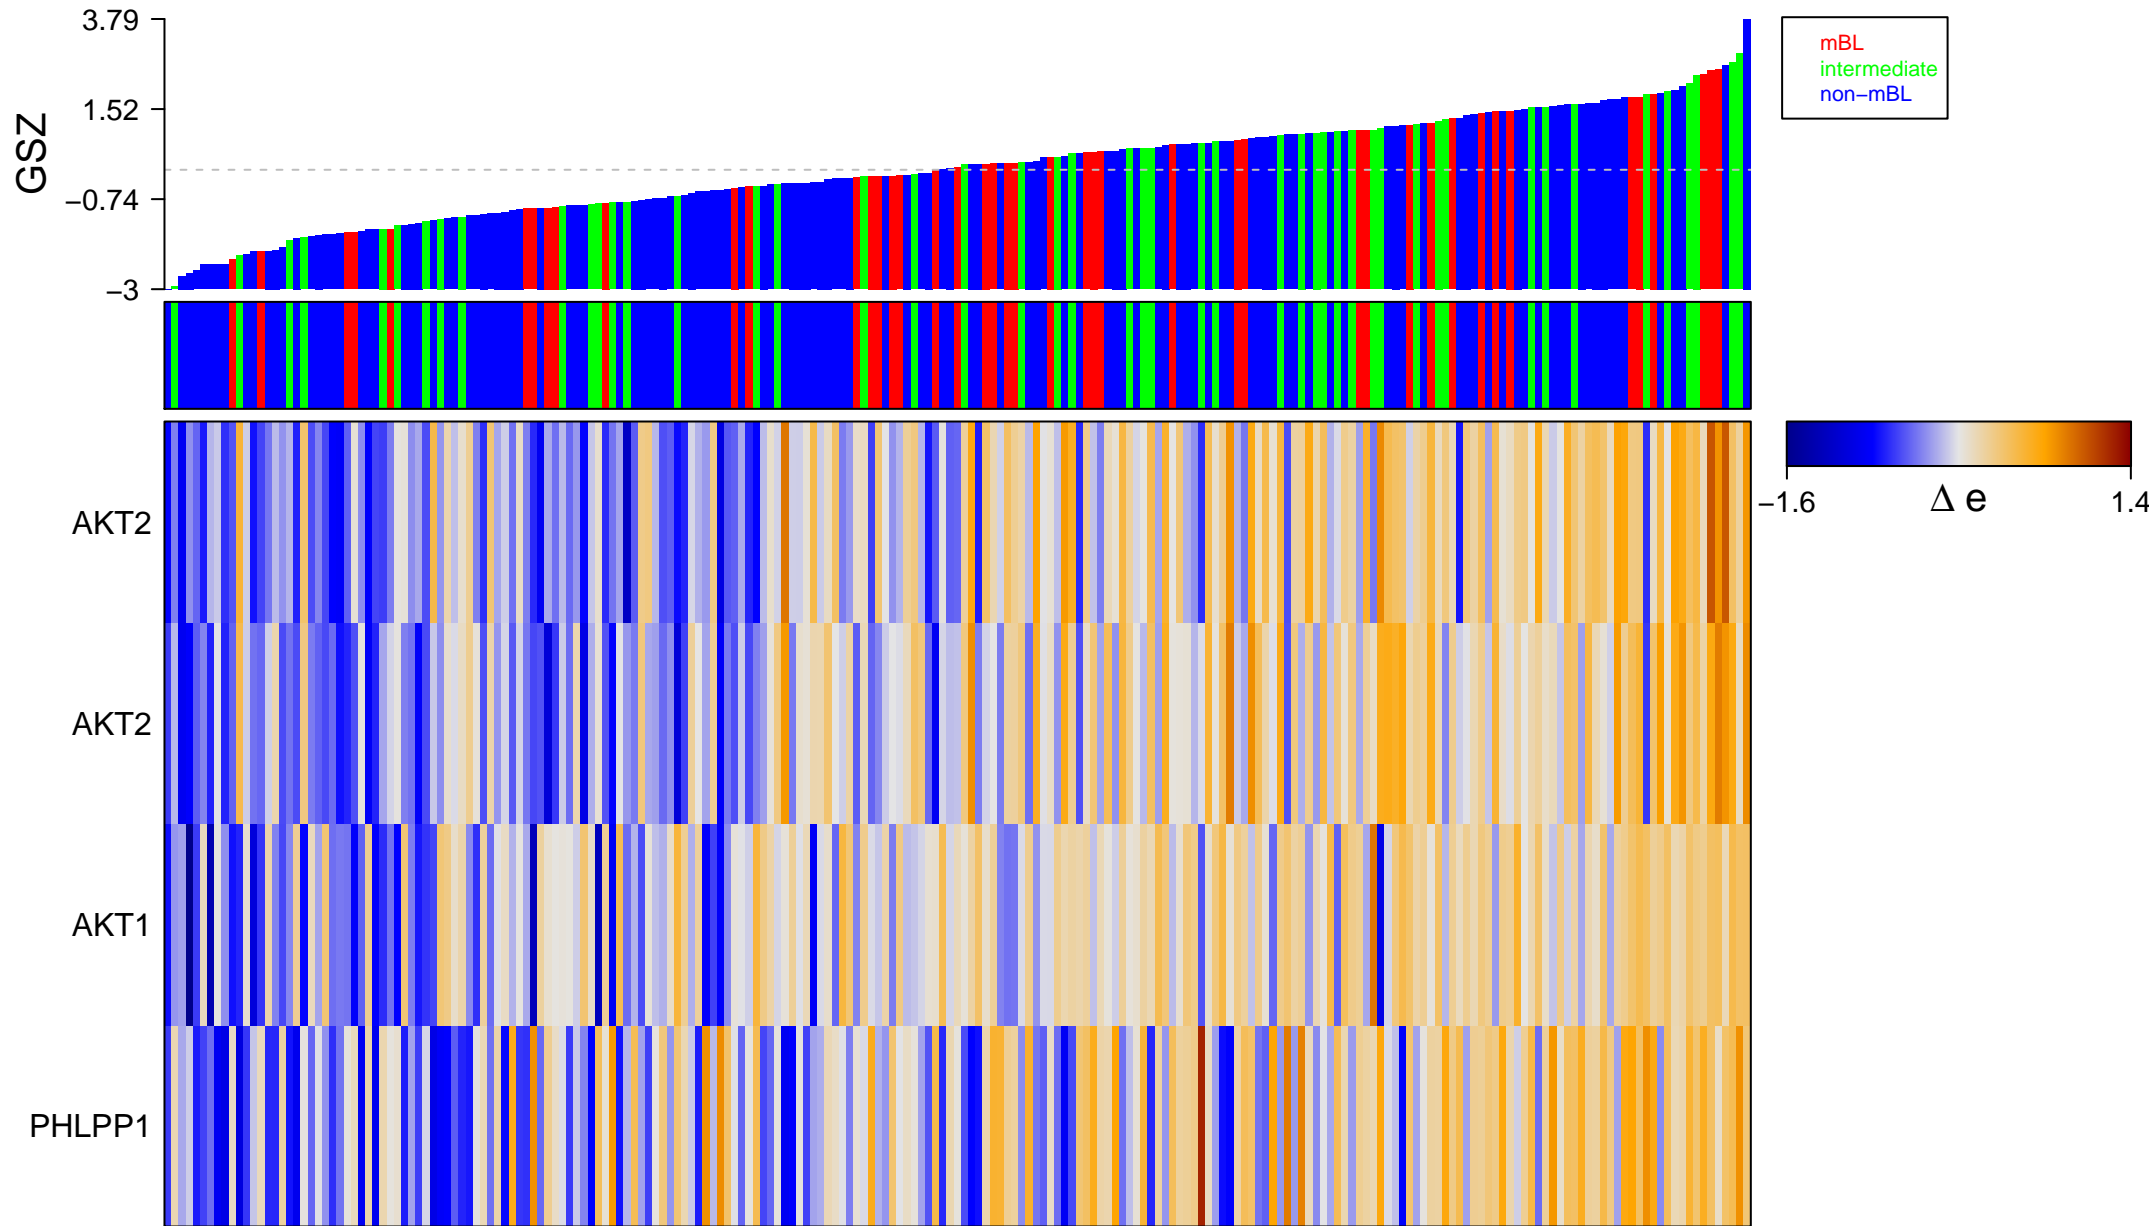

REACTOME_NEGATIVE_REGULATION_OF_THE_PI3K_AKT_NETWORK

REACTOME_NEGATIVE_REGULATION_OF_THE_PI3K_AKT_NETWORK

■ on
■ -
□ off

REACTOME_NEGATIVE_REGULATION_OF_THE_PI3K_AKT_NETWORK