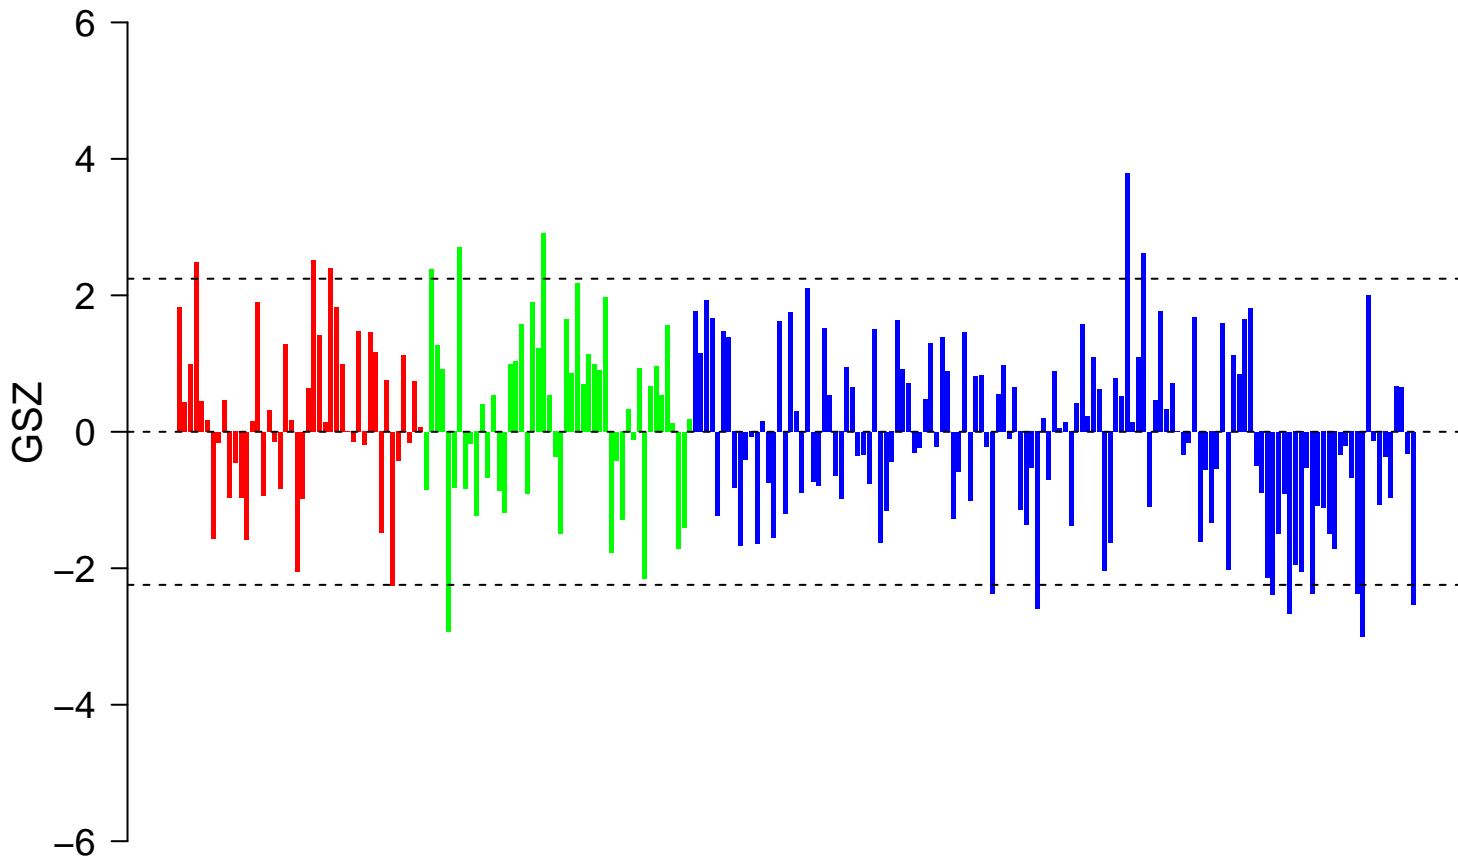

REACTOME_NEGATIVE_REGULATION_OF_THE_PI3K_AKT_NETWORK

REACTOME_NEGATIVE_REGULATION_OF_THE_PI3K_AKT_NETWORK

■ on
■ -
□ off

REACTOME_NEGATIVE_REGULATION_OF_THE_PI3K_AKT_NETWORK