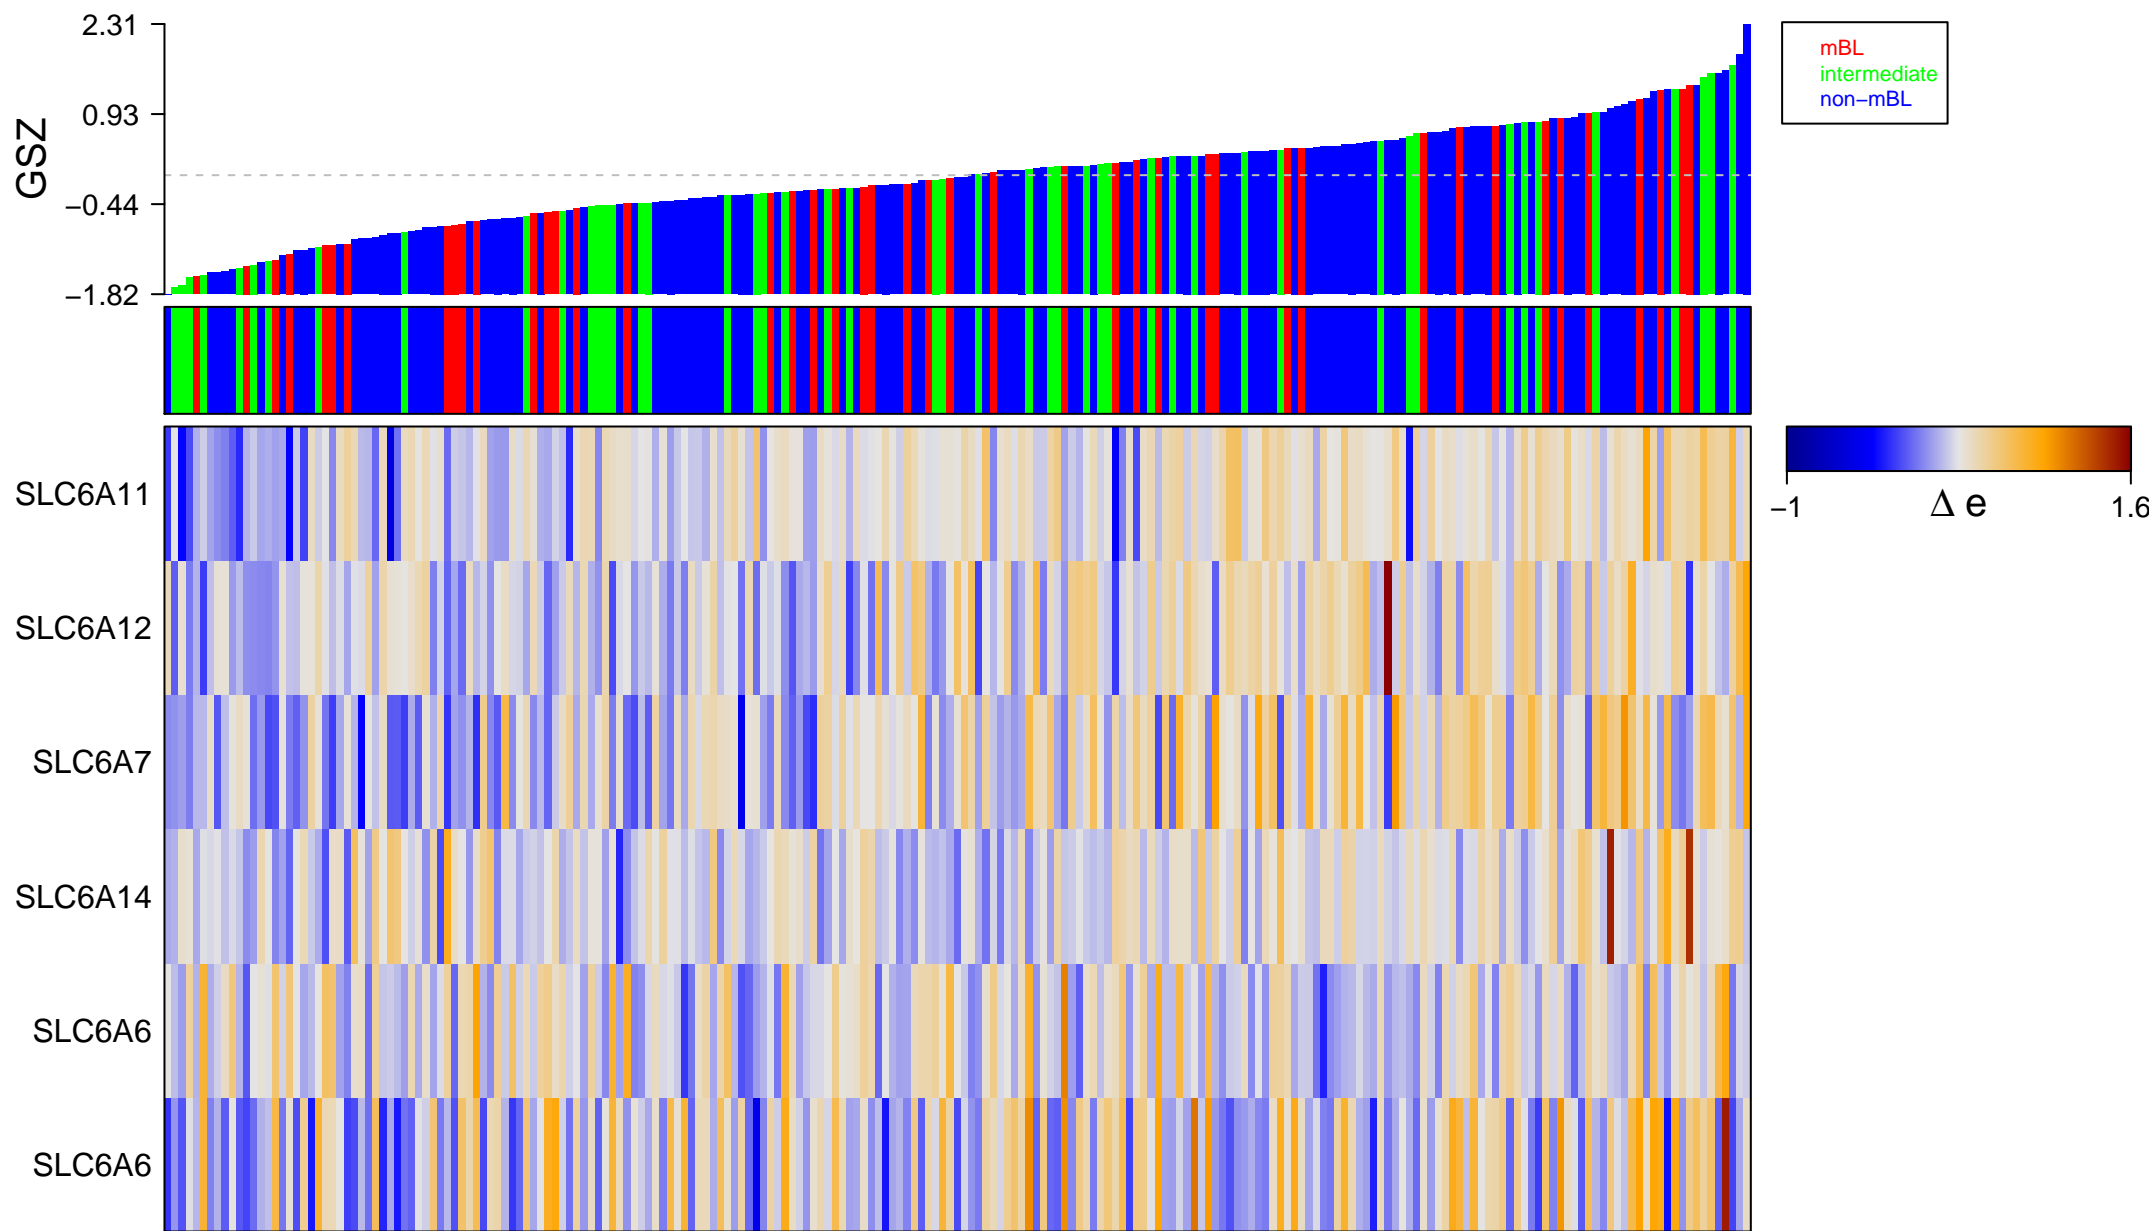

REACTOME_NA_CL_DEPENDENT_NEUROTRANSMITTER_TRANSPORTERS

ACTOME_NA_CL_DEPENDENT_NEUROTRANSMITTER_TRANSPORTERS

■ on
■ -
□ off

REACTOME_NA_CL_DEPENDENT_NEUROTRANSMITTER_TRANSPORTERS