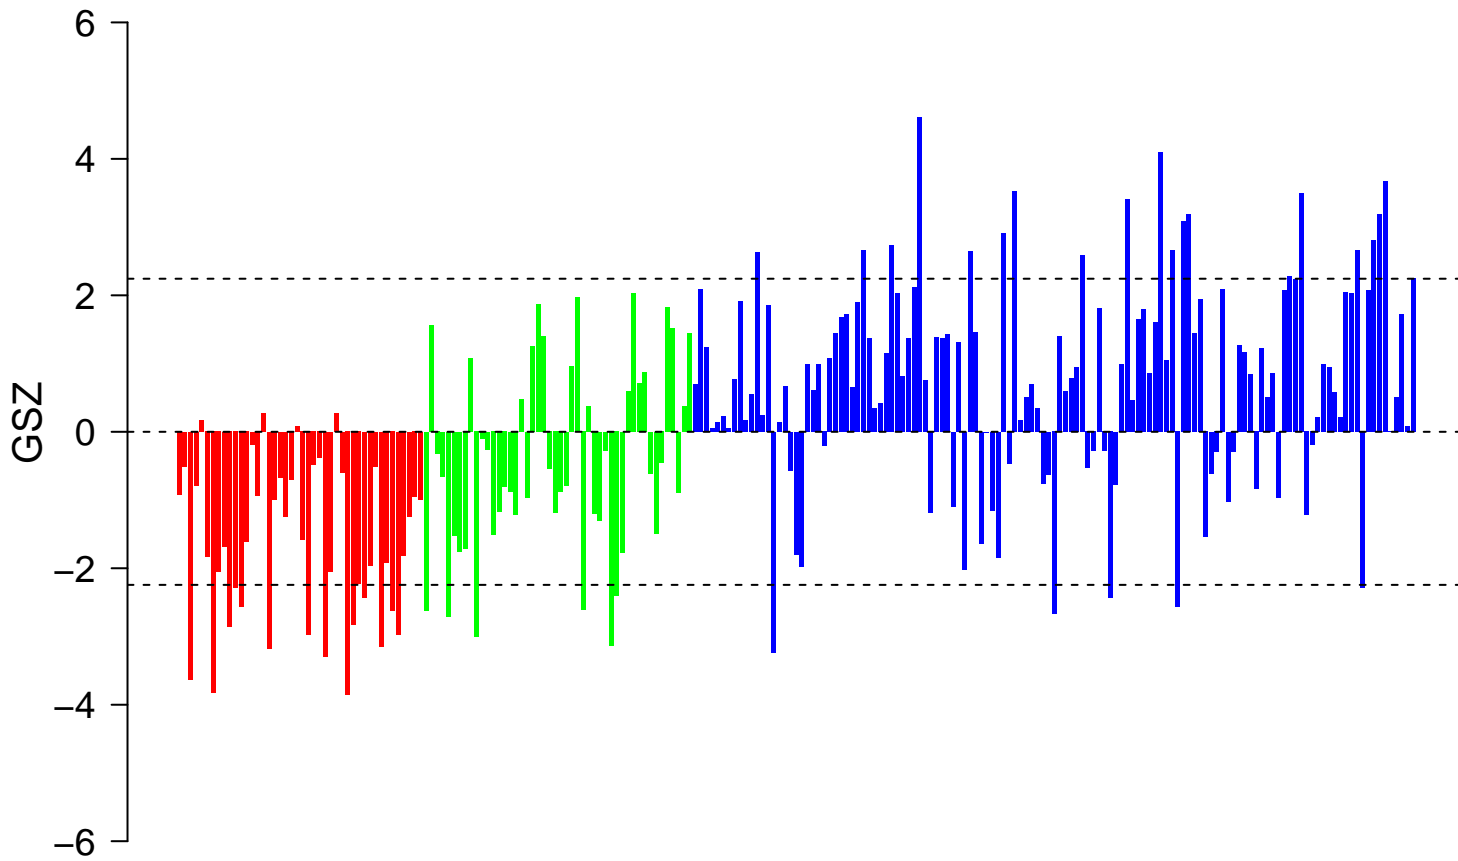

ACTOME_MYD88_MAL_CASCADE_INITIATED_ON_PLASMA_MEMBRANE

■ on
■ -
□ off

REACTOME_MYD88_MAL_CASCADE_INITIATED_ON_PLASMA_MEMBRANE