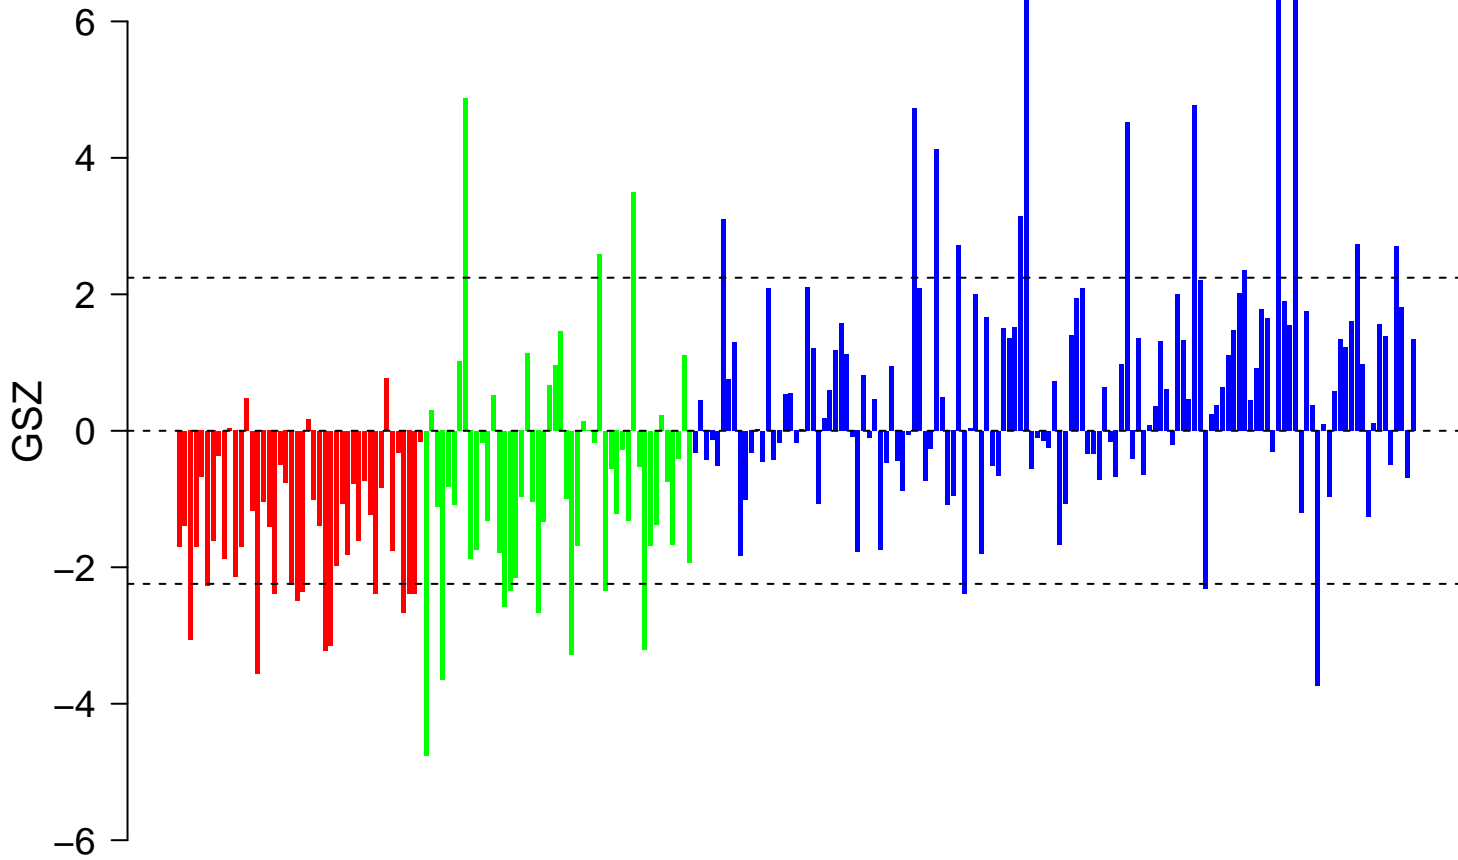

# REACTOME\_MUSCLE\_CONTRACTION

■ on  
■ -  
□ off